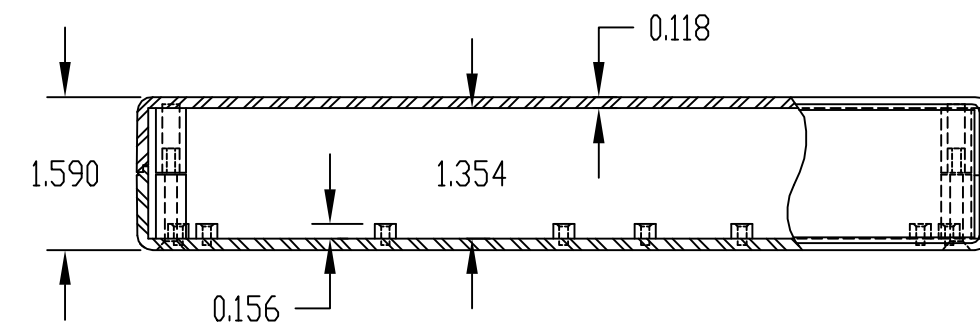

PART NAME

PLASTICASE (STYLE D)

PART No.

PC-11481 & PC-11481-A & PC-11481-LG & PC-11481-LGA

MATERIAL & FINISH:

- (NO SUFFIX) UL94V-0 FLAME RETARDANT ABS
DARK GRAY PLASTIC COVERS WITH
LIGHT GRAY PLASTIC PANELS.
- (SUFFIX -A) UL94V-0 FLAME RETARDANT ABS
DARK GRAY PLASTIC COVERS WITH
NATURAL FINISH ALUMINUM PANELS.
- (SUFFIX -LG) HIGH-IMPACT ABS
LIGHT GRAY PLASTIC COVERS WITH
BLACK PLASTIC PANELS.
- (SUFFIX -LGA) HIGH-IMPACT ABS
LIGHT GRAY PLASTIC COVERS WITH
NATURAL FINISH ALUMINUM PANELS.

FOUR (4) M3 x 0.984" LG. SCREWS SUPPLIED FOR ASSEMBLY.

FOUR (4) RUBBER SELF-ADHESIVE FEET SUPPLIED.

NOTE: ALL DIMENSIONS HAVE ±0.015 TOLERANCE UNLESS OTHERWISE SPECIFIED.

0.218 DIA. BOSS WITH 0.090 DIA. HOLE x 0.218 DEEP - (16) PLACES
MOUNTING BOSSES USE EITHER M2.5 METRIC OR #4 STD. SHEET METAL SCREWS x 0.188" LG. (NOT SUPPLIED)