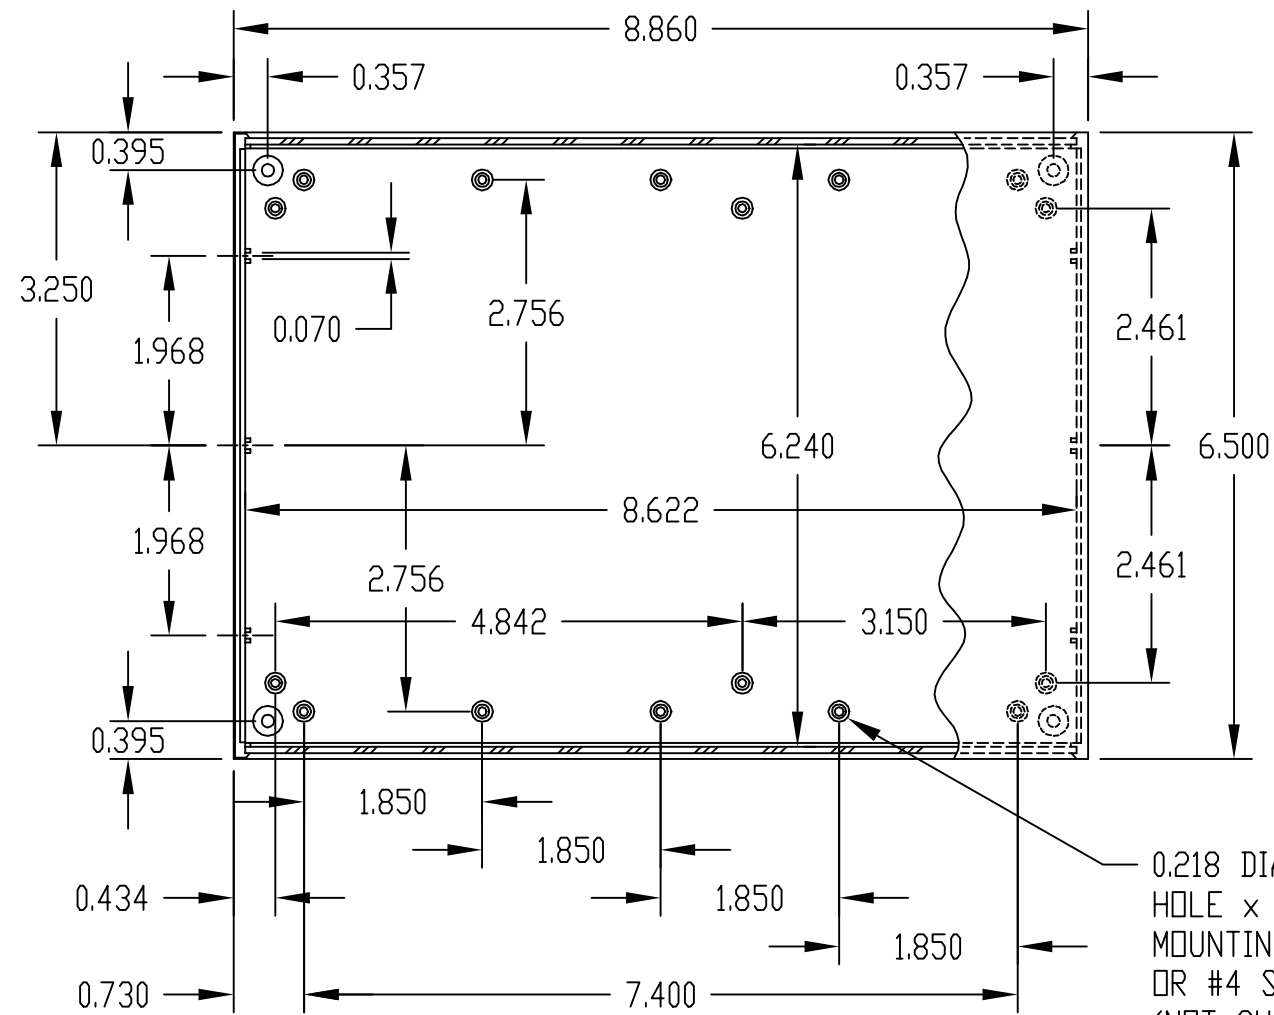

PART NAME

PLASTICASE (STYLE D)

PART No.

PC-11481 & PC-11481-A & PC-11481-LG & PC-11481-LGA

MATERIAL & FINISH:

- (NO SUFFIX) UL94V-0 FLAME RETARDANT ABS
DARK GRAY PLASTIC COVERS WITH
LIGHT GRAY PLASTIC PANELS.
- (SUFFIX -A) UL94V-0 FLAME RETARDANT ABS
DARK GRAY PLASTIC COVERS WITH
NATURAL FINISH ALUMINUM PANELS.
- (SUFFIX -LG) HIGH-IMPACT ABS
LIGHT GRAY PLASTIC COVERS WITH
BLACK PLASTIC PANELS.
- (SUFFIX -LGA) HIGH-IMPACT ABS
LIGHT GRAY PLASTIC COVERS WITH
NATURAL FINISH ALUMINUM PANELS.

FOUR (4) M3 x 0.984" LG. SCREWS SUPPLIED FOR ASSEMBLY.

FOUR (4) RUBBER SELF-ADHESIVE FEET SUPPLIED.

NOTE: ALL DIMENSIONS HAVE ±0.015 TOLERANCE UNLESS OTHERWISE SPECIFIED.

0.218 DIA. BOSS WITH 0.090 DIA. HOLE x 0.218 DEEP - (16) PLACES
MOUNTING BOSSES USE EITHER M2.5 METRIC OR #4 STD. SHEET METAL SCREWS x 0.188" LG. (NOT SUPPLIED)