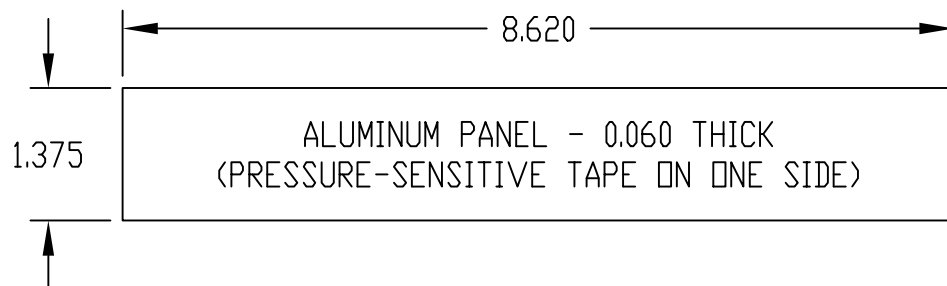

PART NAME

PLASTICASE (STYLE D)

PART No.

PC-11481 & PC-11481-A & PC-11481-LG & PC-11481-LGA

MATERIAL & FINISH:

- (NO SUFFIX) UL94V-0 FLAME RETARDANT ABS
DARK GRAY PLASTIC COVERS WITH
LIGHT GRAY PLASTIC PANELS.
- (SUFFIX -A) UL94V-0 FLAME RETARDANT ABS
DARK GRAY PLASTIC COVERS WITH
NATURAL FINISH ALUMINUM PANELS.
- (SUFFIX -LG) HIGH-IMPACT ABS
LIGHT GRAY PLASTIC COVERS WITH
BLACK PLASTIC PANELS.
- (SUFFIX -LGA) HIGH-IMPACT ABS
LIGHT GRAY PLASTIC COVERS WITH
NATURAL FINISH ALUMINUM PANELS.

FOUR (4) M3 x 0.984" LG. SCREWS SUPPLIED FOR ASSEMBLY.

FOUR (4) RUBBER SELF-ADHESIVE FEET SUPPLIED.

NOTE: ALL DIMENSIONS HAVE ±0.015 TOLERANCE UNLESS OTHERWISE SPECIFIED.

0.218 DIA. BOSS WITH 0.090 DIA. HOLE x 0.218 DEEP - (16) PLACES
MOUNTING BOSSES USE EITHER M2.5 METRIC OR #4 STD. SHEET METAL SCREWS x 0.188" LG. (NOT SUPPLIED)