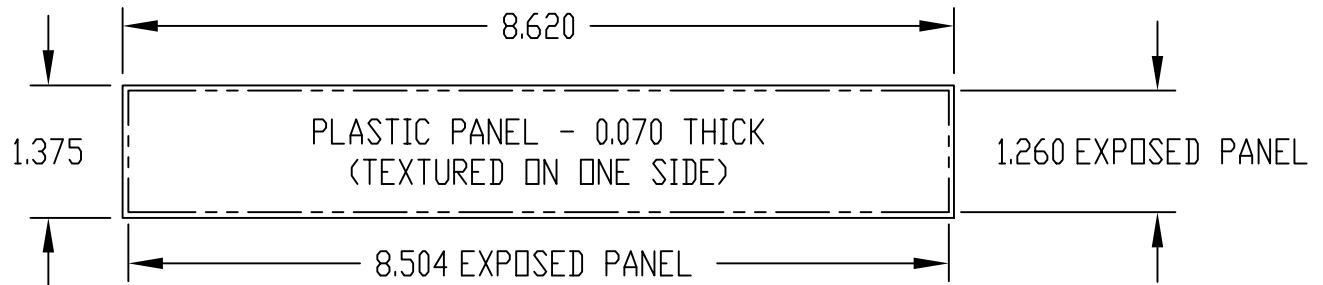

PART NAME

PLASTICASE (STYLE D)

PART No.

PC-11481 & PC-11481-A & PC-11481-LG & PC-11481-LGA

MATERIAL & FINISH:

- (NO SUFFIX) UL94V-0 FLAME RETARDANT ABS
DARK GRAY PLASTIC COVERS WITH
LIGHT GRAY PLASTIC PANELS.
- (SUFFIX -A) UL94V-0 FLAME RETARDANT ABS
DARK GRAY PLASTIC COVERS WITH
NATURAL FINISH ALUMINUM PANELS.
- (SUFFIX -LG) HIGH-IMPACT ABS
LIGHT GRAY PLASTIC COVERS WITH
BLACK PLASTIC PANELS.
- (SUFFIX -LGA) HIGH-IMPACT ABS
LIGHT GRAY PLASTIC COVERS WITH
NATURAL FINISH ALUMINUM PANELS.

FOUR (4) M3 x 0.984" LG. SCREWS SUPPLIED FOR ASSEMBLY.

FOUR (4) RUBBER SELF-ADHESIVE FEET SUPPLIED.

NOTE: ALL DIMENSIONS HAVE ±0.015 TOLERANCE UNLESS OTHERWISE SPECIFIED.

0.218 DIA. BOSS WITH 0.090 DIA. HOLE x 0.218 DEEP - (16) PLACES
MOUNTING BOSSES USE EITHER M2.5 METRIC OR #4 STD. SHEET METAL SCREWS x 0.188" LG. (NOT SUPPLIED)