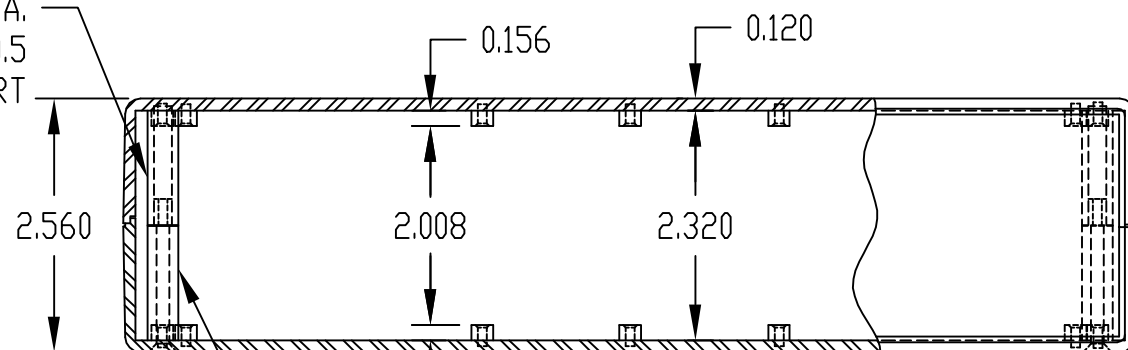

PART NAME	PLASTICASE (STYLE D)	PART No.	PC-11482 & PC-11482-A & PC-11482-LG & PC-11482-LGA	REV. DATE	12-9-10
-----------	----------------------	----------	--	-----------	---------

MATERIAL & FINISH:

- (NO SUFFIX) UL94V-0 FLAME RETARDANT ABS
DARK GRAY PLASTIC COVERS WITH
LIGHT GRAY PLASTIC PANELS.
- (SUFFIX -A) UL94V-0 FLAME RETARDANT ABS
DARK GRAY PLASTIC COVERS WITH
NATURAL FINISH ALUMINUM PANELS.
- (SUFFIX -LG) HIGH-IMPACT ABS
LIGHT GRAY PLASTIC COVERS WITH
BLACK PLASTIC PANELS.
- (SUFFIX -LGA) HIGH-IMPACT ABS
LIGHT GRAY PLASTIC COVERS WITH
NATURAL FINISH ALUMINUM PANELS.

FOUR (4) M3 x 1.750" LG. SCREWS
SUPPLIED FOR ASSEMBLY.

FOUR (4) RUBBER SELF-ADHESIVE
FEET SUPPLIED.

NOTE: ALL DIMENSIONS HAVE ±0.015 TOLERANCE
UNLESS OTHERWISE SPECIFIED.

0.218 DIA. BOSS WITH 0.090 DIA.
HOLE x 0.218 DEEP - (22) PLACES
MOUNTING BOSSES USE EITHER M2.5 METRIC
OR #4 STD. SHEET METAL SCREWS x 0.188" LG.
(NOT SUPPLIED)

0.312 ±0.015 DIA.
BOSS W/M3 x 0.5
THREADED INSERT

0.312 ±0.015 DIA.
BOSS W/0.130 ±0.015 DIA.
THRU HOLE

X-ON Electronics

Largest Supplier of Electrical and Electronic Components

Click to view similar products for [Enclosures, Boxes & Cases](#) *category:*