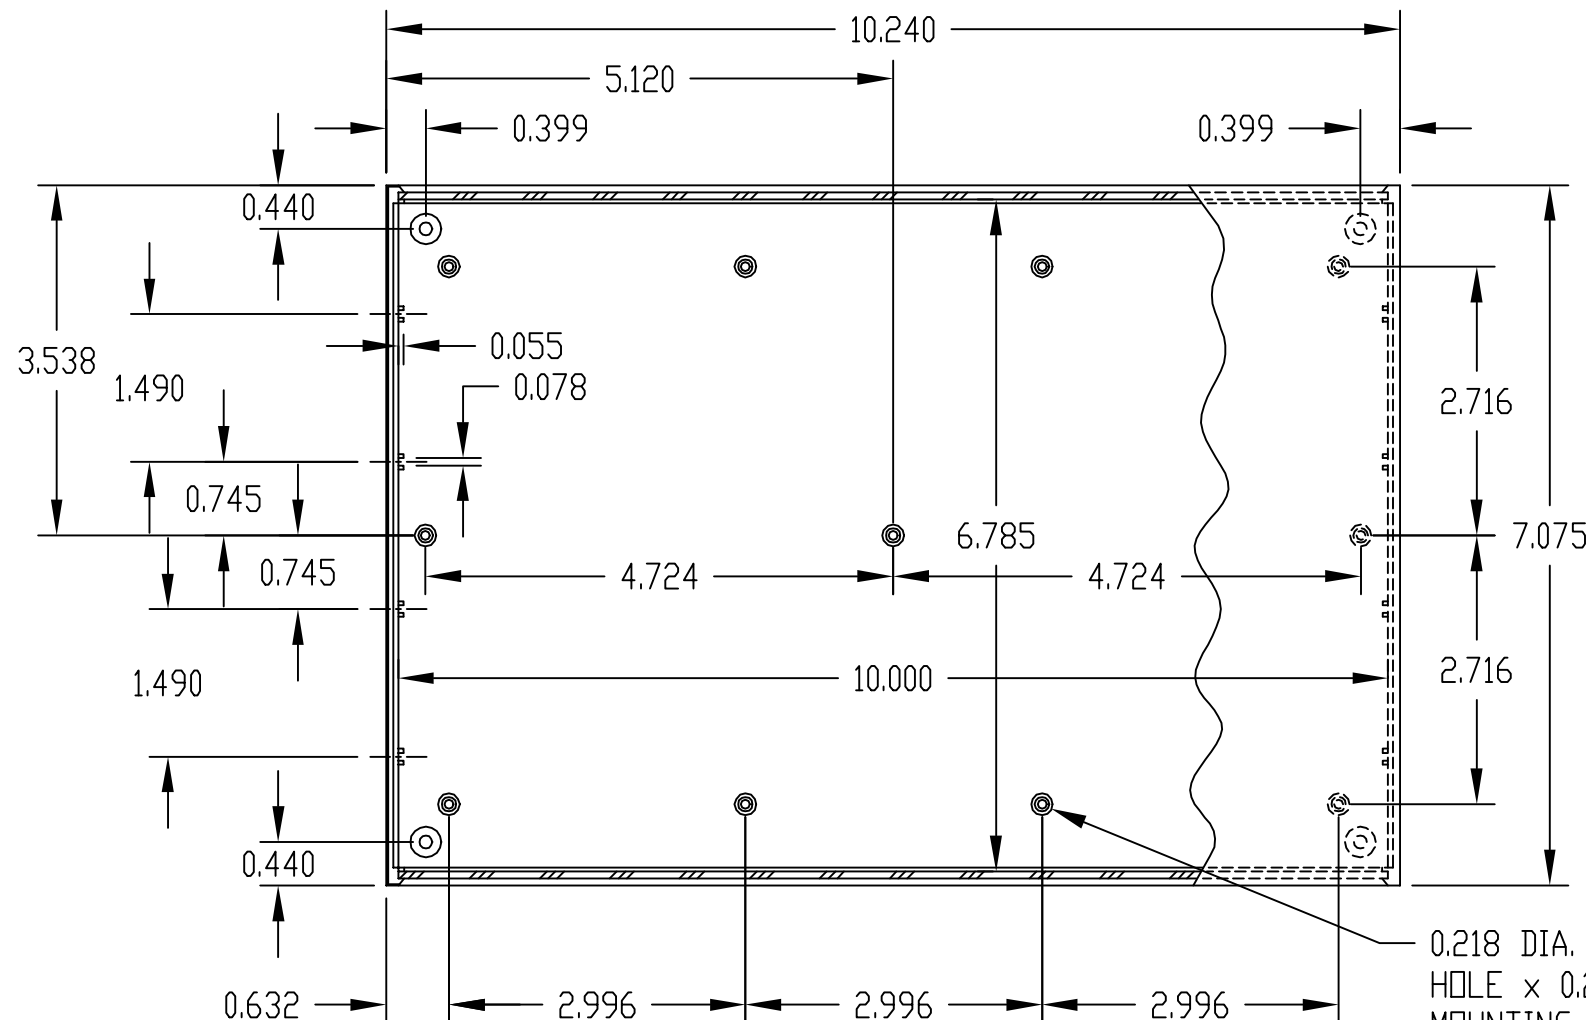

PART NAME	PLASTICASE (STYLE D)	PART No.	PC-11482 & PC-11482-A & PC-11482-LG & PC-11482-LGA	REV. DATE	12-9-10
-----------	----------------------	----------	--	-----------	---------

MATERIAL & FINISH:

- (NO SUFFIX) UL94V-0 FLAME RETARDANT ABS
DARK GRAY PLASTIC COVERS WITH
LIGHT GRAY PLASTIC PANELS.
- (SUFFIX -A) UL94V-0 FLAME RETARDANT ABS
DARK GRAY PLASTIC COVERS WITH
NATURAL FINISH ALUMINUM PANELS.
- (SUFFIX -LG) HIGH-IMPACT ABS
LIGHT GRAY PLASTIC COVERS WITH
BLACK PLASTIC PANELS.
- (SUFFIX -LGA) HIGH-IMPACT ABS
LIGHT GRAY PLASTIC COVERS WITH
NATURAL FINISH ALUMINUM PANELS.

FOUR (4) M3 x 1.750" LG. SCREWS
SUPPLIED FOR ASSEMBLY.

FOUR (4) RUBBER SELF-ADHESIVE
FEET SUPPLIED.

NOTE: ALL DIMENSIONS HAVE ±0.015 TOLERANCE
UNLESS OTHERWISE SPECIFIED.

0.218 DIA. BOSS WITH 0.090 DIA.
HOLE x 0.218 DEEP - (22) PLACES
MOUNTING BOSSES USE EITHER M2.5 METRIC
OR #4 STD. SHEET METAL SCREWS x 0.188" LG.
(NOT SUPPLIED)

0.312 ±0.015 DIA.
BOSS W/M3 x 0.5
THREADED INSERT

0.312 ±0.015 DIA.
BOSS W/0.130 ±0.015 DIA.
THRU HOLE

X-ON Electronics

Largest Supplier of Electrical and Electronic Components

Click to view similar products for [Enclosures, Boxes & Cases](#) *category:*