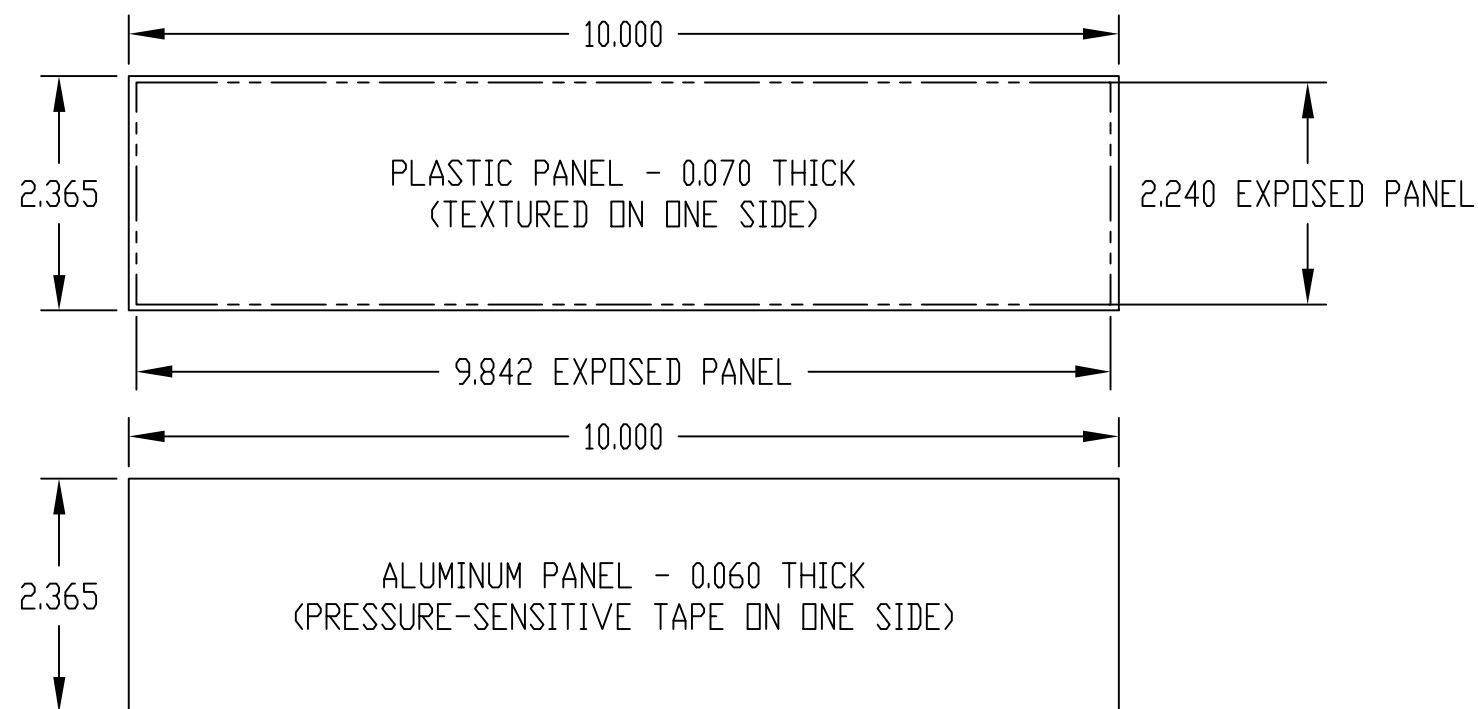

FOUR (4) M3 x 1.750" LG. SCREWS
SUPPLIED FOR ASSEMBLY.

FOUR (4) RUBBER SELF-ADHESIVE
FEET SUPPLIED.

NOTE: ALL DIMENSIONS HAVE ±0.015 TOLERANCE
UNLESS OTHERWISE SPECIFIED.

0.218 DIA. BOSS WITH 0.090 DIA.
HOLE x 0.218 DEEP - (22) PLACES
MOUNTING BOSSES USE EITHER M2.5 METRIC
OR #4 STD. SHEET METAL SCREWS x 0.188" LG.
(NOT SUPPLIED)

0.312 ±0.015 DIA.
BOSS W/M3 x 0.5
THREADED INSERT

0.312 ±0.015 DIA.
BOSS W/0.130 ±0.015 DIA.
THRU HOLE

X-ON Electronics

Largest Supplier of Electrical and Electronic Components

Click to view similar products for [Enclosures, Boxes & Cases](#) *category:*