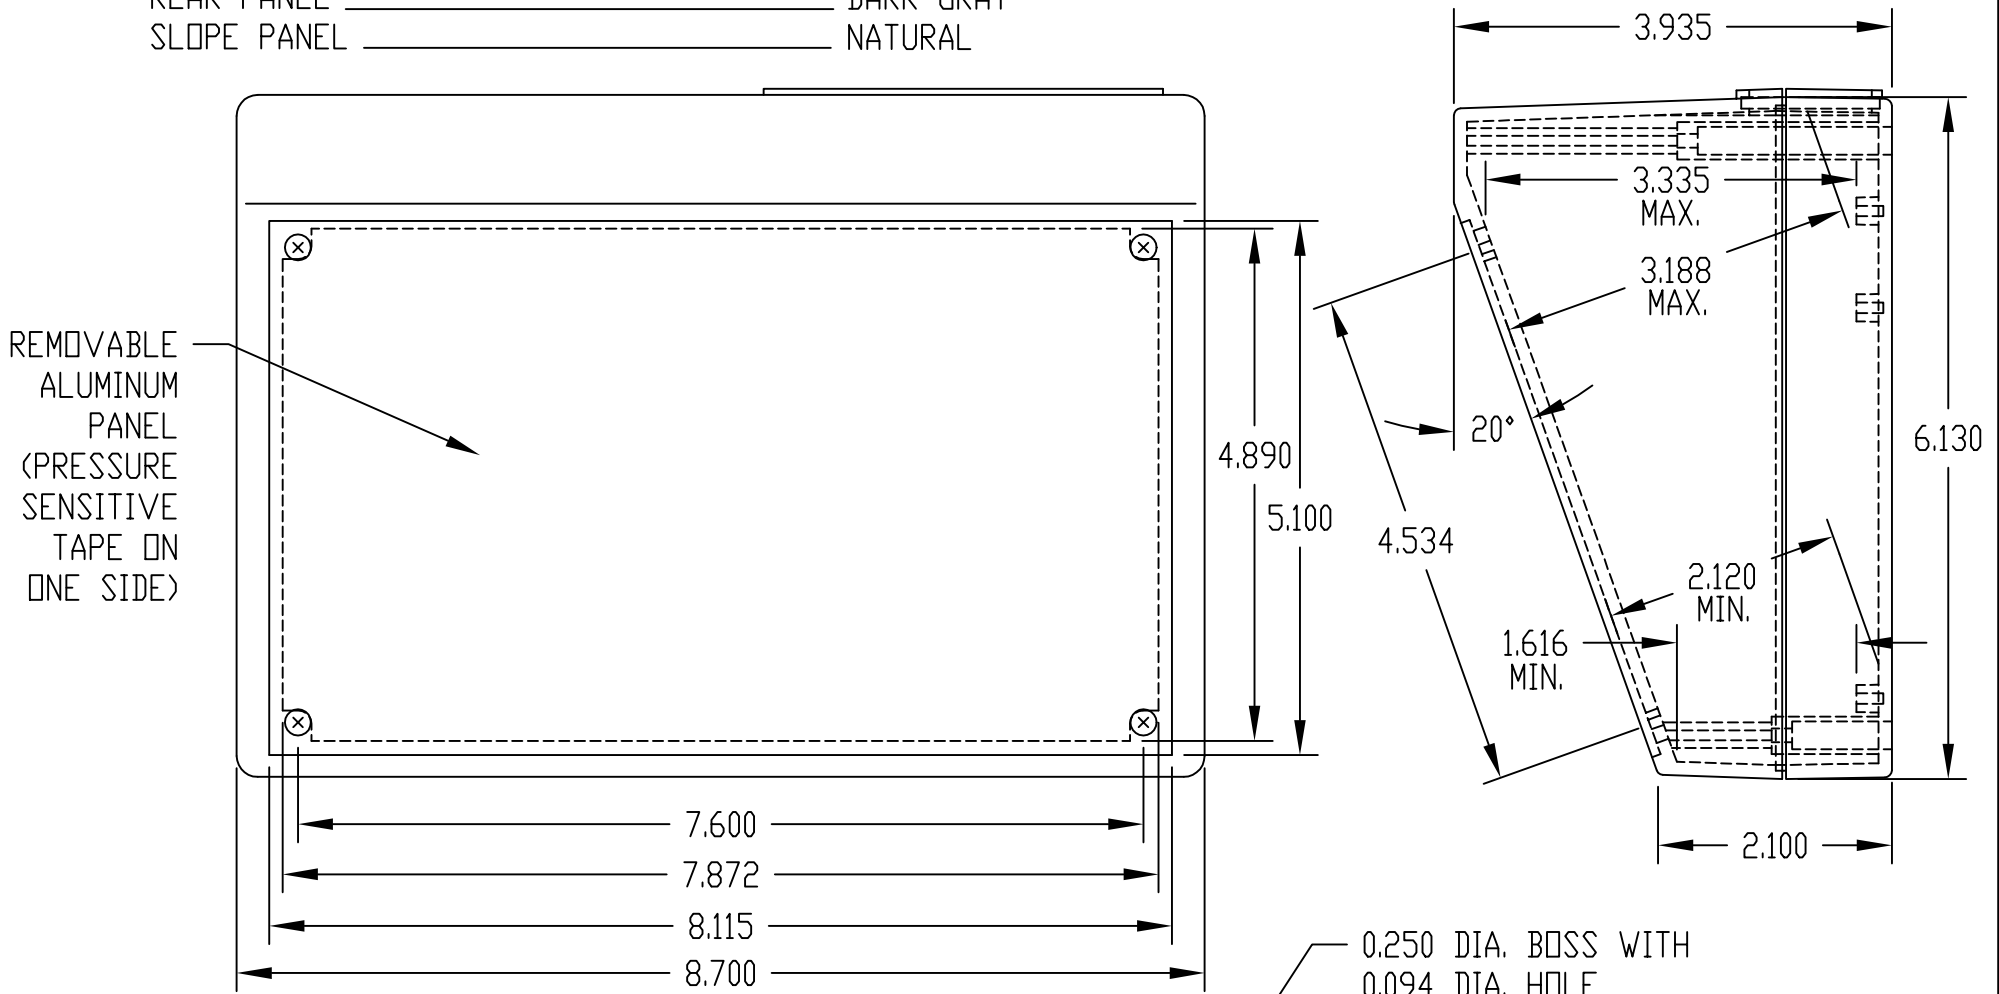

PART NAME

PLASTICASE

PART No.

PC-11491

MATERIAL: BODY TOP & BOTTOM, REAR PANEL _____ ABS THERMOPLASTIC (UL94-HB RATED)
SLOPE PANEL _____ 0.080 THK. ALUMINUM

FINISH: BODY TOP & BOTTOM _____ LIGHT GRAY
REAR PANEL _____ DARK GRAY
SLOPE PANEL _____ NATURAL

0.250 DIA. BOSS WITH 0.094 DIA. HOLE (8) PLACES

FOUR (4) M3 x 0.630" LG. SCREWS SUPPLIED FOR ASSEMBLING BODY TOP TO BOTTOM

FOUR (4) M3 x 0.315" LG. CSK. SCREWS SUPPLIED FOR ASSEMBLING SLOPE PANEL TO BODY TOP

FOUR (4) RUBBER PUSH-ON FEET SUPPLIED

MOUNTING BOSSES USE EITHER M2.5 METRIC OR #4 STD. SHEET METAL SCREWS x 0.188" LG. (NOT SUPPLIED)

NOTE: ALL DIMENSIONS HAVE ±0.015 TOLERANCE UNLESS OTHERWISE SPECIFIED

* THESE INSIDE DIMENSIONS ARE TAKEN FROM CLOSED END OF THE BOX. DIMENSIONS INCREASE SLIGHTLY AT OPEN END DUE TO TAPER.

X-ON Electronics

Largest Supplier of Electrical and Electronic Components

Click to view similar products for [Enclosures, Boxes & Cases](#) *category:*