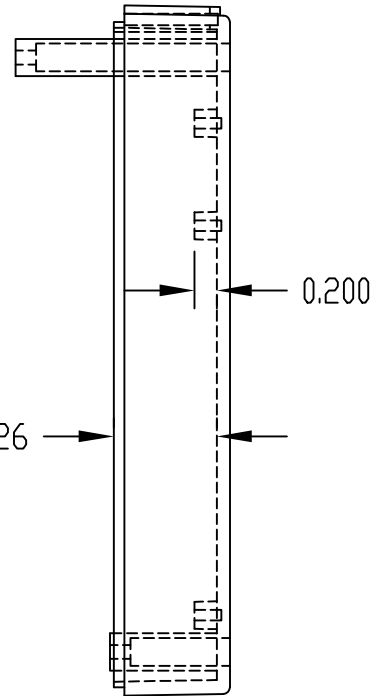

PART NAME

PLASTICASE

PART No.

PC-11491

MATERIAL: BODY TOP & BOTTOM, REAR PANEL _____ ABS THERMOPLASTIC (UL94-HB RATED)
SLOPE PANEL _____ 0.080 THK. ALUMINUM

FINISH: BODY TOP & BOTTOM _____ LIGHT GRAY
REAR PANEL _____ DARK GRAY
SLOPE PANEL _____ NATURAL

0.250 DIA. BOSS WITH 0.094 DIA. HOLE (8) PLACES

FOUR (4) M3 x 0.630" LG. SCREWS SUPPLIED FOR ASSEMBLING BODY TOP TO BOTTOM

FOUR (4) M3 x 0.315" LG. CSK. SCREWS SUPPLIED FOR ASSEMBLING SLOPE PANEL TO BODY TOP

FOUR (4) RUBBER PUSH-ON FEET SUPPLIED

MOUNTING BOSSES USE EITHER M2.5 METRIC OR #4 STD. SHEET METAL SCREWS x 0.188" LG. (NOT SUPPLIED)

NOTE: ALL DIMENSIONS HAVE ±0.015 TOLERANCE UNLESS OTHERWISE SPECIFIED

* THESE INSIDE DIMENSIONS ARE TAKEN FROM CLOSED END OF THE BOX. DIMENSIONS INCREASE SLIGHTLY AT OPEN END DUE TO TAPER.

X-ON Electronics

Largest Supplier of Electrical and Electronic Components

Click to view similar products for [Enclosures, Boxes & Cases](#) *category:*