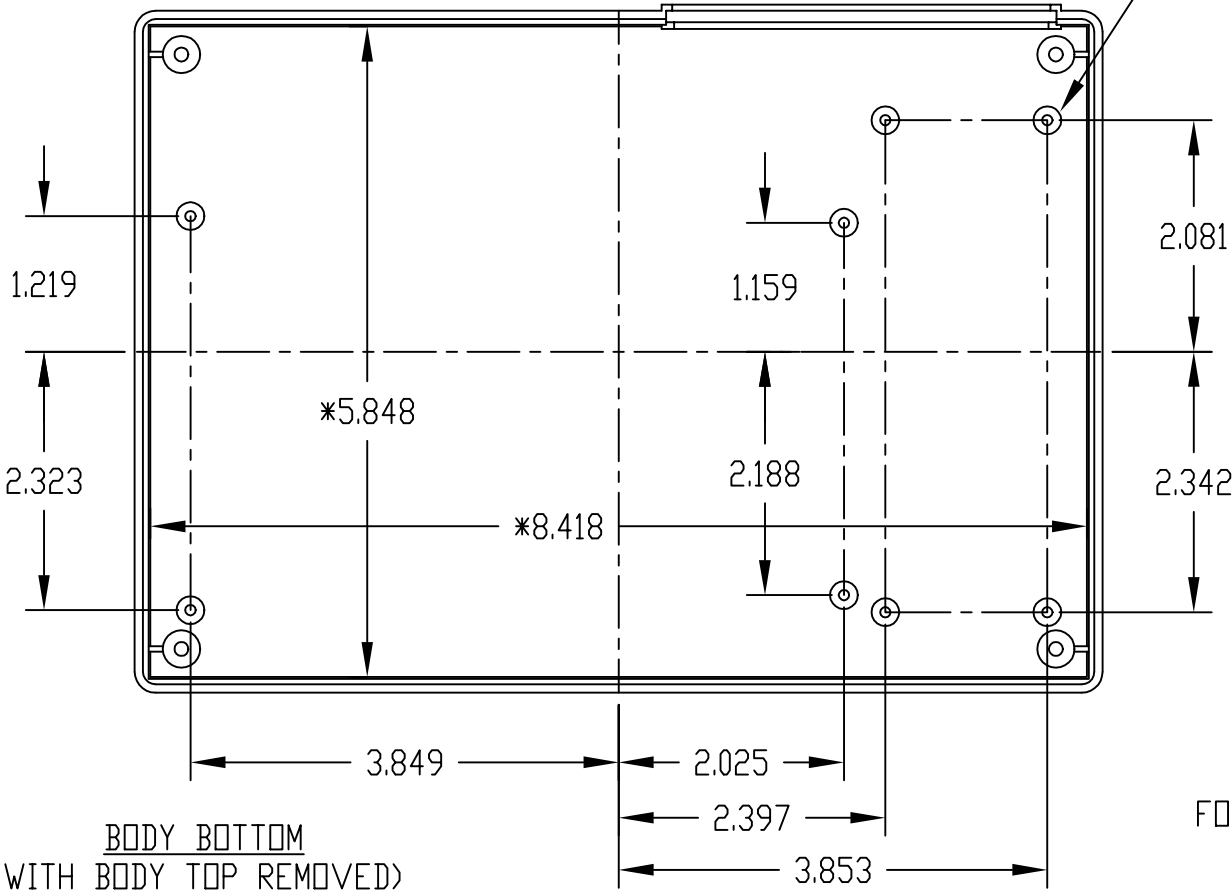

PART NAME

PLASTICASE

PART No.

PC-11491

MATERIAL: BODY TOP & BOTTOM, REAR PANEL _____ ABS THERMOPLASTIC (UL94-HB RATED)
SLOPE PANEL _____ 0.080 THK. ALUMINUM

FINISH: BODY TOP & BOTTOM _____ LIGHT GRAY
REAR PANEL _____ DARK GRAY
SLOPE PANEL _____ NATURAL

0.250 DIA. BOSS WITH 0.094 DIA. HOLE (8) PLACES

FOUR (4) M3 x 0.630" LG. SCREWS SUPPLIED FOR ASSEMBLING BODY TOP TO BOTTOM

FOUR (4) M3 x 0.315" LG. CSK. SCREWS SUPPLIED FOR ASSEMBLING SLOPE PANEL TO BODY TOP

FOUR (4) RUBBER PUSH-ON FEET SUPPLIED

MOUNTING BOSSES USE EITHER M2.5 METRIC OR #4 STD. SHEET METAL SCREWS x 0.188" LG. (NOT SUPPLIED)

NOTE: ALL DIMENSIONS HAVE ±0.015 TOLERANCE UNLESS OTHERWISE SPECIFIED

* THESE INSIDE DIMENSIONS ARE TAKEN FROM CLOSED END OF THE BOX. DIMENSIONS INCREASE SLIGHTLY AT OPEN END DUE TO TAPER.

X-ON Electronics

Largest Supplier of Electrical and Electronic Components

Click to view similar products for [Enclosures, Boxes & Cases](#) *category:*