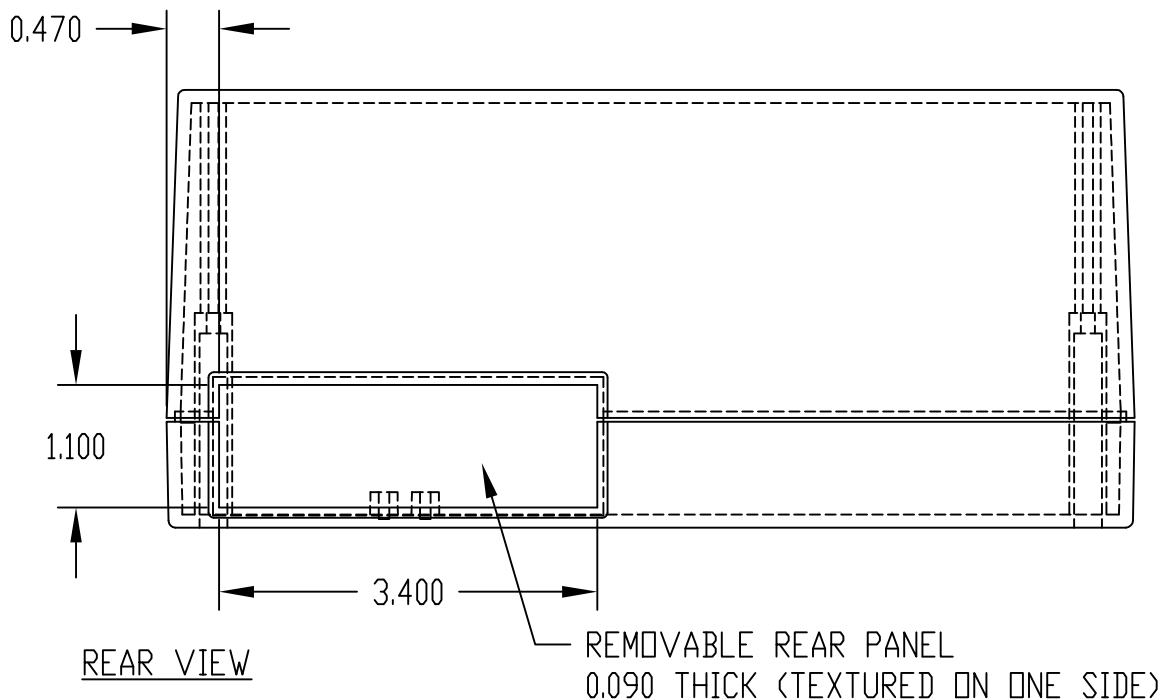

0.250 DIA. BOSS WITH 0.094 DIA. HOLE (8) PLACES

FOUR (4) M3 x 0.630" LG. SCREWS SUPPLIED FOR ASSEMBLING BODY TOP TO BOTTOM

FOUR (4) M3 x 0.315" LG. CSK. SCREWS SUPPLIED FOR ASSEMBLING SLOPE PANEL TO BODY TOP

FOUR (4) RUBBER PUSH-ON FEET SUPPLIED

MOUNTING BOSSES USE EITHER M2.5 METRIC OR #4 STD. SHEET METAL SCREWS x 0.188" LG. (NOT SUPPLIED)

NOTE: ALL DIMENSIONS HAVE ±0.015 TOLERANCE UNLESS OTHERWISE SPECIFIED

* THESE INSIDE DIMENSIONS ARE TAKEN FROM CLOSED END OF THE BOX. DIMENSIONS INCREASE SLIGHTLY AT OPEN END DUE TO TAPER.

X-ON Electronics

Largest Supplier of Electrical and Electronic Components

Click to view similar products for [Enclosures, Boxes & Cases](#) *category:*