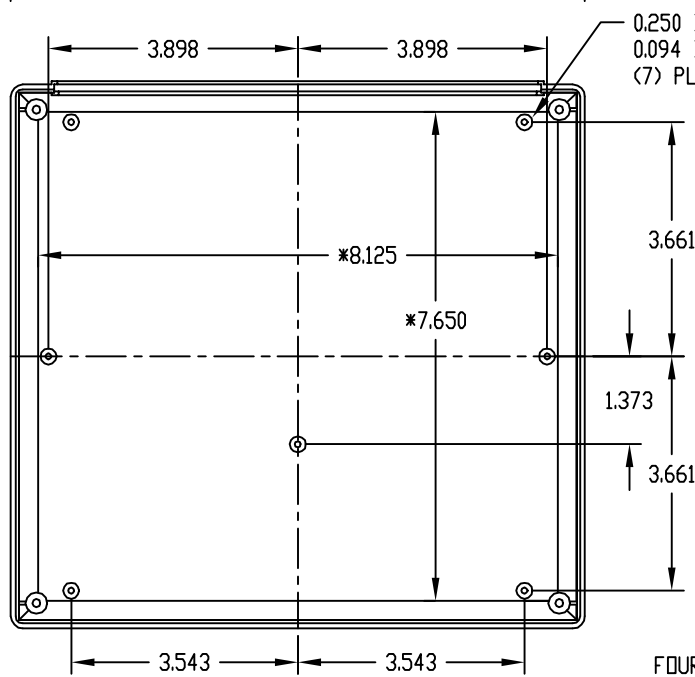

PART NAME

PLASTICASE

PART No.

PC-11493

MATERIAL: BODY TOP & BOTTOM, REAR PANEL \_\_\_\_\_ ABS THERMOPLASTIC (UL94-HB RATED)  
 SLOPE PANEL \_\_\_\_\_ 0.100 THK. ALUMINUM  
 FINISH: BODY TOP & BOTTOM \_\_\_\_\_ LIGHT GRAY  
 REAR PANEL \_\_\_\_\_ DARK GRAY  
 SLOPE PANEL \_\_\_\_\_ NATURAL

BODY BOTTOM (WITH BODY TOP REMOVED)

FOUR (4) M3 x 0.630' LG. SCREWS SUPPLIED FOR ASSEMBLING BODY TOP TO BOTTOM

FOUR (4) M3 x 0.315' LG. CSK. SCREWS SUPPLIED FOR ASSEMBLING SLOPE PANEL TO BODY TOP

FOUR (4) RUBBER STICK-ON FEET SUPPLIED

MOUNTING BOSSES USE EITHER M2.5 METRIC OR #4 STD. SHEET METAL SCREWS x 0.188' LG. (NOT SUPPLIED)

NOTE: ALL DIMENSIONS HAVE ±0.015 TOLERANCE UNLESS OTHERWISE SPECIFIED

\* THESE INSIDE DIMENSIONS ARE TAKEN FROM CLOSED END OF THE BOX