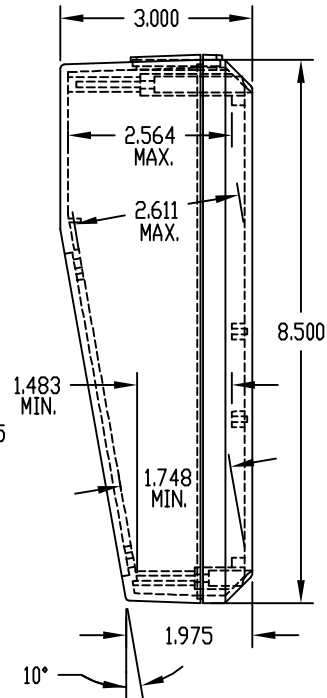

PART NAME

PLASTICASE

PART No.

PC-11493

MATERIAL: BODY TOP & BOTTOM, REAR PANEL \_\_\_\_\_ ABS THERMOPLASTIC (UL94-HB RATED)  
 SLOPE PANEL \_\_\_\_\_ 0.100 THK. ALUMINUM  
 FINISH: BODY TOP & BOTTOM \_\_\_\_\_ LIGHT GRAY  
 REAR PANEL \_\_\_\_\_ DARK GRAY  
 SLOPE PANEL \_\_\_\_\_ NATURAL

BODY BOTTOM (WITH BODY TOP REMOVED)

FOUR (4) M3 x 0.630' LG. SCREWS SUPPLIED FOR ASSEMBLING BODY TOP TO BOTTOM

FOUR (4) M3 x 0.315' LG. CSK. SCREWS SUPPLIED FOR ASSEMBLING SLOPE PANEL TO BODY TOP

FOUR (4) RUBBER STICK-ON FEET SUPPLIED

MOUNTING BOSSES USE EITHER M2.5 METRIC OR #4 STD. SHEET METAL SCREWS x 0.188' LG. (NOT SUPPLIED)

NOTE: ALL DIMENSIONS HAVE ±0.015 TOLERANCE UNLESS OTHERWISE SPECIFIED

\* THESE INSIDE DIMENSIONS ARE TAKEN FROM CLOSED END OF THE BOX