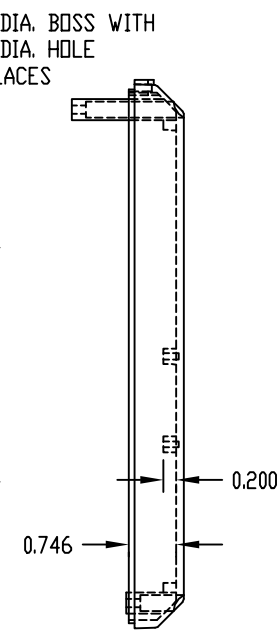

PART NAME

PLASTICASE

PART No.

PC-11493

MATERIAL: BODY TOP & BOTTOM, REAR PANEL \_\_\_\_\_ ABS THERMOPLASTIC (UL94-HB RATED)  
 SLOPE PANEL \_\_\_\_\_ 0.100 THK. ALUMINUM  
 FINISH: BODY TOP & BOTTOM \_\_\_\_\_ LIGHT GRAY  
 REAR PANEL \_\_\_\_\_ DARK GRAY  
 SLOPE PANEL \_\_\_\_\_ NATURAL

BODY BOTTOM (WITH BODY TOP REMOVED)

FOUR (4) M3 x 0.630' LG. SCREWS SUPPLIED FOR ASSEMBLING BODY TOP TO BOTTOM

FOUR (4) M3 x 0.315' LG. CSK. SCREWS SUPPLIED FOR ASSEMBLING SLOPE PANEL TO BODY TOP

FOUR (4) RUBBER STICK-ON FEET SUPPLIED

MOUNTING BOSSES USE EITHER M2.5 METRIC OR #4 STD. SHEET METAL SCREWS x 0.188' LG. (NOT SUPPLIED)

NOTE: ALL DIMENSIONS HAVE ±0.015 TOLERANCE UNLESS OTHERWISE SPECIFIED

\* THESE INSIDE DIMENSIONS ARE TAKEN FROM CLOSED END OF THE BOX