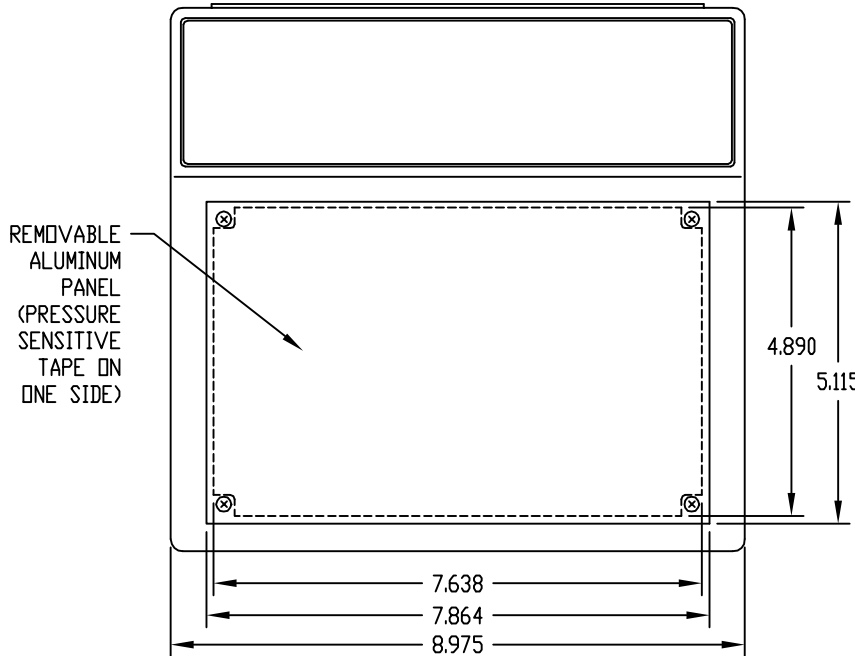

PART NAME

PLASTICASE

PART No.

PC-11493

MATERIAL: BODY TOP & BOTTOM, REAR PANEL \_\_\_\_\_ ABS THERMOPLASTIC (UL94-HB RATED)  
 SLOPE PANEL \_\_\_\_\_ 0.100 THK. ALUMINUM  
 FINISH: BODY TOP & BOTTOM \_\_\_\_\_ LIGHT GRAY  
 REAR PANEL \_\_\_\_\_ DARK GRAY  
 SLOPE PANEL \_\_\_\_\_ NATURAL

BODY BOTTOM (WITH BODY TOP REMOVED)

FOUR (4) M3 x 0.630' LG. SCREWS SUPPLIED FOR ASSEMBLING BODY TOP TO BOTTOM

FOUR (4) M3 x 0.315' LG. CSK. SCREWS SUPPLIED FOR ASSEMBLING SLOPE PANEL TO BODY TOP

FOUR (4) RUBBER STICK-ON FEET SUPPLIED

MOUNTING BOSSES USE EITHER M2.5 METRIC OR #4 STD. SHEET METAL SCREWS x 0.188' LG. (NOT SUPPLIED)

NOTE: ALL DIMENSIONS HAVE ±0.015 TOLERANCE UNLESS OTHERWISE SPECIFIED

\* THESE INSIDE DIMENSIONS ARE TAKEN FROM CLOSED END OF THE BOX