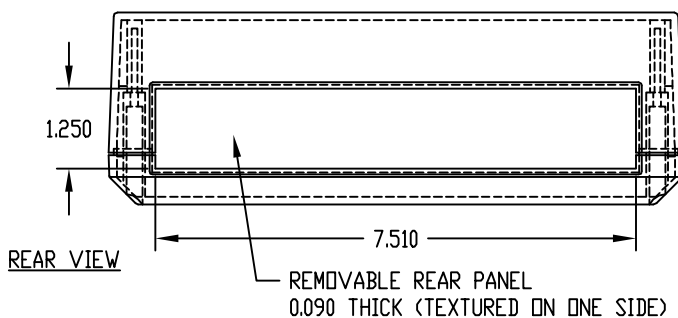

PART NAME

PLASTICASE

PART No.

PC-11493

MATERIAL: BODY TOP & BOTTOM, REAR PANEL \_\_\_\_\_ ABS THERMOPLASTIC (UL94-HB RATED)  
 SLOPE PANEL \_\_\_\_\_ 0.100 THK. ALUMINUM  
 FINISH: BODY TOP & BOTTOM \_\_\_\_\_ LIGHT GRAY  
 REAR PANEL \_\_\_\_\_ DARK GRAY  
 SLOPE PANEL \_\_\_\_\_ NATURAL

BODY BOTTOM (WITH BODY TOP REMOVED)

FOUR (4) M3 x 0.630' LG. SCREWS SUPPLIED FOR ASSEMBLING BODY TOP TO BOTTOM

FOUR (4) M3 x 0.315' LG. CSK. SCREWS SUPPLIED FOR ASSEMBLING SLOPE PANEL TO BODY TOP

FOUR (4) RUBBER STICK-ON FEET SUPPLIED

MOUNTING BOSSES USE EITHER M2.5 METRIC OR #4 STD. SHEET METAL SCREWS x 0.188' LG. (NOT SUPPLIED)

NOTE: ALL DIMENSIONS HAVE ±0.015 TOLERANCE UNLESS OTHERWISE SPECIFIED

\* THESE INSIDE DIMENSIONS ARE TAKEN FROM CLOSED END OF THE BOX