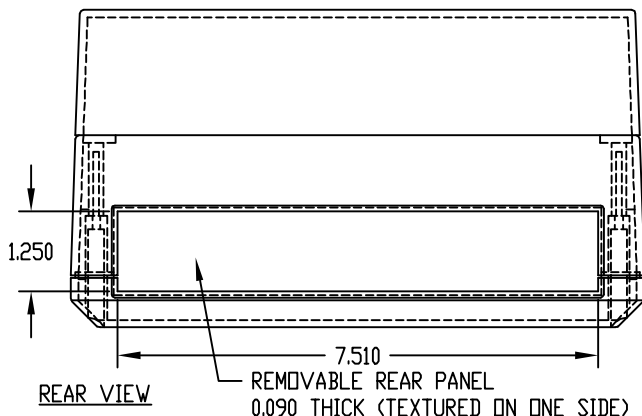

PART NAME

PLASTICASE

PART No.

PC-11495

MATERIAL: BODY TOP & BOTTOM, REAR PANEL _____ ABS THERMOPLASTIC (UL94-HB RATED)
 UPPER SLOPE PANEL _____ 0.063 THK. ALUMINUM
 LOWER SLOPE PANEL _____ 0.100 THK. ALUMINUM

FINISH: BODY TOP & BOTTOM _____ LIGHT GRAY
 REAR PANEL _____ DARK GRAY
 SLOPE PANELS _____ NATURAL

BODY BOTTOM (WITH BODY TOP REMOVED)

FOUR (4) M3 x 0.630" LG. SCREWS SUPPLIED FOR ASSEMBLING BODY TOP TO BOTTOM

NOTE: ALL DIMENSIONS HAVE ±0.015 TOLERANCE UNLESS OTHERWISE SPECIFIED

* THESE INSIDE DIMENSIONS ARE TAKEN FROM CLOSED END OF THE BOX

X-ON Electronics

Largest Supplier of Electrical and Electronic Components