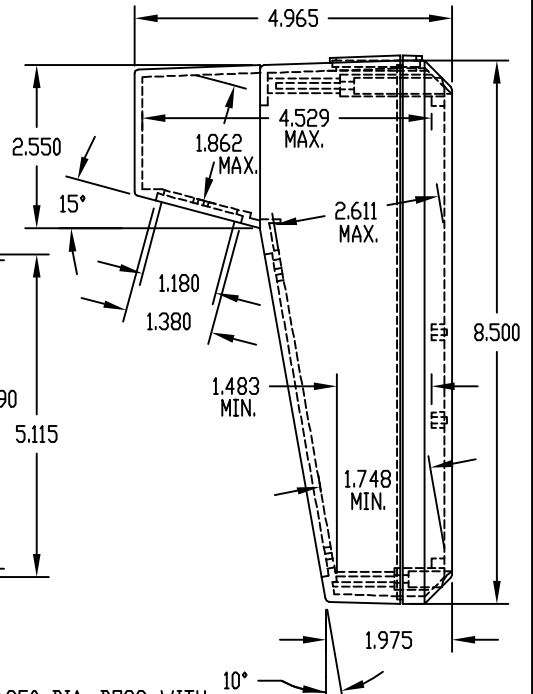

PART NAME

PLASTICASE

PART No.

PC-11495

MATERIAL: BODY TOP & BOTTOM, REAR PANEL _____ ABS THERMOPLASTIC (UL94-HB RATED)
 UPPER SLOPE PANEL _____ 0.063 THK. ALUMINUM
 LOWER SLOPE PANEL _____ 0.100 THK. ALUMINUM

FINISH: BODY TOP & BOTTOM _____ LIGHT GRAY
 REAR PANEL _____ DARK GRAY
 SLOPE PANELS _____ NATURAL

BODY BOTTOM (WITH BODY TOP REMOVED)

FOUR (4) M3 x 0.630" LG. SCREWS SUPPLIED FOR ASSEMBLING BODY TOP TO BOTTOM

SIX (6) M3 x 0.315" LG. CSK. SCREWS SUPPLIED FOR ASSEMBLING SLOPE PANELS TO BODY TOP

FOUR (4) RUBBER STICK-ON FEET SUPPLIED

MOUNTING BOSSES USE EITHER M2.5 METRIC OR #4 STD. SHEET METAL SCREWS x 0.188" LG. (NOT SUPPLIED)

NOTE: ALL DIMENSIONS HAVE ±0.015 TOLERANCE UNLESS OTHERWISE SPECIFIED

* THESE INSIDE DIMENSIONS ARE TAKEN FROM CLOSED END OF THE BOX

X-ON Electronics

Largest Supplier of Electrical and Electronic Components