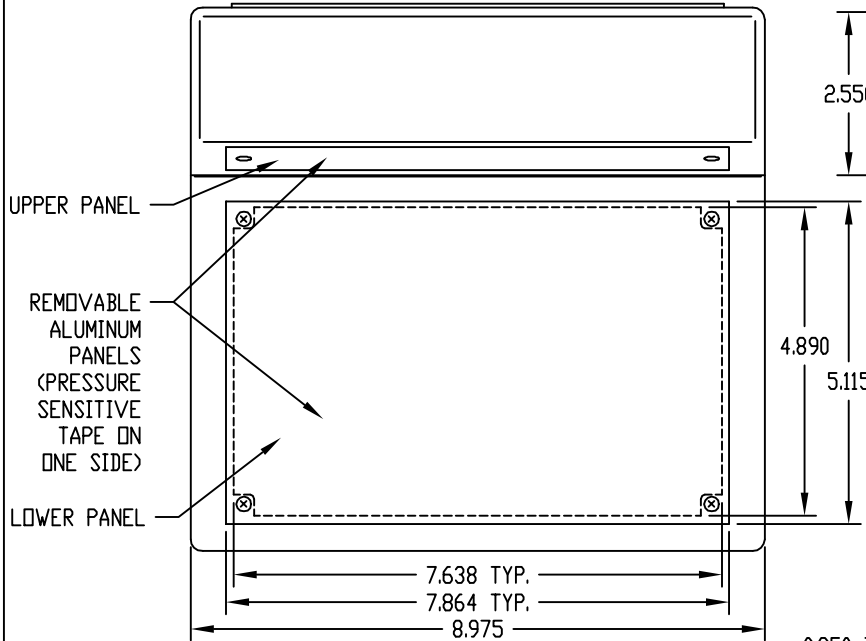

PART NAME

PLASTICASE

PART No.

PC-11495

MATERIAL: BODY TOP & BOTTOM, REAR PANEL _____ ABS THERMOPLASTIC (UL94-HB RATED)
 UPPER SLOPE PANEL _____ 0.063 THK. ALUMINUM
 LOWER SLOPE PANEL _____ 0.100 THK. ALUMINUM

FINISH: BODY TOP & BOTTOM _____ LIGHT GRAY
 REAR PANEL _____ DARK GRAY
 SLOPE PANELS _____ NATURAL

BODY BOTTOM (WITH BODY TOP REMOVED)

FOUR (4) M3 x 0.630" LG. SCREWS SUPPLIED FOR ASSEMBLING BODY TOP TO BOTTOM

SIX (6) M3 x 0.315" LG. CSK. SCREWS SUPPLIED FOR ASSEMBLING SLOPE PANELS TO BODY TOP

FOUR (4) RUBBER STICK-ON FEET SUPPLIED

MOUNTING BOSSES USE EITHER M2.5 METRIC OR #4 STD. SHEET METAL SCREWS x 0.188" LG. (NOT SUPPLIED)

NOTE: ALL DIMENSIONS HAVE ±0.015 TOLERANCE UNLESS OTHERWISE SPECIFIED

* THESE INSIDE DIMENSIONS ARE TAKEN FROM CLOSED END OF THE BOX

X-ON Electronics

Largest Supplier of Electrical and Electronic Components