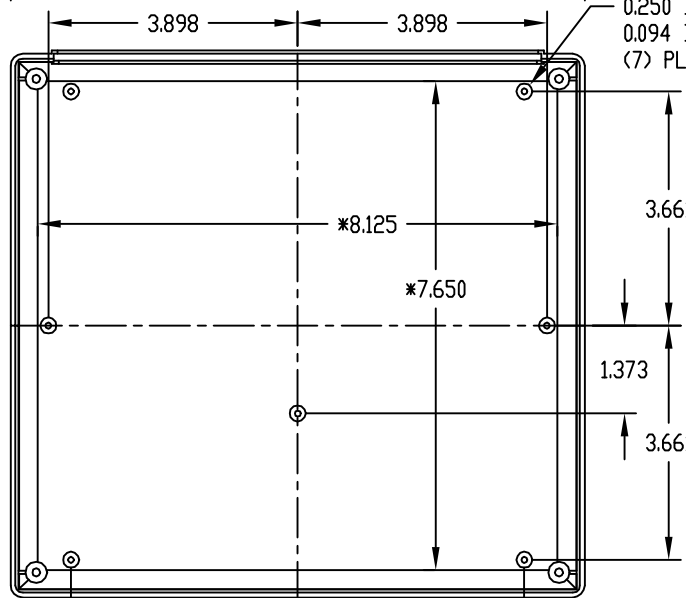

PART NAME

PLASTICASE

PART No.

PC-11495

MATERIAL: BODY TOP & BOTTOM, REAR PANEL _____ ABS THERMOPLASTIC (UL94-HB RATED)
 UPPER SLOPE PANEL _____ 0.063 THK. ALUMINUM
 LOWER SLOPE PANEL _____ 0.100 THK. ALUMINUM

FINISH: BODY TOP & BOTTOM _____ LIGHT GRAY
 REAR PANEL _____ DARK GRAY
 SLOPE PANELS _____ NATURAL

BODY BOTTOM (WITH BODY TOP REMOVED)

FOUR (4) M3 x 0.630" LG. SCREWS SUPPLIED FOR ASSEMBLING BODY TOP TO BOTTOM

SIX (6) M3 x 0.315" LG. CSK. SCREWS SUPPLIED FOR ASSEMBLING SLOPE PANELS TO BODY TOP

FOUR (4) RUBBER STICK-ON FEET SUPPLIED

MOUNTING BOSSES USE EITHER M2.5 METRIC OR #4 STD. SHEET METAL SCREWS x 0.188" LG. (NOT SUPPLIED)

NOTE: ALL DIMENSIONS HAVE ±0.015 TOLERANCE UNLESS OTHERWISE SPECIFIED

* THESE INSIDE DIMENSIONS ARE TAKEN FROM CLOSED END OF THE BOX

X-ON Electronics

Largest Supplier of Electrical and Electronic Components