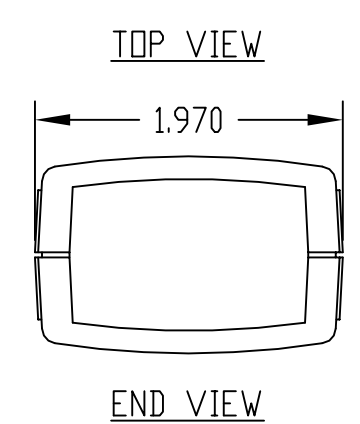

FOUR (4) M3 x (N") LG. SCREWS
SUPPLIED FOR ASSEMBLY.

SIDE VIEW

BOTTOM VIEW

END VIEW

NOTE: ALL DIMENSIONS HAVE ±0.015 TOLERANCE UNLESS OTHERWISE SPECIFIED.

PART No.	A	B	C	D	E	F	G	H	J	K	L	M	N
PI-1900	0.630	0.300	0.300	0.325	0.325	0.290	0.290	0.470	0.086	0.341	0.461	----	0.433
PI-1901	0.940	0.300	0.615	0.630	0.325	0.605	0.290	0.780	0.550	0.655	0.775	0.341	0.590
PI-1902	1.260	0.615	0.615	0.630	0.630	0.605	0.605	1.100	0.716	0.970	1.090	0.656	0.835