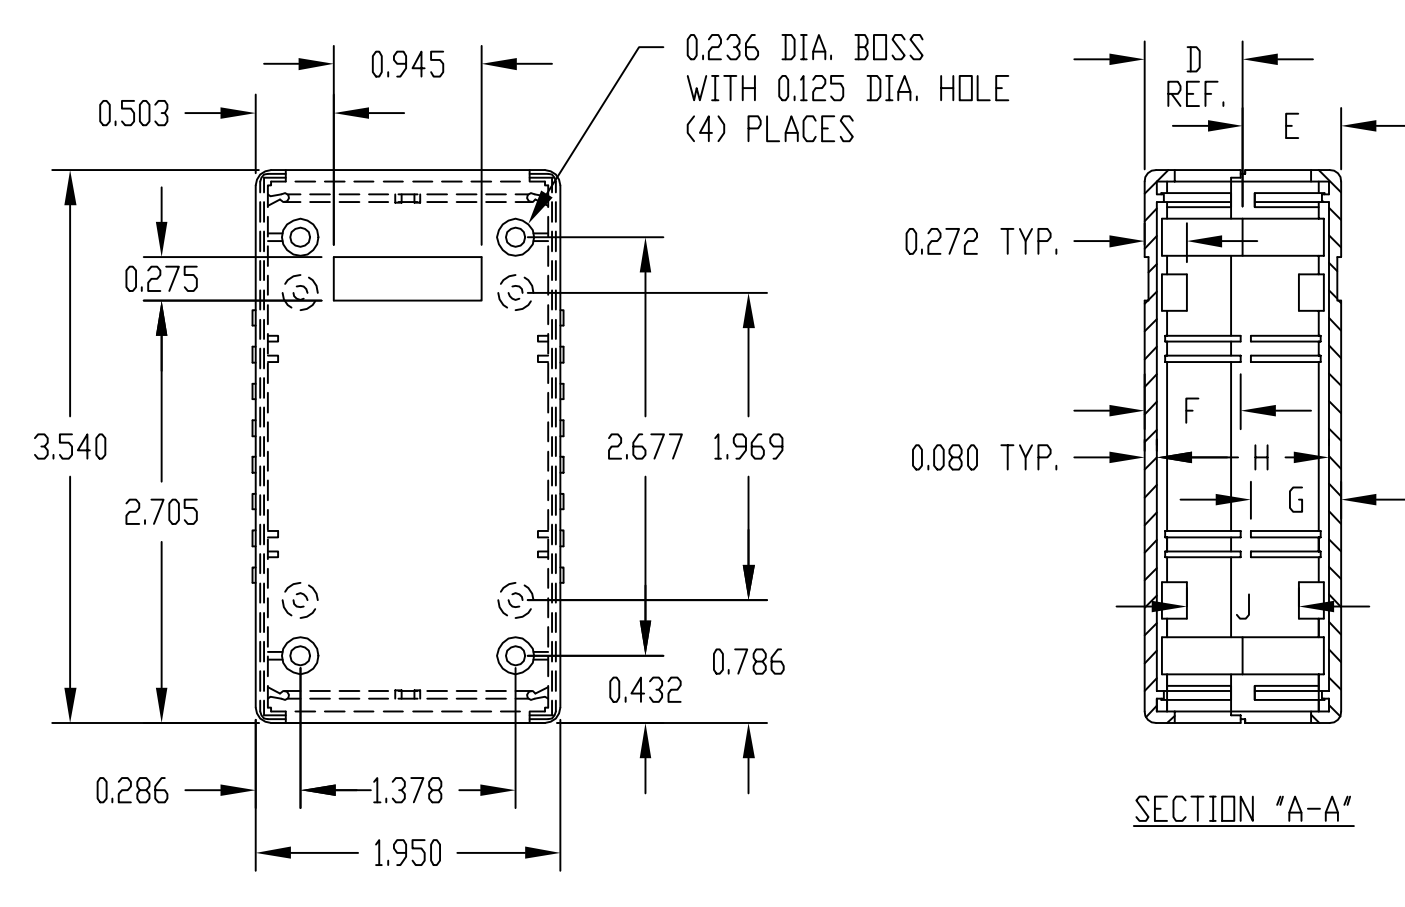

PART NAME

PI SERIES - ABS MOLDED ENCLOSURE

PART No.

PI-1900 THRU PI-1902
PI-1900-LG THRU PI-1902-LG

MATERIAL & FINISH:

(NO SUFFIX) DARK GRAY HIGH-IMPACT ABS (UL94-V0) - TOP & BOTTOM
LIGHT GRAY HIGH-IMPACT ABS (UL94-V0) - END PANELS
(SUFFIX -LG) LIGHT GRAY HIGH-IMPACT ABS - TOP & BOTTOM
DARK GRAY HIGH-IMPACT ABS - END PANELS

FOUR (4) M3 x (N") LG. SCREWS
SUPPLIED FOR ASSEMBLY.

SIDE VIEW

BOTTOM VIEW

END VIEW

NOTE: ALL DIMENSIONS HAVE ±0.015 TOLERANCE UNLESS OTHERWISE SPECIFIED.

PART No.	A	B	C	D	E	F	G	H	J	K	L	M	N
PI-1900	0.630	0.300	0.300	0.325	0.325	0.290	0.290	0.470	0.086	0.341	0.461	----	0.433
PI-1901	0.940	0.300	0.615	0.630	0.325	0.605	0.290	0.780	0.550	0.655	0.775	0.341	0.590
PI-1902	1.260	0.615	0.615	0.630	0.630	0.605	0.605	1.100	0.716	0.970	1.090	0.656	0.835