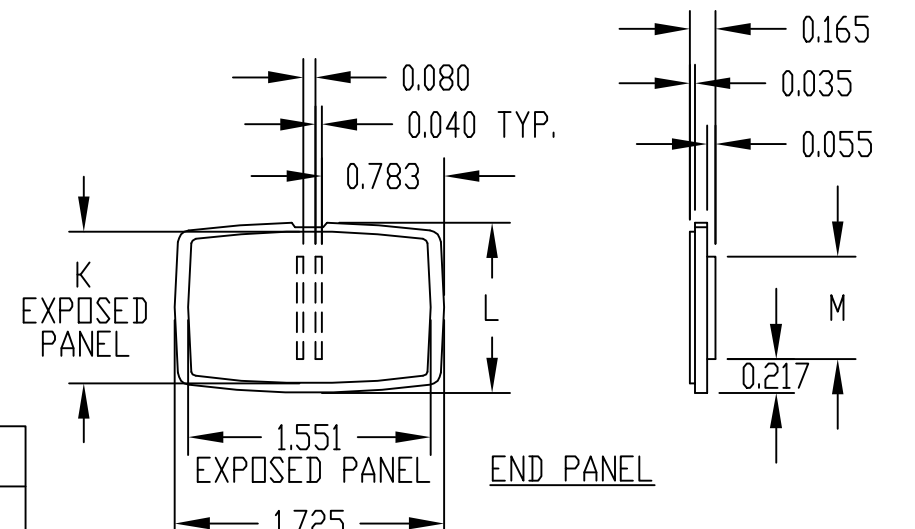

FOUR (4) M3 x (N") LG. SCREWS
SUPPLIED FOR ASSEMBLY.

SIDE VIEW

BOTTOM VIEW

END VIEW

NOTE: ALL DIMENSIONS HAVE ±0.015 TOLERANCE UNLESS OTHERWISE SPECIFIED.

PART No.	A	B	C	D	E	F	G	H	J	K	L	M	N
PI-1900	0.630	0.300	0.300	0.325	0.325	0.290	0.290	0.470	0.086	0.341	0.461	----	0.433
PI-1901	0.940	0.300	0.615	0.630	0.325	0.605	0.290	0.780	0.550	0.655	0.775	0.341	0.590
PI-1902	1.260	0.615	0.615	0.630	0.630	0.605	0.605	1.100	0.716	0.970	1.090	0.656	0.835