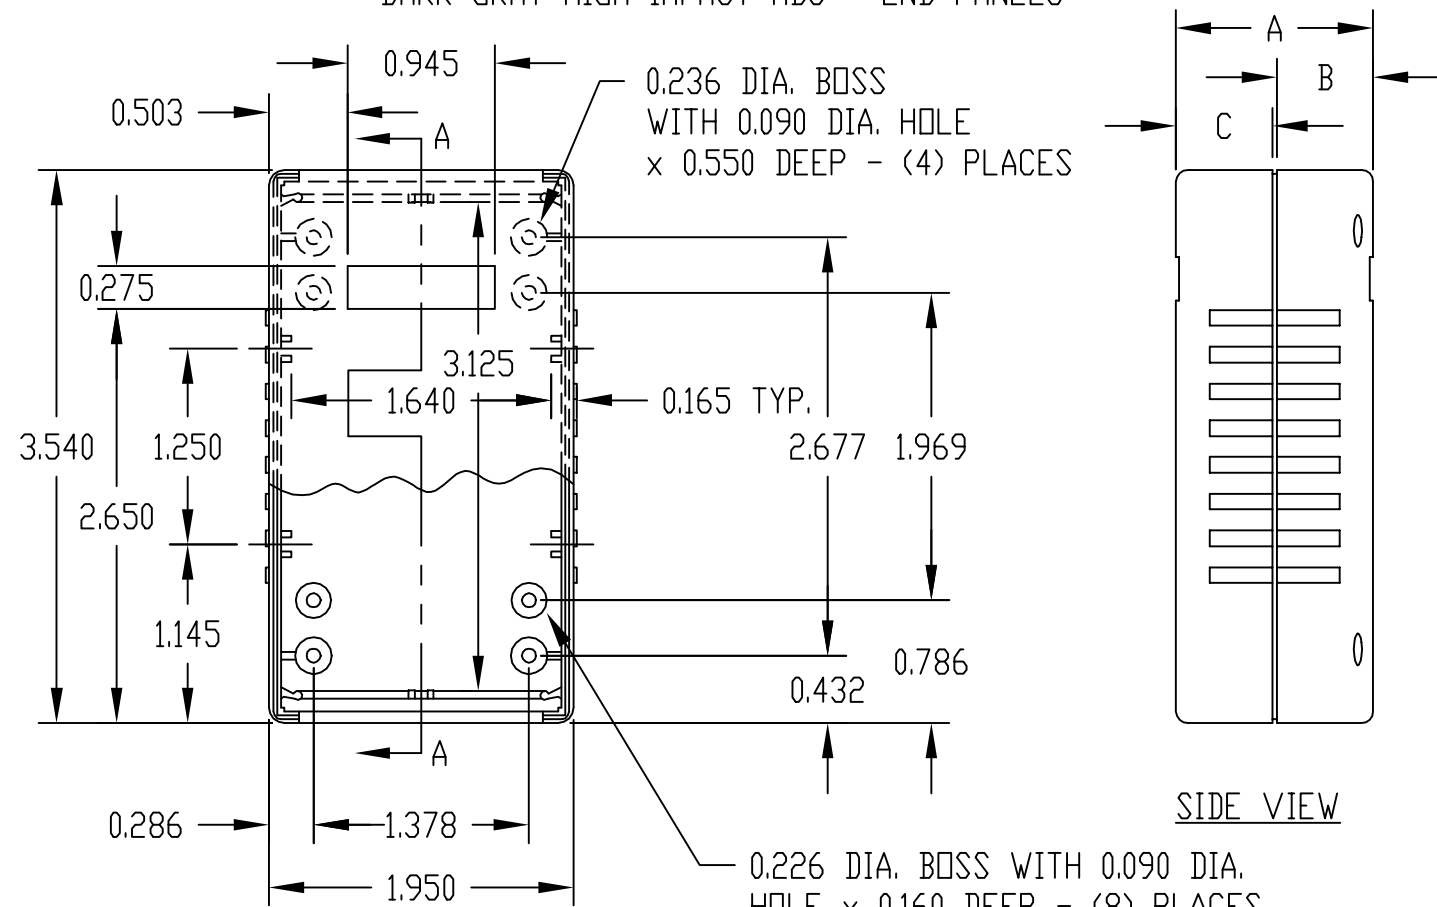

PART NAME

PI SERIES - ABS MOLDED ENCLOSURE

PART No.

PI-1900 THRU PI-1902
PI-1900-LG THRU PI-1902-LG

MATERIAL & FINISH:

(NO SUFFIX) DARK GRAY HIGH-IMPACT ABS (UL94-V0) - TOP & BOTTOM
LIGHT GRAY HIGH-IMPACT ABS (UL94-V0) - END PANELS
(SUFFIX -LG) LIGHT GRAY HIGH-IMPACT ABS - TOP & BOTTOM
DARK GRAY HIGH-IMPACT ABS - END PANELS

FOUR (4) M3 x (N") LG. SCREWS
SUPPLIED FOR ASSEMBLY.

SIDE VIEW

BOTTOM VIEW

END VIEW

NOTE: ALL DIMENSIONS HAVE ±0.015 TOLERANCE UNLESS OTHERWISE SPECIFIED.

PART No.	A	B	C	D	E	F	G	H	J	K	L	M	N
PI-1900	0.630	0.300	0.300	0.325	0.325	0.290	0.290	0.470	0.086	0.341	0.461	----	0.433
PI-1901	0.940	0.300	0.615	0.630	0.325	0.605	0.290	0.780	0.550	0.655	0.775	0.341	0.590
PI-1902	1.260	0.615	0.615	0.630	0.630	0.605	0.605	1.100	0.716	0.970	1.090	0.656	0.835