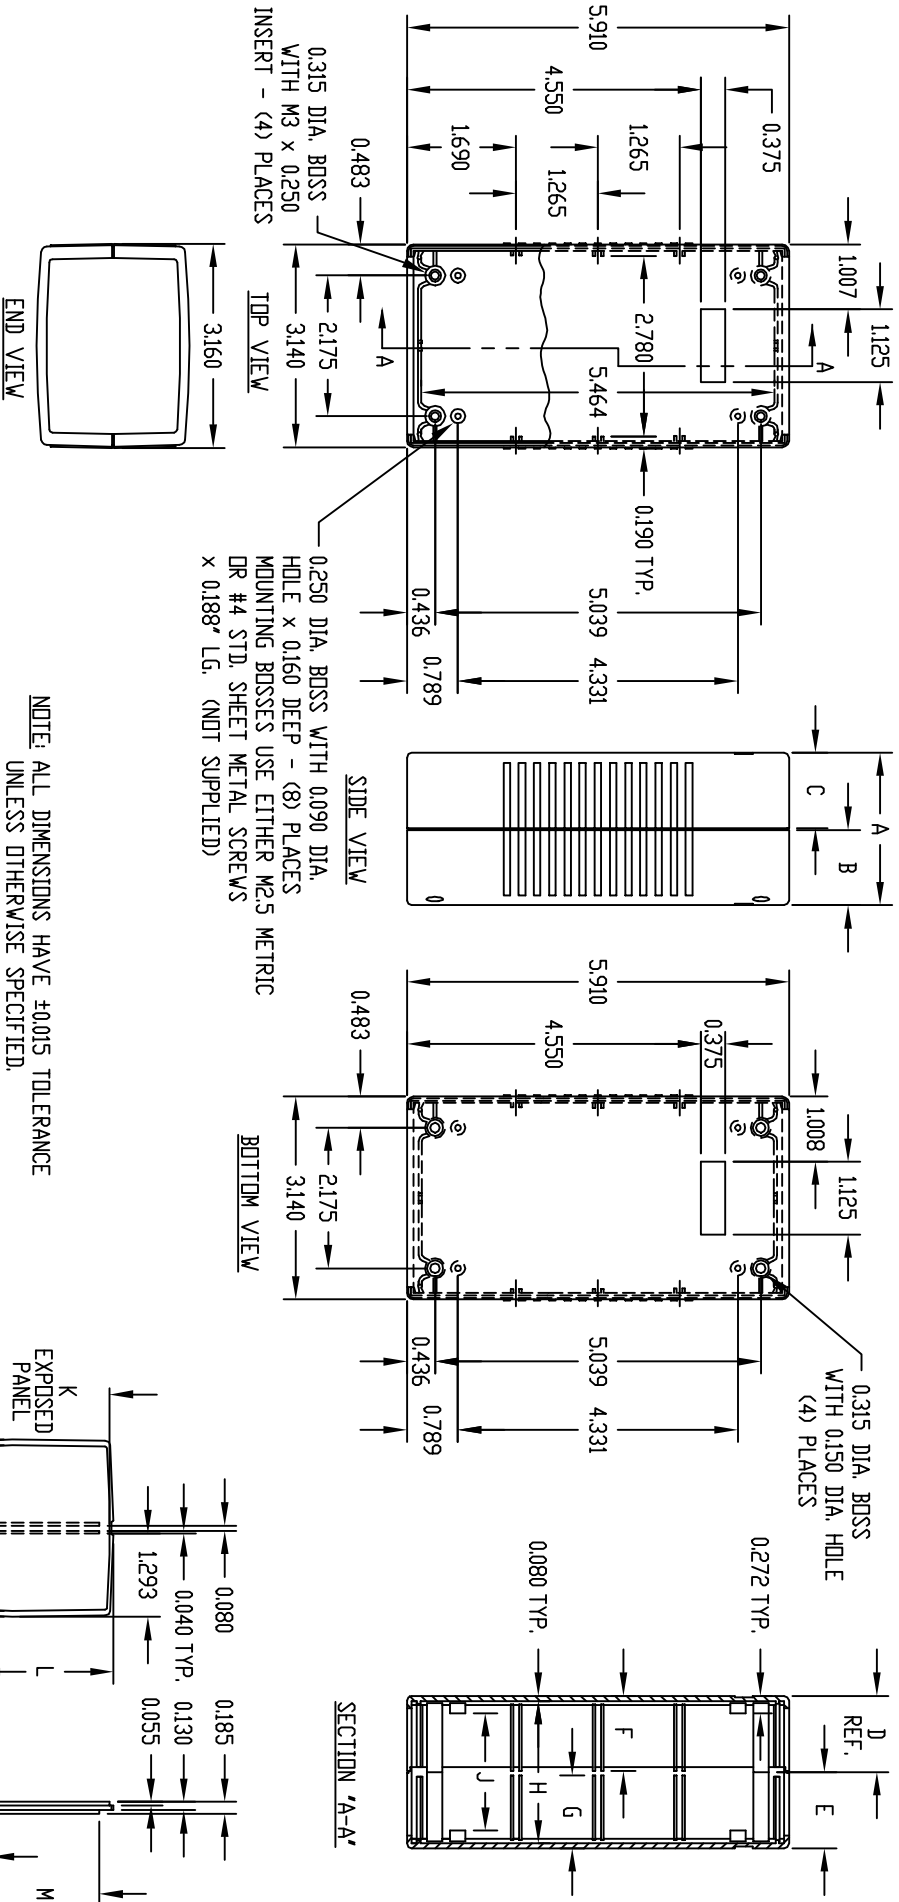

PART NAME PI SERIES - ABS MOLDED ENCLOSURE

PART No.

PI-1906 THRU PI-1908
PI-1906-LG THRU PI-1908-LG

MATERIAL & FINISH:
(ND SUFFIX) DARK GRAY HIGH-IMPACT ABS (UL94-V0) - TOP & BOTTOM
LIGHT GRAY HIGH-IMPACT ABS (UL94-V0) - END PANELS
(SUFFIX -LG) LIGHT GRAY HIGH-IMPACT ABS - TOP & BOTTOM
DARK GRAY HIGH-IMPACT ABS - END PANELS

FOUR (4) RUBBER SELF-ADHESIVE FEET SUPPLIED.
FOUR (4) M3 x (N) LG. SCREWS SUPPLIED FOR ASSEMBLY.

NOTE: ALL DIMENSIONS HAVE ±0.015 TOLERANCE UNLESS OTHERWISE SPECIFIED.

PART No.	A	B	C	D	E	F	G	H	J	K	L	M	N
PI-1906	1.180	0.575	0.575	0.610	0.610	0.565	0.565	1.020	0.636	0.725	0.935	0.490	0.980
PI-1907	1.770	1.165	0.575	1.180	0.610	1.155	0.565	1.610	1.226	1.315	1.525	1.080	0.790
PI-1908	2.360	1.165	1.165	1.180	1.180	1.155	1.155	2.200	1.816	1.910	2.115	1.665	1.378