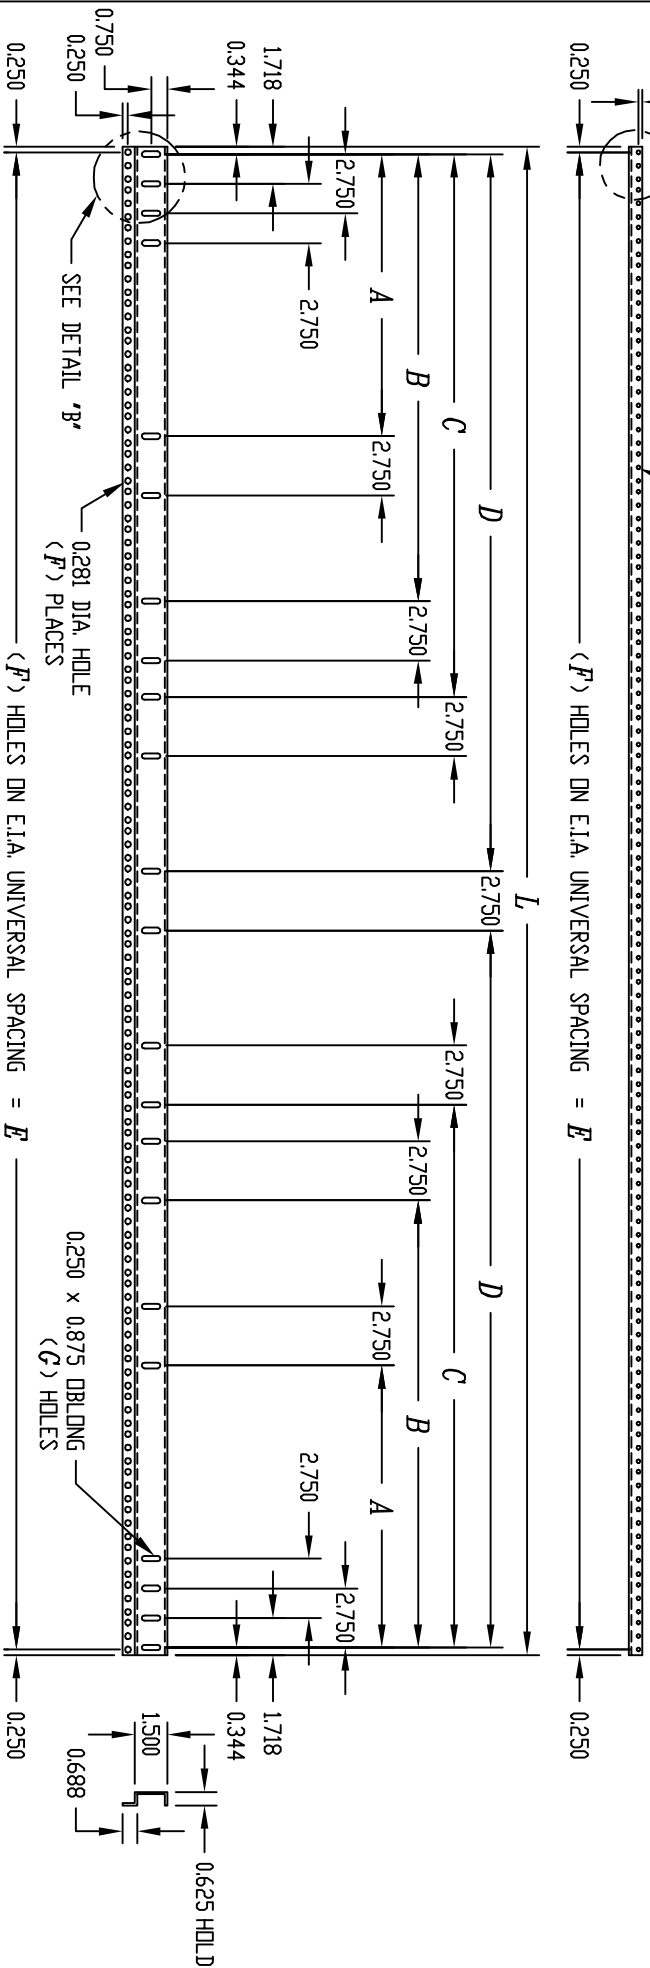

PART NAME: PANEL MOUNTING RAIL PART No.: PMR-9448 TD PMR-9454 / PMR-2002 / PMR-2331 / PMR-9306 / PMR-14315

MATERIAL: 12 GA. STEEL
FINISH: SMOOTH BLACK

NOTE: PANEL MOUNTING RAIL LISTED MAY BE USED ON EITHER
SERIES 60, SERIES 2000, CLASSIC II, VALURACK, ECONDMIZER,
JAGUAR (STYLE B) OR ALL AMERICAN RACK WITH CORRESPONDING
PANEL SPACE MATCHING THE LENGTH OF THE RAILS.

CATALOG No.	L	A	B	C	D	E	F	G
PMR-9448	21.000	---	---	---	---	20.500	36	8
PMR-2331	24.500	---	---	---	---	24.000	42	8
PMR-14315	28.000	---	---	---	---	27.500	48	8
PMR-9449	31.500	---	---	---	---	31.000	54	8
PMR-2002	35.000	---	---	---	---	34.500	60	8
PMR-9450	42.000	10.188	---	---	19.281	41.500	72	14
PMR-9451	52.500	15.438	---	---	24.531	52.000	90	14
PMR-9452	61.250	13.094	---	---	28.906	60.750	105	14
PMR-9453	70.000	15.281	---	---	33.281	69.500	120	14
PMR-9306	77.000	17.016	---	---	36.781	76.500	132	14
PMR-9454	78.750	13.375	25.125	29.563	37.656	78.250	135	22