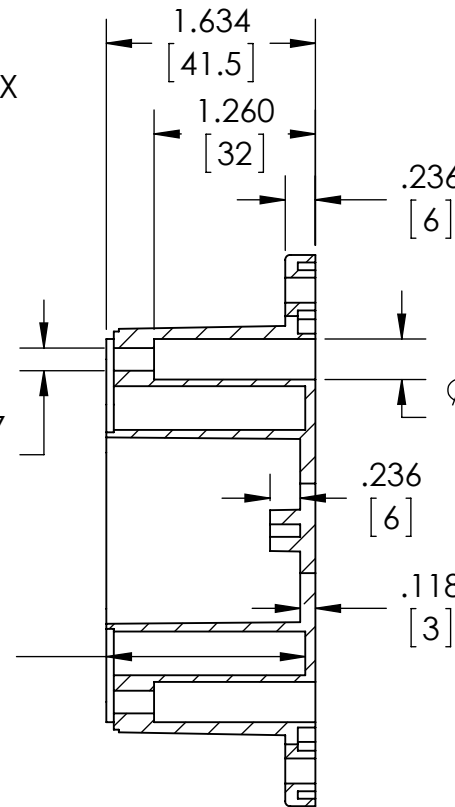

PART  
NAME

NEMA 4X PLASTIC BOX w/EXTERNAL MTG. BRKT.

PART  
No.

PN-1331-MB PN-1331-CMB PN-1331-DGMB

REVISION  
DATE

2-10-14

**BODY**MOUNTING  
HOLES ACCEPT  
M4 OR #8 PAN  
HEAD SCREW  
(NOT SUPPLIED)SECTION A-A  
SCALE 1 : 1.5**COVER**SECTION B-B  
SCALE 1 : 1.5SILICONE  
SPONGE  
GASKETSECTION C-C  
SCALE 1 : 1.5

## MATERIAL &amp; FINISH:

(-MB SUFFIX PART NO.) POLYCARBONATE UL94-HB, UV STABILIZED, SERVICE TEMPERATURE RANGE: -40°C TO +120°C, LIGHT GRAY BODY & COVER.  
 (-CMB SUFFIX PART NO.) SAME AS -MB EXCEPT CLEAR COVER.  
 (-DGMB SUFFIX PART NO.) ABS UL94-HB, SERVICE TEMPERATURE RANGE: -40°C TO +80°C, DARK GRAY BODY & COVER.

## NOTES:

- 1.) FOUR (4) M4 STAINLESS STEEL SCREWS SUPPLIED FOR ASSEMBLY OF COVER TO BODY.
- 2.) BOXES DESIGNED TO MEET FOLLOWING STANDARDS:  
NEMA 1, 2, 4, 4X, 12, 13 AND IEC529-IP66 REQUIREMENTS.
- 3.) ALL HOLE DIAMETERS HAVE  $\pm .005$ [.12] TOLERANCE.  
ALL OTHER DIMENSIONS HAVE  $\pm .015$ [.38] TOLERANCE.
- 4.) ALL OUTSIDE DRAFT ANGLE: 1°  
ALL INSIDE DRAFT ANGLE: 1/2°
- 5.) DIMENSIONS ARE INCH[MM]