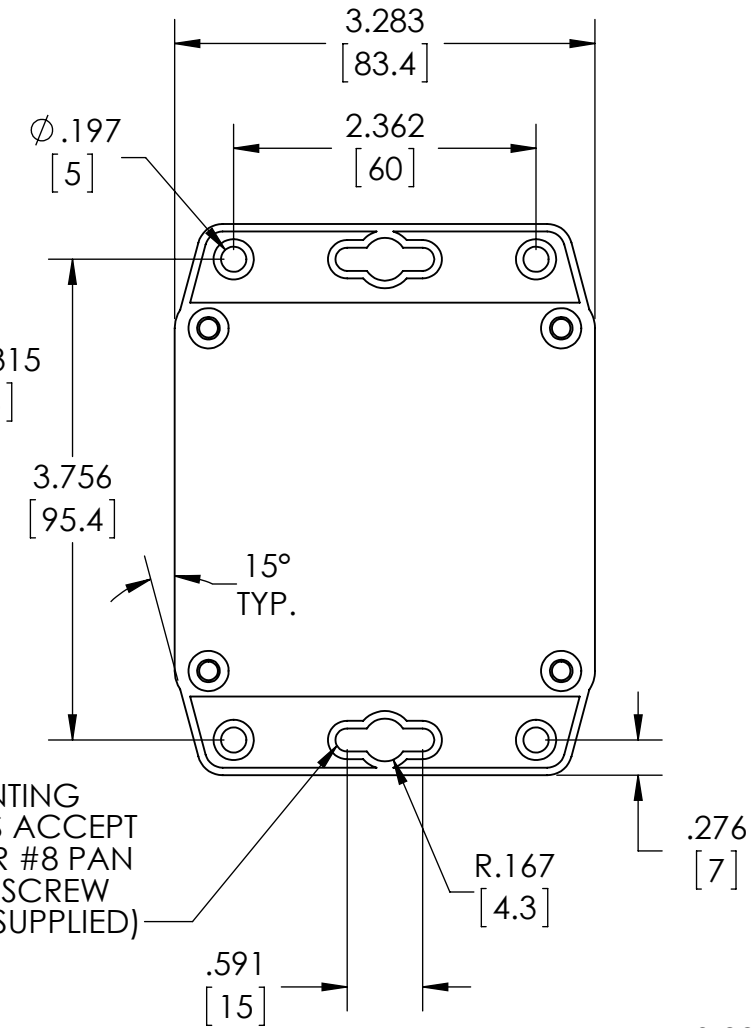

PART  
NAME

NEMA 4X PLASTIC BOX w/EXTERNAL MTG. BRKT.

PART  
No.

PN-1331-MB PN-1331-CMB PN-1331-DGMB

REVISION  
DATE

2-10-14

**BODY**MOUNTING  
HOLES ACCEPT  
M4 OR #8 PAN  
HEAD SCREW  
(NOT SUPPLIED)SECTION A-A  
SCALE 1 : 1.5**COVER**SECTION B-B  
SCALE 1 : 1.5SILICONE  
SPONGE  
GASKETSECTION C-C  
SCALE 1 : 1.5

## MATERIAL &amp; FINISH:

(-MB SUFFIX PART NO.) POLYCARBONATE UL94-HB, UV STABILIZED, SERVICE TEMPERATURE RANGE: -40°C TO +120°C, LIGHT GRAY BODY & COVER.  
 (-CMB SUFFIX PART NO.) SAME AS -MB EXCEPT CLEAR COVER.  
 (-DGMB SUFFIX PART NO.) ABS UL94-HB, SERVICE TEMPERATURE RANGE: -40°C TO +80°C, DARK GRAY BODY & COVER.

## NOTES:

- 1.) FOUR (4) M4 STAINLESS STEEL SCREWS SUPPLIED FOR ASSEMBLY OF COVER TO BODY.
- 2.) BOXES DESIGNED TO MEET FOLLOWING STANDARDS:  
NEMA 1, 2, 4, 4X, 12, 13 AND IEC529-IP66 REQUIREMENTS.
- 3.) ALL HOLE DIAMETERS HAVE  $\pm .005$ [.12] TOLERANCE.  
ALL OTHER DIMENSIONS HAVE  $\pm .015$ [.38] TOLERANCE.
- 4.) ALL OUTSIDE DRAFT ANGLE: 1°  
ALL INSIDE DRAFT ANGLE: 1/2°
- 5.) DIMENSIONS ARE INCH[MM]