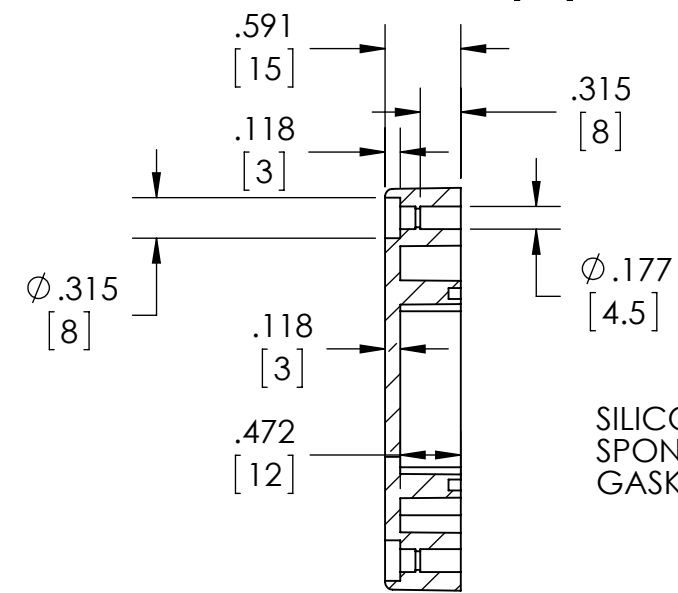

PART  
NAME

NEMA 4X PLASTIC BOX w/EXTERNAL MTG. BRKT.

PART  
No.

PN-1331-MB PN-1331-CMB PN-1331-DGMB

REVISION  
DATE

2-10-14

**BODY**MOUNTING  
HOLES ACCEPT  
M4 OR #8 PAN  
HEAD SCREW  
(NOT SUPPLIED)SECTION A-A  
SCALE 1 : 1.5**COVER**SECTION B-B  
SCALE 1 : 1.5SILICONE  
SPONGE  
GASKETSECTION C-C  
SCALE 1 : 1.5

## MATERIAL &amp; FINISH:

(-MB SUFFIX PART NO.) POLYCARBONATE UL94-HB, UV STABILIZED, SERVICE TEMPERATURE RANGE: -40°C TO +120°C, LIGHT GRAY BODY & COVER.  
 (-CMB SUFFIX PART NO.) SAME AS -MB EXCEPT CLEAR COVER.  
 (-DGMB SUFFIX PART NO.) ABS UL94-HB, SERVICE TEMPERATURE RANGE: -40°C TO +80°C, DARK GRAY BODY & COVER.

## NOTES:

- 1.) FOUR (4) M4 STAINLESS STEEL SCREWS SUPPLIED FOR ASSEMBLY OF COVER TO BODY.
- 2.) BOXES DESIGNED TO MEET FOLLOWING STANDARDS:  
NEMA 1, 2, 4, 4X, 12, 13 AND IEC529-IP66 REQUIREMENTS.
- 3.) ALL HOLE DIAMETERS HAVE  $\pm .005$ [.12] TOLERANCE.  
ALL OTHER DIMENSIONS HAVE  $\pm .015$ [.38] TOLERANCE.
- 4.) ALL OUTSIDE DRAFT ANGLE: 1°  
ALL INSIDE DRAFT ANGLE: 1/2°
- 5.) DIMENSIONS ARE INCH[MM]