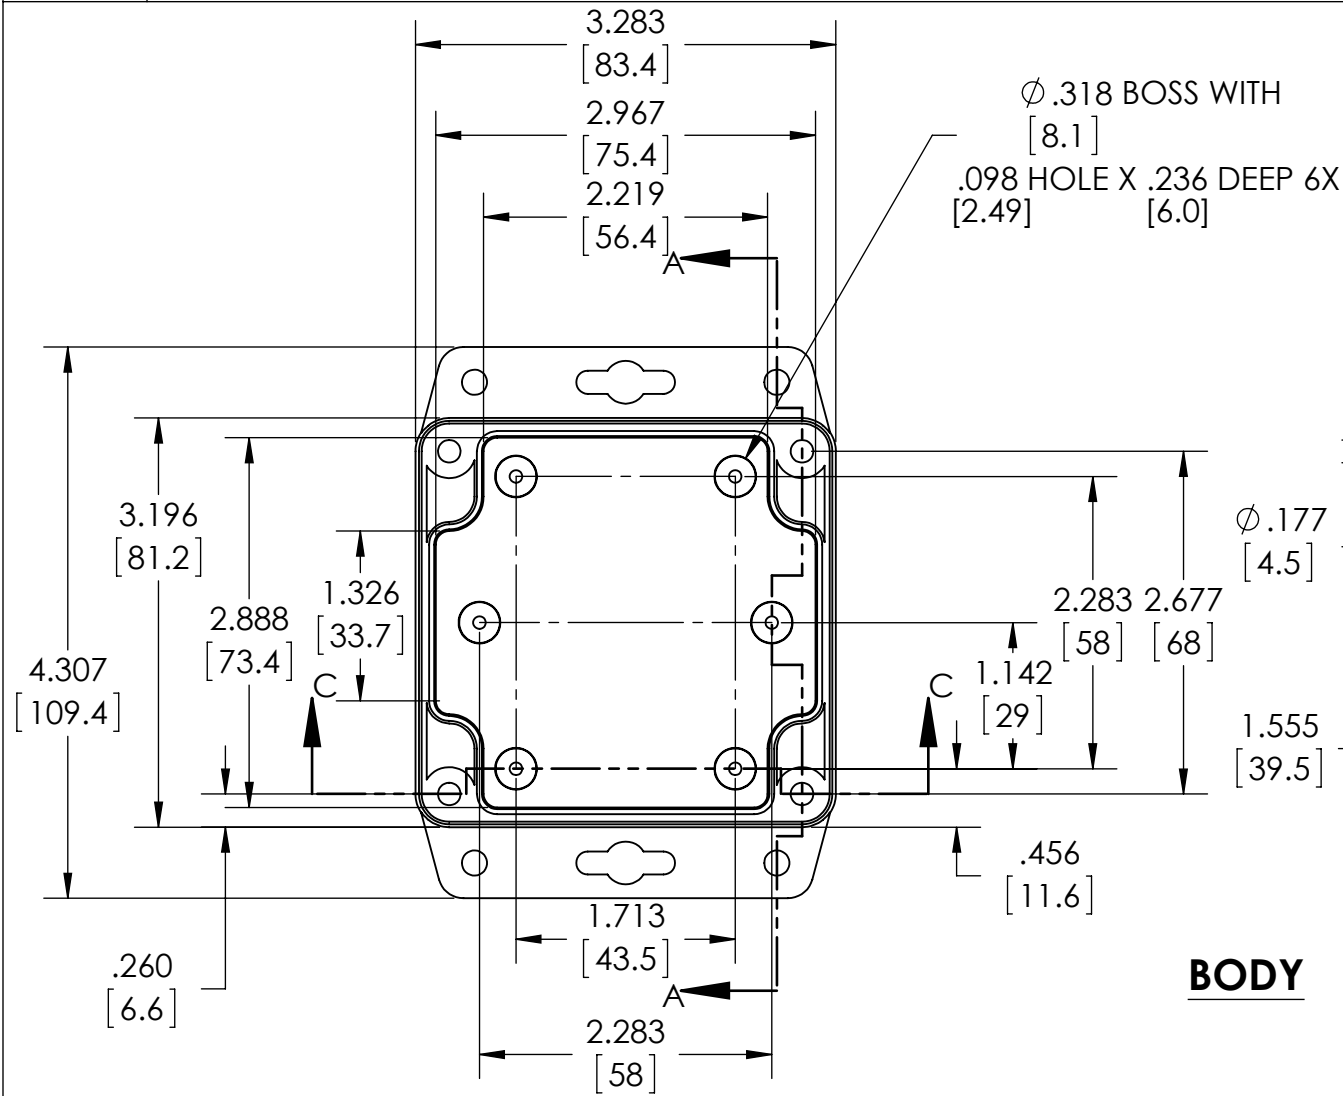

PART  
NAME

NEMA 4X PLASTIC BOX w/EXTERNAL MTG. BRKT.

PART  
No.

PN-1331-MB PN-1331-CMB PN-1331-DGMB

REVISION  
DATE

2-10-14

**BODY**MOUNTING  
HOLES ACCEPT  
M4 OR #8 PAN  
HEAD SCREW  
(NOT SUPPLIED)SECTION A-A  
SCALE 1 : 1.5**COVER**SECTION B-B  
SCALE 1 : 1.5SILICONE  
SPONGE  
GASKETSECTION C-C  
SCALE 1 : 1.5

## MATERIAL &amp; FINISH:

(-MB SUFFIX PART NO.) POLYCARBONATE UL94-HB, UV STABILIZED, SERVICE TEMPERATURE RANGE: -40°C TO +120°C, LIGHT GRAY BODY & COVER.  
 (-CMB SUFFIX PART NO.) SAME AS -MB EXCEPT CLEAR COVER.  
 (-DGMB SUFFIX PART NO.) ABS UL94-HB, SERVICE TEMPERATURE RANGE: -40°C TO +80°C, DARK GRAY BODY & COVER.

## NOTES:

- 1.) FOUR (4) M4 STAINLESS STEEL SCREWS SUPPLIED FOR ASSEMBLY OF COVER TO BODY.
- 2.) BOXES DESIGNED TO MEET FOLLOWING STANDARDS:  
NEMA 1, 2, 4, 4X, 12, 13 AND IEC529-IP66 REQUIREMENTS.
- 3.) ALL HOLE DIAMETERS HAVE  $\pm .005$ [.12] TOLERANCE.  
ALL OTHER DIMENSIONS HAVE  $\pm .015$ [.38] TOLERANCE.
- 4.) ALL OUTSIDE DRAFT ANGLE: 1°  
ALL INSIDE DRAFT ANGLE: 1/2°
- 5.) DIMENSIONS ARE INCH[MM]