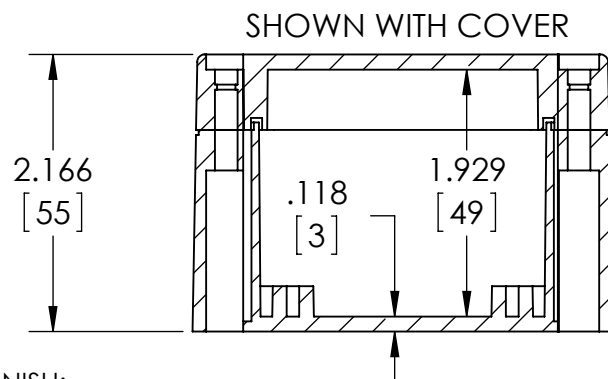

PART  
NAME

NEMA 4X PLASTIC BOX w/EXTERNAL MTG. BRKT.

PART  
No.

PN-1331-MB PN-1331-CMB PN-1331-DGMB

REVISION  
DATE

2-10-14

**BODY**MOUNTING  
HOLES ACCEPT  
M4 OR #8 PAN  
HEAD SCREW  
(NOT SUPPLIED)SECTION A-A  
SCALE 1 : 1.5**COVER**SECTION B-B  
SCALE 1 : 1.5SILICONE  
SPONGE  
GASKETSECTION C-C  
SCALE 1 : 1.5

## MATERIAL &amp; FINISH:

(-MB SUFFIX PART NO.) POLYCARBONATE UL94-HB, UV STABILIZED, SERVICE TEMPERATURE RANGE: -40°C TO +120°C, LIGHT GRAY BODY & COVER.  
 (-CMB SUFFIX PART NO.) SAME AS -MB EXCEPT CLEAR COVER.  
 (-DGMB SUFFIX PART NO.) ABS UL94-HB, SERVICE TEMPERATURE RANGE: -40°C TO +80°C, DARK GRAY BODY & COVER.

## NOTES:

- 1.) FOUR (4) M4 STAINLESS STEEL SCREWS SUPPLIED FOR ASSEMBLY OF COVER TO BODY.
- 2.) BOXES DESIGNED TO MEET FOLLOWING STANDARDS:  
NEMA 1, 2, 4, 4X, 12, 13 AND IEC529-IP66 REQUIREMENTS.
- 3.) ALL HOLE DIAMETERS HAVE  $\pm .005$ [.12] TOLERANCE.  
ALL OTHER DIMENSIONS HAVE  $\pm .015$ [.38] TOLERANCE.
- 4.) ALL OUTSIDE DRAFT ANGLE: 1°  
ALL INSIDE DRAFT ANGLE: 1/2°
- 5.) DIMENSIONS ARE INCH[MM]