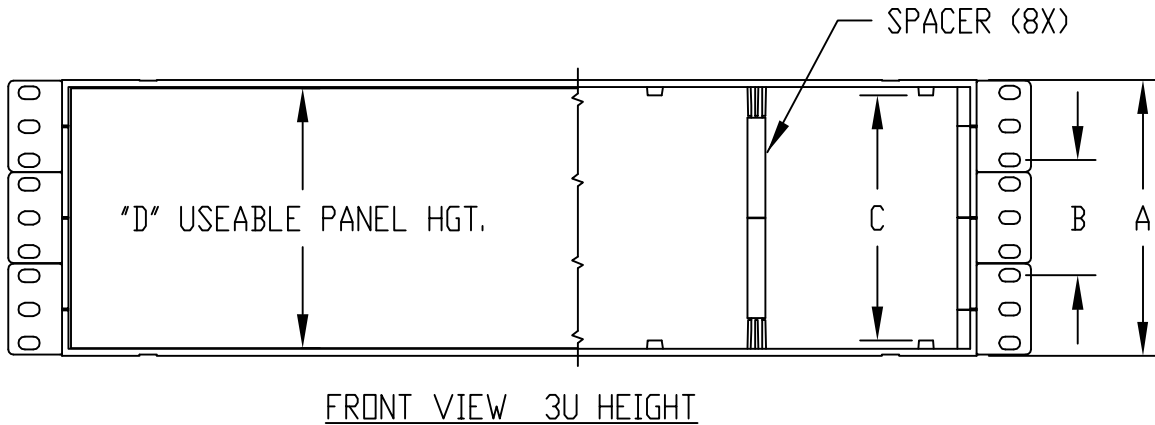

0.285 DIA. BOSS WITH 0.085 DIA. HOLE
x 0.156 DEEP (16) PLACES
(8) PL'S. IN BOTTOM, (8) PL'S. IN TOP

MATERIAL:
MOLDED ABS UL94-HB
FINISH:
BLACK TEXTURED

NOTES:
UNITS SHIPPED UNASSEMBLED
MOUNTING BOSSES USE EITHER M2.5
METRIC OR #4 STD. SHEET METAL
SCREWS x 0.188" LG. (NOT SUPPLIED)
ALL DIMENSIONS HAVE ±0.040 TOLERANCE
UNLESS OTHERWISE SPECIFIED.

0.406 DIA. CLEARANCE HOLE
REQUIRED IN P.C.B.