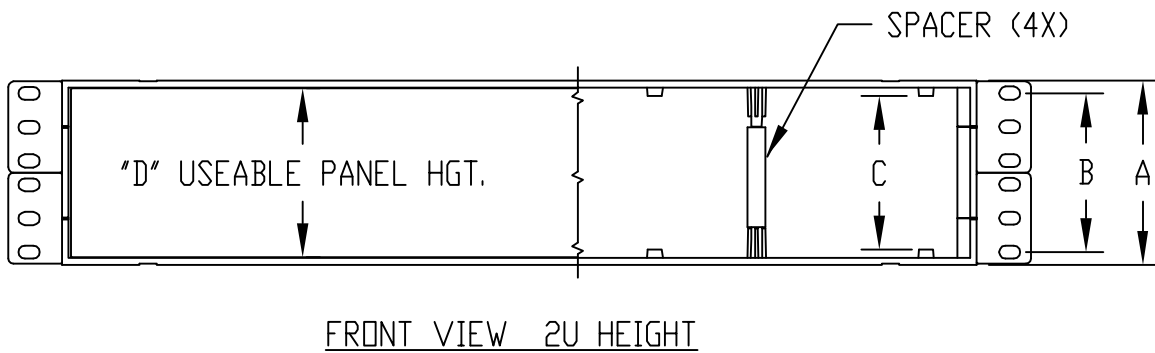

0.285 DIA. BOSS WITH 0.085 DIA. HOLE
x 0.156 DEEP (16) PLACES
(8) PL'S. IN BOTTOM, (8) PL'S. IN TOP

MATERIAL:
MOLDED ABS UL94-HB
FINISH:
BLACK TEXTURED

NOTES:
UNITS SHIPPED UNASSEMBLED
MOUNTING BOSSES USE EITHER M2.5
METRIC OR #4 STD. SHEET METAL
SCREWS x 0.188" LG. (NOT SUPPLIED)
ALL DIMENSIONS HAVE ±0.040 TOLERANCE
UNLESS OTHERWISE SPECIFIED.

0.406 DIA. CLEARANCE HOLE
REQUIRED IN P.C.B.