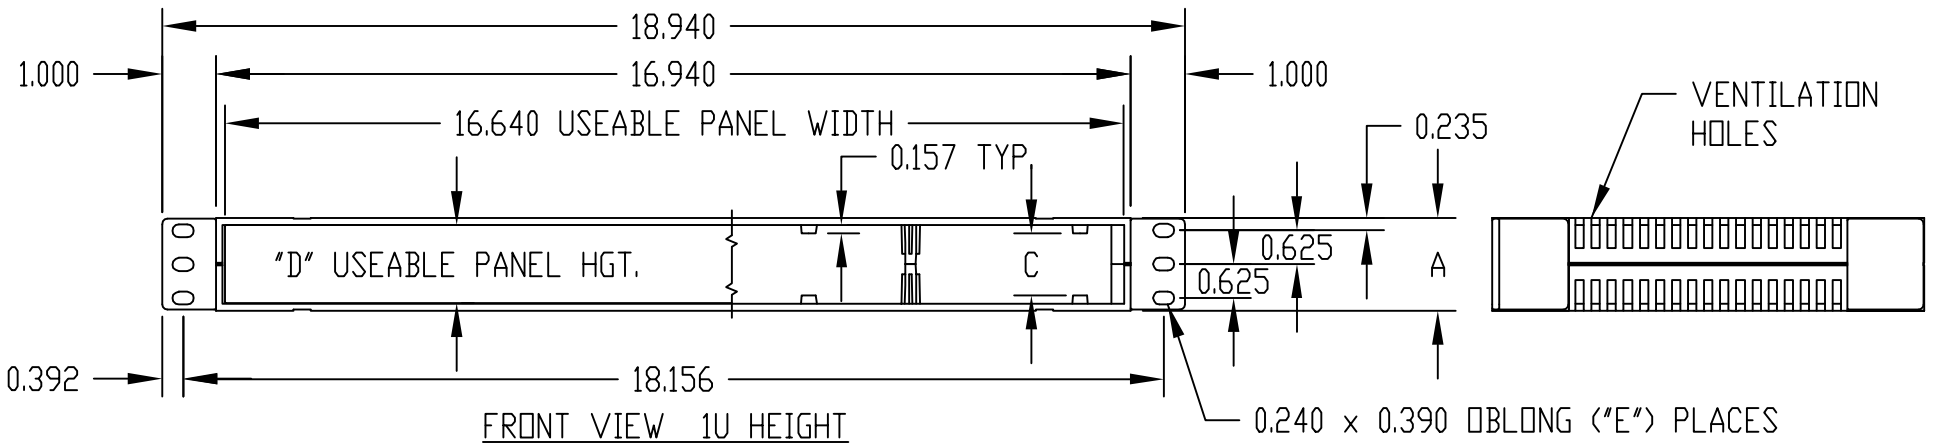

0.285 DIA. BOSS WITH 0.085 DIA. HOLE
x 0.156 DEEP (16) PLACES
(8) PL'S. IN BOTTOM, (8) PL'S. IN TOP

MATERIAL:
MOLDED ABS UL94-HB
FINISH:
BLACK TEXTURED

NOTES:
UNITS SHIPPED UNASSEMBLED
MOUNTING BOSSES USE EITHER M2.5
METRIC OR #4 STD. SHEET METAL
SCREWS x 0.188" LG. (NOT SUPPLIED)
ALL DIMENSIONS HAVE ±0.040 TOLERANCE
UNLESS OTHERWISE SPECIFIED.

0.406 DIA. CLEARANCE HOLE
REQUIRED IN P.C.B.