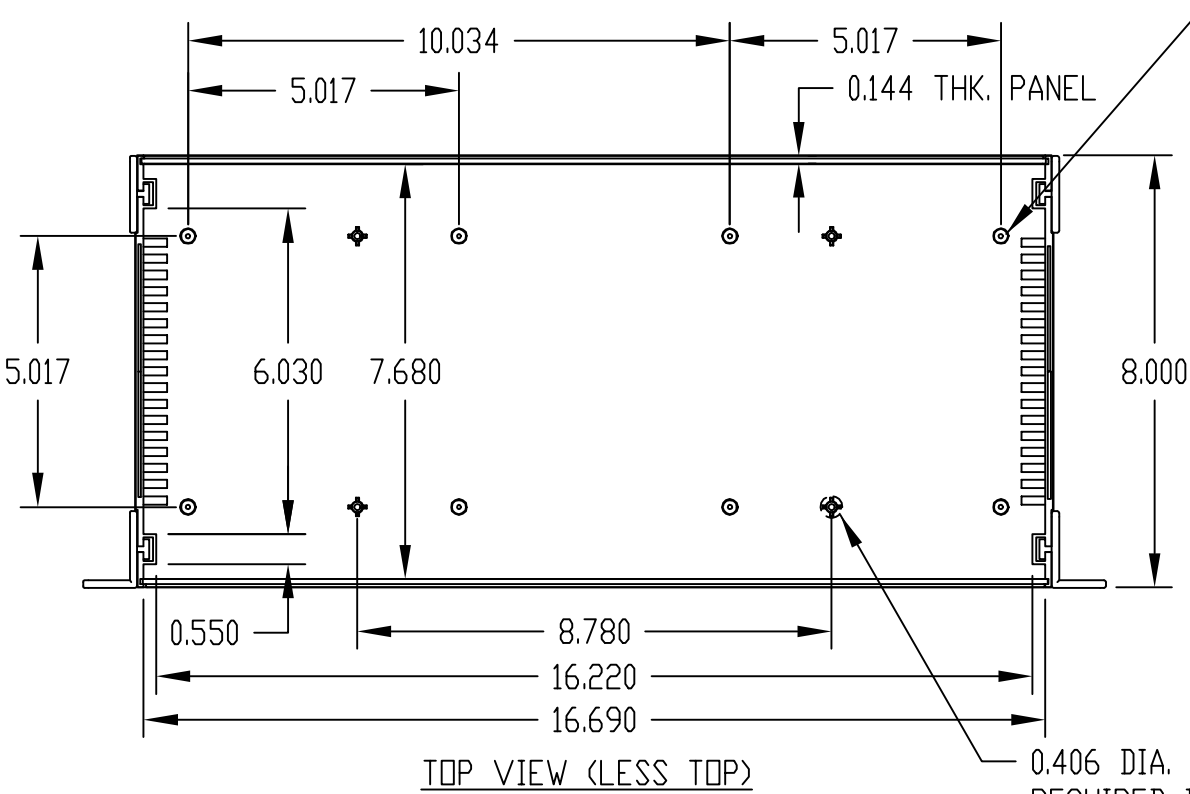

PART NAME	RACKMOUNT BOX	PART No.	PRM-14460 TO PRM-14464	REV. DATE	1-26-10
-----------	---------------	----------	------------------------	-----------	---------

0.285 DIA. BOSS WITH 0.085 DIA. HOLE
 x 0.156 DEEP (16) PLACES
 (8) PL'S. IN BOTTOM, (8) PL'S. IN TOP

MATERIAL:
 MOLDED ABS UL94-HB
FINISH:
 BLACK TEXTURED

NOTES:
 UNITS SHIPPED UNASSEMBLED
 MOUNTING BOSSES USE EITHER M2.5
 METRIC OR #4 STD. SHEET METAL
 SCREWS x 0.188" LG. (NOT SUPPLIED)
 ALL DIMENSIONS HAVE ±0.040 TOLERANCE
 UNLESS OTHERWISE SPECIFIED.

0.406 DIA. CLEARANCE HOLE
 REQUIRED IN P.C.B.

PART No.	"A"	"B"	"C"	"D"	"E"
PRM-14460	1.720	---	1.146	1.440	(6)
PRM-14462	3.416	3.000	2.842	3.128	(12)
PRM-14464	5.112	2.250	4.538	4.816	(18)

X-ON Electronics