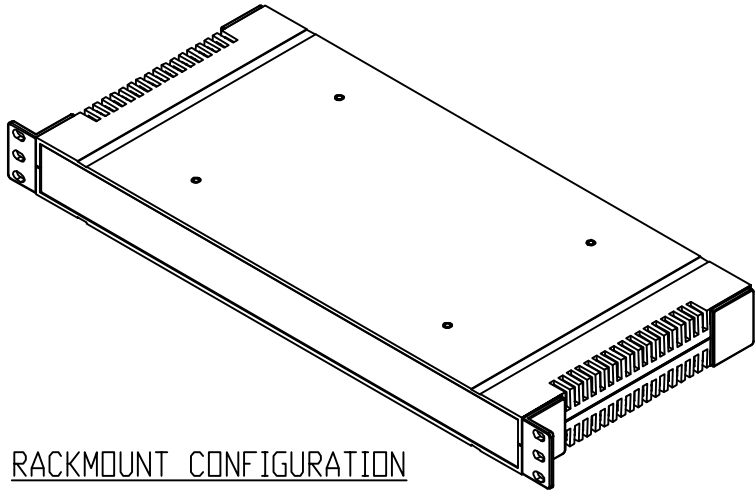

PART NAME	RACKMOUNT BOX	PART No.	PRM-14460 TO PRM-14464	REV. DATE	1-26-10
-----------	---------------	----------	------------------------	-----------	---------

0.285 DIA. BOSS WITH 0.085 DIA. HOLE
 x 0.156 DEEP (16) PLACES
 (8) PL'S. IN BOTTOM, (8) PL'S. IN TOP