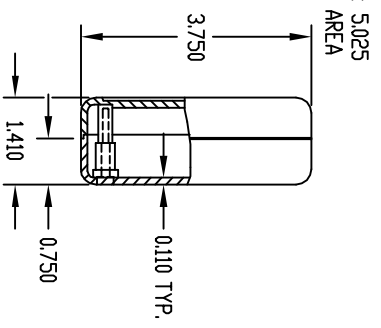

PART NAME

PLASTIBDX (STYLE C)

PART No.

PS-11276

MATERIAL: HIGH-IMPACT POLYSTYRENE
 COLOR: PC BONE GRAY
 FINISH: TEXTURED BODY WITH SMOOTH TOP INSERT

FOUR (4) #4 x 0.625" LG. SCREWS SUPPLIED FOR ASSEMBLING TOP.

FOUR (4) NON-SKID FEET SUPPLIED.

USABLE BOARD AREA IS 3.500 x 6.060.

NOTE: ALL DIMENSIONS HAVE ±0.015 TOLERANCE UNLESS OTHERWISE SPECIFIED.

PART NAME

PLASTIBDX (STYLE D)

PART No.

PS-11279

MATERIAL: HIGH-IMPACT POLYSTYRENE
 COLOR: PC BONE GRAY
 FINISH: TEXTURED BODY WITH SMOOTH TOP INSERT

FOUR (4) #4 x 0.625" LG. SCREWS SUPPLIED FOR ASSEMBLING TOP.

FOUR (4) NON-SKID FEET SUPPLIED.

USABLE BOARD AREA IS 3.500 x 6.060.

NOTE: ALL DIMENSIONS HAVE ±0.015 TOLERANCE UNLESS OTHERWISE SPECIFIED.

X-ON Electronics