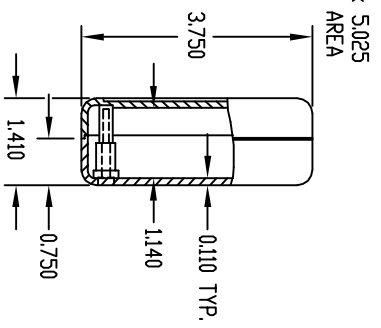

PART NAME

PLASTIBDX (STYLE C)

PART No.

PS-11276

MATERIAL: HIGH-IMPACT POLYSTYRENE
 COLOR: PC BONE GRAY
 FINISH: TEXTURED BODY WITH SMOOTH TOP INSERT

FOUR (4) #4 x 0.625" LG. SCREWS SUPPLIED FOR ASSEMBLING TOP.

FOUR (4) NON-SKID FEET SUPPLIED.

USABLE BOARD AREA IS 3.500 x 6.060.

NOTE: ALL DIMENSIONS HAVE ±0.015 TOLERANCE UNLESS OTHERWISE SPECIFIED.

PART NAME

PLASTIBDX (STYLE D)

PART No.

PS-11279

MATERIAL: HIGH-IMPACT POLYSTYRENE
 COLOR: PC BONE GRAY
 FINISH: TEXTURED BODY WITH SMOOTH TOP INSERT

FOUR (4) #4 x 0.625" LG. SCREWS SUPPLIED FOR ASSEMBLING TOP.

FOUR (4) NON-SKID FEET SUPPLIED.

USABLE BOARD AREA IS 3.500 x 6.060.

NOTE: ALL DIMENSIONS HAVE ±0.015 TOLERANCE UNLESS OTHERWISE SPECIFIED.

X-ON Electronics