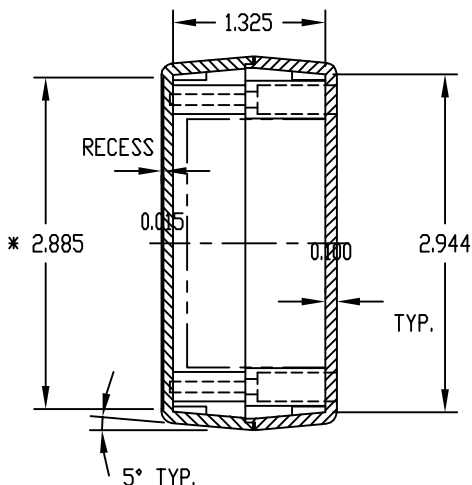

PART NAME PLASTIBOX (STYLE F) W/BATTERY COMPARTMENT

PART No. 0.125 PBS-11532

MATERIAL: HIGH-IMPACT ABS 9V BATTERY
COLOR: BLACK OR GRAY COMPARTMENT
FINISH: TEXTURED BODY WITH
SMOOTH TOP INSERT

FOUR (4) M3 x 9.2mm LG. SCREWS
SUPPLIED FOR ASSEMBLING TOP.

FOUR (4) NON-SKID PUSH-ON FEET SUPPLIED

*-USABLE AREA ON TOP ALSO
AVAILABLE FOR CUSTOM MOLDING.

NOTE: ALL DIMENSIONS HAVE ±0.015 TOLERANCE
UNLESS OTHERWISE SPECIFIED.

MOUNTING BOSSES USE EITHER M2.5 METRIC
OR #4 STD. SHEET METAL SCREWS
x 3/16 LG. (NOT SUPPLIED)