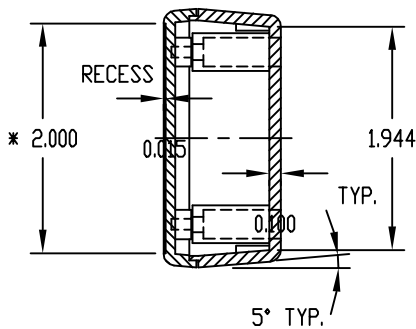

PART NAME PLASTIBOX (STYLE F)

PART No. PS-11521

MATERIAL: HIGH-IMPACT ABS  
 COLOR: BLACK OR GRAY  
 FINISH: TEXTURED BODY WITH  
 SMOOTH TOP INSERT

FOUR (4) #4 x 1/4 LG. SCREWS  
 SUPPLIED FOR ASSEMBLING TOP.

FOUR (4) NON-SKID PUSH-ON FEET SUPPLIED

\*-USABLE AREA ON TOP ALSO  
 AVAILABLE FOR CUSTOM MOLDING.

NOTE: ALL DIMENSIONS HAVE ±0.015 TOLERANCE  
 UNLESS OTHERWISE SPECIFIED.

MOUNTING BOSSES USE EITHER M2.5 METRIC  
 OR #4 STD. SHEET METAL SCREWS  
 x 3/16 LG. (NOT SUPPLIED)