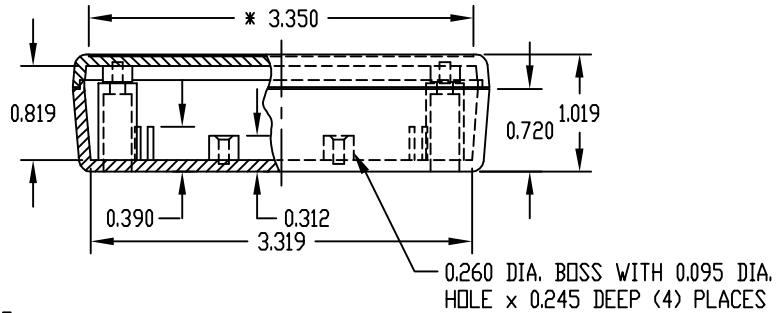

PART NAME PLASTIBOX (STYLE F)

PART No. PS-11521

MATERIAL: HIGH-IMPACT ABS  
 COLOR: BLACK OR GRAY  
 FINISH: TEXTURED BODY WITH  
 SMOOTH TOP INSERT

FOUR (4) #4 x 1/4 LG. SCREWS  
 SUPPLIED FOR ASSEMBLING TOP.

FOUR (4) NON-SKID PUSH-ON FEET SUPPLIED

\*-USABLE AREA ON TOP ALSO  
 AVAILABLE FOR CUSTOM MOLDING.

NOTE: ALL DIMENSIONS HAVE ±0.015 TOLERANCE  
 UNLESS OTHERWISE SPECIFIED.

MOUNTING BOSSES USE EITHER M2.5 METRIC  
 OR #4 STD. SHEET METAL SCREWS  
 x 3/16 LG. (NOT SUPPLIED)