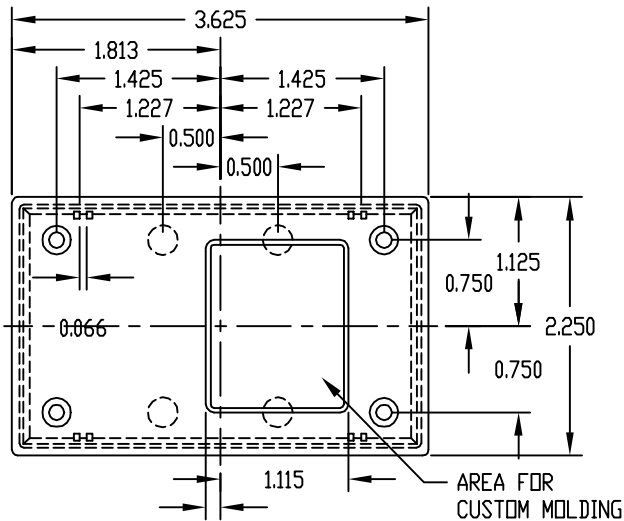

PART NAME PLASTIBOX (STYLE F)

PART No. PS-11521

MATERIAL: HIGH-IMPACT ABS  
 COLOR: BLACK OR GRAY  
 FINISH: TEXTURED BODY WITH  
 SMOOTH TOP INSERT

FOUR (4) #4 x 1/4 LG. SCREWS  
 SUPPLIED FOR ASSEMBLING TOP.

FOUR (4) NON-SKID PUSH-ON FEET SUPPLIED

\*-USABLE AREA ON TOP ALSO  
 AVAILABLE FOR CUSTOM MOLDING.

NOTE: ALL DIMENSIONS HAVE ±0.015 TOLERANCE  
 UNLESS OTHERWISE SPECIFIED.

MOUNTING BOSSES USE EITHER M2.5 METRIC  
 OR #4 STD. SHEET METAL SCREWS  
 x 3/16 LG. (NOT SUPPLIED)

PART NAME PLASTIBOX (STYLE F) W/BATTERY COMPARTMENT

PART No. 0.125 PBS-11532

MATERIAL: HIGH-IMPACT ABS 9V BATTERY  
 COLOR: BLACK OR GRAY COMPARTMENT  
 FINISH: TEXTURED BODY WITH  
 SMOOTH TOP INSERT

FOUR (4) M3 x 9.2mm LG. SCREWS  
 SUPPLIED FOR ASSEMBLING TOP.