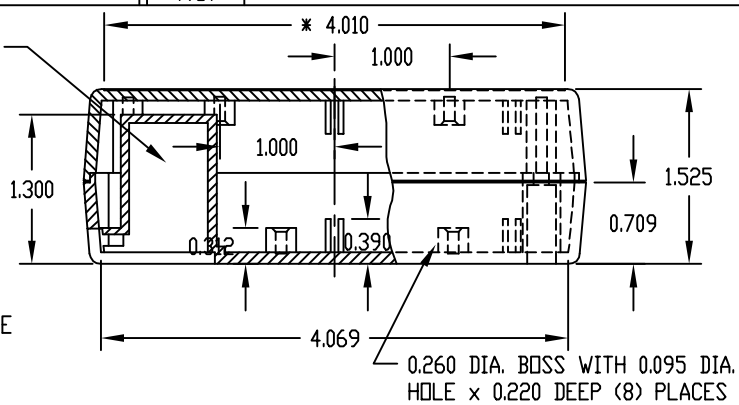

FOUR (4) NON-SKID PUSH-ON FEET SUPPLIED

\*-USABLE AREA ON TOP ALSO  
 AVAILABLE FOR CUSTOM MOLDING.

NOTE: ALL DIMENSIONS HAVE ±0.015 TOLERANCE  
 UNLESS OTHERWISE SPECIFIED.

MOUNTING BOSSES USE EITHER M2.5 METRIC  
 OR #4 STD. SHEET METAL SCREWS  
 x 3/16 LG. (NOT SUPPLIED)