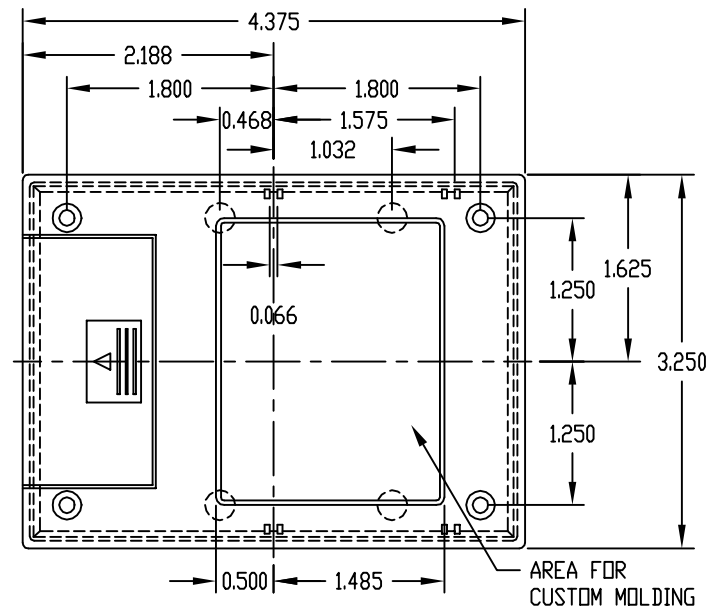

FOUR (4) NON-SKID PUSH-ON FEET SUPPLIED

\*-USABLE AREA ON TOP ALSO  
 AVAILABLE FOR CUSTOM MOLDING.

NOTE: ALL DIMENSIONS HAVE ±0.015 TOLERANCE  
 UNLESS OTHERWISE SPECIFIED.

MOUNTING BOSSES USE EITHER M2.5 METRIC  
 OR #4 STD. SHEET METAL SCREWS  
 x 3/16 LG. (NOT SUPPLIED)

PART NAME PLASTIBOX (STYLE F) W/BATTERY COMPARTMENT

PART No. 0.125 PBS-11532

MATERIAL: HIGH-IMPACT ABS 9V BATTERY  
 COLOR: BLACK OR GRAY COMPARTMENT  
 FINISH: TEXTURED BODY WITH  
 SMOOTH TOP INSERT

FOUR (4) M3 x 9.2mm LG. SCREWS  
 SUPPLIED FOR ASSEMBLING TOP.