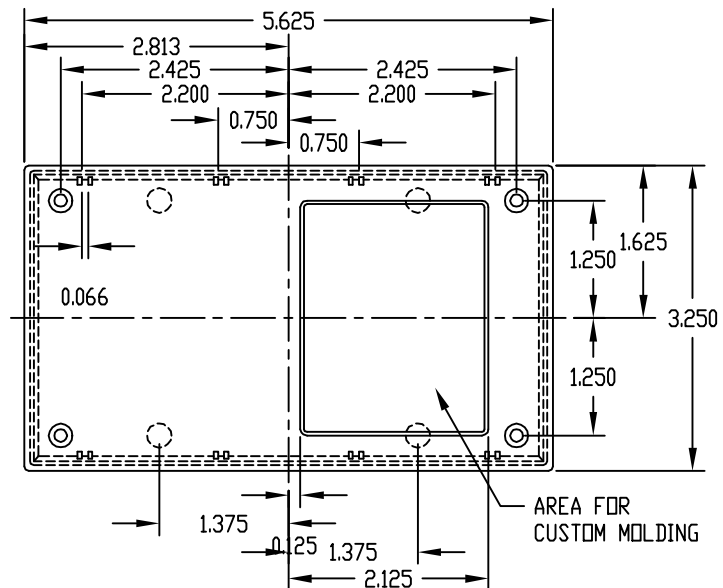

\*-USABLE AREA ON TOP ALSO  
 AVAILABLE FOR CUSTOM MOLDING.

NOTE: ALL DIMENSIONS HAVE ±0.015 TOLERANCE  
 UNLESS OTHERWISE SPECIFIED.

MOUNTING BOSSES USE EITHER M2.5 METRIC  
 OR #4 STD. SHEET METAL SCREWS  
 x 3/16 LG. (NOT SUPPLIED)