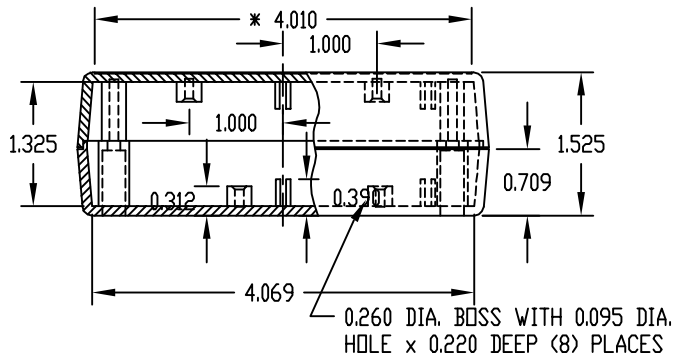

PART NAME PLASTIBOX (STYLE F)

PART No. PS-11533

MATERIAL: HIGH-IMPACT ABS  
 COLOR: BLACK OR GRAY  
 FINISH: TEXTURED BODY WITH  
 SMOOTH TOP INSERT

FOUR (4) M3 x 9.2mm LG. SCREWS  
 SUPPLIED FOR ASSEMBLING TOP.  
 FOUR (4) NON-SKID PUSH-ON FEET SUPPLIED

\*-USABLE AREA ON TOP ALSO  
 AVAILABLE FOR CUSTOM MOLDING.

NOTE: ALL DIMENSIONS HAVE ±0.015 TOLERANCE  
 UNLESS OTHERWISE SPECIFIED.

MOUNTING BOSSES USE EITHER M2.5 METRIC  
 OR #4 STD. SHEET METAL SCREWS  
 x 3/16 LG. (NOT SUPPLIED)