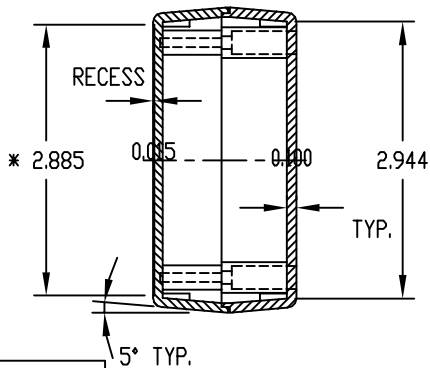

PART NAME PLASTIBOX (STYLE F)

PART No. PS-11533

MATERIAL: HIGH-IMPACT ABS  
 COLOR: BLACK OR GRAY  
 FINISH: TEXTURED BODY WITH  
 SMOOTH TOP INSERT

FOUR (4) M3 x 9.2mm LG. SCREWS  
 SUPPLIED FOR ASSEMBLING TOP.  
 FOUR (4) NON-SKID PUSH-ON FEET SUPPLIED

\*-USABLE AREA ON TOP ALSO  
 AVAILABLE FOR CUSTOM MOLDING.

NOTE: ALL DIMENSIONS HAVE ±0.015 TOLERANCE  
 UNLESS OTHERWISE SPECIFIED.

MOUNTING BOSSES USE EITHER M2.5 METRIC  
 OR #4 STD. SHEET METAL SCREWS  
 x 3/16 LG. (NOT SUPPLIED)