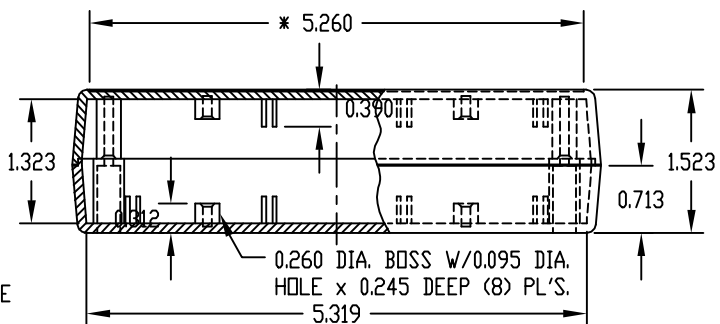

\*-USABLE AREA ON TOP ALSO  
 AVAILABLE FOR CUSTOM MOLDING.

NOTE: ALL DIMENSIONS HAVE ±0.015 TOLERANCE  
 UNLESS OTHERWISE SPECIFIED.

MOUNTING BOSSES USE EITHER M2.5 METRIC  
 OR #4 STD. SHEET METAL SCREWS  
 x 3/16 LG. (NOT SUPPLIED)