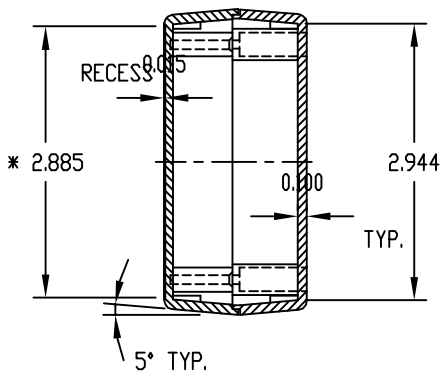

\*-USABLE AREA ON TOP ALSO  
 AVAILABLE FOR CUSTOM MOLDING.

NOTE: ALL DIMENSIONS HAVE ±0.015 TOLERANCE  
 UNLESS OTHERWISE SPECIFIED.

MOUNTING BOSSES USE EITHER M2.5 METRIC  
 OR #4 STD. SHEET METAL SCREWS  
 x 3/16 LG. (NOT SUPPLIED)