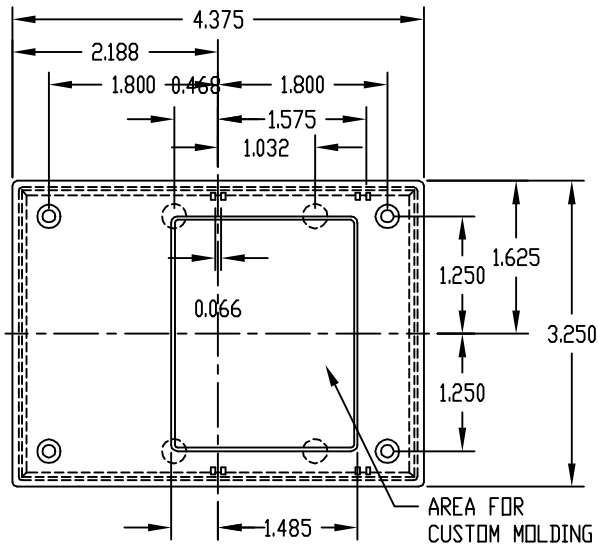

PART NAME PLASTIBOX (STYLE F)

PART No. PS-11533

MATERIAL: HIGH-IMPACT ABS  
 COLOR: BLACK OR GRAY  
 FINISH: TEXTURED BODY WITH  
 SMOOTH TOP INSERT

FOUR (4) M3 x 9.2mm LG. SCREWS  
 SUPPLIED FOR ASSEMBLING TOP.  
 FOUR (4) NON-SKID PUSH-ON FEET SUPPLIED

\*-USABLE AREA ON TOP ALSO  
 AVAILABLE FOR CUSTOM MOLDING.

NOTE: ALL DIMENSIONS HAVE ±0.015 TOLERANCE  
 UNLESS OTHERWISE SPECIFIED.

MOUNTING BOSSES USE EITHER M2.5 METRIC  
 OR #4 STD. SHEET METAL SCREWS  
 x 3/16 LG. (NOT SUPPLIED)