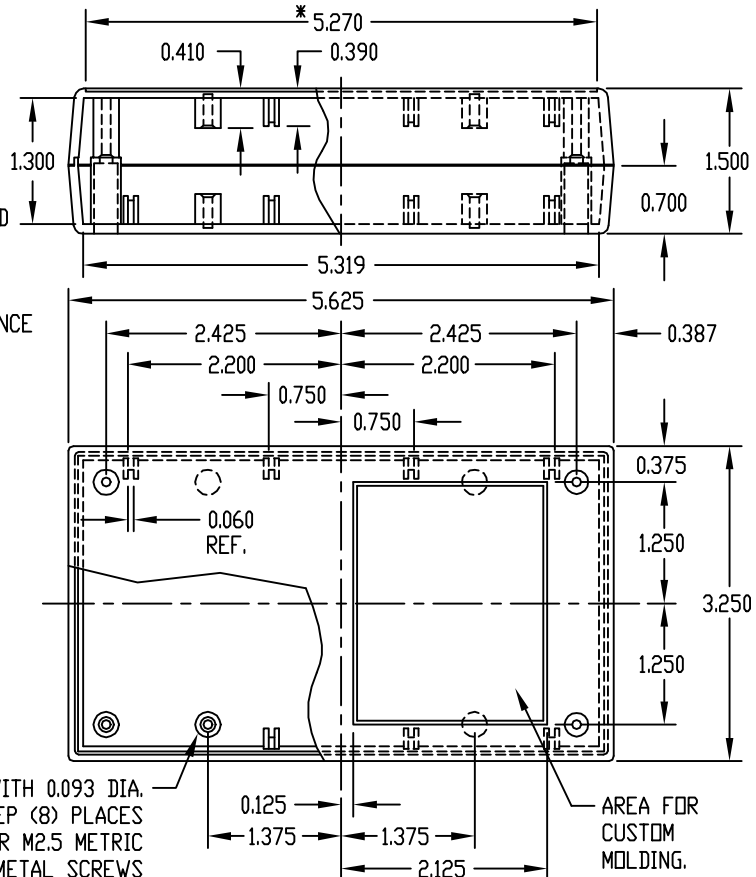

PART NAME

PLASTIBOX (STYLE A)

PART No.

PS-11325

MATERIAL: HIGH-IMPACT ABS  
 COLOR: BLACK OR GRAY  
 FINISH: TEXTURED BODY WITH SMOOTH TOP INSERT  
 FOUR (4) #4 x 0.375" LG. SCREWS SUPPLIED FOR ASSEMBLING TOP.  
 FOUR (4) NON-SKID PUSH-ON FEET SUPPLIED

\*-USABLE AREA ON COVER ALSO AVAILABLE FOR CUSTOM MOLDING.

NOTE: ALL DIMENSIONS HAVE ±0.015 TOLERANCE UNLESS OTHERWISE SPECIFIED.

PART NAME

PLASTIBOX (STYLE A)

PART No.

PT-11372

MATERIAL: HIGH-IMPACT ABS  
 COLOR: BLACK OR GRAY  
 FINISH: TEXTURED BODY WITH TEXTURED TOP  
 FOUR (4) #4 x 0.375" LG. SCREWS SUPPLIED FOR ASSEMBLING TOP.  
 FOUR (4) NON-SKID PUSH-ON FEET SUPPLIED

NOTE: ALL DIMENSIONS HAVE ±0.015 TOLERANCE UNLESS OTHERWISE SPECIFIED.