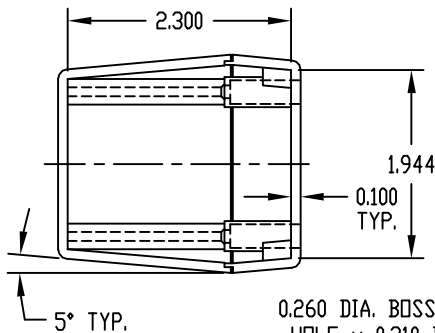

\*-USABLE AREA ON COVER ALSO AVAILABLE FOR CUSTOM MOLDING.

NOTE: ALL DIMENSIONS HAVE ±0.015 TOLERANCE UNLESS OTHERWISE SPECIFIED.

PART NAME

PLASTIBOX (STYLE A)

PART No.

PT-11372

MATERIAL: HIGH-IMPACT ABS  
 COLOR: BLACK OR GRAY  
 FINISH: TEXTURED BODY WITH TEXTURED TOP  
 FOUR (4) #4 x 0.375" LG. SCREWS SUPPLIED FOR ASSEMBLING TOP.  
 FOUR (4) NON-SKID PUSH-ON FEET SUPPLIED

NOTE: ALL DIMENSIONS HAVE ±0.015 TOLERANCE UNLESS OTHERWISE SPECIFIED.