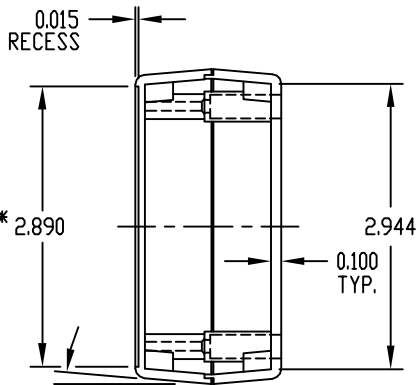

PART NAME

PLASTIBOX (STYLE A)

PART No.

PS-11325

MATERIAL: HIGH-IMPACT ABS  
 COLOR: BLACK OR GRAY  
 FINISH: TEXTURED BODY WITH SMOOTH TOP INSERT  
 FOUR (4) #4 x 0.375" LG. SCREWS SUPPLIED FOR ASSEMBLING TOP.  
 FOUR (4) NON-SKID PUSH-ON FEET SUPPLIED

\*-USABLE AREA ON COVER ALSO AVAILABLE FOR CUSTOM MOLDING.

NOTE: ALL DIMENSIONS HAVE ±0.015 TOLERANCE UNLESS OTHERWISE SPECIFIED.

PART NAME

PLASTIBOX (STYLE A)

PART No.

PT-11372

MATERIAL: HIGH-IMPACT ABS  
 COLOR: BLACK OR GRAY  
 FINISH: TEXTURED BODY WITH TEXTURED TOP  
 FOUR (4) #4 x 0.375" LG. SCREWS SUPPLIED FOR ASSEMBLING TOP.  
 FOUR (4) NON-SKID PUSH-ON FEET SUPPLIED

NOTE: ALL DIMENSIONS HAVE ±0.015 TOLERANCE UNLESS OTHERWISE SPECIFIED.