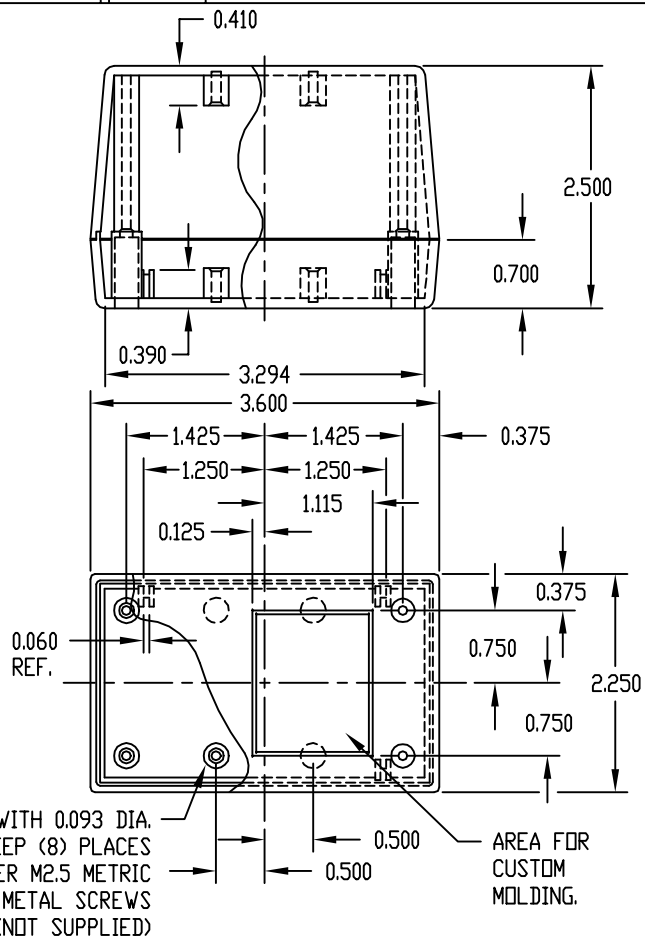

PART NAME

PLASTIBOX (STYLE A)

PART No.

PS-11325

MATERIAL: HIGH-IMPACT ABS  
 COLOR: BLACK OR GRAY  
 FINISH: TEXTURED BODY WITH SMOOTH TOP INSERT  
 FOUR (4) #4 x 0.375" LG. SCREWS SUPPLIED FOR ASSEMBLING TOP.  
 FOUR (4) NON-SKID PUSH-ON FEET SUPPLIED

\*-USABLE AREA ON COVER ALSO AVAILABLE FOR CUSTOM MOLDING.

NOTE: ALL DIMENSIONS HAVE ±0.015 TOLERANCE UNLESS OTHERWISE SPECIFIED.

PART NAME

PLASTIBOX (STYLE A)

PART No.

PT-11372

MATERIAL: HIGH-IMPACT ABS  
 COLOR: BLACK OR GRAY  
 FINISH: TEXTURED BODY WITH TEXTURED TOP  
 FOUR (4) #4 x 0.375" LG. SCREWS SUPPLIED FOR ASSEMBLING TOP.  
 FOUR (4) NON-SKID PUSH-ON FEET SUPPLIED

NOTE: ALL DIMENSIONS HAVE ±0.015 TOLERANCE UNLESS OTHERWISE SPECIFIED.