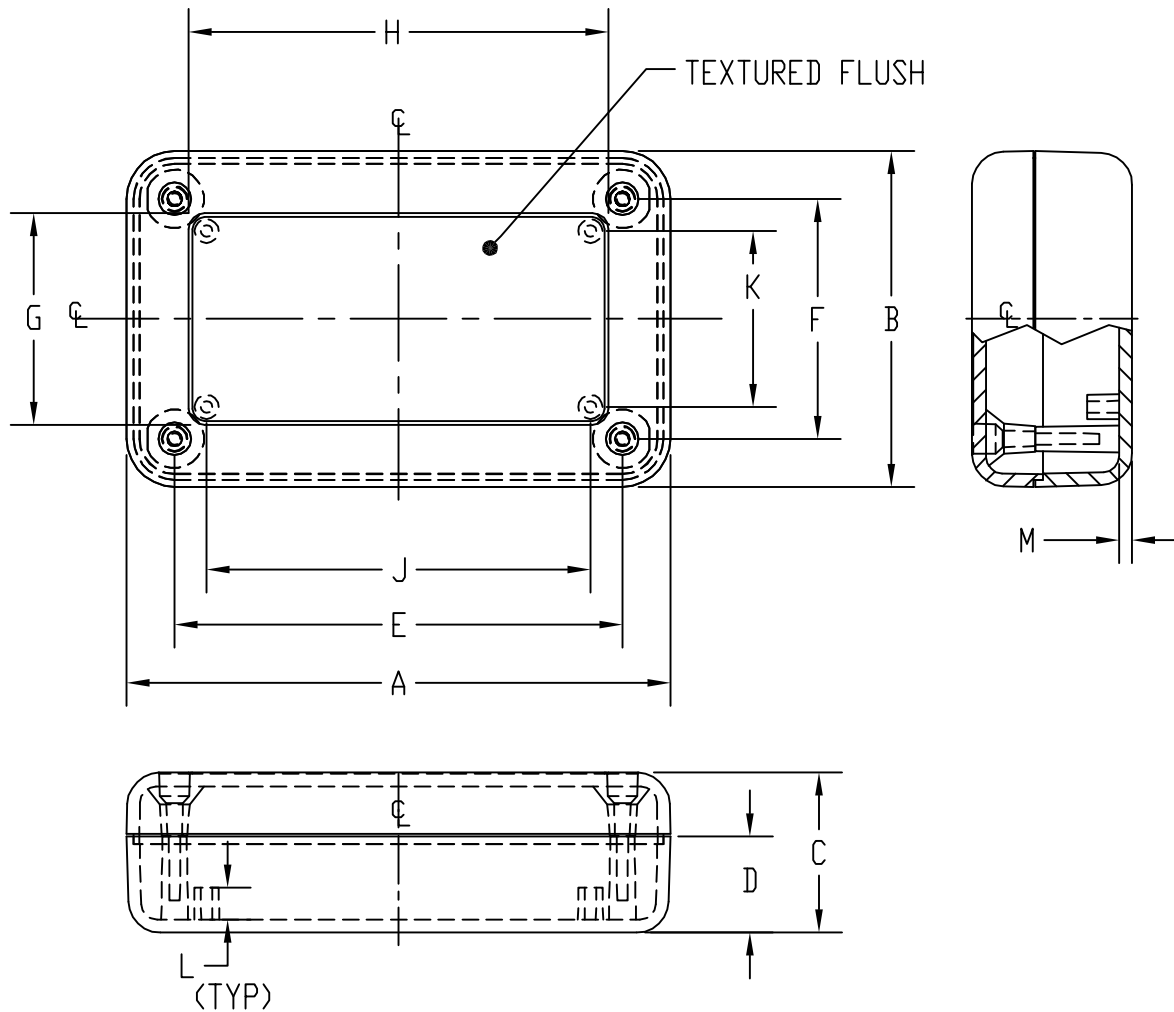

PART  
NAME

PLASTIBOX (STYLE H)

PART  
No.

PT-11630 TO PT-11668

MATERIAL: ABS THERMOPLASTIC (UL94-5VA RATED)

FINISH: BODY & COVER TEXTURED (OUTSIDE SURFACE)

COLOR: BLACK

FOUR(4) #4 X 0.50 LG SCREWS USED FOR ASSEMBLY (INCLUDED)

MOUNTING BOSSES ARE  $\phi 0.188$  AND WILL ACCEPT  
#4 X 0.25 LG SHEET METAL SCREWS (NOT INCLUDED).

NOTE: ALL DIMENSIONS HAVE  $\pm 0.010$  TOLERANCE  
UNLESS OTHERWISE SPECIFIED.

| PART NO. | A     | B     | C     | D     | E     | F     | G     | H     | J     | K     | L     | M     |
|----------|-------|-------|-------|-------|-------|-------|-------|-------|-------|-------|-------|-------|
| PT-11630 | 4.000 | 2.062 | 1.140 | 0.754 | 3.375 | 1.414 | 1.188 | 3.156 | 2.938 | 0.971 | 0.250 | 0.100 |
| PT-11642 | 4.250 | 2.625 | 1.250 | 0.754 | 3.500 | 1.875 | 1.655 | 3.280 | 3.000 | 1.375 | 0.250 | 0.100 |
| PT-11653 | 5.625 | 3.250 | 1.140 | 0.754 | 4.875 | 2.500 | 2.280 | 4.655 | 4.375 | 2.000 | 0.250 | 0.100 |
| PT-11657 | 5.625 | 3.250 | 1.372 | 0.754 | 4.875 | 2.500 | 2.280 | 4.655 | 4.375 | 2.000 | 0.250 | 0.100 |
| PT-11664 | 6.016 | 4.010 | 1.140 | 0.754 | 5.265 | 3.260 | 3.040 | 5.040 | 4.760 | 2.755 | 0.250 | 0.100 |
| PT-11668 | 6.016 | 4.010 | 1.500 | 0.754 | 5.265 | 3.260 | 3.040 | 5.040 | 4.760 | 2.755 | 0.250 | 0.100 |