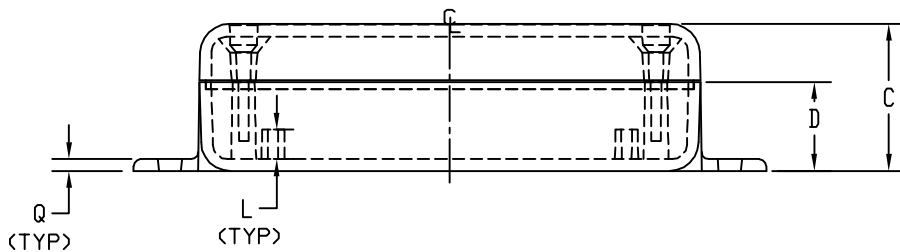

PART NAME

PLASTIBOX (STYLE H)

PART No.

PT-11630-MB TO PT-11668-MB

MATERIAL: ABS THERMOPLASTIC (UL94-5VA RATED)

FINISH: BODY & COVER TEXTURED (OUTSIDE SURFACE)

COLOR: BLACK

FOUR(4) #4 X 0.50 LG SCREWS USED FOR ASSEMBLY (INCLUDED)

MOUNTING BOSSES ARE $\varnothing 0.188$ AND WILL ACCEPT #4 X 0.25 LG SHEET METAL SCREWS (NOT INCLUDED).

MOUNTING HOLES ARE $\varnothing 0.188$.

NOTE: ALL DIMENSIONS HAVE ± 0.010 TOLERANCE UNLESS OTHERWISE SPECIFIED.

PART NO.	A	B	C	D	E	F	G	H	J	K	L	M	N	P	Q	R
PT-11630-MB	4.000	2.062	1.140	0.754	3.375	1.414	1.188	3.156	2.938	0.971	0.250	0.100	4.500	5.104	0.100	0.750
PT-11642-MB	4.250	2.625	1.250	0.754	3.500	1.875	1.655	3.280	3.000	1.375	0.250	0.100	4.750	5.370	0.100	0.750
PT-11653-MB	5.625	3.250	1.140	0.754	4.875	2.500	2.280	4.655	4.375	2.000	0.250	0.100	6.125	6.745	0.100	0.750
PT-11657-MB	5.625	3.250	1.372	0.754	4.875	2.500	2.280	4.655	4.375	2.000	0.250	0.100	6.125	6.745	0.100	0.750
PT-11664-MB	6.016	4.010	1.140	0.754	5.265	3.260	3.040	5.040	4.760	2.755	0.250	0.100	6.520	7.140	0.100	0.750
PT-11668-MB	6.016	4.010	1.500	0.754	5.265	3.260	3.040	5.040	4.760	2.755	0.250	0.100	6.520	7.140	0.100	0.750