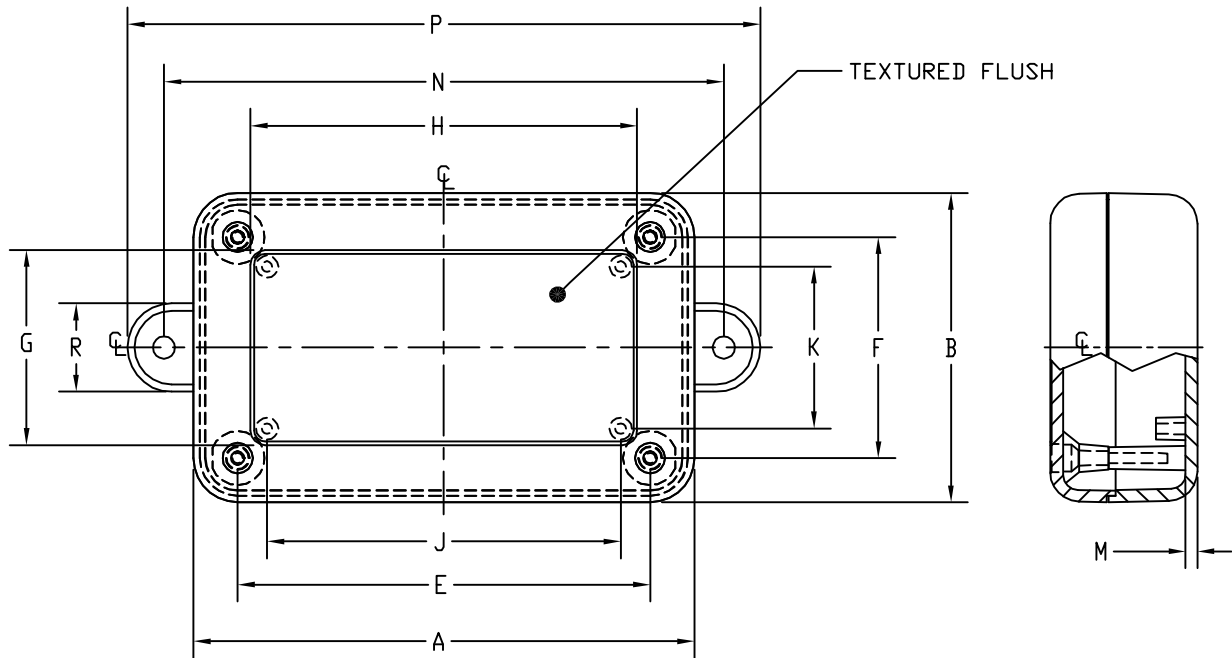

PART NAME

PLASTIBOX (STYLE H)

PART No.

PT-11630-MB TO PT-11668-MB

MATERIAL: ABS THERMOPLASTIC (UL94-5VA RATED)

FINISH: BODY & COVER TEXTURED (OUTSIDE SURFACE)

COLOR: BLACK

FOUR(4) #4 X 0.50 LG SCREWS USED FOR ASSEMBLY (INCLUDED)

MOUNTING BOSSES ARE $\varnothing 0.188$ AND WILL ACCEPT #4 X 0.25 LG SHEET METAL SCREWS (NOT INCLUDED).

MOUNTING HOLES ARE $\varnothing 0.188$.

NOTE: ALL DIMENSIONS HAVE ± 0.010 TOLERANCE UNLESS OTHERWISE SPECIFIED.

PART NO.	A	B	C	D	E	F	G	H	J	K	L	M	N	P	Q	R
PT-11630-MB	4.000	2.062	1.140	0.754	3.375	1.414	1.188	3.156	2.938	0.971	0.250	0.100	4.500	5.104	0.100	0.750
PT-11642-MB	4.250	2.625	1.250	0.754	3.500	1.875	1.655	3.280	3.000	1.375	0.250	0.100	4.750	5.370	0.100	0.750
PT-11653-MB	5.625	3.250	1.140	0.754	4.875	2.500	2.280	4.655	4.375	2.000	0.250	0.100	6.125	6.745	0.100	0.750
PT-11657-MB	5.625	3.250	1.372	0.754	4.875	2.500	2.280	4.655	4.375	2.000	0.250	0.100	6.125	6.745	0.100	0.750
PT-11664-MB	6.016	4.010	1.140	0.754	5.265	3.260	3.040	5.040	4.760	2.755	0.250	0.100	6.520	7.140	0.100	0.750
PT-11668-MB	6.016	4.010	1.500	0.754	5.265	3.260	3.040	5.040	4.760	2.755	0.250	0.100	6.520	7.140	0.100	0.750