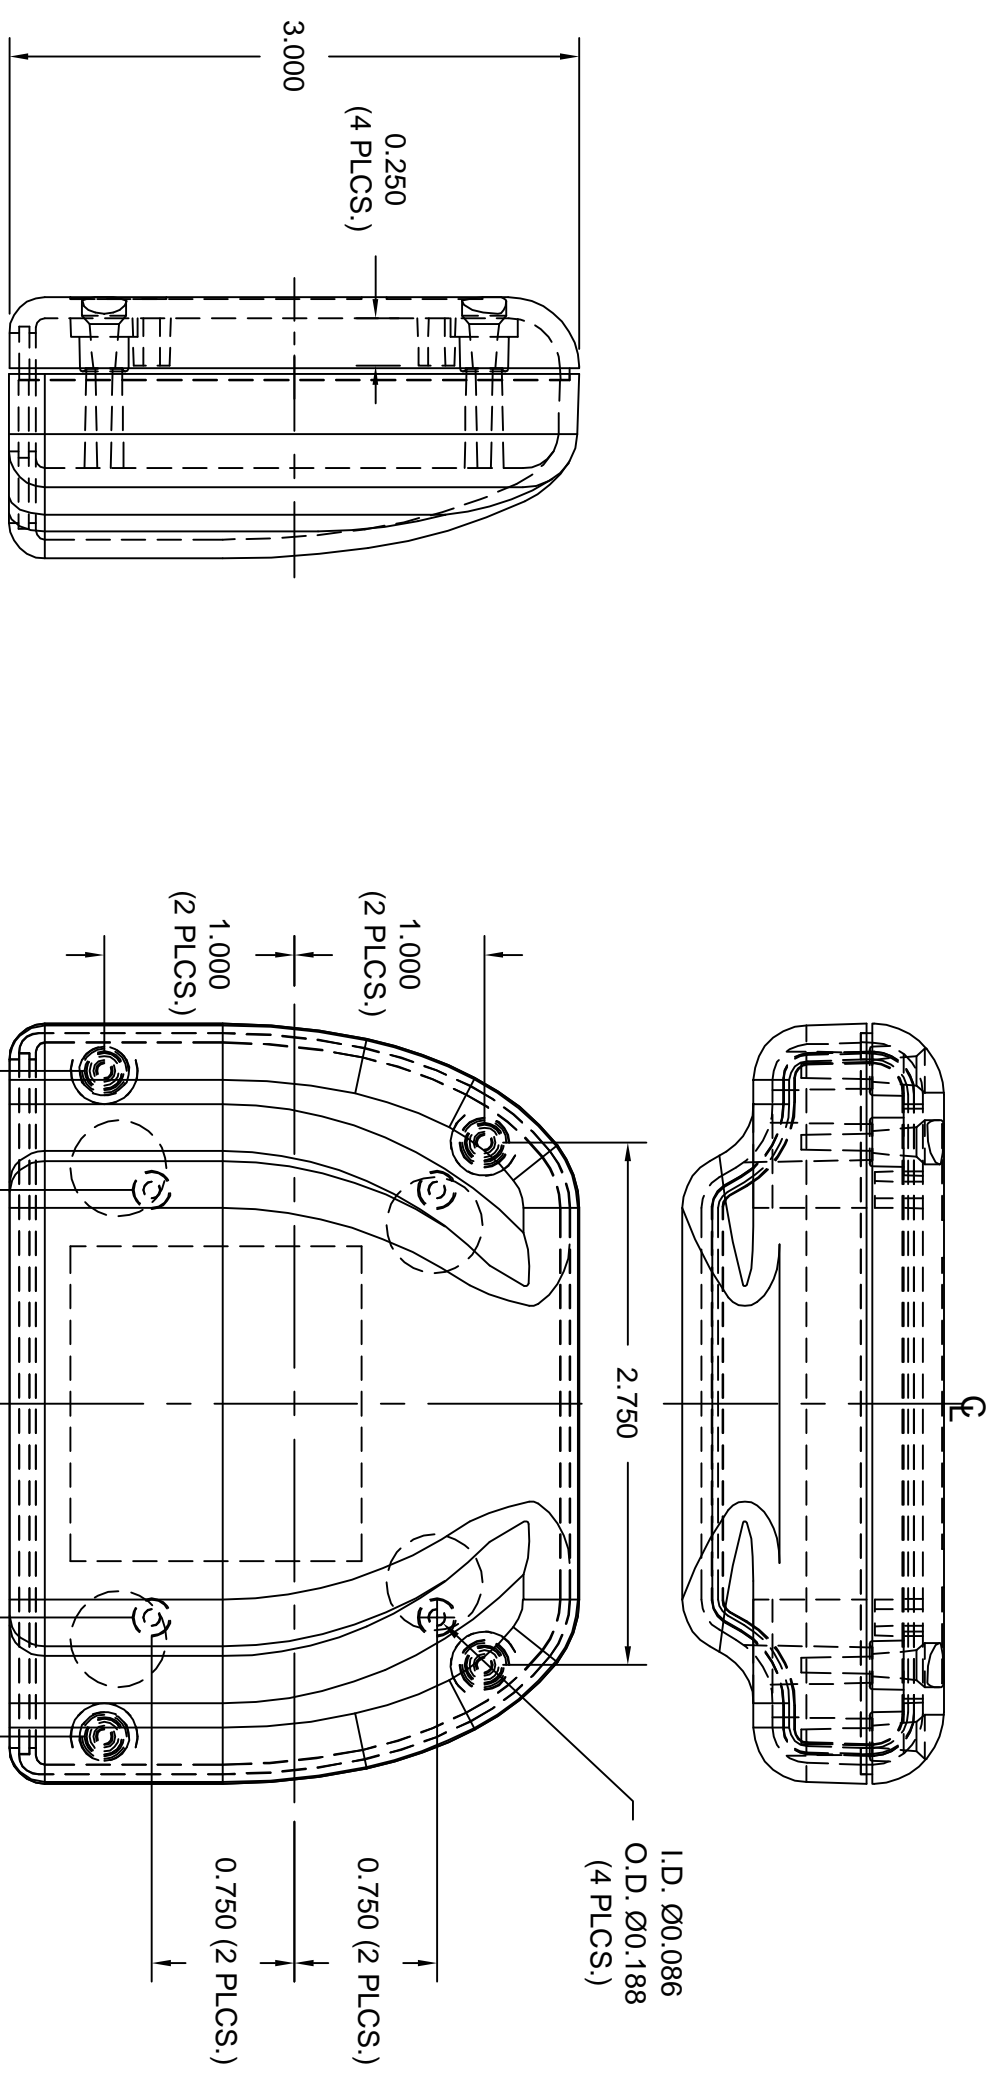

DWG. NO.	PT-11743
ISSUE	REVISIONS

- NOTES:
- 1) PC BOARD BOSSES WILL ACCEPT A #4 X 1/4" THREAD FORMING SCREW
  - 2) MATERIAL: ABS - UL94-5VA
  - 3) FINISH: BLACK TEXTURE
  - 4) DIMENSIONS ARE TO THEORETICAL SHARP CORNERS.
  - 5) INCLUDES (4) #4-24 X 5/8 HI-LOW THREAD FORMING, CSK, OVAL HEAD, PHILLIPS DRIVE SCREWS FOR ATTACHING BODY TO COVER. (MAX TORQUE 4.5 IN-LBS)

ITEM REQ'D.		PART NO.		DESCRIPTION	
MATERIAL: AS NOTED		SCALE:		NAME:	
FINISH: SEE SPEC.		BUD INDUSTRIES, INC.		PLASTIBOX STYLE I	
DR. DP 5-23-05		WILDOUGHBY, OHIO		DWG. NO. PT-11743	
CH. APP.					
TOLERANCES:		UNLESS OTHERWISE SPECIFIED			
±.005 BETWEEN HOLE CENTERS					
±.015 FROM SHEARED EDGE					
±.032 FROM A BENT SURFACE					
±.063 BETWEEN ASSEMBLED SURFACES					
QTY.	USED	DN			