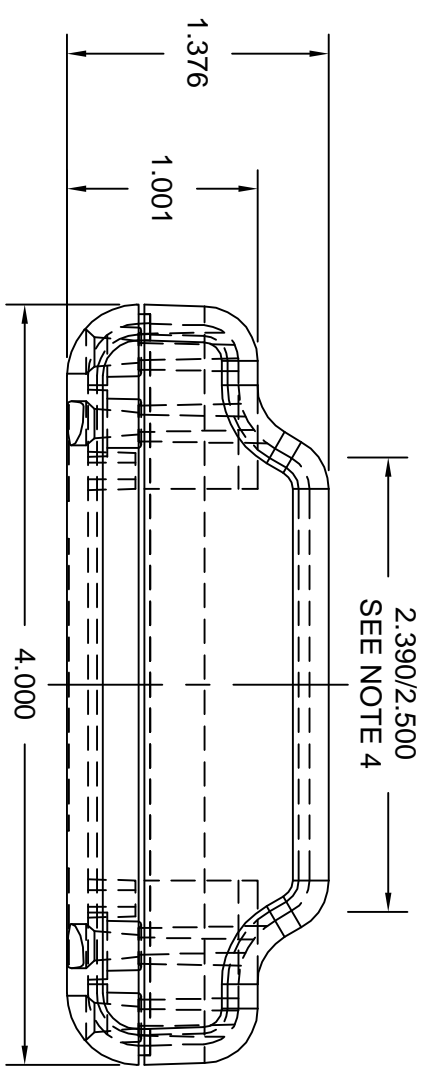

DWG. NO.	PT-11743
ISSUE	REVISIONS

- NOTES:
- 1) PC BOARD BOSSES WILL ACCEPT A #4 X 1/4" THREAD FORMING SCREW
  - 2) MATERIAL: ABS - UL94-5VA
  - 3) FINISH: BLACK TEXTURE
  - 4) DIMENSIONS ARE TO THEORETICAL SHARP CORNERS.
  - 5) INCLUDES (4) #4-24 X 5/8 HI-LOW THREAD FORMING, CSK, OVAL HEAD, PHILLIPS DRIVE SCREWS FOR ATTACHING BODY TO COVER. (MAX TORQUE 4.5 IN-LBS)

ITEM REQ'D.		PART NO.		DESCRIPTION	
MATERIAL: AS NOTED		SCALE:		NAME:	
FINISH: SEE SPEC.		BUD INDUSTRIES, INC.		PLASTIBOX STYLE I	
DR. DP 5-23-05		WILDOUGHBY, OHIO		DWG. NO. PT-11743	
CH. APP.					
TOLERANCES:		UNLESS OTHERWISE SPECIFIED			
±.005 BETWEEN HOLE CENTERS					
±.015 FROM SHEARED EDGE					
±.032 FROM A BENT SURFACE					
±.063 BETWEEN ASSEMBLED SURFACES					
QTY.	USED	DN			