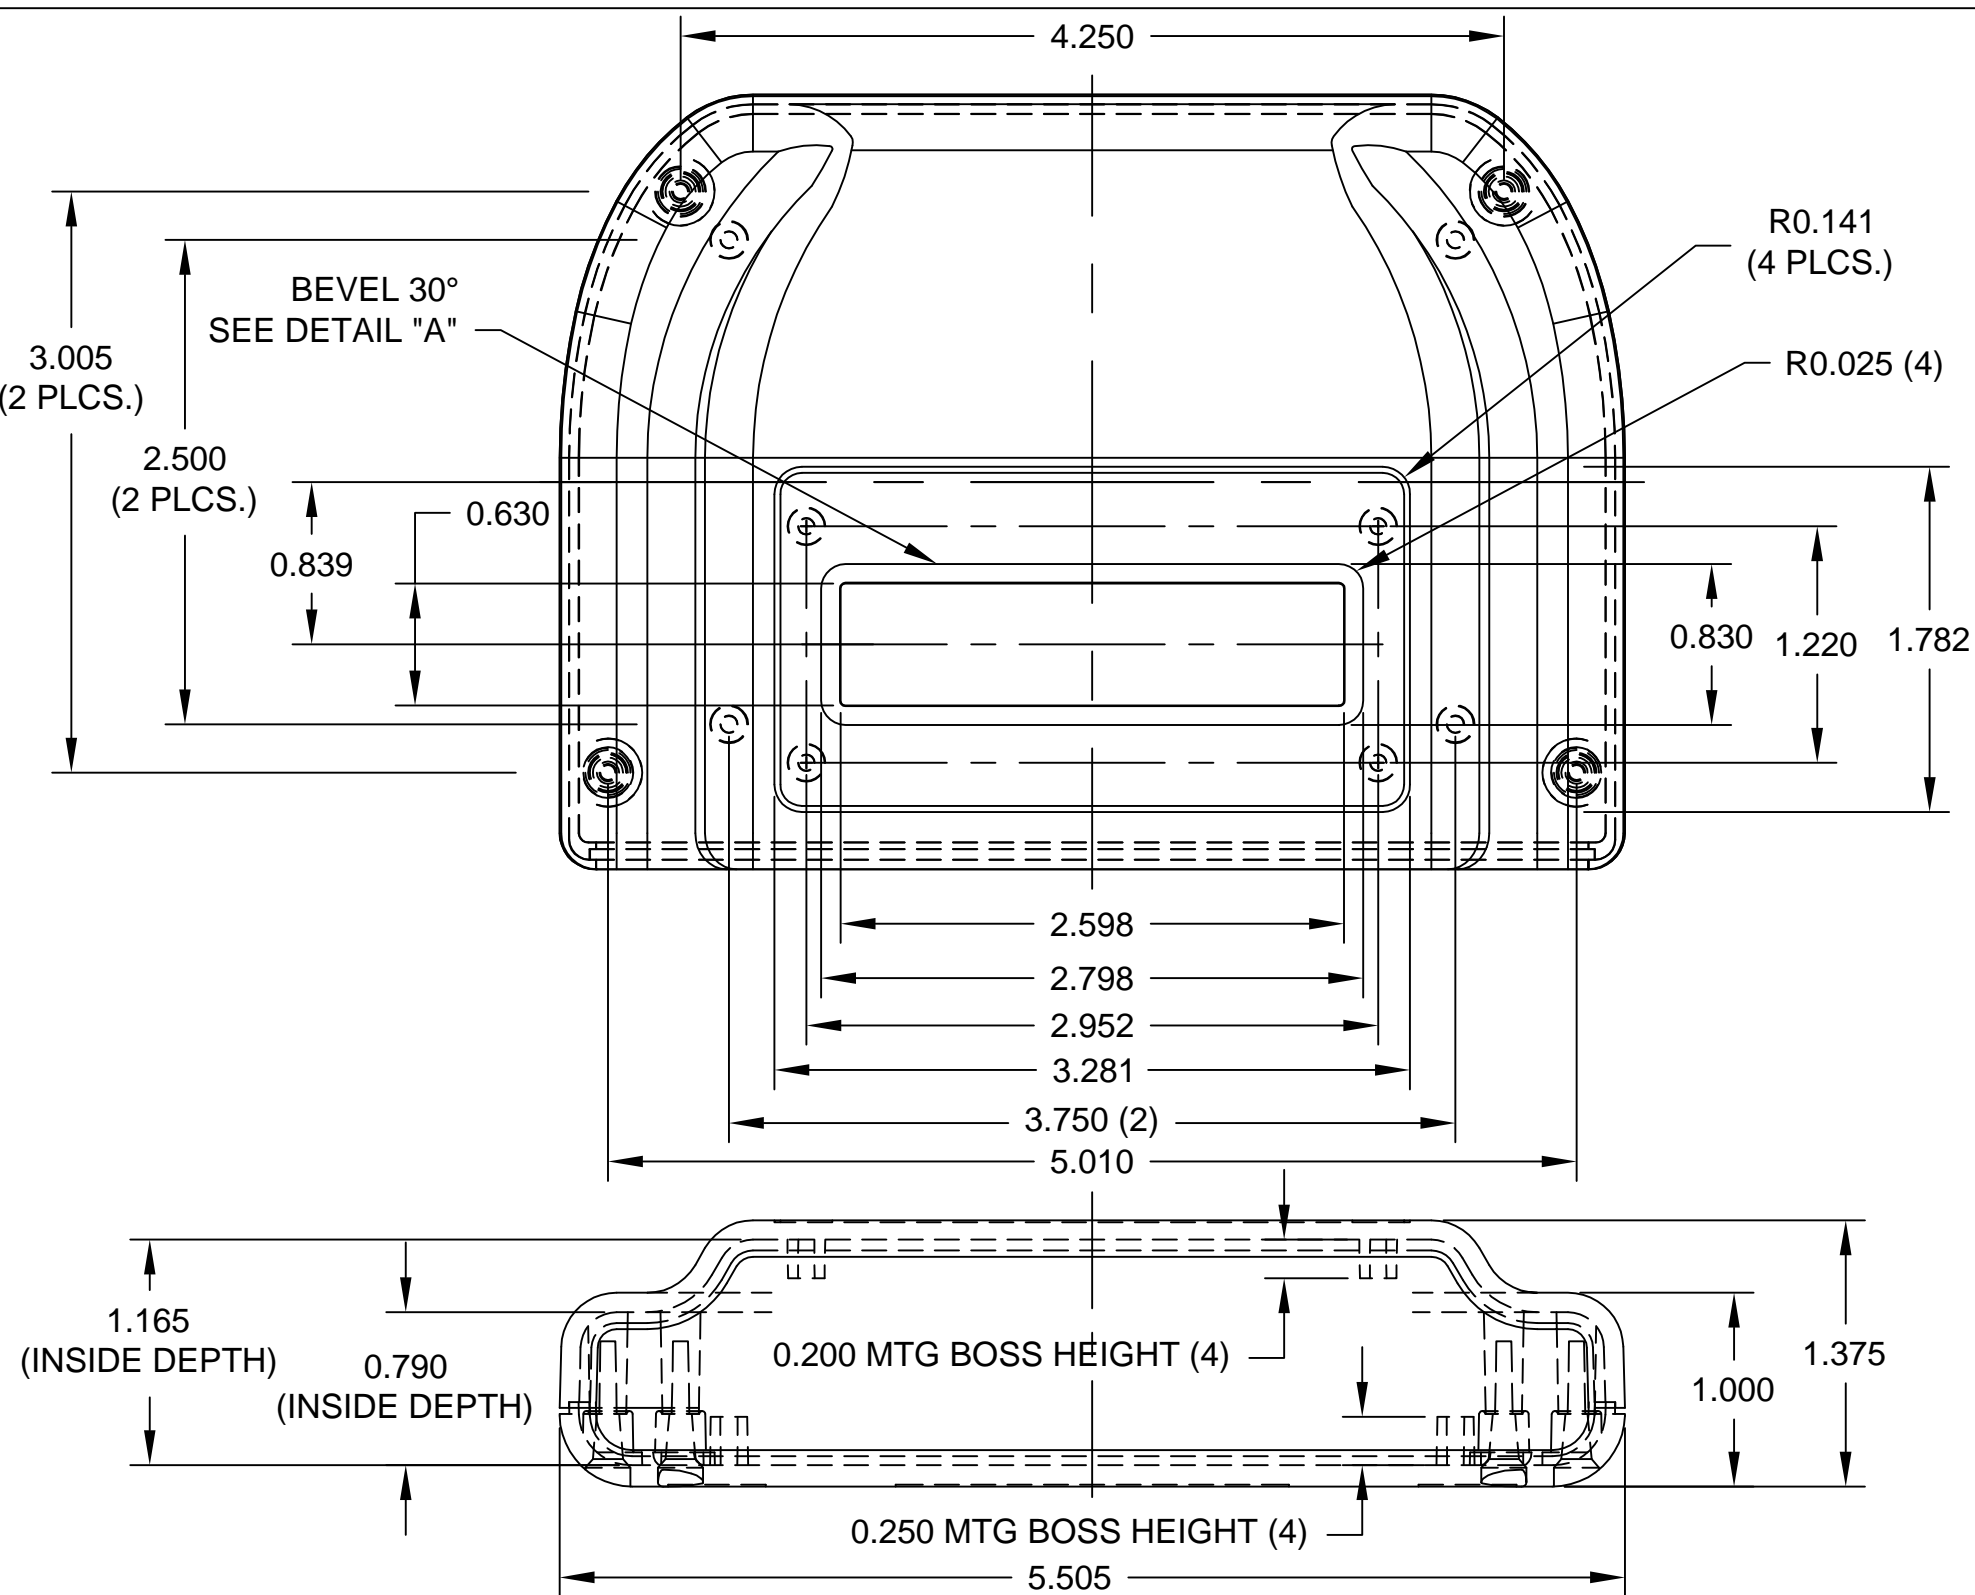

DWG. NO.	PT-11754-DW
ISSUE	REVISIONS

- NOTES:
- 1) PC BOARD BOSSES WILL ACCEPT A #4 X 1/4" THREAD FORMING SCREW
 - 2) MATERIAL: ABS - UL94-5VA
 - 3) FINISH: BLACK TEXTURE
 - 4) DIMENSIONS ARE TO THEORETICAL SHARP CORNERS.
 - 5) INCLUDES (4) #4-24 x 5/8 HI-LOW THREAD FORMING, CSK, OVAL HEAD, PHILLIPS DRIVE SCREWS FOR ATTACHING BODY TO COVER (MAX TORQUE 4.5 IN-LBS)

ITEM		REQ'D.	PART NO.	DESCRIPTION
TOLERANCES:		MAT: AS NOTED	SCALE:	NAME:
±.005 BETWEEN HOLE CENTERS		FINISH: SEE SPEC.	 BUD INDUSTRIES, INC.	PLASTIBOX STYLE I WITH DISPLAY WINDOW
±.015 FROM SHEARED EDGE		DR. DP 5-23-05		
±.032 FROM A BENT SURFACE		CH.	WILLOUGHBY, OHIO	DWG. NO. PT-11754-DW
±.063 BETWEEN ASSEMBLED SURFACES		APP.		
QTY.	USED ON	UNLESS OTHERWISE SPECIFIED		