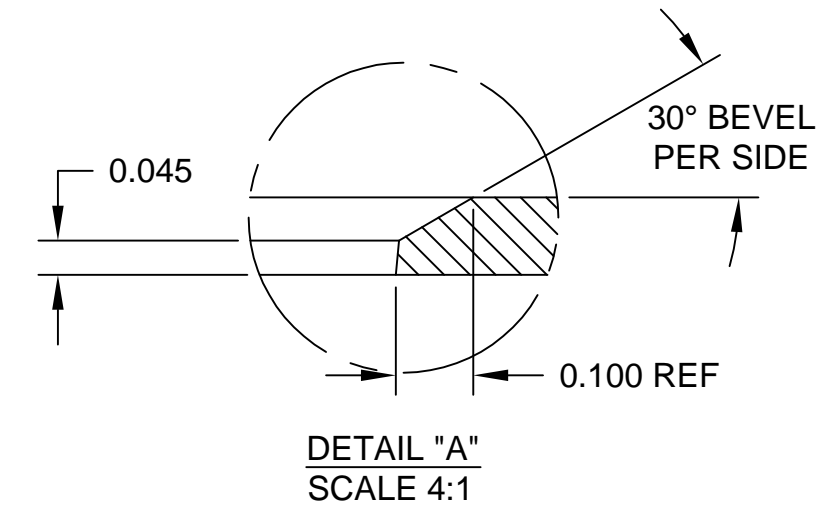

DWG. NO.	PT-11754-DW
ISSUE	REVISIONS

- NOTES:
- 1) PC BOARD BOSSES WILL ACCEPT A #4 X 1/4" THREAD FORMING SCREW
 - 2) MATERIAL: ABS - UL94-5VA
 - 3) FINISH: BLACK TEXTURE
 - 4) DIMENSIONS ARE TO THEORETICAL SHARP CORNERS.
 - 5) INCLUDES (4) #4-24 x 5/8 HI-LOW THREAD FORMING, CSK, OVAL HEAD, PHILLIPS DRIVE SCREWS FOR ATTACHING BODY TO COVER (MAX TORQUE 4.5 IN-LBS)

ITEM		REQ'D.	PART NO.	DESCRIPTION
TOLERANCES:		MAT: AS NOTED	SCALE:	NAME:
±.005 BETWEEN HOLE CENTERS		FINISH: SEE SPEC.	 BUD INDUSTRIES, INC.	PLASTIBOX STYLE I WITH DISPLAY WINDOW
±.015 FROM SHEARED EDGE		DR. DP 5-23-05		
±.032 FROM A BENT SURFACE		CH.	WILLOUGHBY, OHIO	DWG. NO. PT-11754-DW
±.063 BETWEEN ASSEMBLED SURFACES		APP.		
QTY.	USED ON	UNLESS OTHERWISE SPECIFIED		