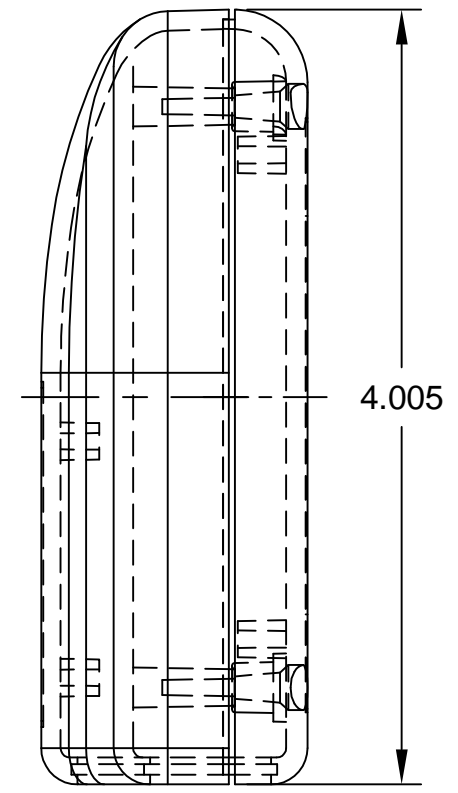

DWG. NO.	PT-11754-DW
ISSUE	REVISIONS

- NOTES:
- 1) PC BOARD BOSSES WILL ACCEPT A #4 X 1/4" THREAD FORMING SCREW
 - 2) MATERIAL: ABS - UL94-5VA
 - 3) FINISH: BLACK TEXTURE
 - 4) DIMENSIONS ARE TO THEORETICAL SHARP CORNERS.
 - 5) INCLUDES (4) #4-24 x 5/8 HI-LOW THREAD FORMING, CSK, OVAL HEAD, PHILLIPS DRIVE SCREWS FOR ATTACHING BODY TO COVER (MAX TORQUE 4.5 IN-LBS)

ITEM		REQ'D.	PART NO.	DESCRIPTION
TOLERANCES:		MAT: AS NOTED	SCALE:	NAME:
±.005 BETWEEN HOLE CENTERS		FINISH: SEE SPEC.	 BUD INDUSTRIES, INC.	PLASTIBOX STYLE I WITH DISPLAY WINDOW
±.015 FROM SHEARED EDGE		DR. DP 5-23-05		
±.032 FROM A BENT SURFACE		CH.	WILLOUGHBY, OHIO	DWG. NO. PT-11754-DW
±.063 BETWEEN ASSEMBLED SURFACES		APP.		
QTY.	USED ON	UNLESS OTHERWISE SPECIFIED		