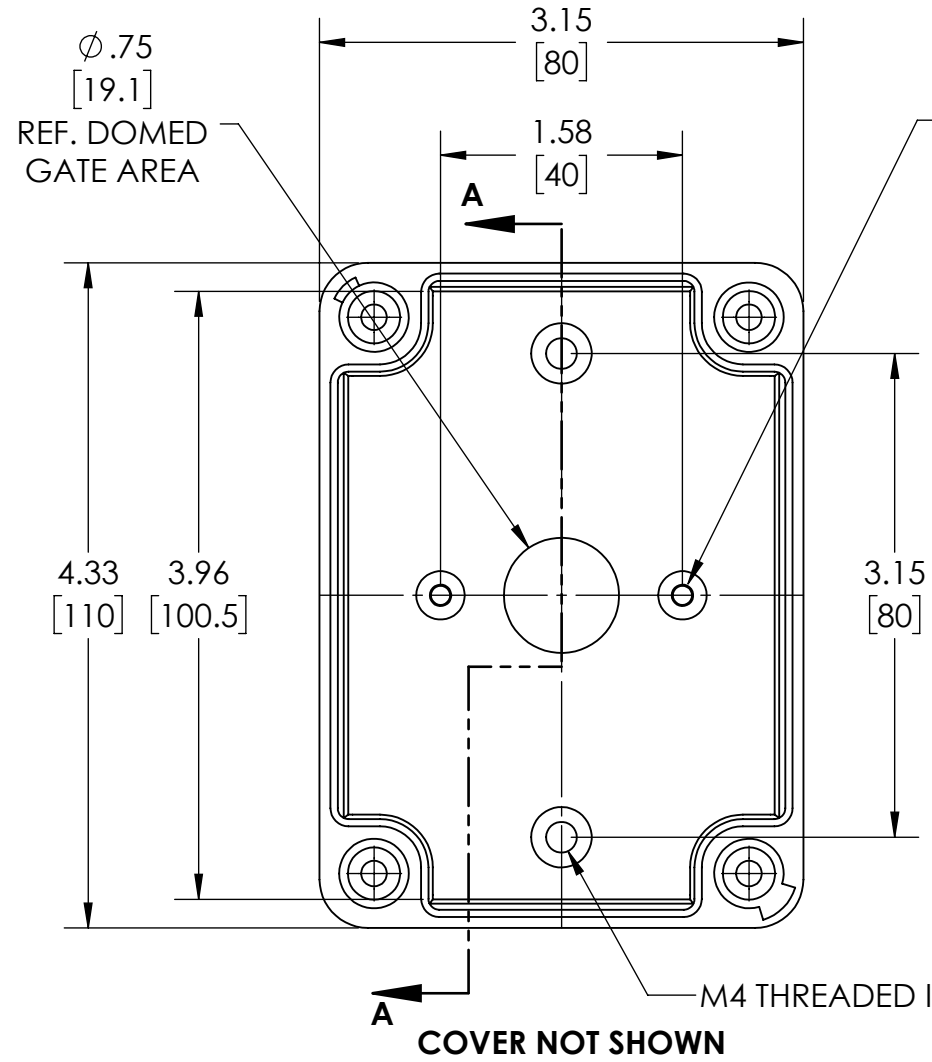

DRAWING FOR REFERENCE
WE RESERVE THE RIGHT TO MAKE CHANGES TO OUR
STANDARD PRODUCTS. PLEASE CONSULT WITH BUD INDUSTRIES
PRIOR TO USING THIS DRAWING FOR DESIGN PURPOSE.

$\phi .14 \times 0.270$ DP 2X
[3.6] [6.9]