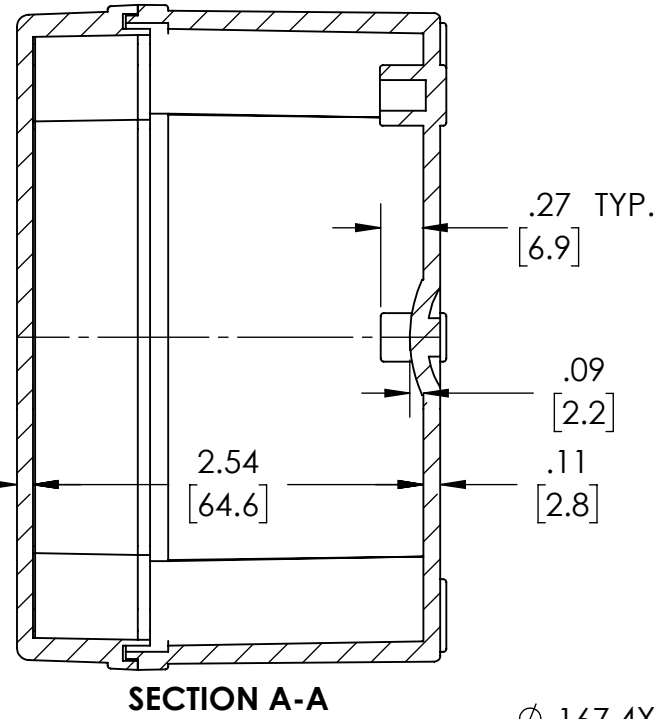

- NOTES:
- 1- MATERIAL: BODY - POLYCARBONATE WITH 10% FIBERGLASS
COVER - POLYCARBONATE
 - 2- COLOR: NO SUFFIX - GRAY BODY & GRAY COVER
(-C) SUFFIX - GRAY BODY & CLEAR COVER
 - 3- COVER ATTACHES WITH NON-METALLIC CAPTIVE SCREWS
1.4" [36.5mm] LENGTH (ITEMS NOT SHOWN)
GASKET IS INSTALLED IN COVER
 - 4- SUPPLIED WITH TWO M4 x 8mm LG. PAN HEAD SCREWS
(ITEMS NOT SHOWN)
 - 5- DIMENSIONS ARE INCH [MM]
- OPTIONAL ACCESSORIES:
 STEEL INTERNAL PANEL #PTX-25308
 PLASTIC INTERNAL PANEL #PTX-25308-P
 STEEL EXTERNAL BRACKET #NBX-10922
 PLASTIC EXTERNAL BRACKET #PIX-4117