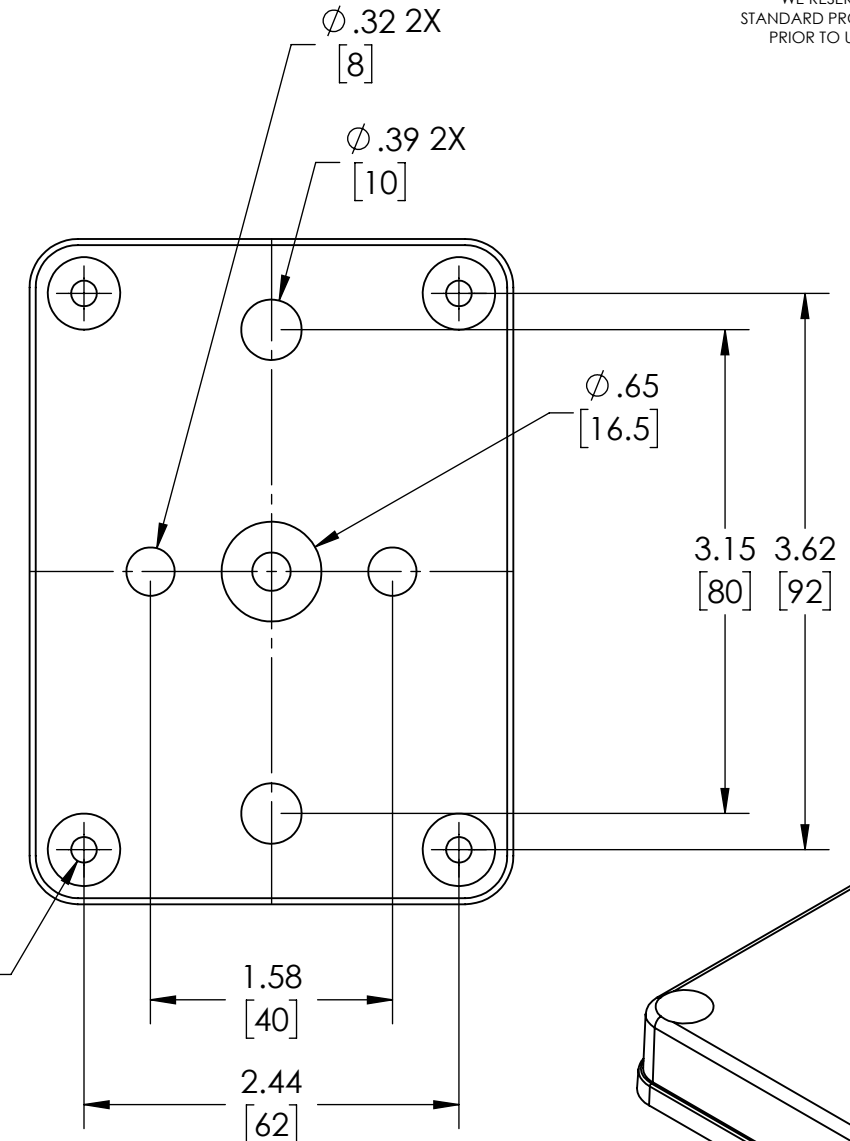

DRAWING FOR REFERENCE
 WE RESERVE THE RIGHT TO MAKE CHANGES TO OUR
 STANDARD PRODUCTS. PLEASE CONSULT WITH BUD INDUSTRIES
 PRIOR TO USING THIS DRAWING FOR DESIGN PURPOSE.

$\phi .14 \times 0.270$ DP 2X
 [3.6] [6.9]

- NOTES:
- 1- MATERIAL: BODY - POLYCARBONATE WITH 10% FIBERGLASS
COVER - POLYCARBONATE
 - 2- COLOR: NO SUFFIX - GRAY BODY & GRAY COVER
(-C) SUFFIX - GRAY BODY & CLEAR COVER
 - 3- COVER ATTACHES WITH NON-METALLIC CAPTIVE SCREWS
1.4" [36.5mm] LENGTH (ITEMS NOT SHOWN)
GASKET IS INSTALLED IN COVER
 - 4- SUPPLIED WITH TWO M4 x 8mm LG. PAN HEAD SCREWS
(ITEMS NOT SHOWN)
 - 5- DIMENSIONS ARE INCH [MM]
- OPTIONAL ACCESSORIES:
 STEEL INTERNAL PANEL #PTX-25308
 PLASTIC INTERNAL PANEL #PTX-25308-P
 STEEL EXTERNAL BRACKET #NBX-10922
 PLASTIC EXTERNAL BRACKET #PIX-4117