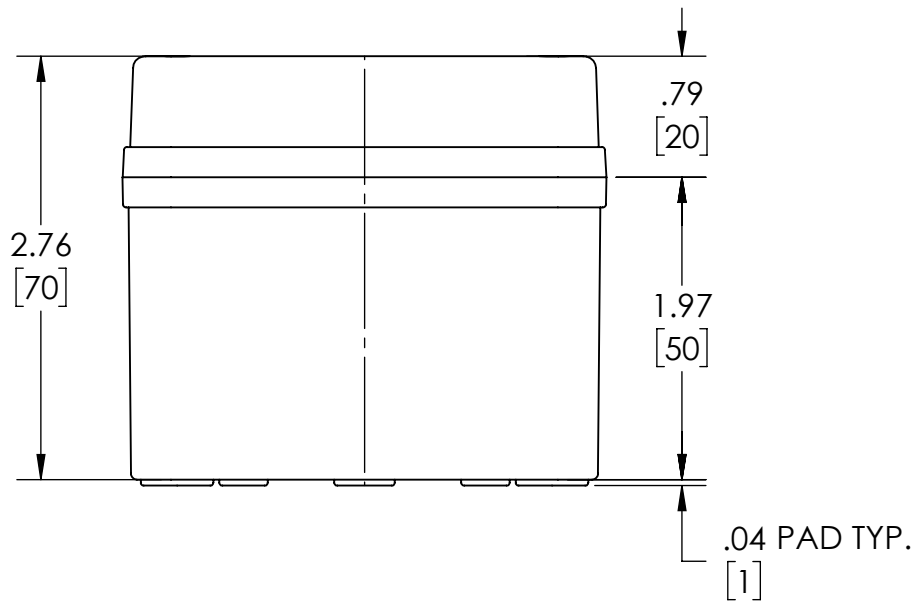

- NOTES:
- 1- MATERIAL: BODY - POLYCARBONATE WITH 10% FIBERGLASS
COVER - POLYCARBONATE
 - 2- COLOR: NO SUFFIX - GRAY BODY & GRAY COVER
(-C) SUFFIX - GRAY BODY & CLEAR COVER
 - 3- COVER ATTACHES WITH NON-METALLIC CAPTIVE SCREWS
1.4" [36.5mm] LENGTH (ITEMS NOT SHOWN)
GASKET IS INSTALLED IN COVER
 - 4- SUPPLIED WITH TWO M4 x 8mm LG. PAN HEAD SCREWS
(ITEMS NOT SHOWN)
 - 5- DIMENSIONS ARE INCH [MM]
- OPTIONAL ACCESSORIES:
 STEEL INTERNAL PANEL #PTX-25308
 PLASTIC INTERNAL PANEL #PTX-25308-P
 STEEL EXTERNAL BRACKET #NBX-10922
 PLASTIC EXTERNAL BRACKET #PIX-4117