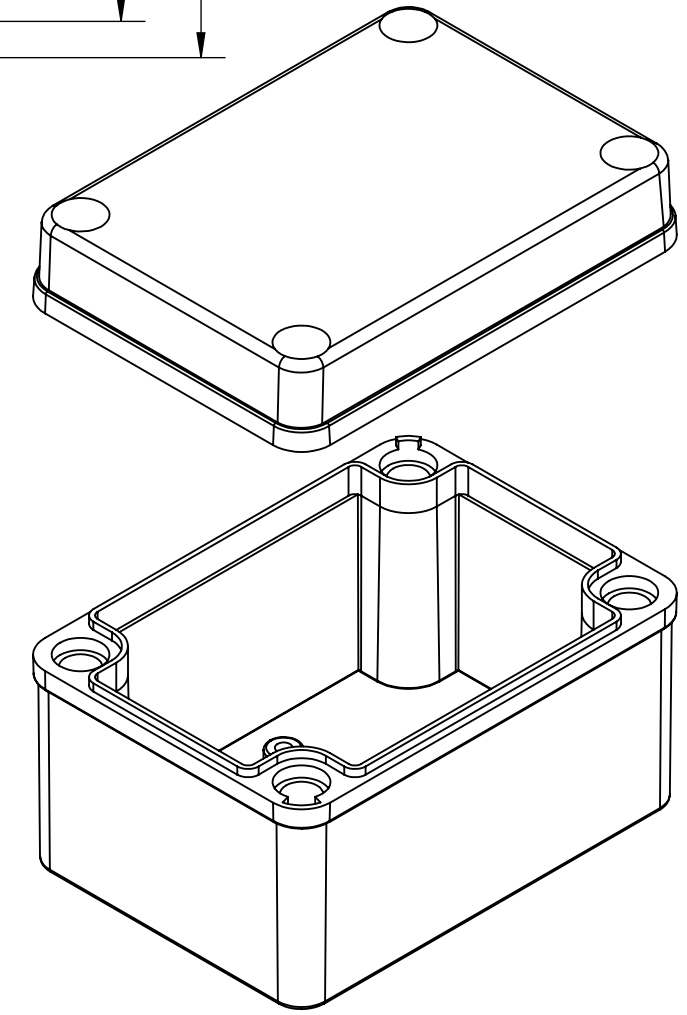

DRAWING FOR REFERENCE
 WE RESERVE THE RIGHT TO MAKE CHANGES TO OUR
 STANDARD PRODUCTS. PLEASE CONSULT WITH BUD INDUSTRIES
 PRIOR TO USING THIS DRAWING FOR DESIGN PURPOSE.

$\phi .14 \times 0.270$ DP 2X
 [3.6] [6.9]

- NOTES:
- 1- MATERIAL: BODY - POLYCARBONATE WITH 10% FIBERGLASS
COVER - POLYCARBONATE
 - 2- COLOR: NO SUFFIX - GRAY BODY & GRAY COVER
(-C) SUFFIX - GRAY BODY & CLEAR COVER
 - 3- COVER ATTACHES WITH NON-METALLIC CAPTIVE SCREWS
1.4" [36.5mm] LENGTH (ITEMS NOT SHOWN)
GASKET IS INSTALLED IN COVER
 - 4- SUPPLIED WITH TWO M4 x 8mm LG. PAN HEAD SCREWS
(ITEMS NOT SHOWN)
 - 5- DIMENSIONS ARE INCH [MM]
- OPTIONAL ACCESSORIES:
 STEEL INTERNAL PANEL #PTX-25308
 PLASTIC INTERNAL PANEL #PTX-25308-P
 STEEL EXTERNAL BRACKET #NBX-10922
 PLASTIC EXTERNAL BRACKET #PIX-4117