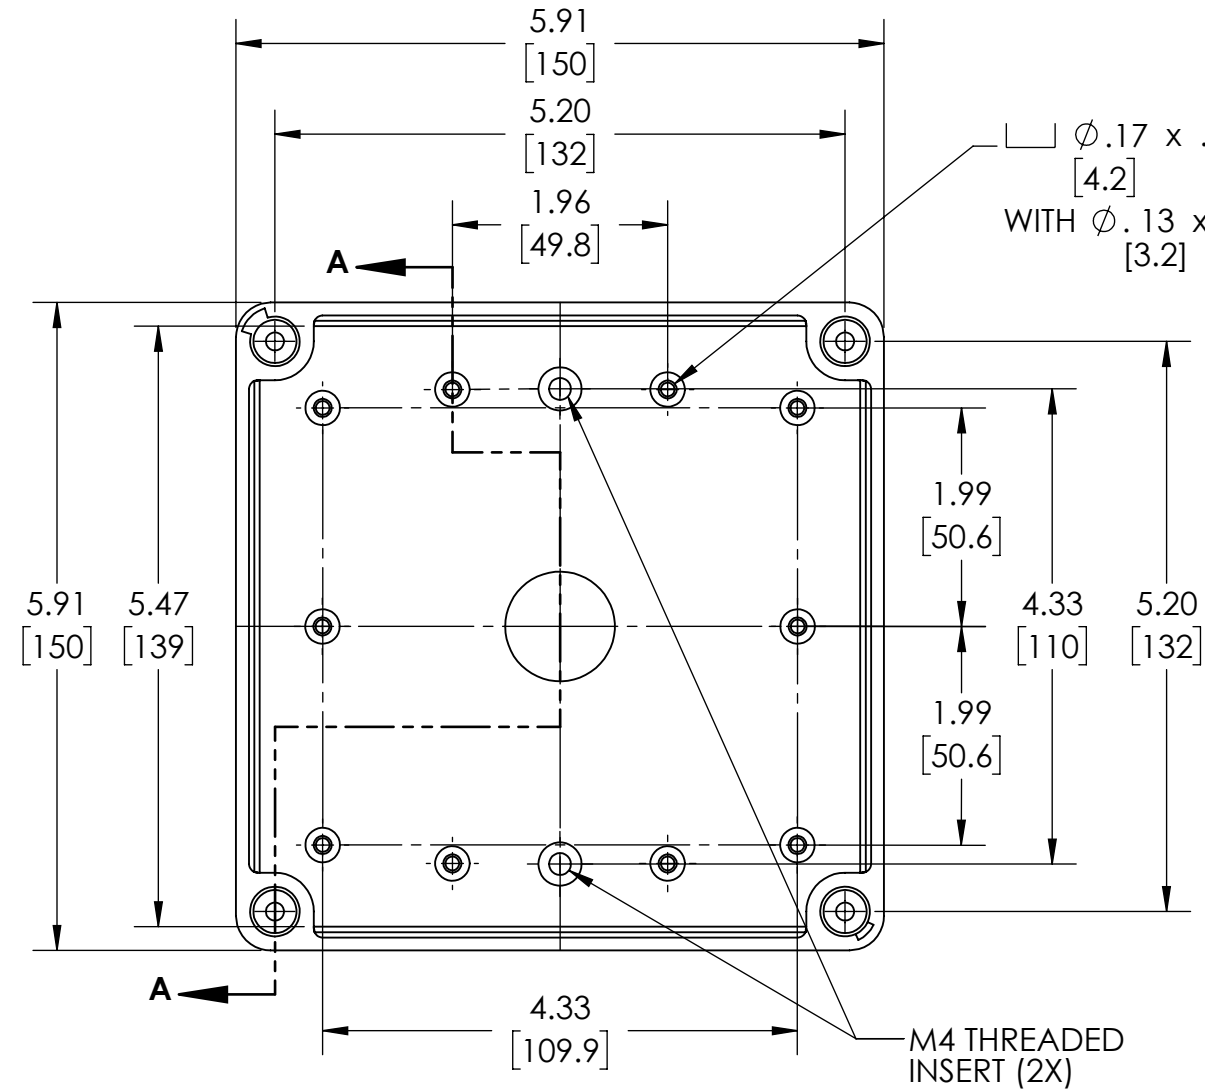

PART NAME

NEMA 4X PLASTIC BOX (PTS SERIES)

PART No.

PTS-25315 & PTS-25315-C

REVISION DATE

5-2-16

DRAWING FOR REFERENCE
WE RESERVE THE RIGHT TO MAKE CHANGES TO OUR STANDARD PRODUCTS. PLEASE CONSULT WITH BUD INDUSTRIES PRIOR TO USING THIS DRAWING FOR DESIGN PURPOSE.

COVER NOT SHOWN

SECTION A-A

NOTES:

- 1- MATERIAL: BODY - GRAY POLYCARBONATE RESIN 10% GLASS FIBER FILLED
COVER - GRAY OR CLEAR (-C SUFFIX) POLYCARBONATE
- 2- UL508 / NEMA TYPE 4X WITH IP-67 TUV RATING & UL-94V0
- 3- CONTINUOUS Poured FOAM GASKET IN COVER
- 4- COVER ATTACHES WITH NON-METALLIC CAPTIVE SCREWS (ITEMS NOT SHOWN)
- 5- SUPPLIED WITH TWO M4 x 8mm LG. PAN HEAD ZINC PLATED STEEL SCREWS (ITEMS NOT SHOWN)
- 6- DIMENSIONS ARE INCH [MM]