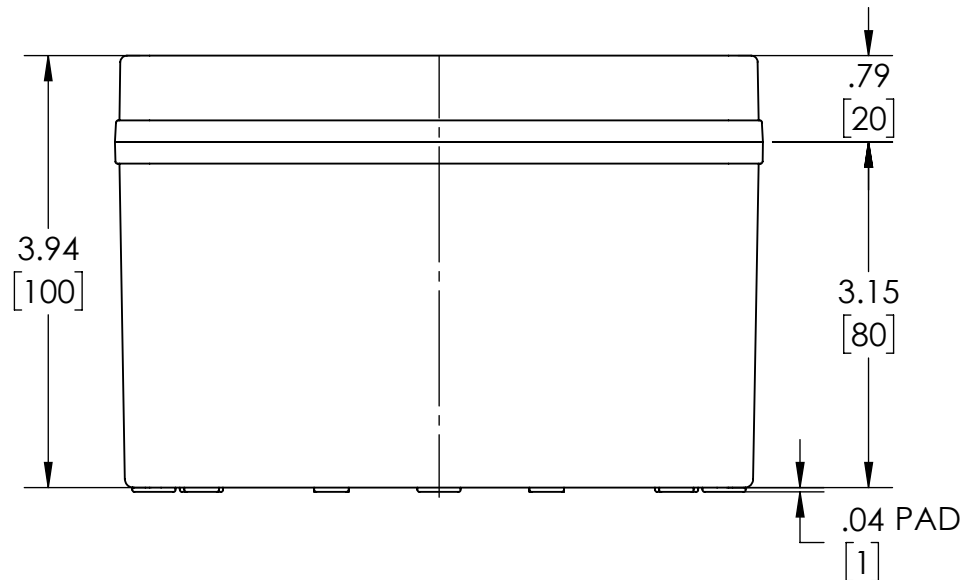

PART NAME

NEMA 4X PLASTIC BOX (PTS SERIES)

PART No.

PTS-25315 & PTS-25315-C

REVISION DATE

5-2-16

DRAWING FOR REFERENCE
WE RESERVE THE RIGHT TO MAKE CHANGES TO OUR STANDARD PRODUCTS. PLEASE CONSULT WITH BUD INDUSTRIES PRIOR TO USING THIS DRAWING FOR DESIGN PURPOSE.

COVER NOT SHOWN

SECTION A-A

NOTES:

- 1- MATERIAL: BODY - GRAY POLYCARBONATE RESIN 10% GLASS FIBER FILLED
COVER - GRAY OR CLEAR (-C SUFFIX) POLYCARBONATE
- 2- UL508 / NEMA TYPE 4X WITH IP-67 TUV RATING & UL-94V0
- 3- CONTINUOUS Poured FOAM GASKET IN COVER
- 4- COVER ATTACHES WITH NON-METALLIC CAPTIVE SCREWS (ITEMS NOT SHOWN)
- 5- SUPPLIED WITH TWO M4 x 8mm LG. PAN HEAD ZINC PLATED STEEL SCREWS (ITEMS NOT SHOWN)
- 6- DIMENSIONS ARE INCH [MM]