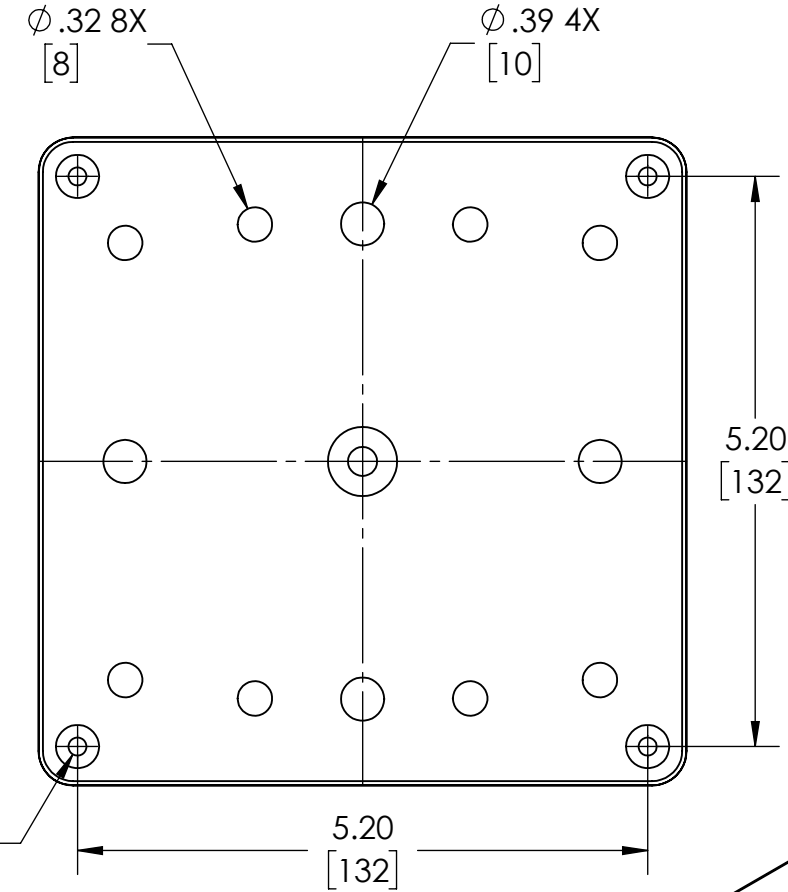

PART NAME

NEMA 4X PLASTIC BOX (PTS SERIES)

PART No.

PTS-25315 & PTS-25315-C

REVISION DATE

5-2-16

DRAWING FOR REFERENCE
WE RESERVE THE RIGHT TO MAKE CHANGES TO OUR STANDARD PRODUCTS. PLEASE CONSULT WITH BUD INDUSTRIES PRIOR TO USING THIS DRAWING FOR DESIGN PURPOSE.

COVER NOT SHOWN

SECTION A-A

NOTES:

- 1- MATERIAL: BODY - GRAY POLYCARBONATE RESIN 10% GLASS FIBER FILLED
COVER - GRAY OR CLEAR (-C SUFFIX) POLYCARBONATE
- 2- UL508 / NEMA TYPE 4X WITH IP-67 TUV RATING & UL-94V0
- 3- CONTINUOUS Poured FOAM GASKET IN COVER
- 4- COVER ATTACHES WITH NON-METALLIC CAPTIVE SCREWS (ITEMS NOT SHOWN)
- 5- SUPPLIED WITH TWO M4 x 8mm LG. PAN HEAD ZINC PLATED STEEL SCREWS (ITEMS NOT SHOWN)
- 6- DIMENSIONS ARE INCH [MM]