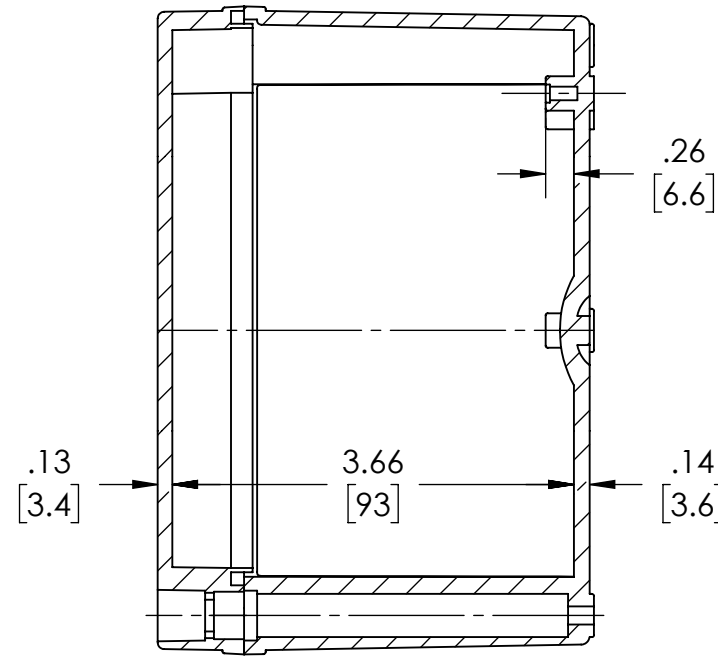

PART NAME

NEMA 4X PLASTIC BOX (PTS SERIES)

PART No.

PTS-25315 & PTS-25315-C

REVISION DATE

5-2-16

DRAWING FOR REFERENCE
WE RESERVE THE RIGHT TO MAKE CHANGES TO OUR STANDARD PRODUCTS. PLEASE CONSULT WITH BUD INDUSTRIES PRIOR TO USING THIS DRAWING FOR DESIGN PURPOSE.

COVER NOT SHOWN

SECTION A-A

NOTES:

- 1- MATERIAL: BODY - GRAY POLYCARBONATE RESIN 10% GLASS FIBER FILLED
COVER - GRAY OR CLEAR (-C SUFFIX) POLYCARBONATE
- 2- UL508 / NEMA TYPE 4X WITH IP-67 TUV RATING & UL-94V0
- 3- CONTINUOUS Poured FOAM GASKET IN COVER
- 4- COVER ATTACHES WITH NON-METALLIC CAPTIVE SCREWS (ITEMS NOT SHOWN)
- 5- SUPPLIED WITH TWO M4 x 8mm LG. PAN HEAD ZINC PLATED STEEL SCREWS (ITEMS NOT SHOWN)
- 6- DIMENSIONS ARE INCH [MM]