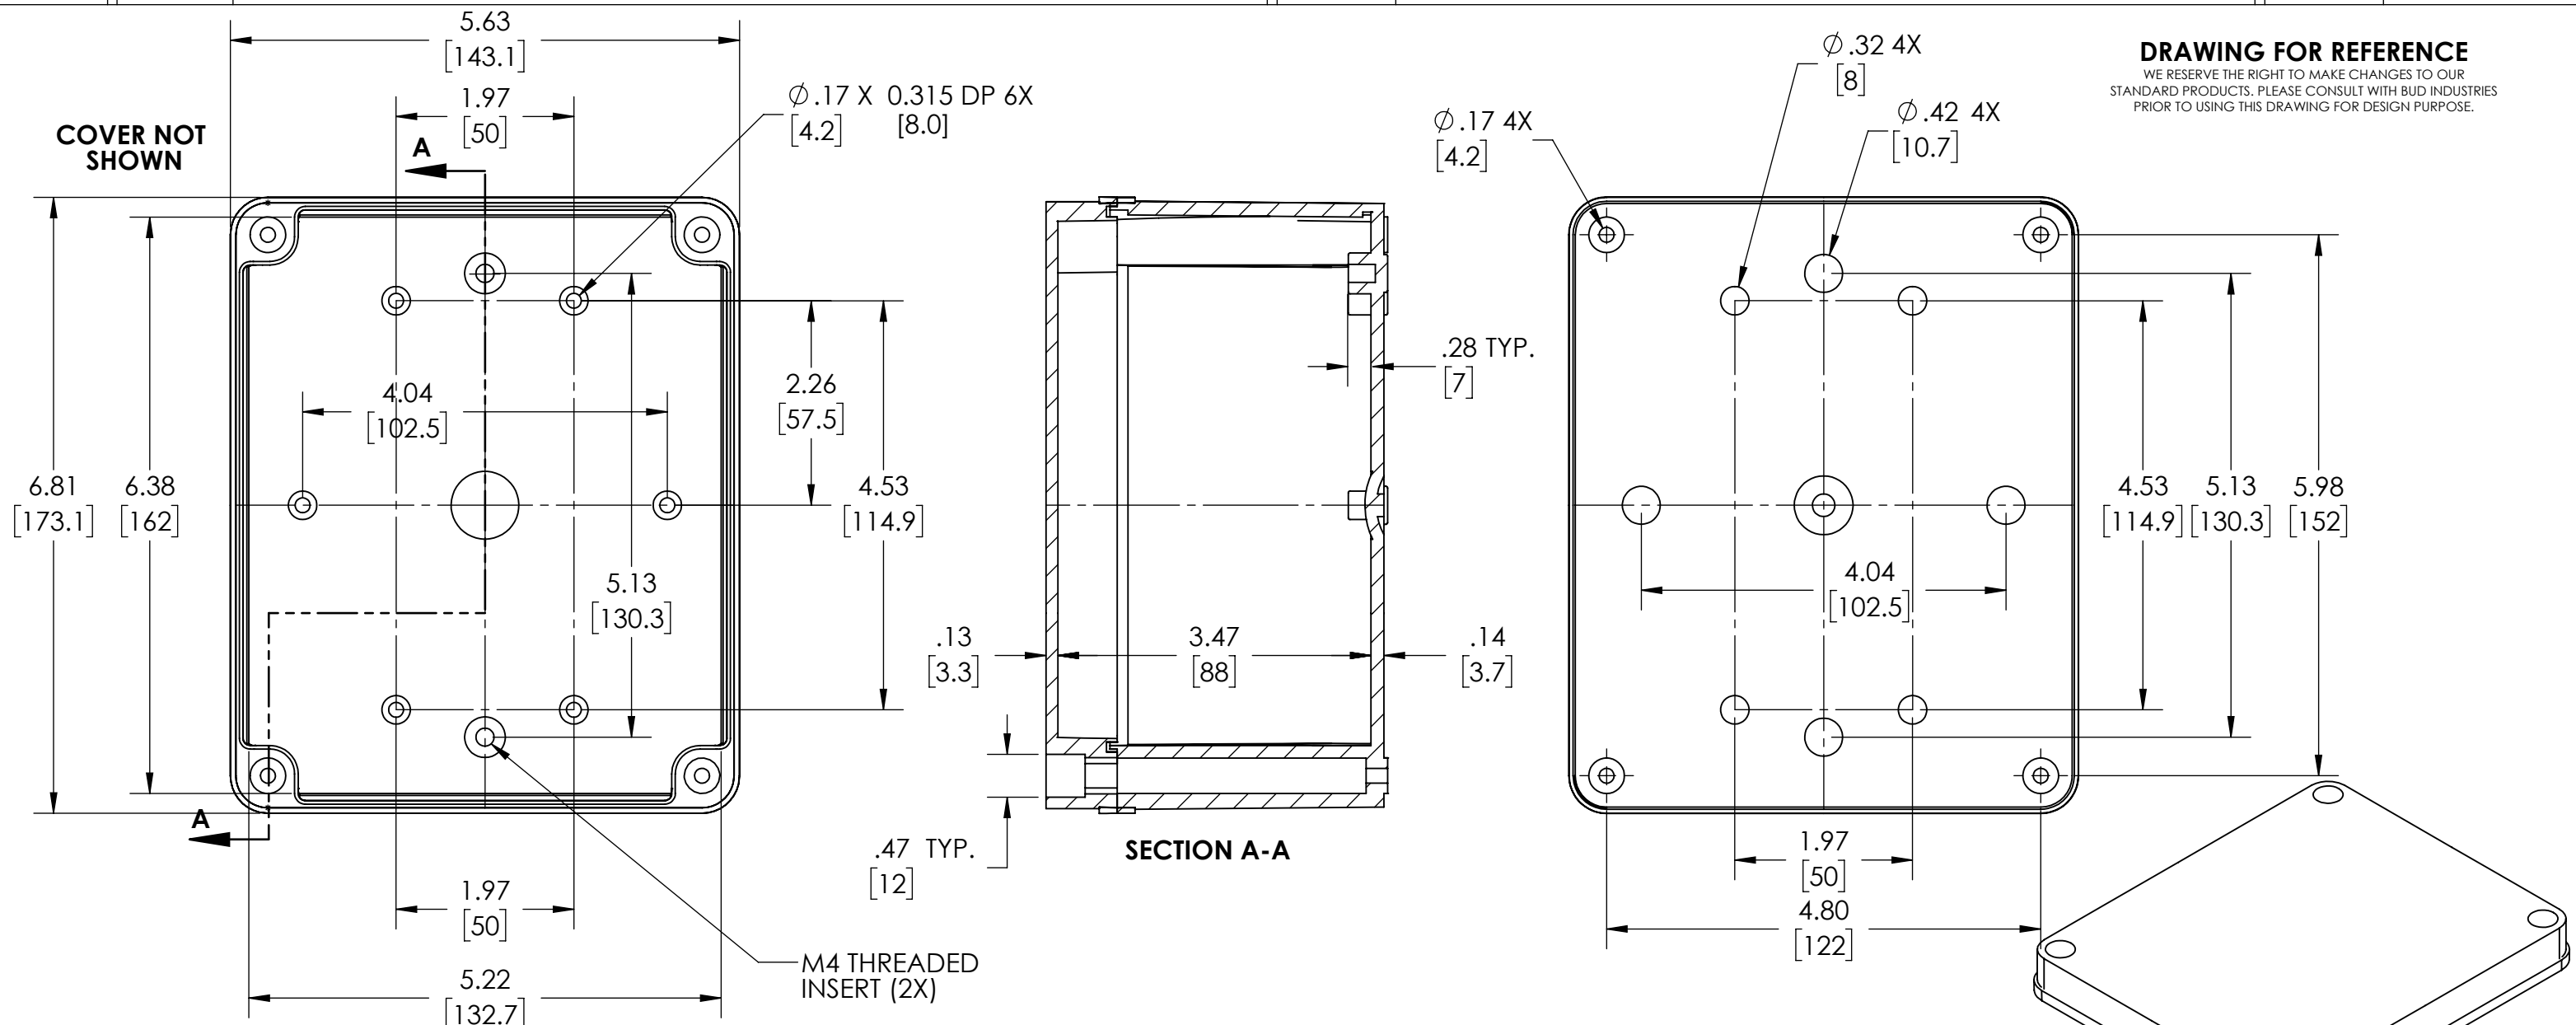

PART NAME

NEMA 4X PLASTIC BOX (PTS SERIES)

PART No.

PTS-25319 & PTS-25319-C

REVISION DATE

4-22-16

DRAWING FOR REFERENCE

WE RESERVE THE RIGHT TO MAKE CHANGES TO OUR STANDARD PRODUCTS. PLEASE CONSULT WITH BUD INDUSTRIES PRIOR TO USING THIS DRAWING FOR DESIGN PURPOSE.

NOTES:

- 1- MATERIAL: BODY - POLYCARBONATE WITH 10% FIBERGLASS
COVER - POLYCARBONATE
- 2- COLOR: NO SUFFIX - GRAY BODY & GRAY COVER
(-C) SUFFIX - GRAY BODY & CLEAR COVER
- 3- COVER ATTACHES WITH NON-METALLIC CAPTIVE SCREWS
(ITEMS NOT SHOWN)
- 4- SUPPLIED WITH TWO M4 x 8mm LG. PAN HEAD SCREWS
(ITEMS NOT SHOWN)
- 5- DIMENSIONS ARE INCH [MM]