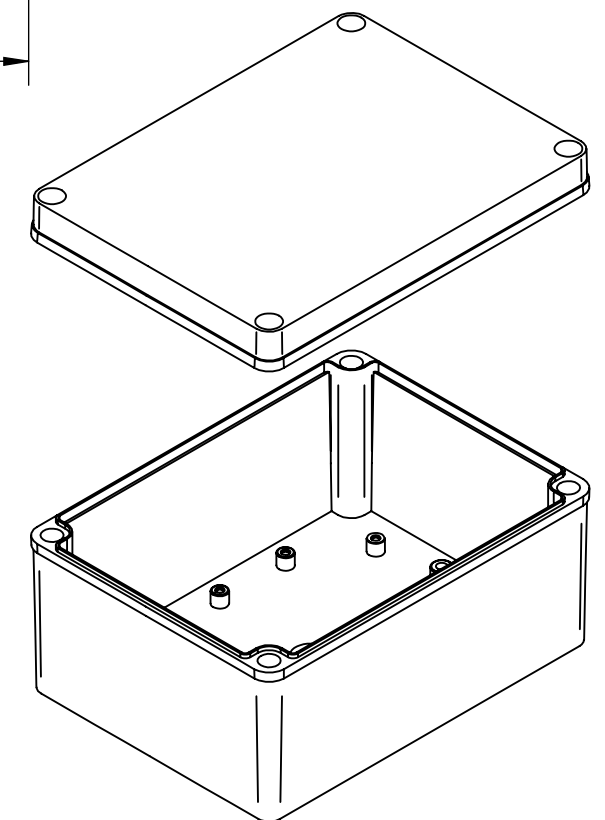

PART NAME

NEMA 4X PLASTIC BOX (PTS SERIES)

PART No.

PTS-25328 & PTS-25328-C

REVISION DATE

5-2-16

DRAWING FOR REFERENCE
WE RESERVE THE RIGHT TO MAKE CHANGES TO OUR STANDARD PRODUCTS. PLEASE CONSULT WITH BUD INDUSTRIES PRIOR TO USING THIS DRAWING FOR DESIGN PURPOSE.

COVER NOT SHOWN

SECTION A-A

- NOTES:
- 1- MATERIAL: BODY - POLYCARBONATE WITH 10% FIBERGLASS COVER - POLYCARBONATE
 - 2- COLOR: NO SUFFIX - GRAY BODY & GRAY COVER (-C) SUFFIX - GRAY BODY & CLEAR COVER
 - 3- COVER ATTACHES WITH NON-METALLIC CAPTIVE SCREWS (ITEMS NOT SHOWN)
 - 4- SUPPLIED WITH TWO M4 x 8mm LG. PAN HEAD SCREWS (ITEMS NOT SHOWN)
 - 5- DIMENSIONS ARE INCH [MM]
- OPTIONAL ACCESSORIES:
 STEEL INTERNAL PANEL #PTX-25328
 PLASTIC INTERNAL PANEL #PTX-25328-P
 MOUNTING BRACKET KIT (STAINLESS STEEL) #NBX-10922
 MOUNTING BRACKET KIT (PLASTIC) #PIX-4117