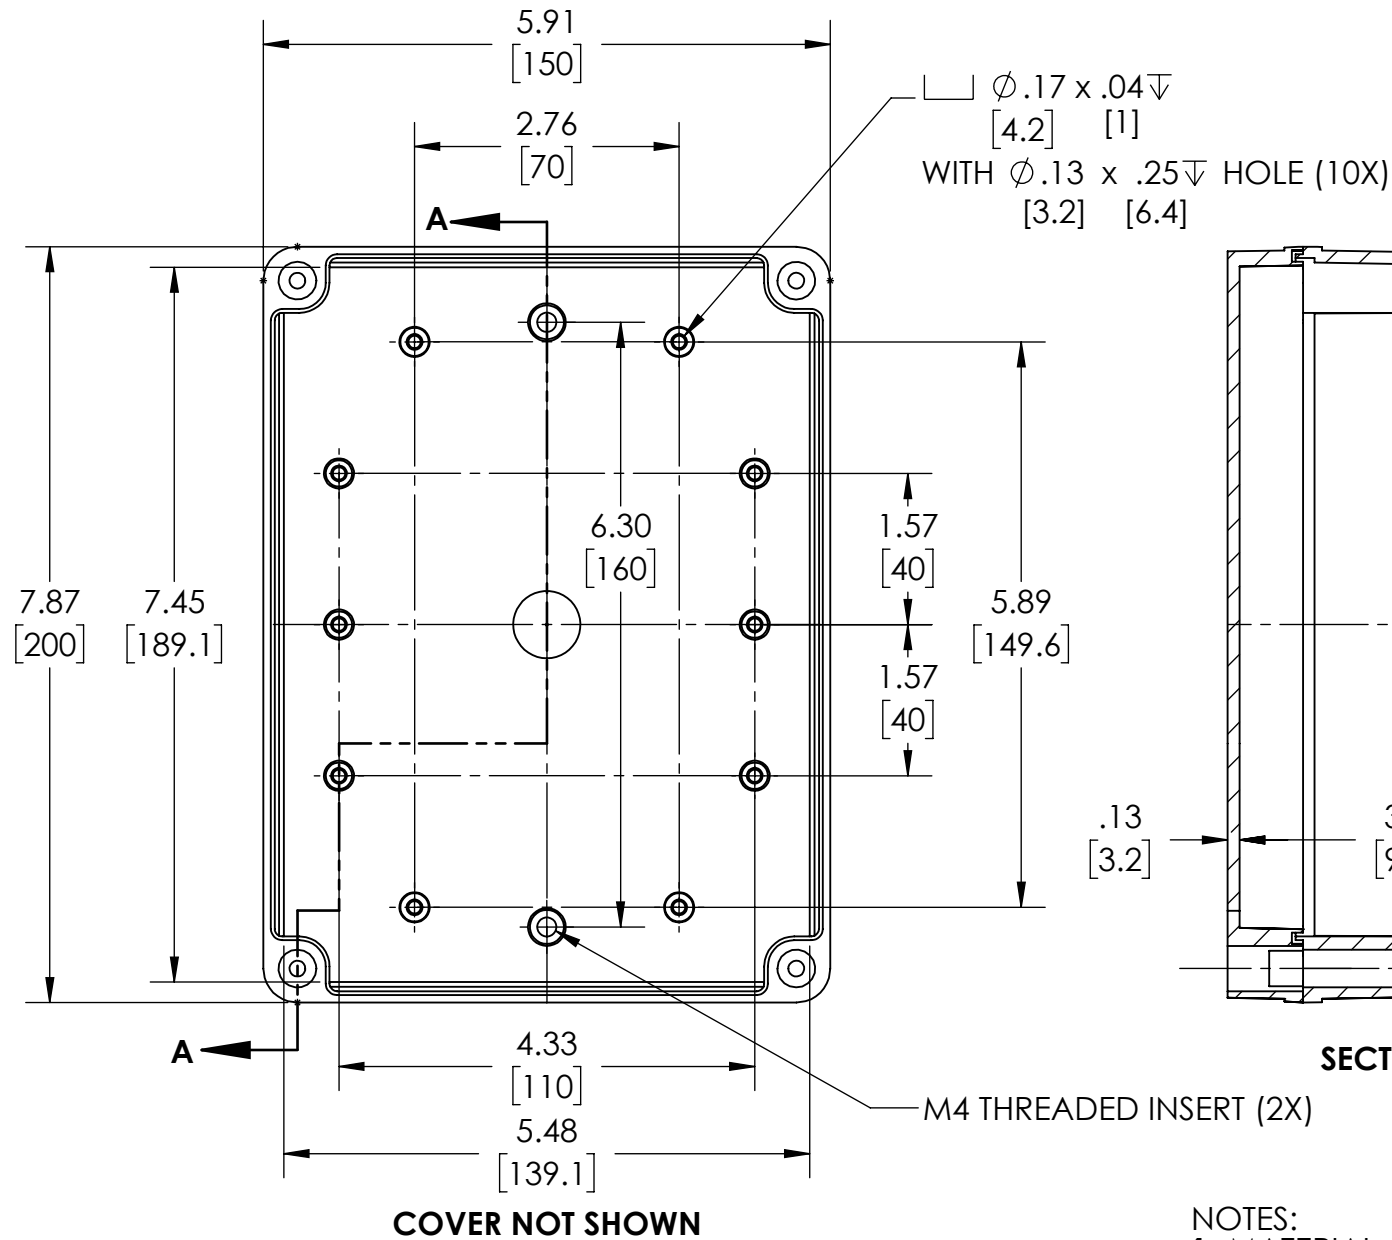

PART NAME

NEMA 4X PLASTIC BOX (PTS SERIES)

PART No.

PTS-25328 & PTS-25328-C

REVISION DATE

5-2-16

DRAWING FOR REFERENCE
WE RESERVE THE RIGHT TO MAKE CHANGES TO OUR STANDARD PRODUCTS. PLEASE CONSULT WITH BUD INDUSTRIES PRIOR TO USING THIS DRAWING FOR DESIGN PURPOSE.

COVER NOT SHOWN

SECTION A-A

- NOTES:
- 1- MATERIAL: BODY - POLYCARBONATE WITH 10% FIBERGLASS COVER - POLYCARBONATE
 - 2- COLOR: NO SUFFIX - GRAY BODY & GRAY COVER (-C) SUFFIX - GRAY BODY & CLEAR COVER
 - 3- COVER ATTACHES WITH NON-METALLIC CAPTIVE SCREWS (ITEMS NOT SHOWN)
 - 4- SUPPLIED WITH TWO M4 x 8mm LG. PAN HEAD SCREWS (ITEMS NOT SHOWN)
 - 5- DIMENSIONS ARE INCH [MM]
- OPTIONAL ACCESSORIES:
 STEEL INTERNAL PANEL #PTX-25328
 PLASTIC INTERNAL PANEL #PTX-25328-P
 MOUNTING BRACKET KIT (STAINLESS STEEL) #NBX-10922
 MOUNTING BRACKET KIT (PLASTIC) #PIX-4117