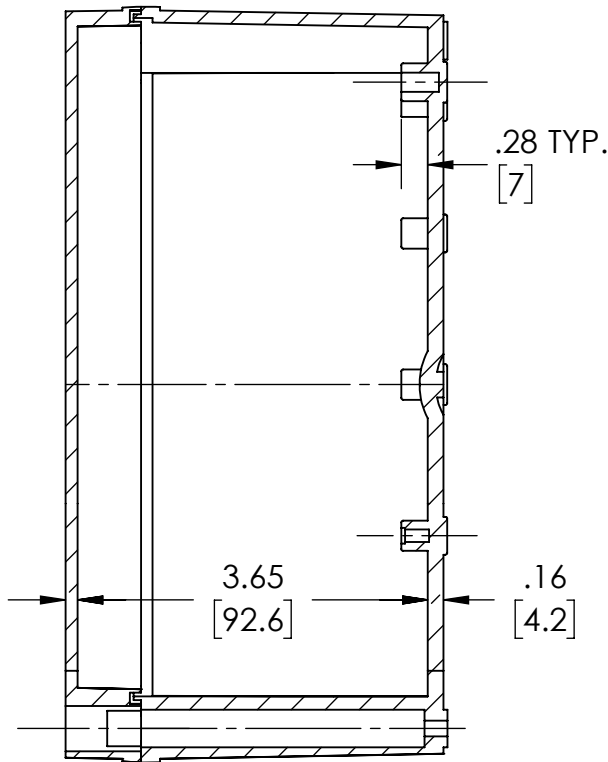

PART NAME

NEMA 4X PLASTIC BOX (PTS SERIES)

PART No.

PTS-25328 & PTS-25328-C

REVISION DATE

5-2-16

DRAWING FOR REFERENCE
WE RESERVE THE RIGHT TO MAKE CHANGES TO OUR STANDARD PRODUCTS. PLEASE CONSULT WITH BUD INDUSTRIES PRIOR TO USING THIS DRAWING FOR DESIGN PURPOSE.

COVER NOT SHOWN

SECTION A-A

- NOTES:
- 1- MATERIAL: BODY - POLYCARBONATE WITH 10% FIBERGLASS COVER - POLYCARBONATE
 - 2- COLOR: NO SUFFIX - GRAY BODY & GRAY COVER (-C) SUFFIX - GRAY BODY & CLEAR COVER
 - 3- COVER ATTACHES WITH NON-METALLIC CAPTIVE SCREWS (ITEMS NOT SHOWN)
 - 4- SUPPLIED WITH TWO M4 x 8mm LG. PAN HEAD SCREWS (ITEMS NOT SHOWN)
 - 5- DIMENSIONS ARE INCH [MM]
- OPTIONAL ACCESSORIES:
 STEEL INTERNAL PANEL #PTX-25328
 PLASTIC INTERNAL PANEL #PTX-25328-P
 MOUNTING BRACKET KIT (STAINLESS STEEL) #NBX-10922
 MOUNTING BRACKET KIT (PLASTIC) #PIX-4117