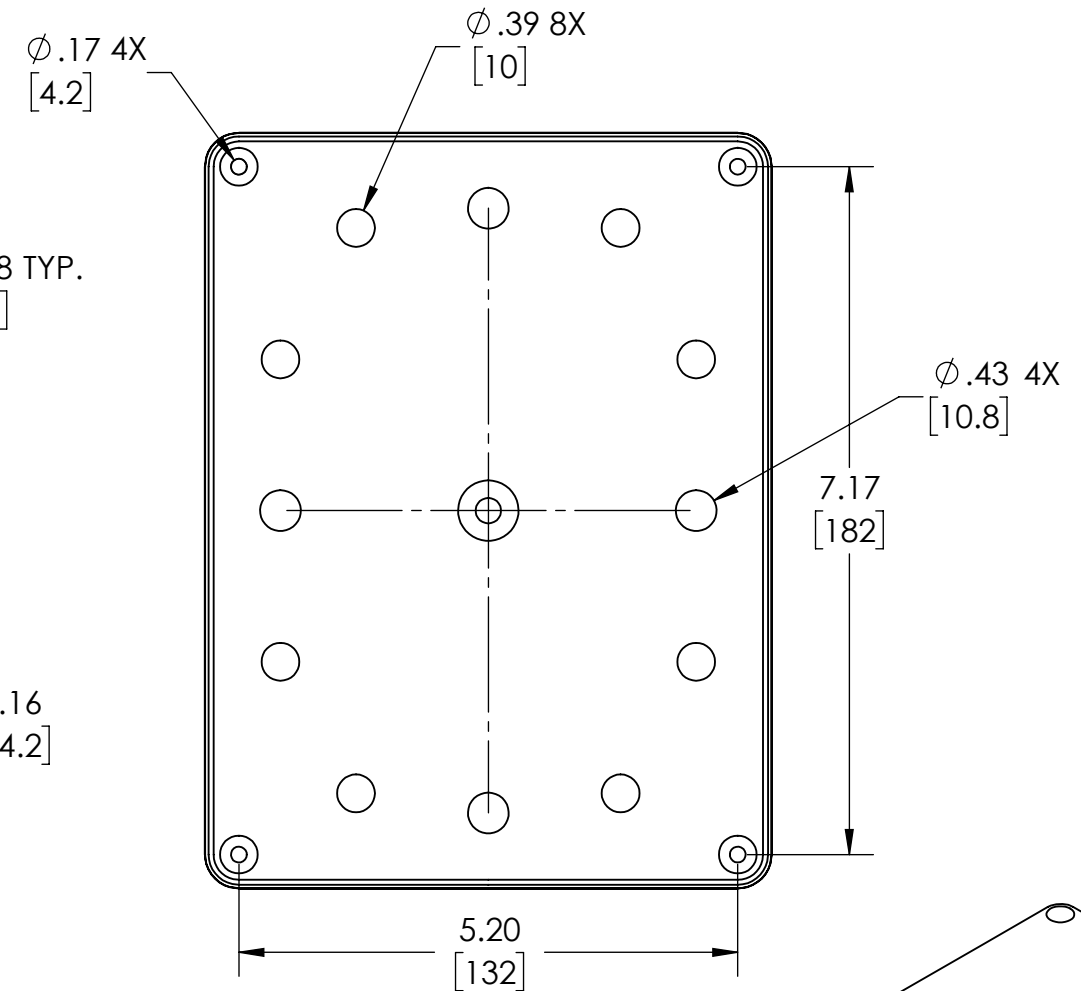

PART NAME

NEMA 4X PLASTIC BOX (PTS SERIES)

PART No.

PTS-25328 & PTS-25328-C

REVISION DATE

5-2-16

DRAWING FOR REFERENCE
WE RESERVE THE RIGHT TO MAKE CHANGES TO OUR STANDARD PRODUCTS. PLEASE CONSULT WITH BUD INDUSTRIES PRIOR TO USING THIS DRAWING FOR DESIGN PURPOSE.

COVER NOT SHOWN

SECTION A-A

- NOTES:
- 1- MATERIAL: BODY - POLYCARBONATE WITH 10% FIBERGLASS COVER - POLYCARBONATE
 - 2- COLOR: NO SUFFIX - GRAY BODY & GRAY COVER (-C) SUFFIX - GRAY BODY & CLEAR COVER
 - 3- COVER ATTACHES WITH NON-METALLIC CAPTIVE SCREWS (ITEMS NOT SHOWN)
 - 4- SUPPLIED WITH TWO M4 x 8mm LG. PAN HEAD SCREWS (ITEMS NOT SHOWN)
 - 5- DIMENSIONS ARE INCH [MM]
- OPTIONAL ACCESSORIES:
 STEEL INTERNAL PANEL #PTX-25328
 PLASTIC INTERNAL PANEL #PTX-25328-P
 MOUNTING BRACKET KIT (STAINLESS STEEL) #NBX-10922
 MOUNTING BRACKET KIT (PLASTIC) #PIX-4117