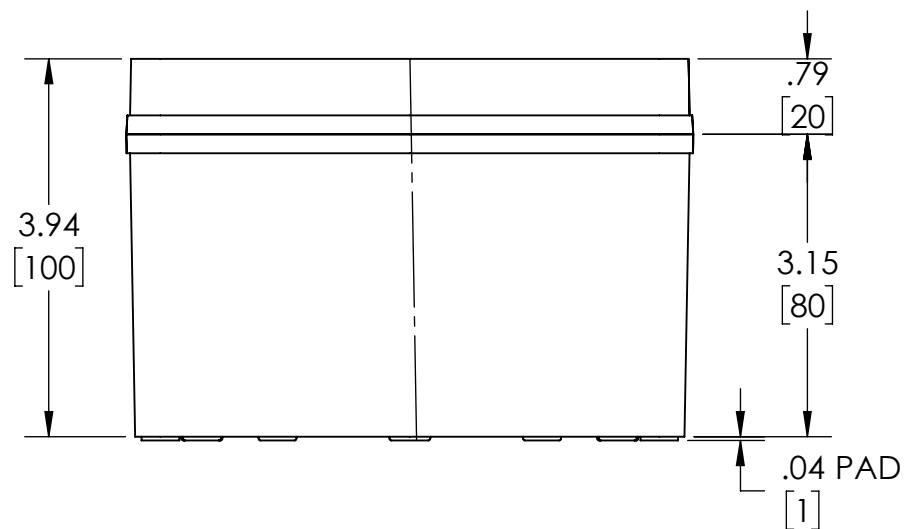

PART NAME

NEMA 4X PLASTIC BOX (PTS SERIES)

PART No.

PTS-25328 & PTS-25328-C

REVISION DATE

5-2-16

DRAWING FOR REFERENCE
WE RESERVE THE RIGHT TO MAKE CHANGES TO OUR STANDARD PRODUCTS. PLEASE CONSULT WITH BUD INDUSTRIES PRIOR TO USING THIS DRAWING FOR DESIGN PURPOSE.

COVER NOT SHOWN

SECTION A-A

- NOTES:
- 1- MATERIAL: BODY - POLYCARBONATE WITH 10% FIBERGLASS COVER - POLYCARBONATE
 - 2- COLOR: NO SUFFIX - GRAY BODY & GRAY COVER (-C) SUFFIX - GRAY BODY & CLEAR COVER
 - 3- COVER ATTACHES WITH NON-METALLIC CAPTIVE SCREWS (ITEMS NOT SHOWN)
 - 4- SUPPLIED WITH TWO M4 x 8mm LG. PAN HEAD SCREWS (ITEMS NOT SHOWN)
 - 5- DIMENSIONS ARE INCH [MM]
- OPTIONAL ACCESSORIES:
 STEEL INTERNAL PANEL #PTX-25328
 PLASTIC INTERNAL PANEL #PTX-25328-P
 MOUNTING BRACKET KIT (STAINLESS STEEL) #NBX-10922
 MOUNTING BRACKET KIT (PLASTIC) #PIX-4117