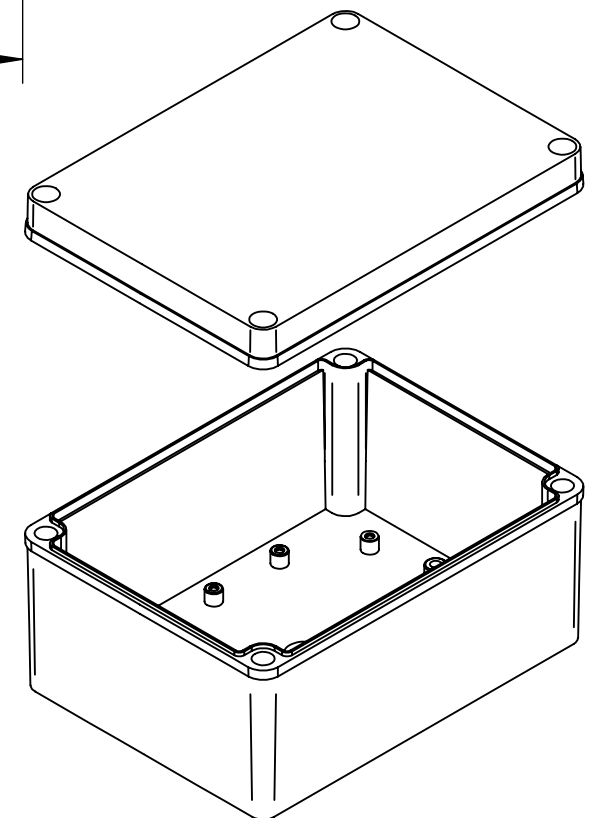

PART NAME

NEMA 4X PLASTIC BOX (PTS SERIES)

PART No.

PTS-25328 & PTS-25328-C

REVISION DATE

5-2-16

DRAWING FOR REFERENCE

WE RESERVE THE RIGHT TO MAKE CHANGES TO OUR STANDARD PRODUCTS. PLEASE CONSULT WITH BUD INDUSTRIES PRIOR TO USING THIS DRAWING FOR DESIGN PURPOSE.

NOTES:

1- MATERIAL: BODY - POLYCARBONATE WITH 10% FIBERGLASS COVER - POLYCARBONATE

2- COLOR: NO SUFFIX - GRAY BODY & GRAY COVER (-C) SUFFIX - GRAY BODY & CLEAR COVER

3- COVER ATTACHES WITH NON-METALLIC CAPTIVE SCREWS (ITEMS NOT SHOWN)

4- SUPPLIED WITH TWO M4 x 8mm LG. PAN HEAD SCREWS (ITEMS NOT SHOWN)

5- DIMENSIONS ARE INCH [MM]

OPTIONAL ACCESSORIES:

STEEL INTERNAL PANEL #PTX-25328

PLASTIC INTERNAL PANEL #PTX-25328-P

MOUNTING BRACKET KIT (STAINLESS STEEL) #NBX-10922

MOUNTING BRACKET KIT (PLASTIC) #PIX-4117