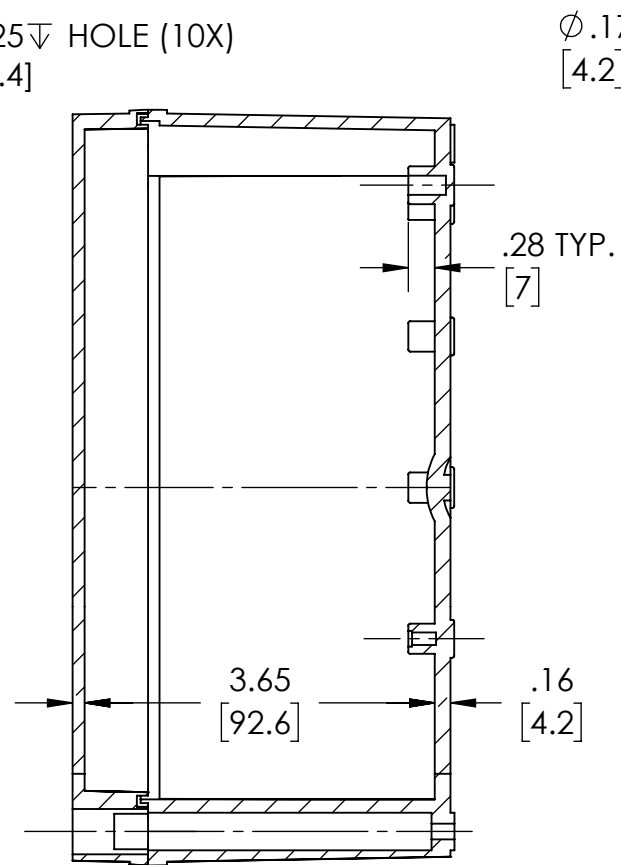

PART NAME

NEMA 4X PLASTIC BOX (PTS SERIES)

PART No.

PTS-25328 & PTS-25328-C

REVISION DATE

5-2-16

DRAWING FOR REFERENCE

WE RESERVE THE RIGHT TO MAKE CHANGES TO OUR STANDARD PRODUCTS. PLEASE CONSULT WITH BUD INDUSTRIES PRIOR TO USING THIS DRAWING FOR DESIGN PURPOSE.

NOTES:

1- MATERIAL: BODY - POLYCARBONATE WITH 10% FIBERGLASS COVER - POLYCARBONATE

2- COLOR: NO SUFFIX - GRAY BODY & GRAY COVER (-C) SUFFIX - GRAY BODY & CLEAR COVER

3- COVER ATTACHES WITH NON-METALLIC CAPTIVE SCREWS (ITEMS NOT SHOWN)

4- SUPPLIED WITH TWO M4 x 8mm LG. PAN HEAD SCREWS (ITEMS NOT SHOWN)

5- DIMENSIONS ARE INCH [MM]

OPTIONAL ACCESSORIES:

STEEL INTERNAL PANEL #PTX-25328

PLASTIC INTERNAL PANEL #PTX-25328-P

MOUNTING BRACKET KIT (STAINLESS STEEL) #NBX-10922