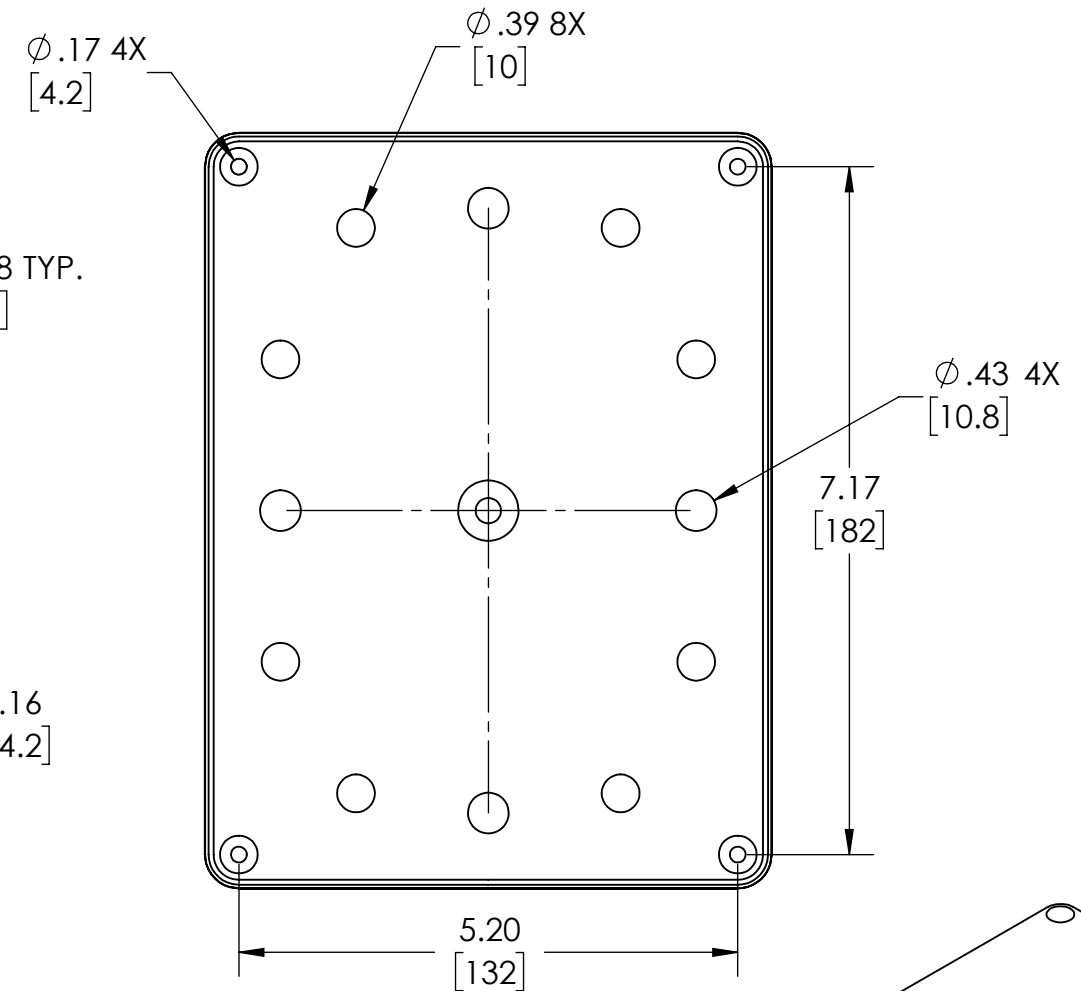

PART NAME

NEMA 4X PLASTIC BOX (PTS SERIES)

PART No.

PTS-25328 & PTS-25328-C

REVISION DATE

5-2-16

DRAWING FOR REFERENCE

WE RESERVE THE RIGHT TO MAKE CHANGES TO OUR STANDARD PRODUCTS. PLEASE CONSULT WITH BUD INDUSTRIES PRIOR TO USING THIS DRAWING FOR DESIGN PURPOSE.

NOTES:

1- MATERIAL: BODY - POLYCARBONATE WITH 10% FIBERGLASS COVER - POLYCARBONATE

2- COLOR: NO SUFFIX - GRAY BODY & GRAY COVER (-C) SUFFIX - GRAY BODY & CLEAR COVER

3- COVER ATTACHES WITH NON-METALLIC CAPTIVE SCREWS (ITEMS NOT SHOWN)

4- SUPPLIED WITH TWO M4 x 8mm LG. PAN HEAD SCREWS (ITEMS NOT SHOWN)

5- DIMENSIONS ARE INCH [MM]

OPTIONAL ACCESSORIES:

STEEL INTERNAL PANEL #PTX-25328

PLASTIC INTERNAL PANEL #PTX-25328-P

MOUNTING BRACKET KIT (STAINLESS STEEL) #NBX-10922