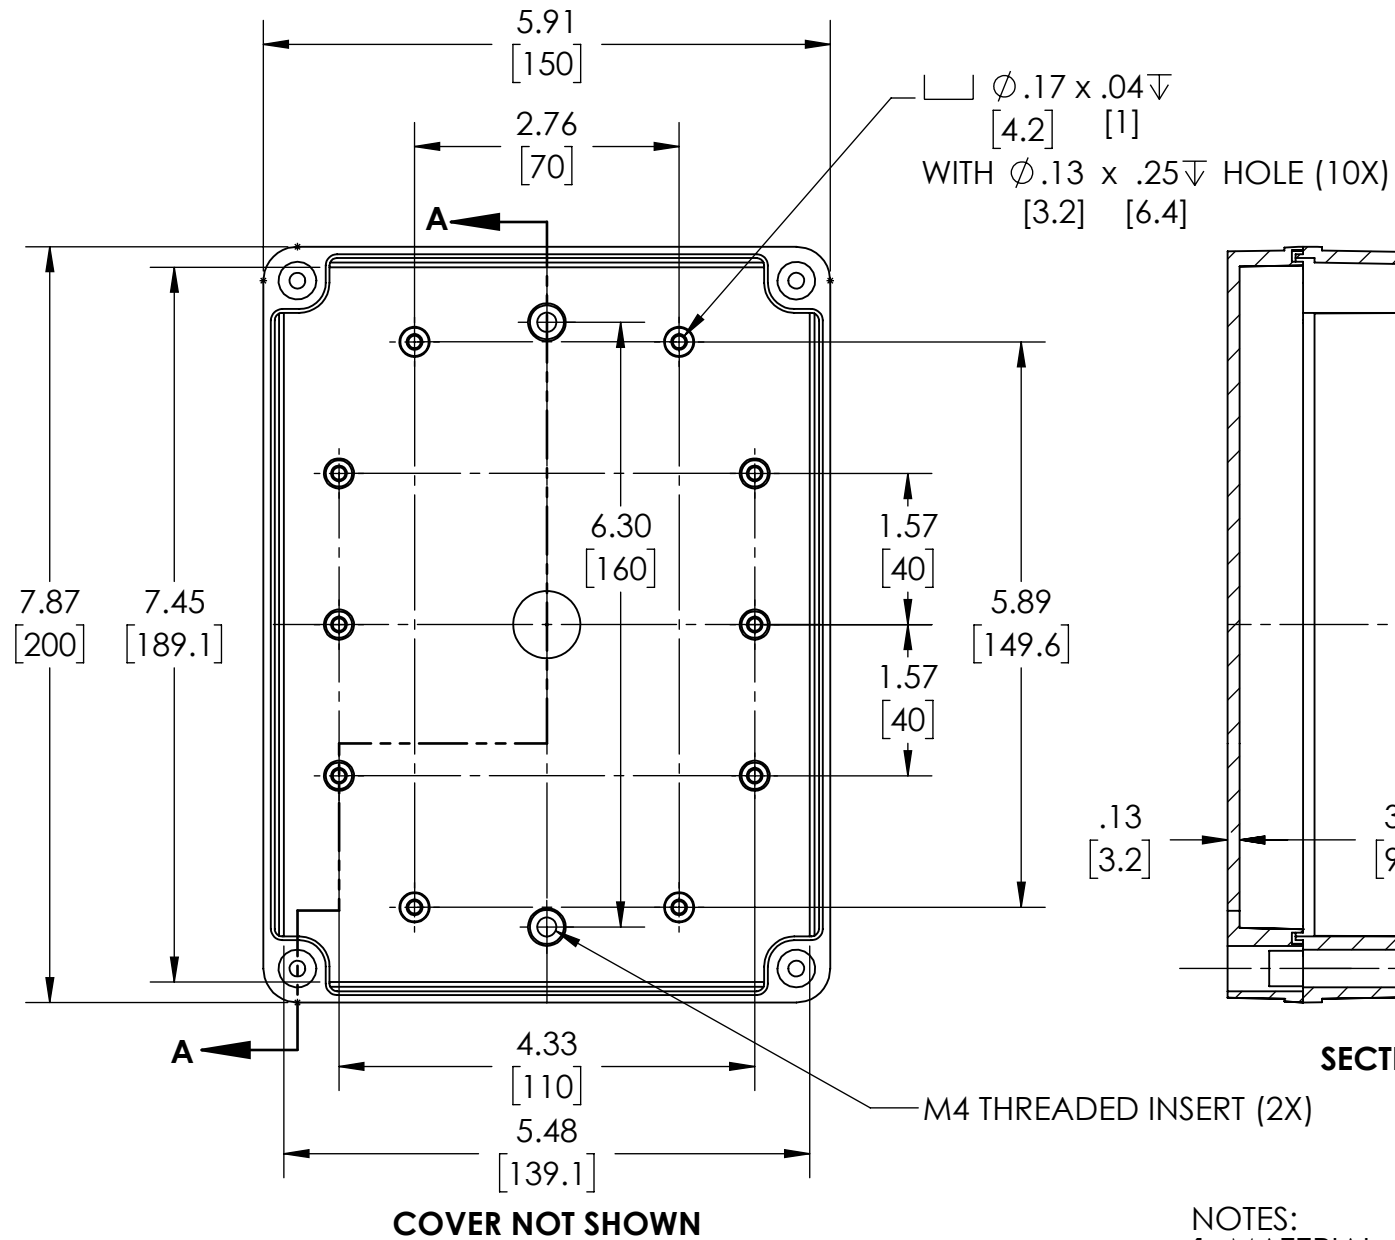

PART NAME

NEMA 4X PLASTIC BOX (PTS SERIES)

PART No.

PTS-25328 & PTS-25328-C

REVISION DATE

5-2-16

DRAWING FOR REFERENCE

WE RESERVE THE RIGHT TO MAKE CHANGES TO OUR STANDARD PRODUCTS. PLEASE CONSULT WITH BUD INDUSTRIES PRIOR TO USING THIS DRAWING FOR DESIGN PURPOSE.

NOTES:

1- MATERIAL: BODY - POLYCARBONATE WITH 10% FIBERGLASS COVER - POLYCARBONATE

2- COLOR: NO SUFFIX - GRAY BODY & GRAY COVER (-C) SUFFIX - GRAY BODY & CLEAR COVER

3- COVER ATTACHES WITH NON-METALLIC CAPTIVE SCREWS (ITEMS NOT SHOWN)

4- SUPPLIED WITH TWO M4 x 8mm LG. PAN HEAD SCREWS (ITEMS NOT SHOWN)

5- DIMENSIONS ARE INCH [MM]

OPTIONAL ACCESSORIES:

STEEL INTERNAL PANEL #PTX-25328

PLASTIC INTERNAL PANEL #PTX-25328-P

MOUNTING BRACKET KIT (STAINLESS STEEL) #NBX-10922