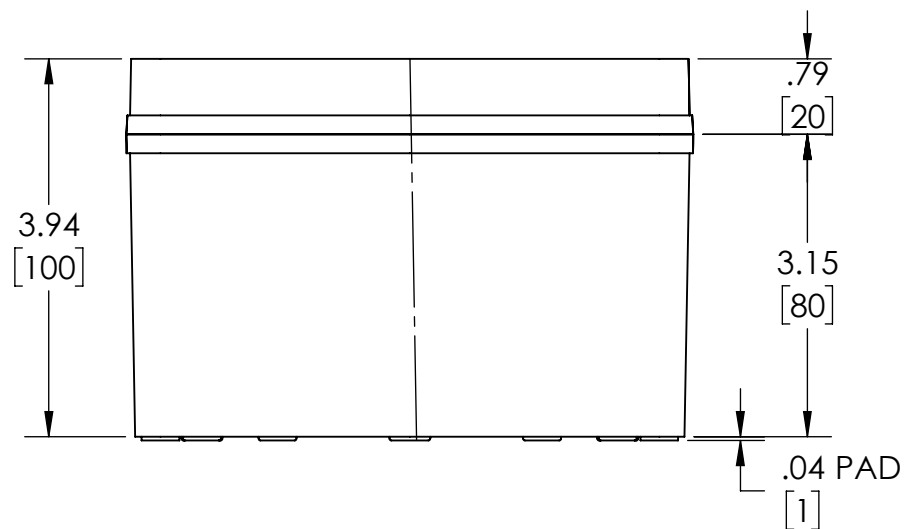

PART NAME

NEMA 4X PLASTIC BOX (PTS SERIES)

PART No.

PTS-25328 & PTS-25328-C

REVISION DATE

5-2-16

DRAWING FOR REFERENCE

WE RESERVE THE RIGHT TO MAKE CHANGES TO OUR STANDARD PRODUCTS. PLEASE CONSULT WITH BUD INDUSTRIES PRIOR TO USING THIS DRAWING FOR DESIGN PURPOSE.

NOTES:

1- MATERIAL: BODY - POLYCARBONATE WITH 10% FIBERGLASS COVER - POLYCARBONATE

2- COLOR: NO SUFFIX - GRAY BODY & GRAY COVER (-C) SUFFIX - GRAY BODY & CLEAR COVER

3- COVER ATTACHES WITH NON-METALLIC CAPTIVE SCREWS (ITEMS NOT SHOWN)

4- SUPPLIED WITH TWO M4 x 8mm LG. PAN HEAD SCREWS (ITEMS NOT SHOWN)

5- DIMENSIONS ARE INCH [MM]

OPTIONAL ACCESSORIES:

STEEL INTERNAL PANEL #PTX-25328

PLASTIC INTERNAL PANEL #PTX-25328-P

MOUNTING BRACKET KIT (STAINLESS STEEL) #NBX-10922