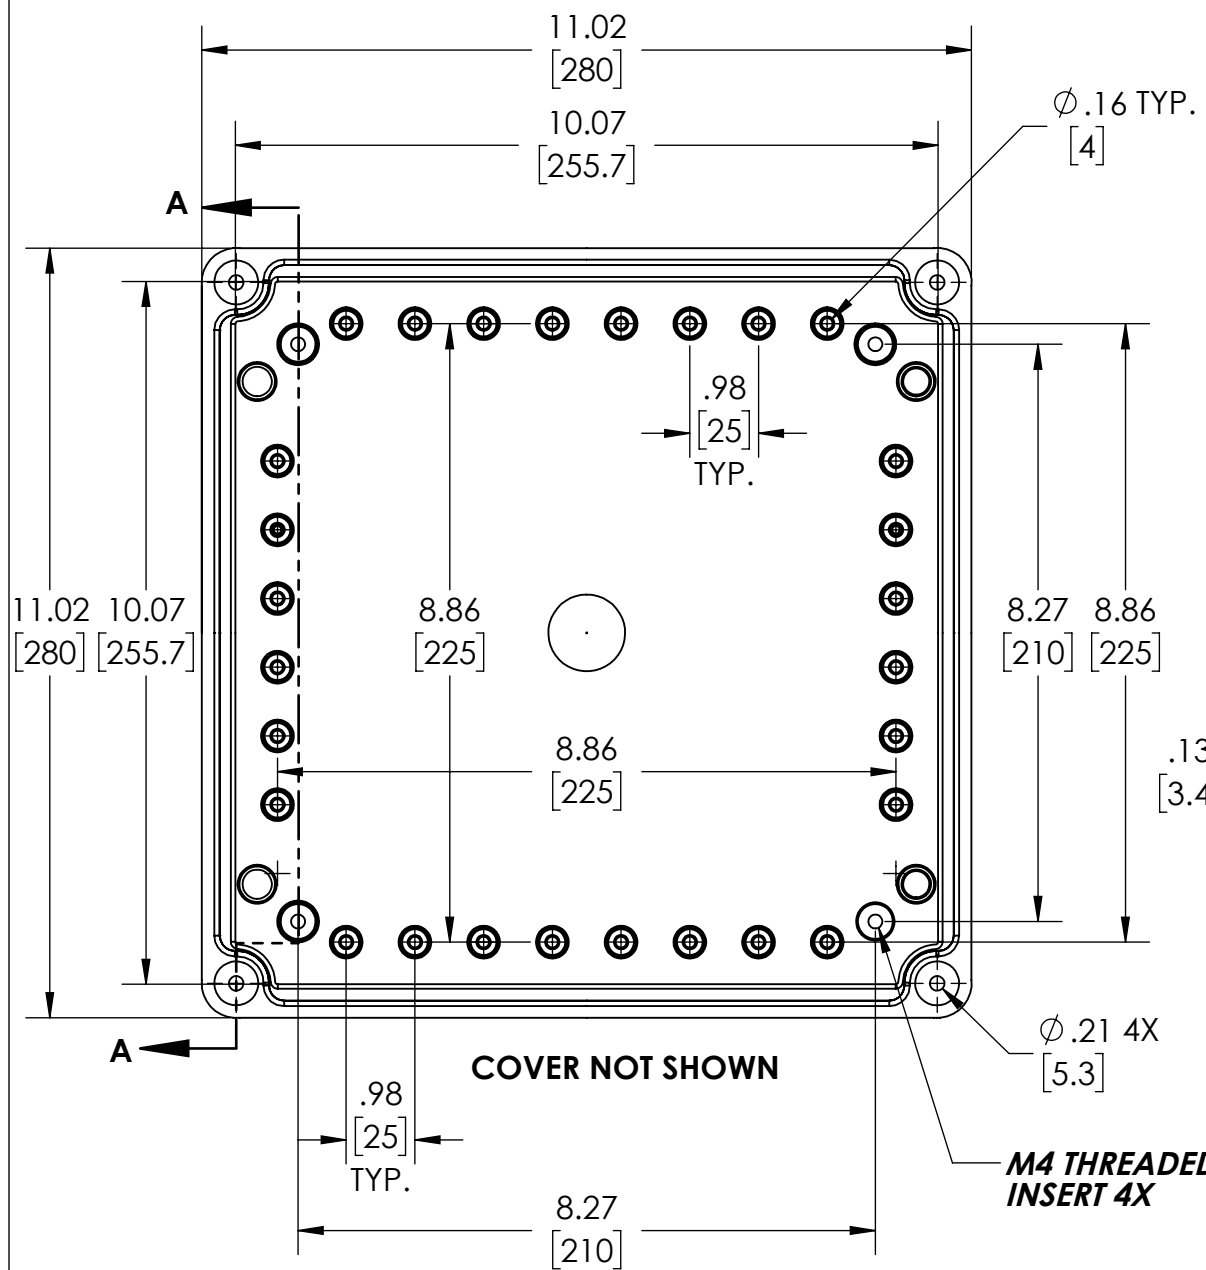

PART NAME

NEMA 4X PLASTIC BOX (PTS SERIES)

PART No.

PTS-25342 & PTS-25342-C

REVISION DATE

4-22-16

DRAWING FOR REFERENCE
WE RESERVE THE RIGHT TO MAKE CHANGES TO OUR STANDARD PRODUCTS. PLEASE CONSULT WITH BUD INDUSTRIES PRIOR TO USING THIS DRAWING FOR DESIGN PURPOSE.

NOTES:

1- MATERIAL: BODY - POLYCARBONATE WITH 10% FIBERGLASS
COVER - POLYCARBONATE

2- COLOR: NO SUFFIX - GRAY BODY & GRAY COVER
(-C) SUFFIX - GRAY BODY & CLEAR COVER

3- COVER ATTACHES WITH NON-METALLIC CAPTIVE SCREWS
(ITEMS NOT SHOWN)

4- SUPPLIED WITH FOUR M4 x 10mm LG. PAN HEAD SCREWS
(ITEMS NOT SHOWN)

5- DIMENSIONS ARE INCH [MM]

OPTIONAL ACCESSORIES:

- STEEL INTERNAL PANEL #PTX-25342
- PLASTIC INTERNAL PANEL #PTX-25342-P
- STEEL EXTERNAL BRACKET #NBX-10922
- PLASTIC EXTERNAL BRACKET #PIx-4117