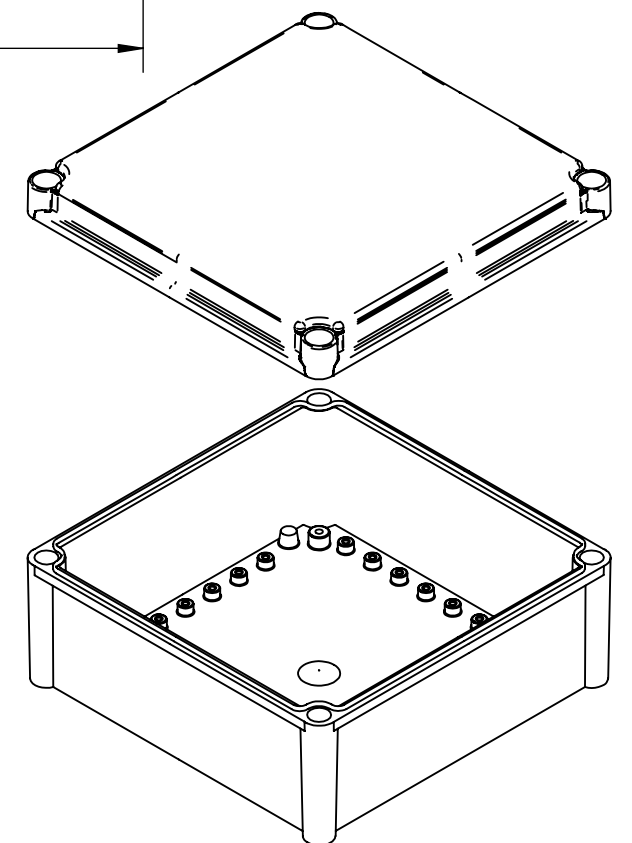

PART NAME

NEMA 4X PLASTIC BOX (PTS SERIES)

PART No.

PTS-25342 & PTS-25342-C

REVISION DATE

4-22-16

DRAWING FOR REFERENCE
WE RESERVE THE RIGHT TO MAKE CHANGES TO OUR STANDARD PRODUCTS. PLEASE CONSULT WITH BUD INDUSTRIES PRIOR TO USING THIS DRAWING FOR DESIGN PURPOSE.

NOTES:

1- MATERIAL: BODY - POLYCARBONATE WITH 10% FIBERGLASS
COVER - POLYCARBONATE

2- COLOR: NO SUFFIX - GRAY BODY & GRAY COVER
(-C) SUFFIX - GRAY BODY & CLEAR COVER

3- COVER ATTACHES WITH NON-METALLIC CAPTIVE SCREWS
(ITEMS NOT SHOWN)

4- SUPPLIED WITH FOUR M4 x 10mm LG. PAN HEAD SCREWS
(ITEMS NOT SHOWN)

5- DIMENSIONS ARE INCH [MM]

OPTIONAL ACCESSORIES:

- STEEL INTERNAL PANEL #PTX-25342
- PLASTIC INTERNAL PANEL #PTX-25342-P
- STEEL EXTERNAL BRACKET #NBX-10922
- PLASTIC EXTERNAL BRACKET #PIx-4117