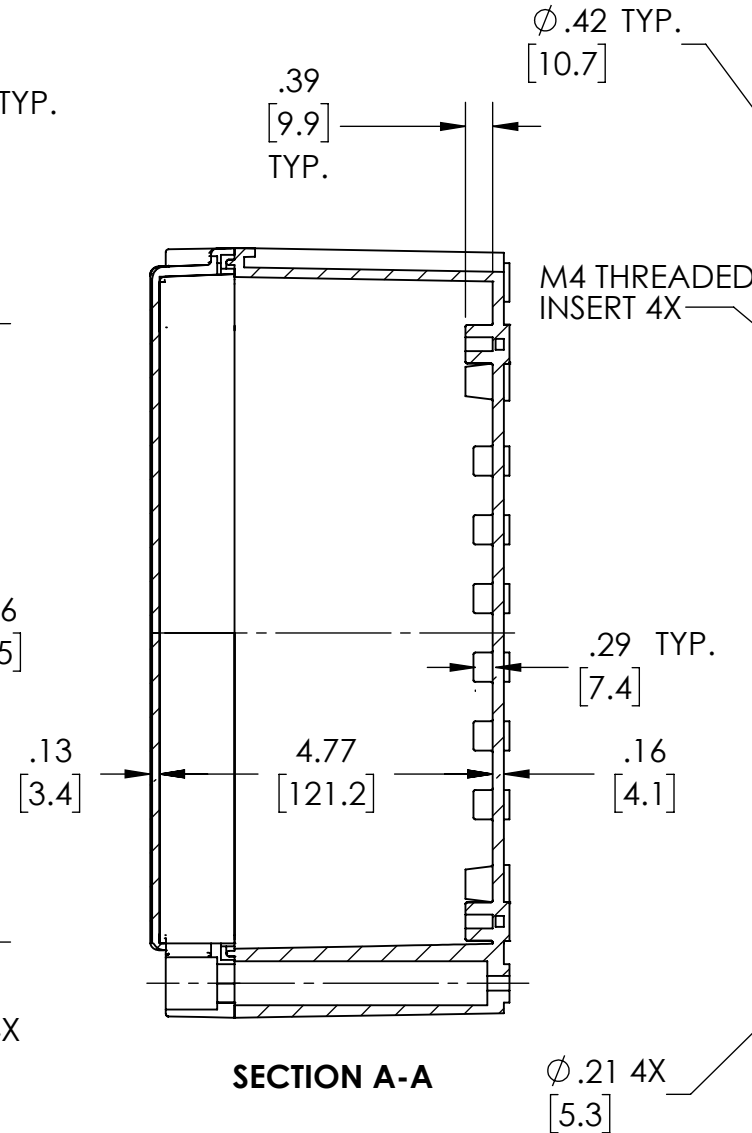

PART NAME

NEMA 4X PLASTIC BOX (PTS SERIES)

PART No.

PTS-25342 & PTS-25342-C

REVISION DATE

4-22-16

DRAWING FOR REFERENCE
WE RESERVE THE RIGHT TO MAKE CHANGES TO OUR STANDARD PRODUCTS. PLEASE CONSULT WITH BUD INDUSTRIES PRIOR TO USING THIS DRAWING FOR DESIGN PURPOSE.

NOTES:

1- MATERIAL: BODY - POLYCARBONATE WITH 10% FIBERGLASS
COVER - POLYCARBONATE

2- COLOR: NO SUFFIX - GRAY BODY & GRAY COVER
(-C) SUFFIX - GRAY BODY & CLEAR COVER

3- COVER ATTACHES WITH NON-METALLIC CAPTIVE SCREWS
(ITEMS NOT SHOWN)

4- SUPPLIED WITH FOUR M4 x 10mm LG. PAN HEAD SCREWS
(ITEMS NOT SHOWN)

5- DIMENSIONS ARE INCH [MM]

OPTIONAL ACCESSORIES:

- STEEL INTERNAL PANEL #PTX-25342
- PLASTIC INTERNAL PANEL #PTX-25342-P
- STEEL EXTERNAL BRACKET #NBX-10922
- PLASTIC EXTERNAL BRACKET #PIx-4117