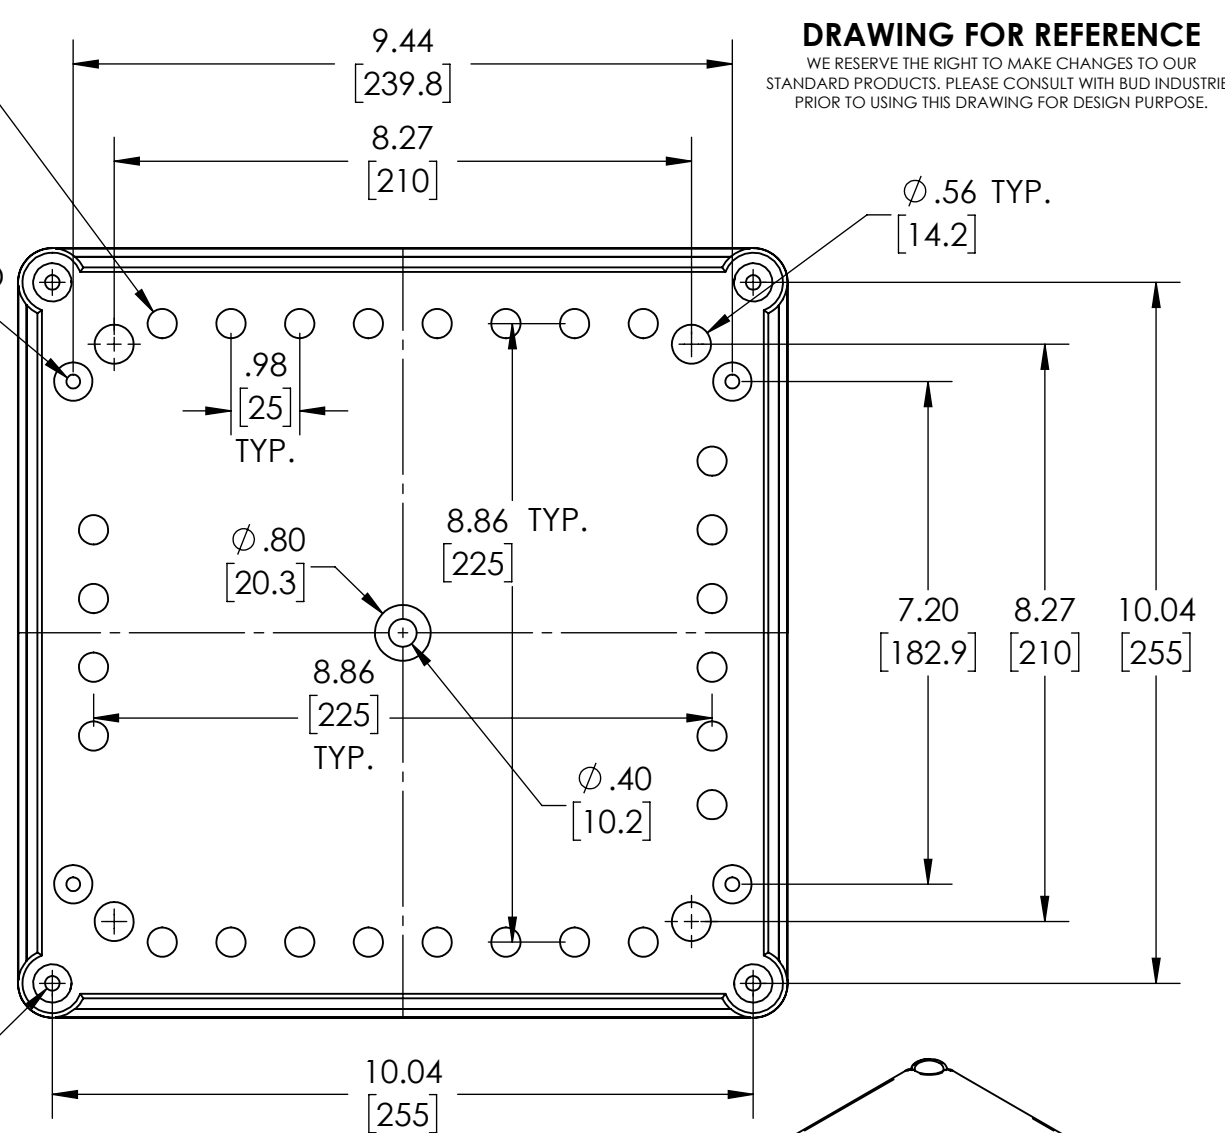

PART NAME

NEMA 4X PLASTIC BOX (PTS SERIES)

PART No.

PTS-25342 & PTS-25342-C

REVISION DATE

4-22-16

DRAWING FOR REFERENCE
WE RESERVE THE RIGHT TO MAKE CHANGES TO OUR STANDARD PRODUCTS. PLEASE CONSULT WITH BUD INDUSTRIES PRIOR TO USING THIS DRAWING FOR DESIGN PURPOSE.

NOTES:

1- MATERIAL: BODY - POLYCARBONATE WITH 10% FIBERGLASS
COVER - POLYCARBONATE

2- COLOR: NO SUFFIX - GRAY BODY & GRAY COVER
(-C) SUFFIX - GRAY BODY & CLEAR COVER

3- COVER ATTACHES WITH NON-METALLIC CAPTIVE SCREWS
(ITEMS NOT SHOWN)

4- SUPPLIED WITH FOUR M4 x 10mm LG. PAN HEAD SCREWS
(ITEMS NOT SHOWN)

5- DIMENSIONS ARE INCH [MM]

OPTIONAL ACCESSORIES:

- STEEL INTERNAL PANEL #PTX-25342
- PLASTIC INTERNAL PANEL #PTX-25342-P
- STEEL EXTERNAL BRACKET #NBX-10922
- PLASTIC EXTERNAL BRACKET #PIx-4117