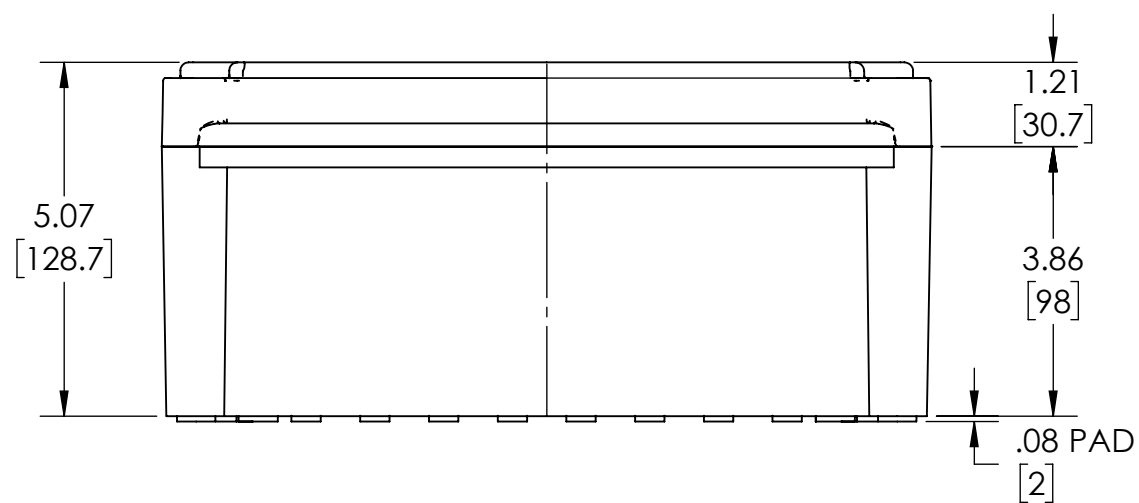

PART NAME

NEMA 4X PLASTIC BOX (PTS SERIES)

PART No.

PTS-25342 & PTS-25342-C

REVISION DATE

4-22-16

DRAWING FOR REFERENCE
WE RESERVE THE RIGHT TO MAKE CHANGES TO OUR STANDARD PRODUCTS. PLEASE CONSULT WITH BUD INDUSTRIES PRIOR TO USING THIS DRAWING FOR DESIGN PURPOSE.

NOTES:

1- MATERIAL: BODY - POLYCARBONATE WITH 10% FIBERGLASS
COVER - POLYCARBONATE

2- COLOR: NO SUFFIX - GRAY BODY & GRAY COVER
(-C) SUFFIX - GRAY BODY & CLEAR COVER

3- COVER ATTACHES WITH NON-METALLIC CAPTIVE SCREWS
(ITEMS NOT SHOWN)

4- SUPPLIED WITH FOUR M4 x 10mm LG. PAN HEAD SCREWS
(ITEMS NOT SHOWN)

5- DIMENSIONS ARE INCH [MM]

OPTIONAL ACCESSORIES:

- STEEL INTERNAL PANEL #PTX-25342
- PLASTIC INTERNAL PANEL #PTX-25342-P
- STEEL EXTERNAL BRACKET #NBX-10922
- PLASTIC EXTERNAL BRACKET #PIx-4117