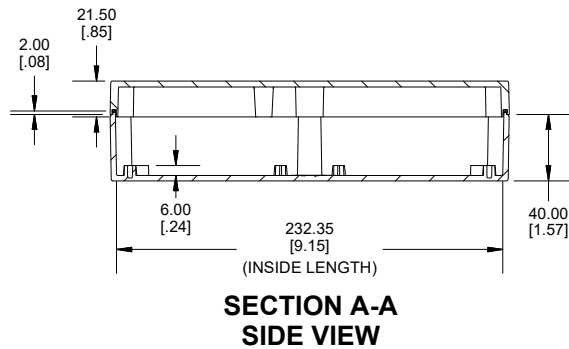

POLYCARBONATE
VERSION ONLY

UL US LISTED
FILE #E65324
TYPE 4.4X.6.6P

Enclosures can be Factory Modified (Milling, Drilling, Printing etc.)
Contact Factory (modshop@hammfg.com) for quotes
Solid models of this enclosure available in .stp or .x_t
(Part number and text placement/orientation on our products are subject to change,
we do not recommend using them as a locating reference for modification purposes)

NOTE

Purchased assembly includes box, lid, 6 cover screws, and preformed silicone gasket.
General Purpose ABS version is not UL approved. (Matl UL94 - HB)
Polycarbonate version is UL 508A approved. (Matl UL94 - 5VA @ 3mm)

Dimensions:
mm
[inches]

**HAMMOND
MANUFACTURING.**

1554VAL

www.hammondmfg.com

X-ON Electronics

Largest Supplier of Electrical and Electronic Components

Click to view similar products for [Enclosures, Boxes & Cases](#) *category:*