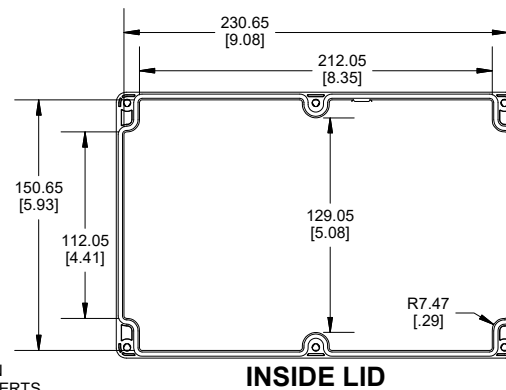

POLYCARBONATE
VERSION ONLY

UL US LISTED
FILE #E65324
TYPE 4.4X.6.6P

Enclosures can be Factory Modified (Milling, Drilling, Printing etc.)
Contact Factory (modshop@hammfg.com) for quotes
Solid models of this enclosure available in .stp or .x_t
(Part number and text placement/orientation on our products are subject to change,
we do not recommend using them as a locating reference for modification purposes)

NOTE

Purchased assembly includes box, lid, 6 cover screws, and preformed silicone gasket.
General Purpose ABS version is not UL approved. (Matl UL94 - HB)
Polycarbonate version is UL 508A approved. (Matl UL94 - 5VA @ 3mm)

Recommended Cover screw torque -- 71-85 ozf-in (50-60 cN-m)

1554VAL	
1554VAL Regular Enclosure	
General Purpose ABS RAL-7035	1554VALGY
Polycarbonate RAL-7035	1554VAL2GY
1554VAL Clear / Smoke Lid Enclosure	
Polycarbonate Box / Clear Polycarbonate Lid	1554VAL2GYCL
Polycarbonate Box / Smoke Polycarbonate Lid	1554VAL2GYSL
ACCESSORIES	
Steel Inner Panels	1554VAPL
Steel Panel / P.C. Board Screw [M3-0.5 x 8mm Plated] (Pkg 100)	1591MM100
Steel Panel / P.C. Board Self Tapping Screw [#6 X 1/4" (6.4mm) Plated] (Pkg 100)	1598ATS100
Stainless Steel Cover Screws [M4-0.7 X 25mm] (Pkg 50)	SC583-50
Silicone Pre-formed Gasket Black (Pkg 2)	1554VAGASKET

Dimensions:
mm
[inches]

**HAMMOND
MANUFACTURING.**

1554VAL

www.hammondmfg.com

X-ON Electronics

Largest Supplier of Electrical and Electronic Components

Click to view similar products for [Enclosures, Boxes & Cases](#) *category:*