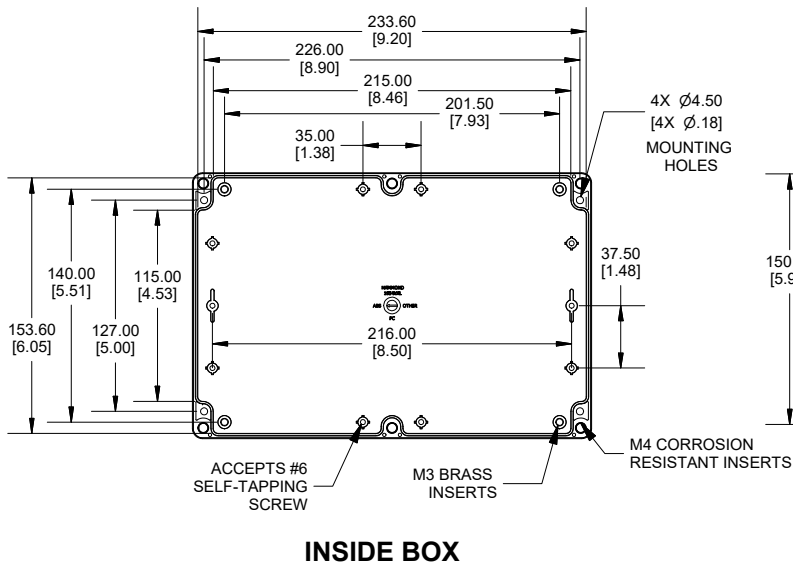

POLYCARBONATE
VERSION ONLY

UL US LISTED
FILE #E65324
TYPE 4.4X.6.6P

Enclosures can be Factory Modified (Milling, Drilling, Printing etc.)
Contact Factory (modshop@hammfg.com) for quotes
Solid models of this enclosure available in .stp or .x_t
(Part number and text placement/orientation on our products are subject to change,
we do not recommend using them as a locating reference for modification purposes)

NOTE

Purchased assembly includes box, lid, 6 cover screws, and preformed silicone gasket.
General Purpose ABS version is not UL approved. (Matl UL94 - HB)
Polycarbonate version is UL 508A approved. (Matl UL94 - 5VA @ 3mm)

Recommended Cover screw torque -- 71-85 ozf-in (50-60 cN-m)

1554VAL	
1554VAL Regular Enclosure	
General Purpose ABS RAL-7035	1554VALGY
Polycarbonate RAL-7035	1554VAL2GY
1554VAL Clear / Smoke Lid Enclosure	
Polycarbonate Box / Clear Polycarbonate Lid	1554VAL2GYCL
Polycarbonate Box / Smoke Polycarbonate Lid	1554VAL2GYSL
ACCESSORIES	
Steel Inner Panels	1554VAPL
Steel Panel / P.C. Board Screw [M3-0.5 x 8mm Plated] (Pkg 100)	1591MM100
Steel Panel / P.C. Board Self Tapping Screw [#6 X 1/4" (6.4mm) Plated] (Pkg 100)	1598ATS100
Stainless Steel Cover Screws [M4-0.7 X 25mm] (Pkg 50)	SC583-50
Silicone Pre-formed Gasket Black (Pkg 2)	1554VAGASKET

Dimensions:
mm
[inches]

**HAMMOND
MANUFACTURING.**

1554VAL

www.hammondmfg.com

X-ON Electronics

Largest Supplier of Electrical and Electronic Components

Click to view similar products for [Enclosures, Boxes & Cases](#) *category:*