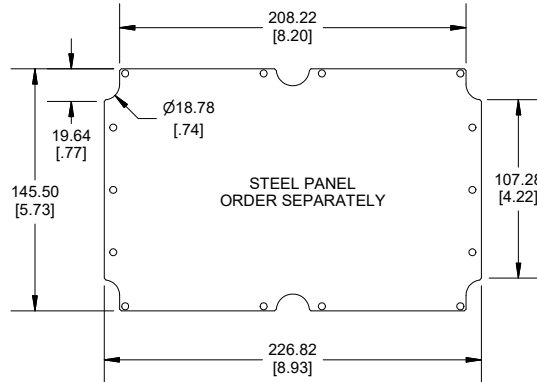

POLYCARBONATE
VERSION ONLY

UL US LISTED
FILE #E65324
TYPE 4.4X.6.6P

Enclosures can be Factory Modified (Milling, Drilling, Printing etc.)
Contact Factory (modshop@hammfg.com) for quotes
Solid models of this enclosure available in .stp or .x_t
(Part number and text placement/orientation on our products are subject to change,
we do not recommend using them as a locating reference for modification purposes)

NOTE

Purchased assembly includes box, lid, 6 cover screws, and preformed silicone gasket.
General Purpose ABS version is not UL approved. (Matl UL94 - HB)
Polycarbonate version is UL 508A approved. (Matl UL94 - 5VA @ 3mm)

Dimensions:
mm
[inches]

**HAMMOND
MANUFACTURING.**

1554VAL

www.hammondmfg.com

X-ON Electronics

Largest Supplier of Electrical and Electronic Components

Click to view similar products for [Enclosures, Boxes & Cases](#) *category:*