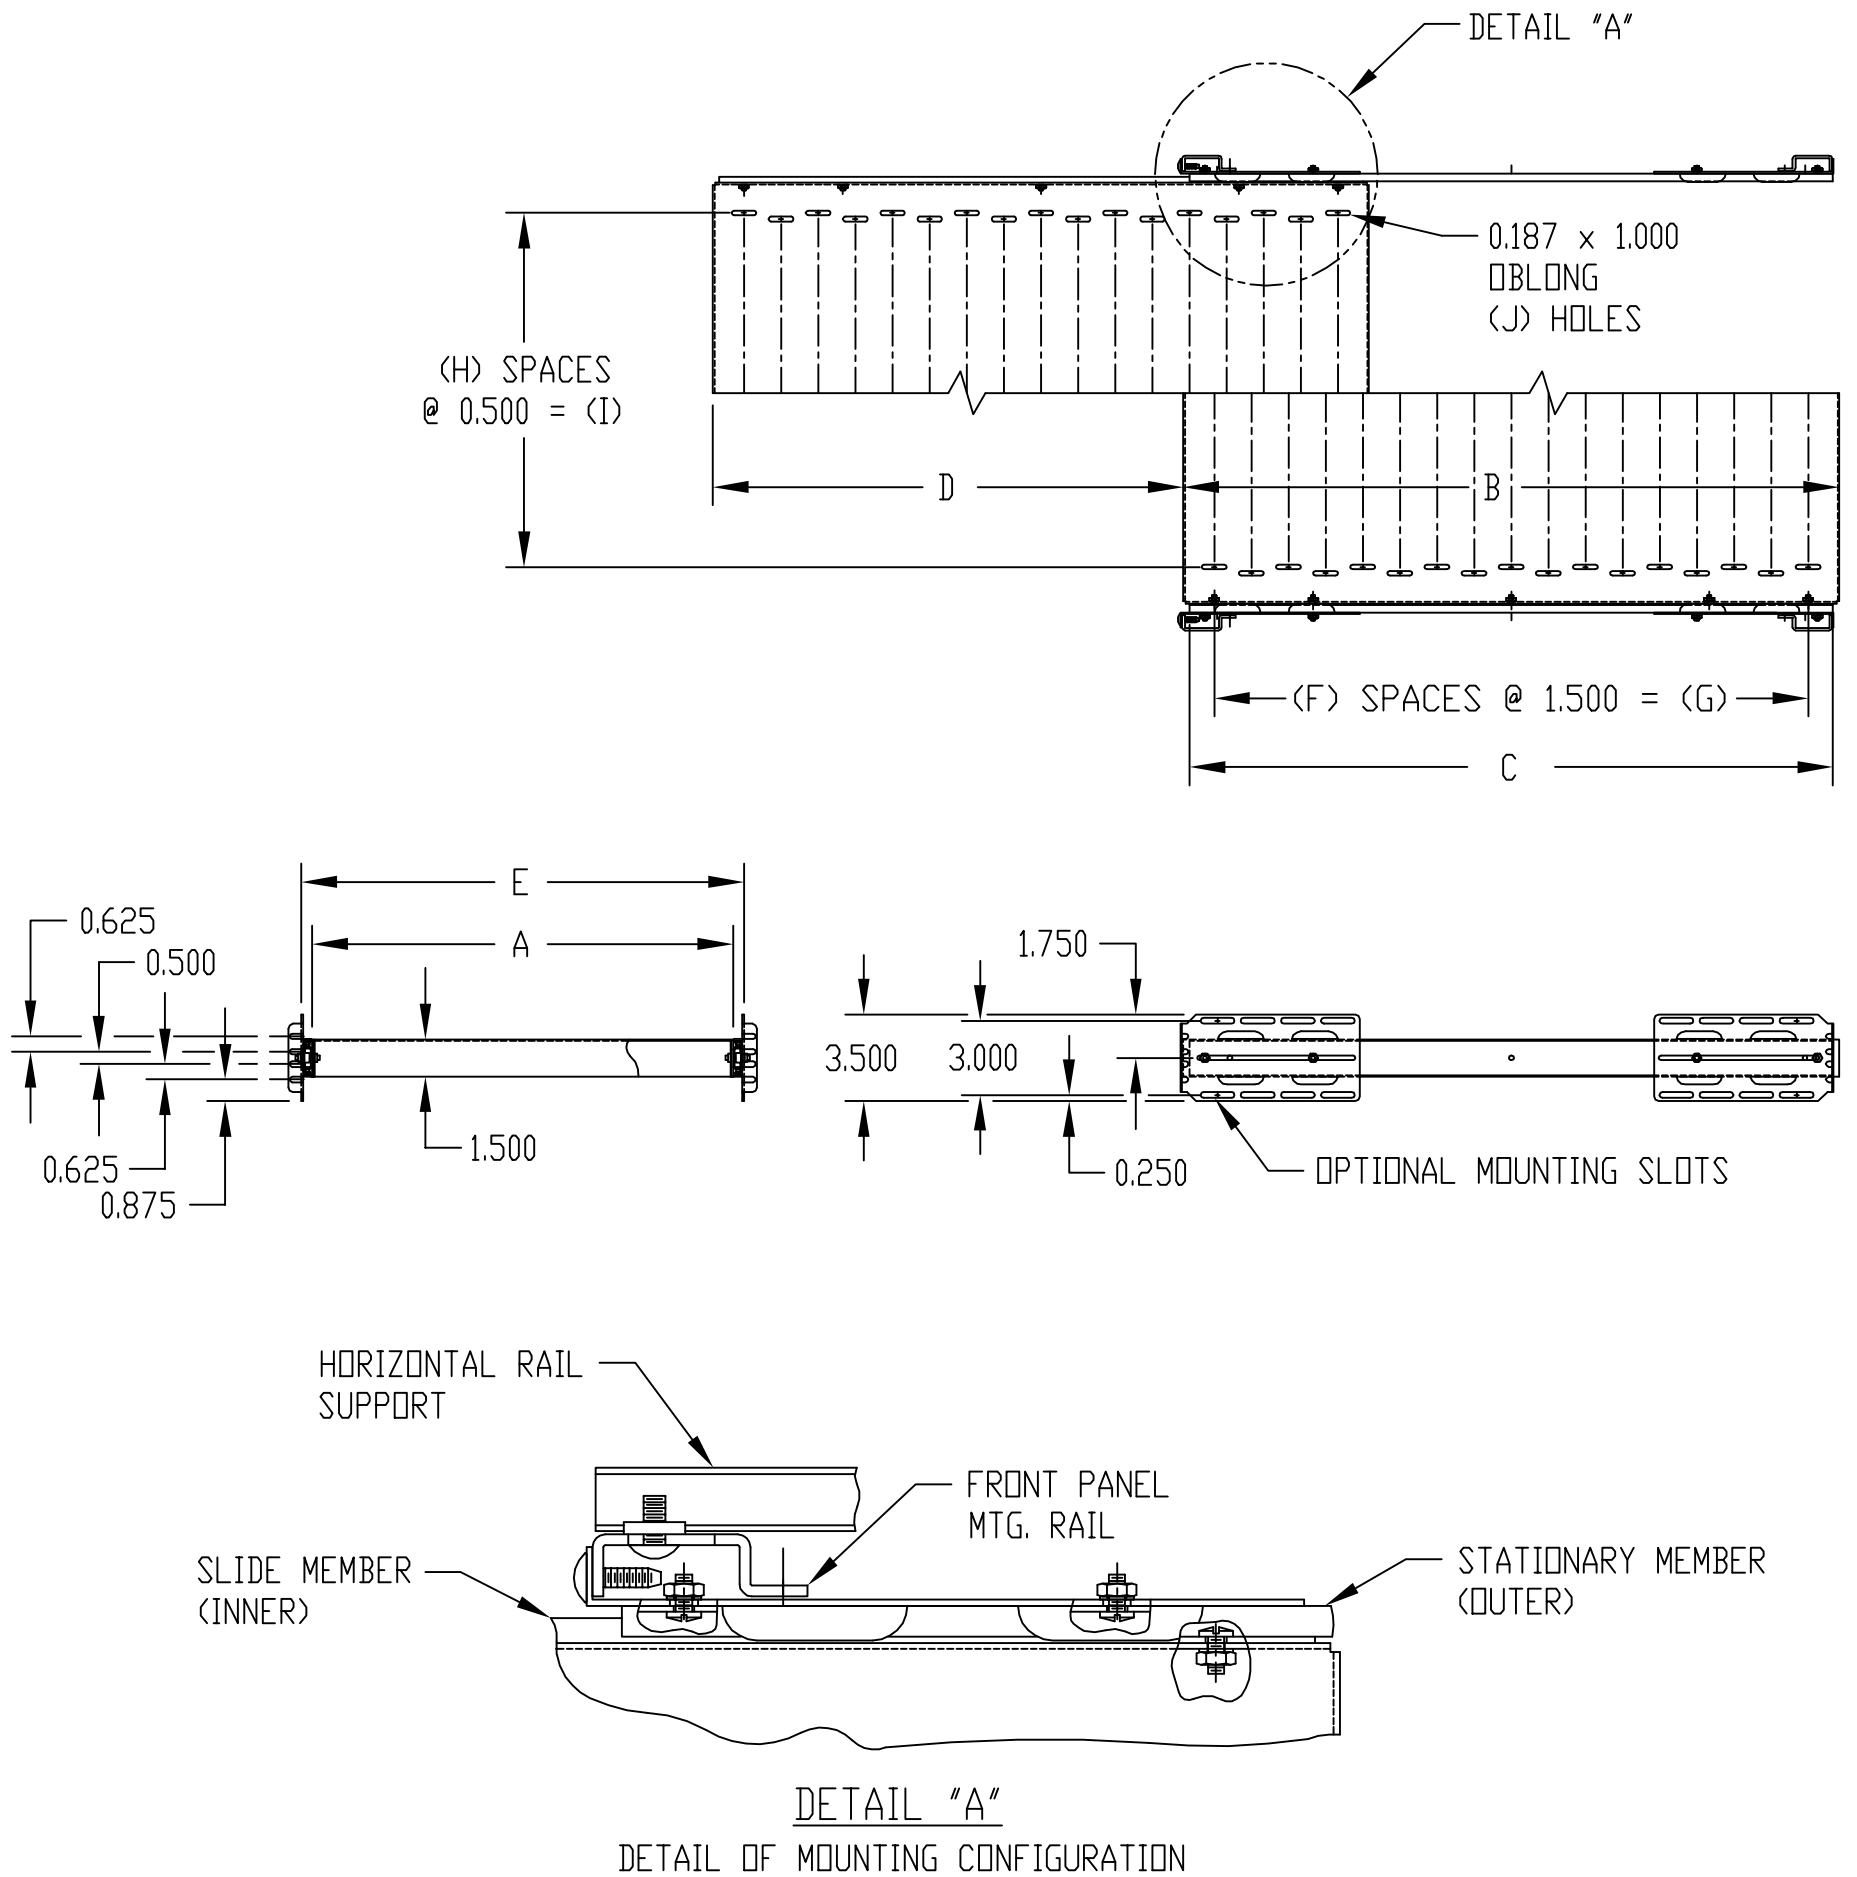

PART NAME

SLIDING SHELF

PART No.

SH-2387 TO SH-2494

MATERIAL:

SHELF & MOUNTING BRACKETS _____ 16 GA. STEEL

FINISH:

SHELF & MOUNTING BRACKETS _____ SMOOTH BLACK

SLIDES _____ BRIGHT ZINC PLATE

| PART NO. | | SHELF | | SLIDE | | | E | F | G | H | I | J |
|----------|---------|-------|--------|----------|----------|-------------|--------|----|--------|----|--------|-----|
| PLAIN | VENTED | A | B | LENGTH C | TRAVEL D | LOAD RATING | | | | | | |
| SH-2387 | SH-2391 | 17 | 14.250 | 12 | 9 | 140 | 17.875 | 8 | 12.000 | 29 | 14.500 | 270 |
| SH-2388 | SH-2392 | | 17.750 | 16 | 12 | 120 | | 10 | 15.000 | | | 330 |
| SH-2389 | SH-2393 | | 21.250 | 20 | 15 | 92 | | 12 | 18.000 | | | 390 |
| SH-2390 | SH-2394 | 17 | 26.500 | 26 | 19 | 70 | 17.875 | 16 | 24.000 | 29 | 14.500 | 510 |
| SH-2487 | SH-2491 | 22 | 14.250 | 12 | 9 | 140 | 22.875 | 8 | 12.000 | 41 | 20.500 | 378 |
| SH-2488 | SH-2492 | | 17.750 | 16 | 12 | 120 | | 10 | 15.000 | | | 462 |
| SH-2489 | SH-2493 | | 21.250 | 20 | 15 | 92 | | 12 | 18.000 | | | 546 |
| SH-2490 | SH-2494 | 22 | 26.500 | 26 | 19 | 70 | 22.875 | 16 | 24.000 | 41 | 20.500 | 714 |