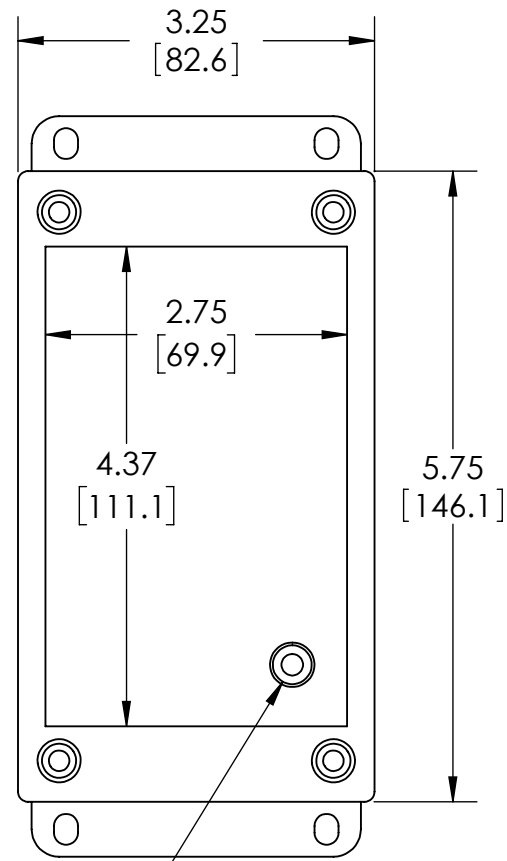

PART NAME

30.5mm PUSHBUTTON ENCLOSURE

PART No.

SPB-3922

REVISION DATE

5-16-19

MATERIAL - 14 GA. [2.0mm] STEEL
 FINISH - SMOOTH GRAY POWDERCOAT
 UL LISTED TYPE DTOV2

CAPTIVE SCREW M5x0.8 x 16mm LG., WASHER HEAD, PHILLIPS DRIVE, STEEL, ZINC PLATED, WITH SEALING WASHER, NEOPRENE, BLACK AND O-RING, BUNA-N, BLACK

COVER REMOVED

WELD STANDOFF M5x0.8 x 12mm LG. FOR GROUNDING [SUPPLIED WITH (1) SCREW M5x0.8 x 10mm LG., PAN HEAD, PHILLIPS DRIVE, STEEL, ZINC PLATED AND (1) LOCKWASHER, INTERNAL TOOTH, STEEL, ZINC PLATED]

ONE-PIECE DIE-CUT GASKET (.25[6.3] THK. PORON #4701-41-15250-04 - BLACK) INSIDE COVER.

.22 [5.6] x .28 [7.1] OBLONG

X-ON Electronics

Largest Supplier of Electrical and Electronic Components

Click to view similar products for [Enclosures, Boxes & Cases](#) *category:*