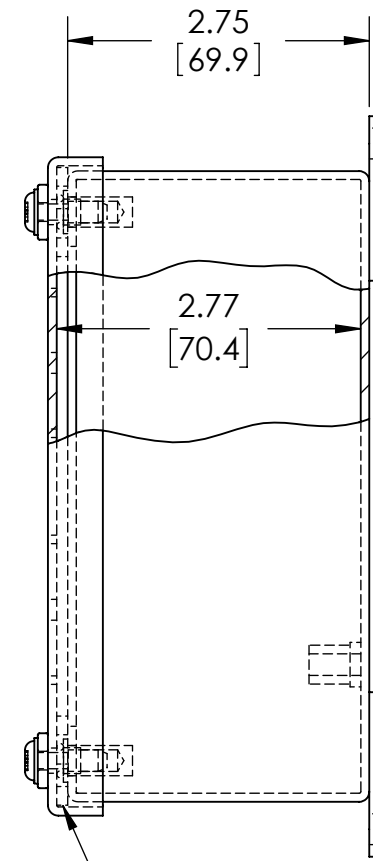

PART NAME

30.5mm PUSHBUTTON ENCLOSURE

PART No.

SPB-3922

REVISION DATE

5-16-19

MATERIAL - 14 GA. [2.0mm] STEEL
 FINISH - SMOOTH GRAY POWDERCOAT
 UL LISTED TYPE DTOV2

CAPTIVE SCREW M5x0.8 x 16mm LG., WASHER HEAD, PHILLIPS DRIVE, STEEL, ZINC PLATED, WITH SEALING WASHER, NEOPRENE, BLACK AND O-RING, BUNA-N, BLACK

COVER REMOVED

WELD STANDOFF M5x0.8 x 12mm LG. FOR GROUNDING [SUPPLIED WITH (1) SCREW M5x0.8 x 10mm LG., PAN HEAD, PHILLIPS DRIVE, STEEL, ZINC PLATED AND (1) LOCKWASHER, INTERNAL TOOTH, STEEL, ZINC PLATED]

ONE-PIECE DIE-CUT GASKET (.25[6.3] THK. PORON #4701-41-15250-04 - BLACK) INSIDE COVER.

.22 [5.6] x .28 [7.1] OBLONG

X-ON Electronics

Largest Supplier of Electrical and Electronic Components

Click to view similar products for [Enclosures, Boxes & Cases](#) *category:*