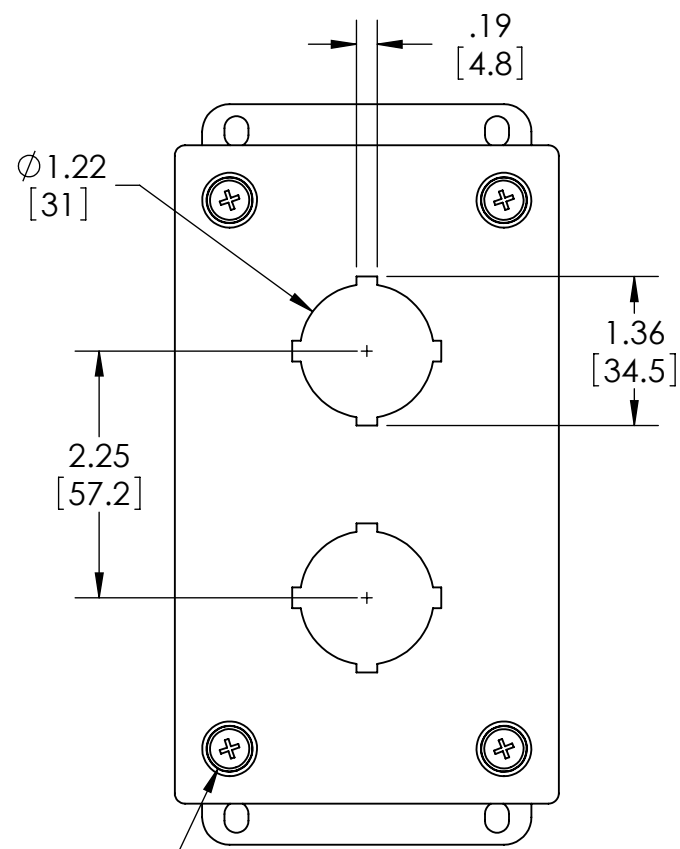

PART NAME

30.5mm PUSHBUTTON ENCLOSURE

PART No.

SPB-3922

REVISION DATE

5-16-19

MATERIAL - 14 GA. [2.0mm] STEEL
 FINISH - SMOOTH GRAY POWDERCOAT
 UL LISTED TYPE DTOV2

CAPTIVE SCREW M5x0.8 x 16mm LG., WASHER HEAD, PHILLIPS DRIVE, STEEL, ZINC PLATED, WITH SEALING WASHER, NEOPRENE, BLACK AND O-RING, BUNA-N, BLACK

COVER REMOVED

WELD STANDOFF M5x0.8 x 12mm LG. FOR GROUNDING [SUPPLIED WITH (1) SCREW M5x0.8 x 10mm LG., PAN HEAD, PHILLIPS DRIVE, STEEL, ZINC PLATED AND (1) LOCKWASHER, INTERNAL TOOTH, STEEL, ZINC PLATED]

ONE-PIECE DIE-CUT GASKET (.25[6.3] THK. PORON #4701-41-15250-04 - BLACK) INSIDE COVER.

.22 [5.6] x .28 [7.1] OBLONG

X-ON Electronics

Largest Supplier of Electrical and Electronic Components

Click to view similar products for [Enclosures, Boxes & Cases](#) *category:*