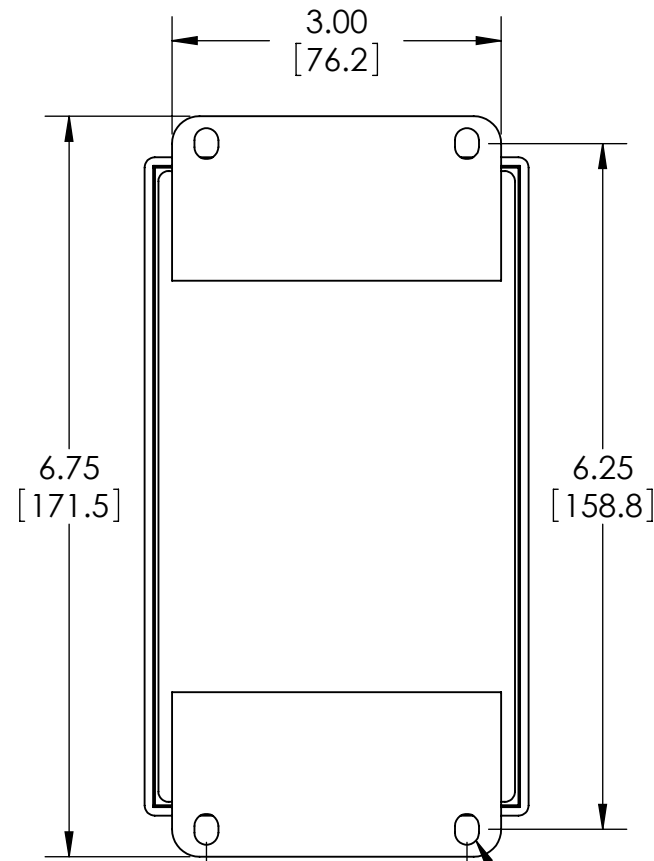

PART NAME

30.5mm PUSHBUTTON ENCLOSURE

PART No.

SPB-3922

REVISION DATE

5-16-19

MATERIAL - 14 GA. [2.0mm] STEEL
 FINISH - SMOOTH GRAY POWDERCOAT
 UL LISTED TYPE DTOV2

CAPTIVE SCREW M5x0.8 x 16mm LG., WASHER HEAD, PHILLIPS DRIVE, STEEL, ZINC PLATED, WITH SEALING WASHER, NEOPRENE, BLACK AND O-RING, BUNA-N, BLACK

COVER REMOVED

WELD STANDOFF M5x0.8 x 12mm LG. FOR GROUNDING [SUPPLIED WITH (1) SCREW M5x0.8 x 10mm LG., PAN HEAD, PHILLIPS DRIVE, STEEL, ZINC PLATED AND (1) LOCKWASHER, INTERNAL TOOTH, STEEL, ZINC PLATED]

ONE-PIECE DIE-CUT GASKET (.25[6.3] THK. PORON #4701-41-15250-04 - BLACK) INSIDE COVER.

.22 [5.6] x .28 [7.1] OBLONG

X-ON Electronics

Largest Supplier of Electrical and Electronic Components

Click to view similar products for [Enclosures, Boxes & Cases](#) *category:*