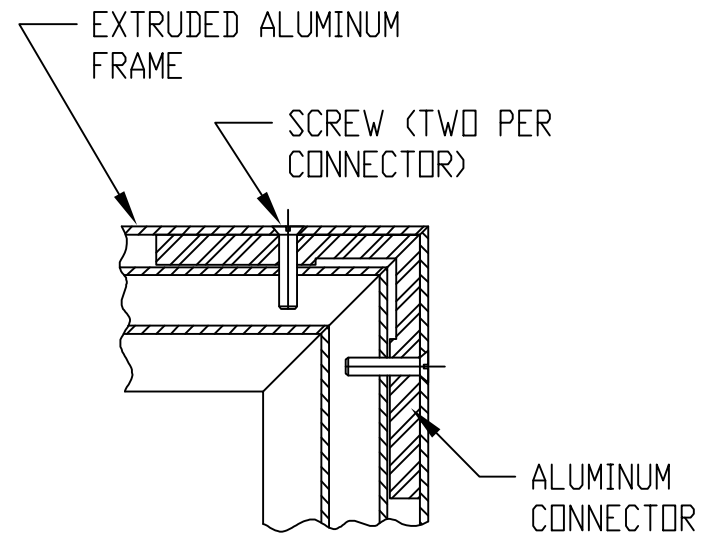

PART NAME	ECONOGLAS DOOR	PART No.	V-9760-L & V-9763-L to 67-L	REV. DATE	2-10-10
-----------	----------------	----------	-----------------------------	-----------	---------

**MATERIAL:**

DOOR FRAME \_\_\_\_\_ ALUMINUM EXTRUSION  
DOOR PANEL \_\_\_\_\_ 0.187 THICK PLEXIGLAS  
WASHER \_\_\_\_\_ 20 GA. STAINLESS STEEL  
DOOR STOPS \_\_\_\_\_ 16 GA. STEEL  
HINGES \_\_\_\_\_ 14 GA. STEEL  
STRIKER \_\_\_\_\_ 11 GA. STAINLESS STEEL

**FINISH:**

DOOR FRAME \_\_\_\_\_ CLEAR ANODIZED  
DOOR PANEL \_\_\_\_\_ SMOKE GRAY  
STRIKER, WASHER \_\_\_\_\_ NATURAL  
DOOR STOPS \_\_\_\_\_ SMOOTH BLACK  
HINGES \_\_\_\_\_ METALLIC GRAY

**DOOR:**

- CLEARS PANEL SPACE WHEN OPENED 90° OR MORE
- IS HELD CLOSED WITH LOCK
- FITS ECONOMIZER UPRIGHT CABINET RACKS AND CLASSIC II CABINET RACKS