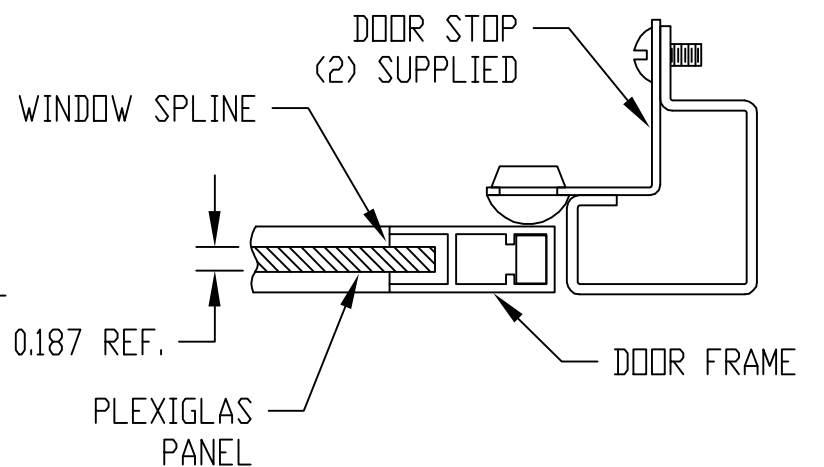

PART NAME	ECONOGLAS DOOR	PART No.	V-9760-L & V-9763-L to 67-L	REV. DATE	2-10-10
-----------	----------------	----------	-----------------------------	-----------	---------

**MATERIAL:**

DOOR FRAME \_\_\_\_\_ ALUMINUM EXTRUSION  
DOOR PANEL \_\_\_\_\_ 0.187 THICK PLEXIGLAS  
WASHER \_\_\_\_\_ 20 GA. STAINLESS STEEL  
DOOR STOPS \_\_\_\_\_ 16 GA. STEEL  
HINGES \_\_\_\_\_ 14 GA. STEEL  
STRIKER \_\_\_\_\_ 11 GA. STAINLESS STEEL

**FINISH:**

DOOR FRAME \_\_\_\_\_ CLEAR ANODIZED  
DOOR PANEL \_\_\_\_\_ SMOKE GRAY  
STRIKER, WASHER \_\_\_\_\_ NATURAL  
DOOR STOPS \_\_\_\_\_ SMOOTH BLACK  
HINGES \_\_\_\_\_ METALLIC GRAY

**DOOR:**

- CLEARS PANEL SPACE WHEN OPENED 90° OR MORE
- IS HELD CLOSED WITH LOCK
- FITS ECONOMIZER UPRIGHT CABINET RACKS AND CLASSIC II CABINET RACKS

**SECTION "A-A"**

**SECTION "B-B"**

**SECTION "C-C"**

PART NO. LOCKING	HEIGHT A	B	RACK VERTICAL PANEL SPACE
V-9760-L	20.938	10.469	21.000
V-9763-L	41.938	20.969	42.000
V-9764-L	52.438	26.219	52.500
V-9765-L	61.188	30.594	61.250
V-9766-L	69.938	34.969	70.000
V-9767-L	78.688	39.344	78.750