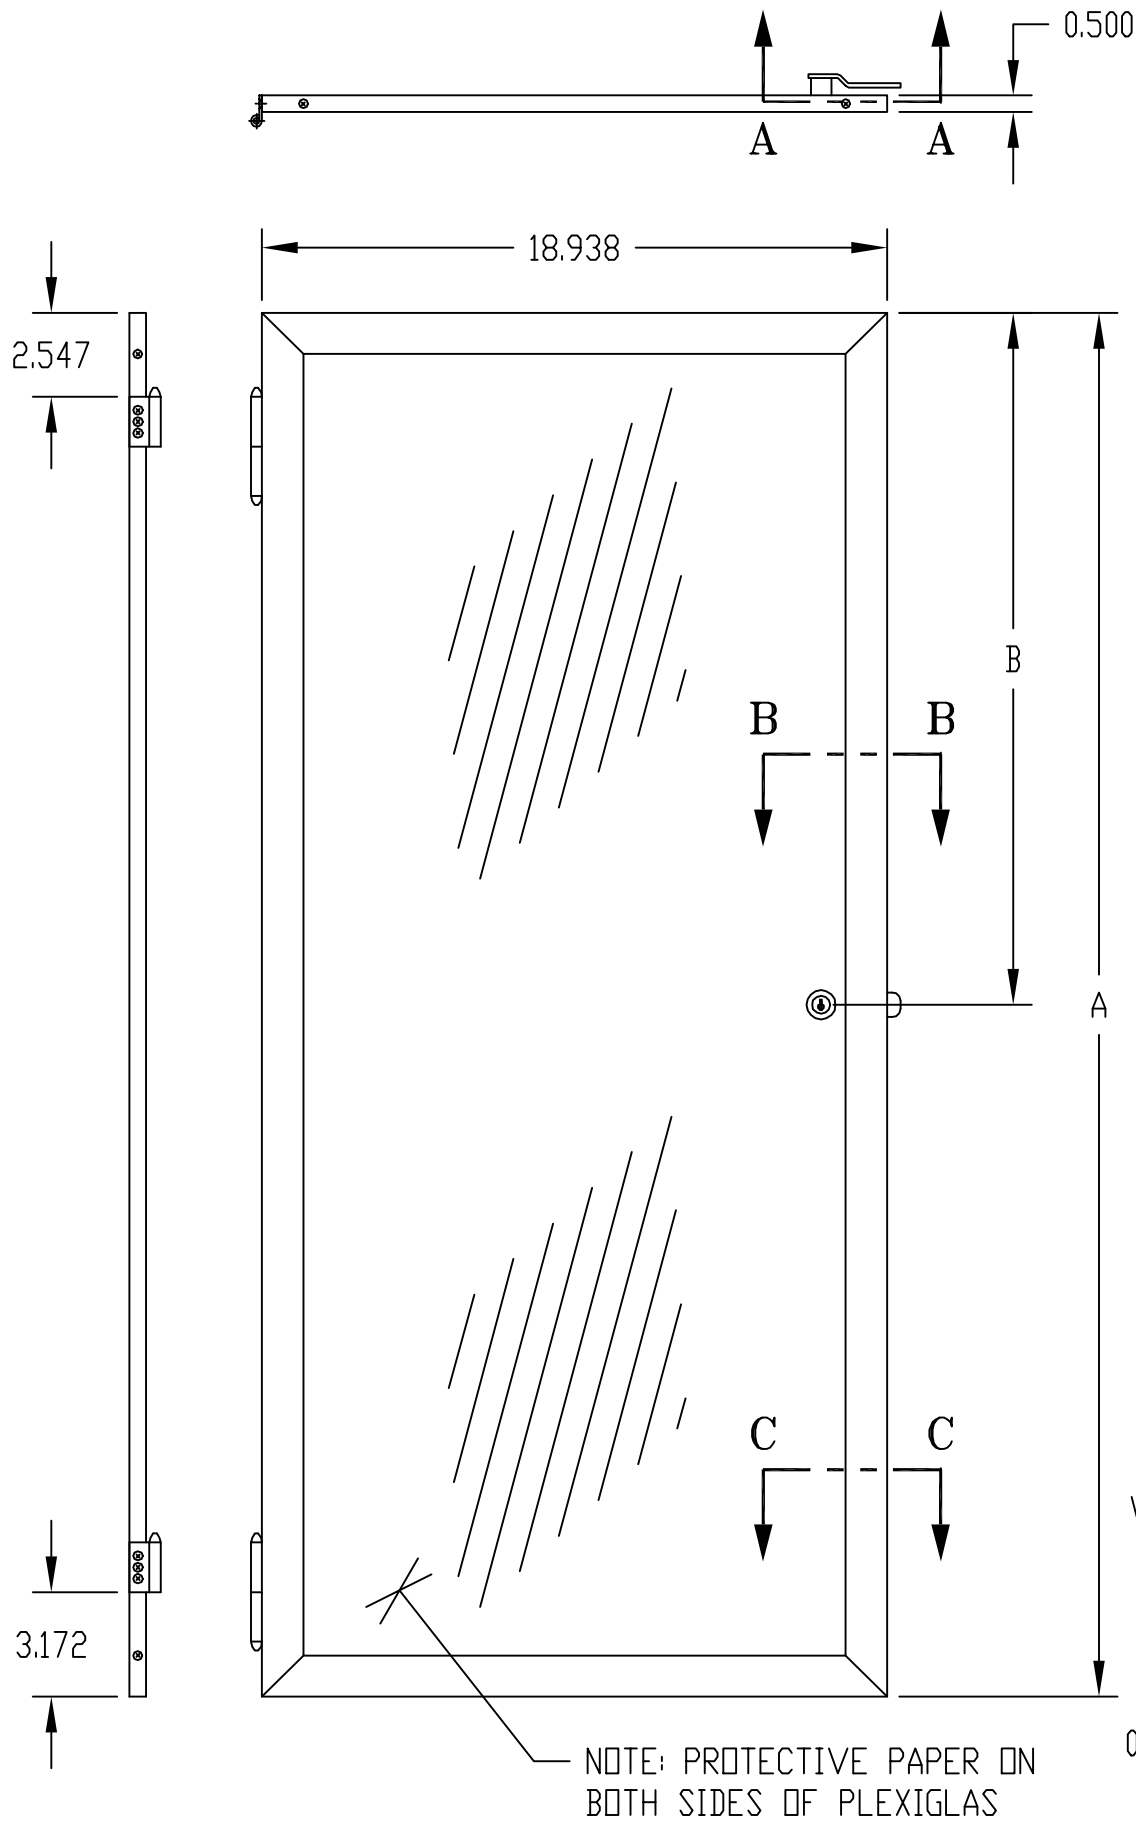

PART NAME	ECONOGLAS DOOR	PART No.	V-9760-L & V-9763-L to 67-L	REV. DATE	2-10-10
-----------	----------------	----------	-----------------------------	-----------	---------

**MATERIAL:**

DOOR FRAME \_\_\_\_\_ ALUMINUM EXTRUSION  
DOOR PANEL \_\_\_\_\_ 0.187 THICK PLEXIGLAS  
WASHER \_\_\_\_\_ 20 GA. STAINLESS STEEL  
DOOR STOPS \_\_\_\_\_ 16 GA. STEEL  
HINGES \_\_\_\_\_ 14 GA. STEEL  
STRIKER \_\_\_\_\_ 11 GA. STAINLESS STEEL

**FINISH:**

DOOR FRAME \_\_\_\_\_ CLEAR ANODIZED  
DOOR PANEL \_\_\_\_\_ SMOKE GRAY  
STRIKER, WASHER \_\_\_\_\_ NATURAL  
DOOR STOPS \_\_\_\_\_ SMOOTH BLACK  
HINGES \_\_\_\_\_ METALLIC GRAY

**DOOR:**

- CLEARS PANEL SPACE WHEN OPENED 90° OR MORE
- IS HELD CLOSED WITH LOCK
- FITS ECONOMIZER UPRIGHT CABINET RACKS AND CLASSIC II CABINET RACKS

**SECTION "A-A"**

**SECTION "B-B"**

**SECTION "C-C"**

PART NO. LOCKING	HEIGHT A	B	RACK VERTICAL PANEL SPACE
V-9760-L	20.938	10.469	21.000
V-9763-L	41.938	20.969	42.000
V-9764-L	52.438	26.219	52.500
V-9765-L	61.188	30.594	61.250
V-9766-L	69.938	34.969	70.000
V-9767-L	78.688	39.344	78.750