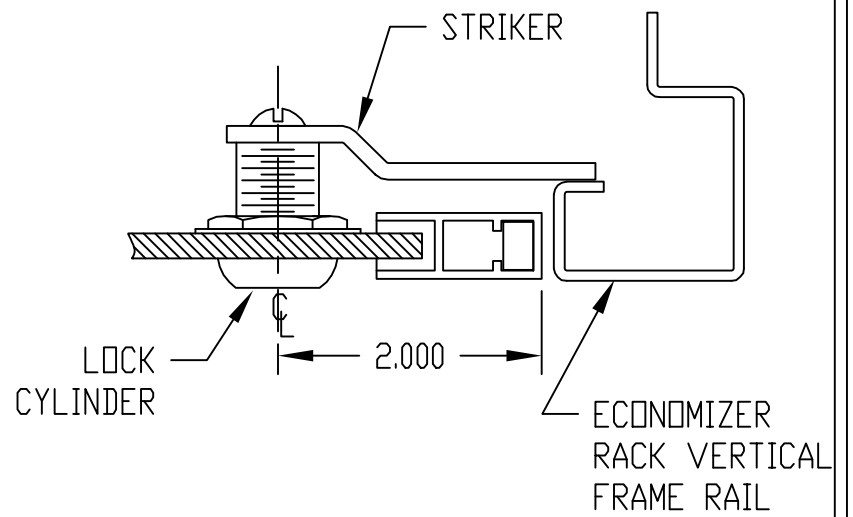

PART NAME	ECONOGLAS DOOR	PART No.	V-9760-L & V-9763-L to 67-L	REV. DATE	2-10-10
-----------	----------------	----------	-----------------------------	-----------	---------

**MATERIAL:**

DOOR FRAME \_\_\_\_\_ ALUMINUM EXTRUSION  
DOOR PANEL \_\_\_\_\_ 0.187 THICK PLEXIGLAS  
WASHER \_\_\_\_\_ 20 GA. STAINLESS STEEL  
DOOR STOPS \_\_\_\_\_ 16 GA. STEEL  
HINGES \_\_\_\_\_ 14 GA. STEEL  
STRIKER \_\_\_\_\_ 11 GA. STAINLESS STEEL

**FINISH:**

DOOR FRAME \_\_\_\_\_ CLEAR ANODIZED  
DOOR PANEL \_\_\_\_\_ SMOKE GRAY  
STRIKER, WASHER \_\_\_\_\_ NATURAL  
DOOR STOPS \_\_\_\_\_ SMOOTH BLACK  
HINGES \_\_\_\_\_ METALLIC GRAY

**DOOR:**

- CLEARS PANEL SPACE WHEN OPENED 90° OR MORE
- IS HELD CLOSED WITH LOCK
- FITS ECONOMIZER UPRIGHT CABINET RACKS AND CLASSIC II CABINET RACKS

**SECTION "A-A"**

**SECTION "B-B"**

**SECTION "C-C"**

PART NO. LOCKING	HEIGHT A	B	RACK VERTICAL PANEL SPACE
V-9760-L	20.938	10.469	21.000
V-9763-L	41.938	20.969	42.000
V-9764-L	52.438	26.219	52.500
V-9765-L	61.188	30.594	61.250
V-9766-L	69.938	34.969	70.000
V-9767-L	78.688	39.344	78.750