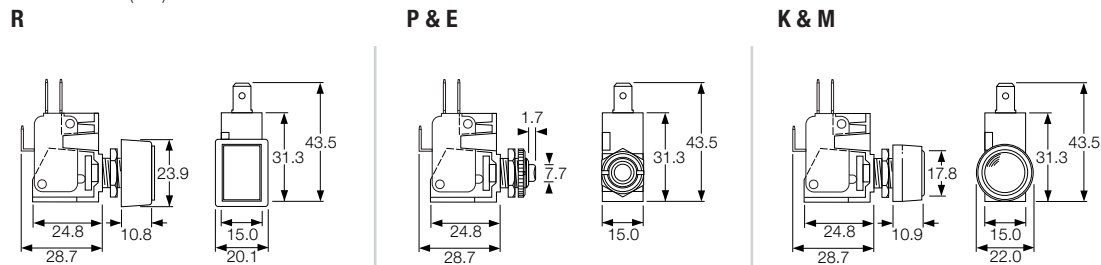

Dimensions (mm)