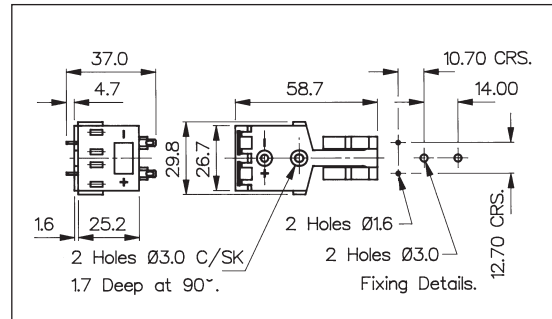

PC/Base Mounting

C SIZE BATTERY HOLDER

**BX0036**

- 1 Cell
- PC/Base Mount
- Open style

D SIZE BATTERY HOLDER

**BX0037**

- 1 Cell
- PC/Base Mount
- Open style

PP3 SIZE BATTERY HOLDER

**BX0033**

- 1 Cell
- PC/Base Mount
- Open style

| Specification          | BX0036  | BX0037  | BX0033  |
|------------------------|---|---|---|
| Battery/Cell Type:     | C (R14)   | D (R20)   | PP3 (6R61)  |
| No. Cells:             | 1 cell  | 1 cell  | 1 cell  |
| Terminations:          | Dual connections, P.C. spills & 2.8 series tabs/solder tags. (P.C. spills may be removed if required) | Dual connections, P.C. spills & 2.8 series tabs/solder tags. (P.C. spills may be removed if required) | Dual connections, P.C. spills & 2.8 series tabs/solder tags. (P.C. spills may be removed if required) |
| Operating Temperature: | -30°C to +70°C  | -30°C to +70°C  | -30°C to +70°C  |
| Mouldings:             | Glass Filled Nylon  | Glass Filled Nylon  | Glass Filled Nylon  |
| Contacts:              | Nickel Silver, clean  | Nickel Silver, clean  | Nickel Silver, clean  |
| Features:              | Interlocking for multiple assemblies  | Interlocking for multiple assemblies  |   |
| <b>RoHS</b>            | Compliant   | Compliant   | Compliant   |