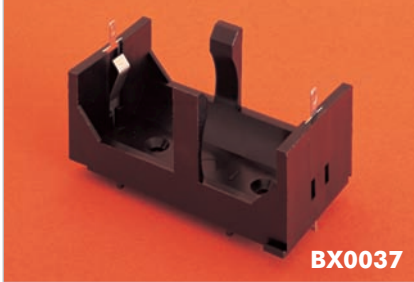

PC/Base Mounting

C SIZE BATTERY HOLDER

**BX0036**

- 1 Cell
- PC/Base Mount
- Open style

D SIZE BATTERY HOLDER

**BX0037**

- 1 Cell
- PC/Base Mount
- Open style

PP3 SIZE BATTERY HOLDER

**BX0033**

- 1 Cell
- PC/Base Mount
- Open style

| Specification          | BX0036  | BX0037  | BX0033  |
|------------------------|---|---|---|
| Battery/Cell Type:     | C (R14)   | D (R20)   | PP3 (6R61)  |
| No. Cells:             | 1 cell  | 1 cell  | 1 cell  |
| Terminations:          | Dual connections, P.C. spills & 2.8 series tabs/solder tags. (P.C. spills may be removed if required) | Dual connections, P.C. spills & 2.8 series tabs/solder tags. (P.C. spills may be removed if required) | Dual connections, P.C. spills & 2.8 series tabs/solder tags. (P.C. spills may be removed if required) |
| Operating Temperature: | -30°C to +70°C  | -30°C to +70°C  | -30°C to +70°C  |
| Mouldings:             | Glass Filled Nylon  | Glass Filled Nylon  | Glass Filled Nylon  |
| Contacts:              | Nickel Silver, clean  | Nickel Silver, clean  | Nickel Silver, clean  |
| Features:              | Interlocking for multiple assemblies  | Interlocking for multiple assemblies  |   |
| <b>RoHS</b>            | Compliant   | Compliant   | Compliant   |