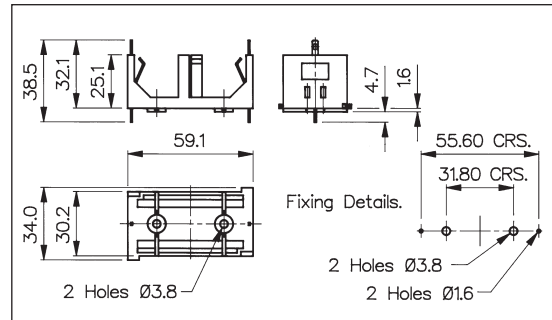

PC/Base Mounting

C SIZE BATTERY HOLDER

**BX0036**

- 1 Cell
- PC/Base Mount
- Open style

D SIZE BATTERY HOLDER

**BX0037**

- 1 Cell
- PC/Base Mount
- Open style

PP3 SIZE BATTERY HOLDER

**BX0033**

- 1 Cell
- PC/Base Mount
- Open style

| Specification          | BX0036  | BX0037  | BX0033  |
|------------------------|---|---|---|
| Battery/Cell Type:     | C (R14)   | D (R20)   | PP3 (6R61)  |
| No. Cells:             | 1 cell  | 1 cell  | 1 cell  |
| Terminations:          | Dual connections, P.C. spills & 2.8 series tabs/solder tags. (P.C. spills may be removed if required) | Dual connections, P.C. spills & 2.8 series tabs/solder tags. (P.C. spills may be removed if required) | Dual connections, P.C. spills & 2.8 series tabs/solder tags. (P.C. spills may be removed if required) |
| Operating Temperature: | -30°C to +70°C  | -30°C to +70°C  | -30°C to +70°C  |
| Mouldings:             | Glass Filled Nylon  | Glass Filled Nylon  | Glass Filled Nylon  |
| Contacts:              | Nickel Silver, clean  | Nickel Silver, clean  | Nickel Silver, clean  |
| Features:              | Interlocking for multiple assemblies  | Interlocking for multiple assemblies  |   |
| <b>RoHS</b>            | Compliant   | Compliant   | Compliant   |