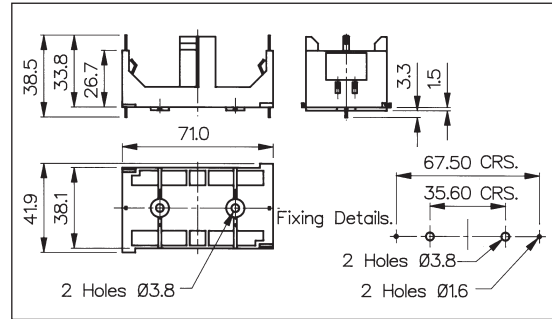

PC/Base Mounting

C SIZE BATTERY HOLDER

**BX0036**

- 1 Cell
- PC/Base Mount
- Open style

D SIZE BATTERY HOLDER

**BX0037**

- 1 Cell
- PC/Base Mount
- Open style

PP3 SIZE BATTERY HOLDER

**BX0033**

- 1 Cell
- PC/Base Mount
- Open style

| Specification          | BX0036  | BX0037  | BX0033  |
|------------------------|---|---|---|
| Battery/Cell Type:     | C (R14)   | D (R20)   | PP3 (6R61)  |
| No. Cells:             | 1 cell  | 1 cell  | 1 cell  |
| Terminations:          | Dual connections, P.C. spills & 2.8 series tabs/solder tags. (P.C. spills may be removed if required) | Dual connections, P.C. spills & 2.8 series tabs/solder tags. (P.C. spills may be removed if required) | Dual connections, P.C. spills & 2.8 series tabs/solder tags. (P.C. spills may be removed if required) |
| Operating Temperature: | -30°C to +70°C  | -30°C to +70°C  | -30°C to +70°C  |
| Mouldings:             | Glass Filled Nylon  | Glass Filled Nylon  | Glass Filled Nylon  |
| Contacts:              | Nickel Silver, clean  | Nickel Silver, clean  | Nickel Silver, clean  |
| Features:              | Interlocking for multiple assemblies  | Interlocking for multiple assemblies  |   |
| <b>RoHS</b>            | Compliant   | Compliant   | Compliant   |