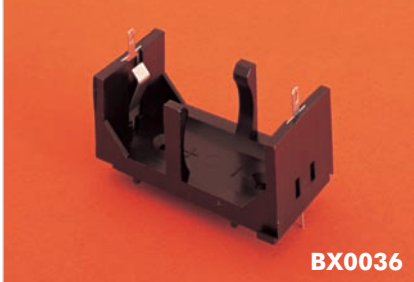

PC/Base Mounting

C SIZE BATTERY HOLDER

**BX0036**

- 1 Cell
- PC/Base Mount
- Open style

D SIZE BATTERY HOLDER

**BX0037**

- 1 Cell
- PC/Base Mount
- Open style

PP3 SIZE BATTERY HOLDER

**BX0033**

- 1 Cell
- PC/Base Mount
- Open style

| Specification          | BX0036  | BX0037  | BX0033  |
|------------------------|---|---|---|
| Battery/Cell Type:     | C (R14)   | D (R20)   | PP3 (6R61)  |
| No. Cells:             | 1 cell  | 1 cell  | 1 cell  |
| Terminations:          | Dual connections, P.C. spills & 2.8 series tabs/solder tags. (P.C. spills may be removed if required) | Dual connections, P.C. spills & 2.8 series tabs/solder tags. (P.C. spills may be removed if required) | Dual connections, P.C. spills & 2.8 series tabs/solder tags. (P.C. spills may be removed if required) |
| Operating Temperature: | -30°C to +70°C  | -30°C to +70°C  | -30°C to +70°C  |
| Mouldings:             | Glass Filled Nylon  | Glass Filled Nylon  | Glass Filled Nylon  |
| Contacts:              | Nickel Silver, clean  | Nickel Silver, clean  | Nickel Silver, clean  |
| Features:              | Interlocking for multiple assemblies  | Interlocking for multiple assemblies  |   |
| <b>RoHS</b>            | Compliant   | Compliant   | Compliant   |