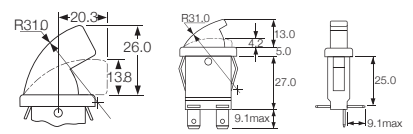

3005

Panel thickness 1.0 - 2.5mm

B Actuator

C Actuator

R, L & B terminals

3006

Panel thickness 1.0 - 2.5mm

B Actuator

C Actuator

R, L & B terminals

Terminal	Function	Actuator	Body	Options
<p>C</p> <p>6.3x0.8</p>	<p>3005</p> <p>ON - OFF (momentary OFF) 1mm max travel to OFF position</p>	<p>B</p> <p>26.0</p>	<p>R L B</p> <p>Terminal direction (viewed from hinge end)</p> <p>Panel cut - out Bezel Bezel Profile</p>	<p>Finish Gloss finish only</p> <p>Colour White or black Call sales for custom colours. A full range is available for large orders.</p>
<p>H</p> <p>4.8x0.8</p>	<p>3006</p> <p>ON - OFF (momentary ON) 3mm min travel to ON position</p>	<p>C</p> <p>13.0</p>	<p>R L B</p> <p>Terminal direction (viewed from hinge end)</p> <p>Panel cut - out Bezel Bezel Profile</p>	<p>Finish Gloss finish only</p> <p>Colour White or black Call sales for custom colours. A full range is available for large orders.</p>