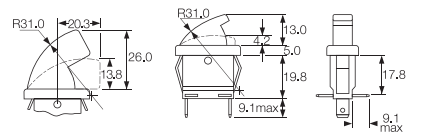

Dimensions and Properties

3005

Panel thickness 1.0 - 2.5mm

B Actuator

C Actuator

R, L & B terminals

3006