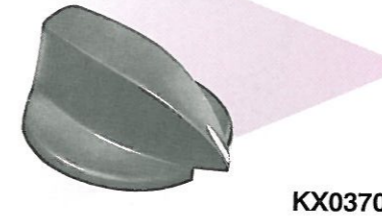

**KX0604/STN**  
**KX0603/STN**  
with PNo 11990/Col. fitted

**KX0605/STN**  
with PNo 11990/Col. fitted

**KX0607**  
**KX0606**

**KX0608**

Data	List No.	KX0603/STN	KX0604/STN	KX0605/STN	KX0606	KX0607	KX0608
Ø:		19.8	26.2	33.7	14.0	21.0	28.1
Height:		15.9	15.9	15.9	16.5	20.3	24.1
Shaft:		Ø: 6.4 Length: 12.7	Ø: 6.4 Length: 12.7	Ø: 6.4 Length: 12.7	Ø: 6.4 Length: 8.9	Ø: 6.4 Length: 9.3	Ø: 6.4 Length: 22.6
Nut Recess:		Ø: 16.7 Depth: 1.6	Ø: 20.2 Depth: 1.6	Ø: 27.8 Depth: 1.6	Ø: 11.0 Depth: 2.4	Ø: 17.5 Depth: 2.8	Ø: 24.5 Depth: 2.8
Radius to Pointer:		13.5 (with P.No.11990 fitted).	17.1 (with P.No.11990 fitted).	20.2 (with P.No.11990 fitted).			
Decor Discs: (Aluminium)		Satin (Matt) Finish	Satin (Matt) Finish	Satin (Matt) Finish			
Fixing:		Slotted head grub screw. (Allen key to agreed order).			Slotted head grub screw. (Allen key to agreed order).		
Mouldings:		Phenolic.	Phenolic.	Phenolic.	Thermoplastic.	Thermoplastic.	Thermoplastic.
Inserts:		Brass, Nickel Plated.	Brass, Nickel Plated.	Brass, Nickel Plated.	Brass, Nickel Plated.	Brass, Nickel Plated.	Brass, Nickel Plated.
Grub Screws:		Steel, Zinc Passivated.	Steel, Zinc Passivated.	Steel, Zinc Passivated.	Steel, Zinc Passivated.	Steel, Zinc Passivated.	Steel, Zinc Passivated.
Variants:		Other shafts, colours and indicator lines (/IL) may be available to agreed order. Pointer P.No. 11990/Col (/BK - black, /WH - white, /GN - green, /RD - red) to be ordered separately.			Other shafts, colours and indicator lines (/IL) may be available to agreed order.		