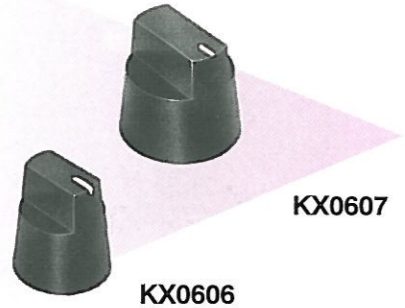

**KX0604/STN**  
**KX0603/STN**  
with PNo 11990/Col. fitted

**KX0605/STN**  
with PNo 11990/Col. fitted

**KX0607**  
**KX0606**

**KX0608**

Data	List No.	KX0603/STN	KX0604/STN	KX0605/STN	KX0606	KX0607	KX0608
Ø:		19.8	26.2	33.7	14.0	21.0	28.1
Height:		15.9	15.9	15.9	16.5	20.3	24.1
Shaft:		Ø: 6.4 Length: 12.7	Ø: 6.4 Length: 12.7	Ø: 6.4 Length: 12.7	Ø: 6.4 Length: 8.9	Ø: 6.4 Length: 9.3	Ø: 6.4 Length: 22.6
Nut Recess:		Ø: 16.7 Depth: 1.6	Ø: 20.2 Depth: 1.6	Ø: 27.8 Depth: 1.6	Ø: 11.0 Depth: 2.4	Ø: 17.5 Depth: 2.8	Ø: 24.5 Depth: 2.8
Radius to Pointer:		13.5 (with P.No.11990 fitted).	17.1 (with P.No.11990 fitted).	20.2 (with P.No.11990 fitted).			
Decor Discs: (Aluminium)		Satin (Matt) Finish	Satin (Matt) Finish	Satin (Matt) Finish			
Fixing:		Slotted head grub screw. (Allen key to agreed order).			Slotted head grub screw. (Allen key to agreed order).		
Mouldings:		Phenolic.	Phenolic.	Phenolic.	Thermoplastic.	Thermoplastic.	Thermoplastic.
Inserts:		Brass, Nickel Plated.	Brass, Nickel Plated.	Brass, Nickel Plated.	Brass, Nickel Plated.	Brass, Nickel Plated.	Brass, Nickel Plated.
Grub Screws:		Steel, Zinc Passivated.	Steel, Zinc Passivated.	Steel, Zinc Passivated.	Steel, Zinc Passivated.	Steel, Zinc Passivated.	Steel, Zinc Passivated.
Variants:		Other shafts, colours and indicator lines (/IL) may be available to agreed order. Pointer P.No. 11990/Col (/BK - black, /WH - white, /GN - green, /RD - red) to be ordered separately.			Other shafts, colours and indicator lines (/IL) may be available to agreed order.		