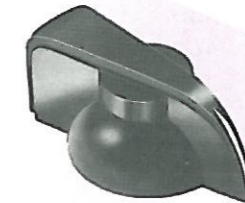

Data	List No.	KX0603/STN	KX0604/STN	KX0605/STN	KX0606	KX0607	KX0608
Ø:		19.8	26.2	33.7	14.0	21.0	28.1
Height:		15.9	15.9	15.9	16.5	20.3	24.1
Shaft:		Ø: 6.4 Length: 12.7	Ø: 6.4 Length: 12.7	Ø: 6.4 Length: 12.7	Ø: 6.4 Length: 8.9	Ø: 6.4 Length: 9.3	Ø: 6.4 Length: 22.6
Nut Recess:		Ø: 16.7 Depth: 1.6	Ø: 20.2 Depth: 1.6	Ø: 27.8 Depth: 1.6	Ø: 11.0 Depth: 2.4	Ø: 17.5 Depth: 2.8	Ø: 24.5 Depth: 2.8
Radius to Pointer:		13.5 (with P.No.11990 fitted).	17.1 (with P.No.11990 fitted).	20.2 (with P.No.11990 fitted).			
Decor Discs: (Aluminium)		Satin (Matt) Finish	Satin (Matt) Finish	Satin (Matt) Finish			
Fixing:		Slotted head grub screw. (Allen key to agreed order).			Slotted head grub screw. (Allen key to agreed order).		
Mouldings:		Phenolic.	Phenolic.	Phenolic.	Thermoplastic.	Thermoplastic.	Thermoplastic.
Inserts:		Brass, Nickel Plated.	Brass, Nickel Plated.	Brass, Nickel Plated.	Brass, Nickel Plated.	Brass, Nickel Plated.	Brass, Nickel Plated.
Grub Screws:		Steel, Zinc Passivated.	Steel, Zinc Passivated.	Steel, Zinc Passivated.	Steel, Zinc Passivated.	Steel, Zinc Passivated.	Steel, Zinc Passivated.
Variants:		Other shafts, colours and indicator lines (/IL) may be available to agreed order. Pointer P.No. 11990/Col (/BK - black, /WH - white, /GN - green, /RD - red) to be ordered separately.			Other shafts, colours and indicator lines (/IL) may be available to agreed order.		

KX0357