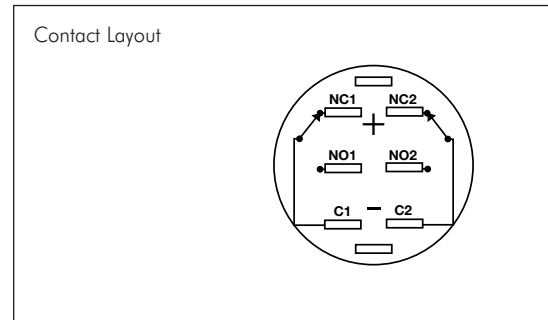

SWITCHES

Stainless Steel - Momentary

LOW PROFILE

MP0045/1D

- 18mm bezel diameter
- 16mm fixing hole diameter
- D.P.C.O
- 3A, 250V

PROMINENT BUTTON

MP0045/3D

- 18mm bezel diameter
- 16mm fixing hole diameter
- D.P.C.O
- 3A, 250V

Specification	MP0045/1D0NN000	MP0045/3D0NN000
Terminations:	Solder tags	Solder Tags
Switching:	D.P.C.O Momentary Action	D.P.C.O Momentary Action
Max. Rating:	3A, 250V	3A, 250V
Contact Resistance:	50mΩ max. @ 1A, 2V	50mΩ max. @ 1A, 2V
Insulation Resistance:	>10 ³ MΩ @ 500Vdc	>10 ³ MΩ @ 500Vdc
Dielectric Strength:	> 2.0kVac	> 2.0kVac
Operating Temp. Range:	-20°C to +55°C	-20°C to +55°C
Operations		
Mechanical:	200,000 (min)	200,000 (min)
Electrical:	30,000 (min)	30,000 (min)
Rear Nut Fixing Torque:	12Nm max.	12Nm max.
Materials		
Mouldings:	Nylon	Nylon
Tags/Terminations:	Brass, Silver Plated	Brass, Silver Plated
Switch Body & Button:	Stainless Steel	Stainless Steel
Contacts:	Silver	Silver
Variants:	Nickel Plated Brass version available details on request	Nickel Plated Brass version available details on request
RoHS	Compliant	Compliant