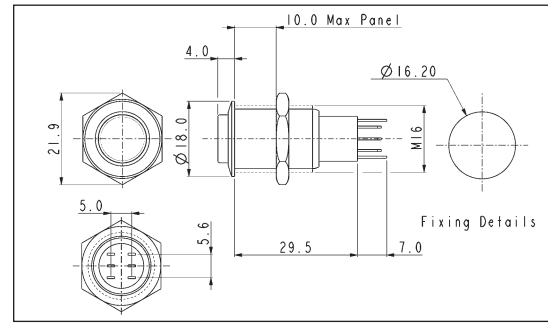

SWITCHES

Stainless Steel - Momentary

LOW PROFILE

MP0045/1D

- 18mm bezel diameter
- 16mm fixing hole diameter
- D.P.C.O
- 3A, 250V

PROMINENT BUTTON

MP0045/3D

- 18mm bezel diameter
- 16mm fixing hole diameter
- D.P.C.O
- 3A, 250V

Specification	MP0045/1D0NN000	MP0045/3D0NN000
Terminations:	Solder tags	Solder Tags
Switching:	D.P.C.O Momentary Action	D.P.C.O Momentary Action
Max. Rating:	3A, 250V	3A, 250V
Contact Resistance:	50mΩ max. @ 1A, 2V	50mΩ max. @ 1A, 2V
Insulation Resistance:	>10 ³ MΩ @ 500Vdc	>10 ³ MΩ @ 500Vdc
Dielectric Strength:	> 2.0kVac	> 2.0kVac
Operating Temp. Range:	-20°C to +55°C	-20°C to +55°C
Operations		
Mechanical:	200,000 (min)	200,000 (min)
Electrical:	30,000 (min)	30,000 (min)
Rear Nut Fixing Torque:	12Nm max.	12Nm max.
Materials		
Mouldings:	Nylon	Nylon
Tags/Terminations:	Brass, Silver Plated	Brass, Silver Plated
Switch Body & Button:	Stainless Steel	Stainless Steel
Contacts:	Silver	Silver
Variants:	Nickel Plated Brass version available details on request	Nickel Plated Brass version available details on request
RoHS	Compliant	Compliant