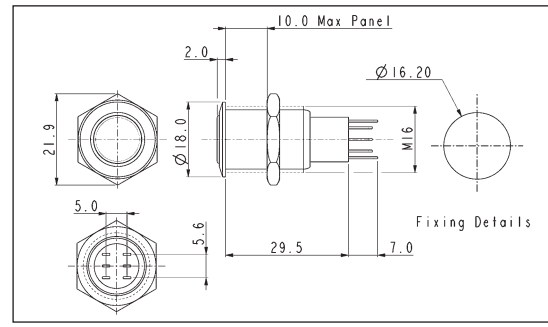

SWITCHES

Stainless Steel - Momentary

LOW PROFILE

MP0045/1D

- 18mm bezel diameter
- 16mm fixing hole diameter
- D.P.C.O
- 3A, 250V

PROMINENT BUTTON

MP0045/3D

- 18mm bezel diameter
- 16mm fixing hole diameter
- D.P.C.O
- 3A, 250V

Specification	MP0045/1D0NN000	MP0045/3D0NN000
Terminations:	Solder tags	Solder Tags
Switching:	D.P.C.O Momentary Action	D.P.C.O Momentary Action
Max. Rating:	3A, 250V	3A, 250V
Contact Resistance:	50mΩ max. @ 1A, 2V	50mΩ max. @ 1A, 2V
Insulation Resistance:	>10 ³ MΩ @ 500Vdc	>10 ³ MΩ @ 500Vdc
Dielectric Strength:	> 2.0kVac	> 2.0kVac
Operating Temp. Range:	-20°C to +55°C	-20°C to +55°C
Operations		
Mechanical:	200,000 (min)	200,000 (min)
Electrical:	30,000 (min)	30,000 (min)
Rear Nut Fixing Torque:	12Nm max.	12Nm max.
Materials		
Mouldings:	Nylon	Nylon
Tags/Terminations:	Brass, Silver Plated	Brass, Silver Plated
Switch Body & Button:	Stainless Steel	Stainless Steel
Contacts:	Silver	Silver
Variants:	Nickel Plated Brass version available details on request	Nickel Plated Brass version available details on request
RoHS	Compliant	Compliant