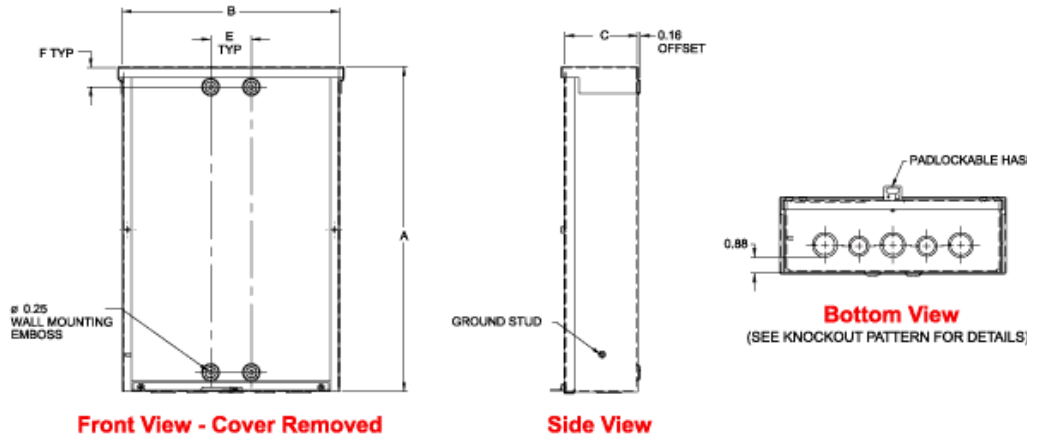

Body Type A

Body Type B

Body Type C

Knockout Pattern