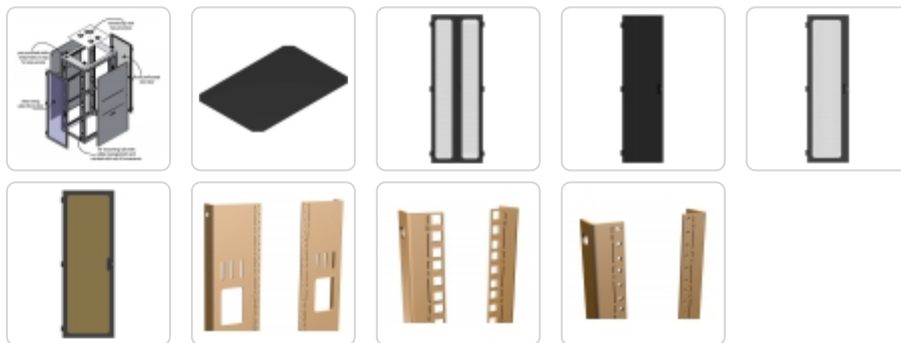

- Up to 48U and 48" deep.
- Other standard colors also include white.

Click here to build your own cabinet configuration using Q-Assembly!

Click here to view our Pre-Assembled C4RR Cabinet Series.

Gallery

Accessories

- Cabinet Fan Tops
- Cabinet Door Replacement Lock
- Universal Rack Shelf
- Rack Mount Locking Storage Drawer
- Sliding Keyboard Shelf
- Adjustable Depth Cable Manager
- Horizontal Ring Cable Manager
- Cable Management Arm
- Vertical Cable Tray
- Outlet Strips
- Grounding
- Caster Set
- Side Panel Locking Kit
- Rack and Cabinet Baying/Ganging/Joining Kit
- Adjustable Depth Shelf
- Four Post Mounting Sliding Shelf
- Rack Unit Label
- Horizontal Lacing Strip
- Horizontal Steel Finger Cable Manager
- Horizontal Hinged Cable Manager
- Vertical Cable Manager with Door
- Rack Panels
- Mounting Hardware

C4 Open Frames and Rail Options

Part No.	Overall Dimensions			Rack Units	Usable Mounting Dimensions		Mounting Rail Options (Sold Separately)	
	Height	Width	Depth		Height	Depth	Tapped 10-32	Square Hole
C4F244231BK1	48.58	24.00	31.50	24U	42.00	29.50	Not Available	C4PR2442SZPL
C4F244236BK1	48.58	24.00	36.00	24U	42.00	34.00	Not Available	C4PR2442SZPL
C4F244242BK1	48.58	24.00	42.00	24U	42.00	40.00	Not Available	C4PR2442SZPL
C4F247331BK1	80.08	24.00	31.50	42U	73.00	29.50	C4PR2473TZPL	C4PR2473SZPL
C4F247336BK1	80.08	24.00	36.00	42U	73.00	34.00	C4PR2473TZPL	C4PR2473SZPL
C4F247342BK1	80.08	24.00	42.00	42U	73.00	40.00	C4PR2473TZPL	C4PR2473SZPL
C4F247731BK1	83.58	24.00	31.50	44U	77.00	29.50	C4PR2477TZPL	C4PR2477SZPL
C4F247736BK1	83.58	24.00	36.00	44U	77.00	34.00	C4PR2477TZPL	C4PR2477SZPL
C4F247742BK1	83.58	24.00	42.00	44U	77.00	40.00	C4PR2477TZPL	C4PR2477SZPL
C4F307731BK1	83.58	30.00	31.50	44U	77.00	29.50	C4PR77TZPL	C4PR77SZPL
C4F307736BK1	83.58	30.00	36.00	44U	77.00	34.00	C4PR77TZPL	C4PR77SZPL
C4F307742BK1	83.58	30.00	42.00	44U	77.00	40.00	C4PR77TZPL	C4PR77SZPL

Overall height includes leveling feet. Note that mounting rails are not included with the frame.