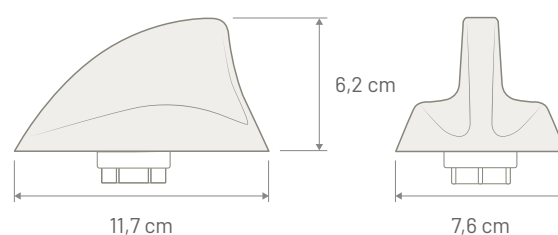

Dimensions