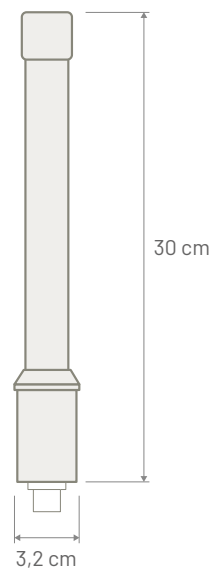

FIBERGLASS FULL ^{LTE}

OMNIDIRECTIONAL ANTENNA

AVAILABLE VERSIONS

	CONNECTOR	CABLE LENGHT	CABLE TYPE
P/N: 8610155	N Female	without extension cable	without extension cable
P/N: 8610156	SMA Male	5000 mm	Low Loss

TECHNICAL SPECIFICATION

	LTE - ISM - GSM	DCS - PCN - DECT - UMTS - WIFI
Frequency	790 ÷ 960 MHz	1710 ÷ 2700 MHz
Impedance	50 Ohm	50 Ohm
Gain	2 dBi	4 dBi
VSWR	< 2.2	< 2.2
Max Power	25 Watt	25 Watt
Protection Class	IP54	
Mounting	On mast / On wall with special steel bracket (included)	

Note The special bracket is compatible with mast diameter between 35 to 42 mm

Dimensions