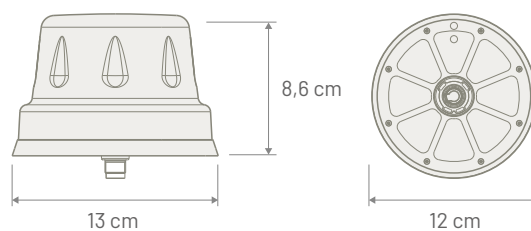

Dimensions