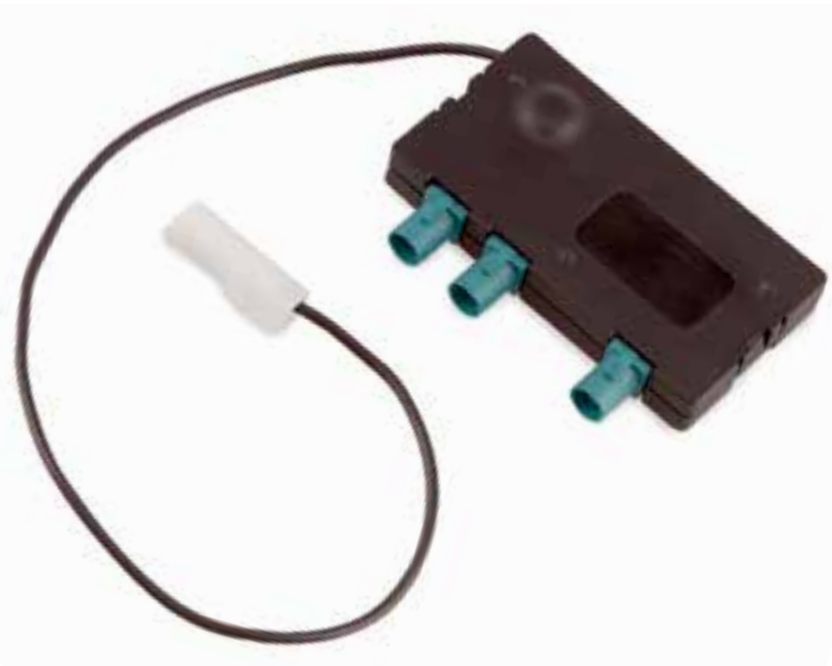

PASSIVE SPLITTER AM / FM / DAB NEW

SPLITTER

AVAILABLE VERSIONS

ADAPTER CABLES

P/N: 7561006 - PASSIVE SPLITTER

P/N: 7561007 - PASSIVE SPLITTER KIT DIN

P/N: 7561008 - PASSIVE SPLITTER KIT DIN/ISO

Without adapter cables into the package

Antenna IN: DIN Female / AM/FM OUT : DIN Male / DAB: SMB Female 90°

Antenna IN: ISO Female / AM/FM OUT : DIN Male / DAB: SMB Female 90°

TECHNICAL SPECIFICATION

AM / FM / DAB

Short description	AM/FM/DAM Passive Splitter allow to recover the DAB signals from an AM/FM active or passive antenna ready for digital radio
Active Splitter Connectors	FAKRA Male Waterblue for IN and OUT
Power Supply	--
Consumption	--
Impedance	50 Ohm
Gain	-2 dB
VSWR	FM: 2 : 1 / DAB: 2 : 1
Protection Class	IP40
Mounting	Internal of the vehicle with adhesive tape or plastic cable tie

Note The AM/FM/DAB Passive Splitter work only with AM/FM active or passive antennas ready to receive the DAB signals
The AM/FM/DAB Passive Splitter is suitable for active antenna with 12 Volt phantom supply

Dimensions

AVAILABLE VERSIONS

	SPLITTER CONNECTOR SIDE	CABLE TYPE	CABLE LENGHT	ANTENNA / TUNER CONNECTOR SIDE
P/N: 7132082	FAKRA Female Waterblue	RG 174	500 mm	SMB Female 90°
P/N: 7132083	FAKRA Female Waterblue	RG 174	500 mm	SMA Male
P/N: 7132084	FAKRA Female Waterblue	RG 174	500 mm	FAKRA Female Waterblue
P/N: 7132085	FAKRA Female Waterblue	RG 58	500 mm	DIN Female

Note Adapter cables could be used for any other applications