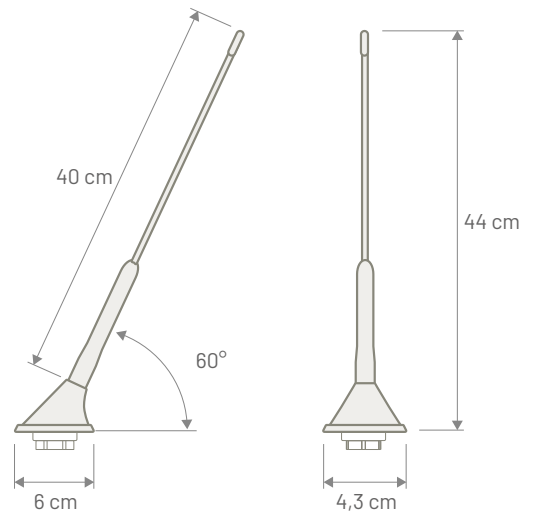

Dimensions