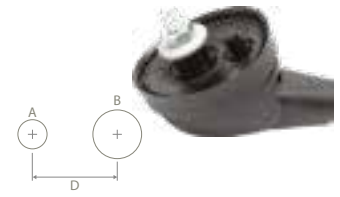

## RADIO UNIVERSAL

WITH EXTENSION CABLE

P/N: 7657016

AM / FM

Connector	DIN Male	Rod Length	400 mm
Cable Type	AR 7	Rod Thread	M6
Cable Length	2450 mm	Protection Class	IP68
Impedance	130 Ω	Mounting	Universal
Gain	--	Coachwork drilling	A: Ø 4,7 mm B: Ø 10,2 mm D: 14 mm