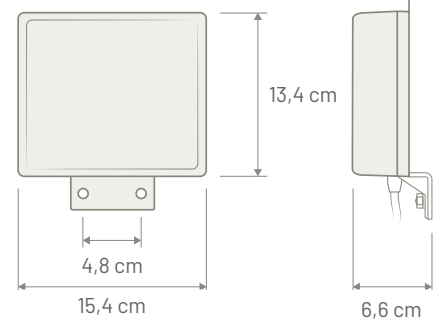

COMPACT FULL^{LTE}

DIRECTIONAL ANTENNA

AVAILABLE VERSIONS

	CONNECTOR	CABLE LENGTH	CABLE TYPE
P/N: 8610144	SMA Male	5000 mm	Low Loss
P/N: 8610145	FME Female	5000 mm	Low Loss

TECHNICAL SPECIFICATION

	LTE - GSM	DCS	UMTS	LTE - WIFI
Frequency	790 ÷ 960 MHz	1710 ÷ 1880 MHz	1920 ÷ 2170 MHz	2300 - 2700 MHz
Impedance	50 Ohm	50 Ohm	50 Ohm	50 Ohm
Gain	6,5 dBi ± 0,5 dBi	9 dBi	9 dBi	8,5 dBi ± 0,5 dBi
VSWR	< 2.0	< 2.0	< 2.0	< 2.0
Max Power	30 Watt	15 Watt	10 Watt	10 Watt
Protection Class	IP54			
Mounting	On mast / On wall			

Note

Dimensions