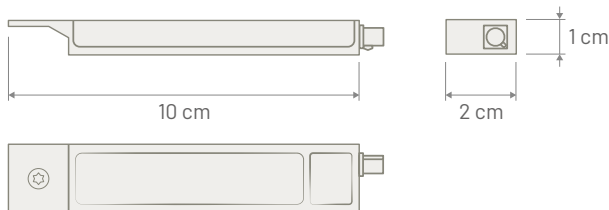

Dimensions