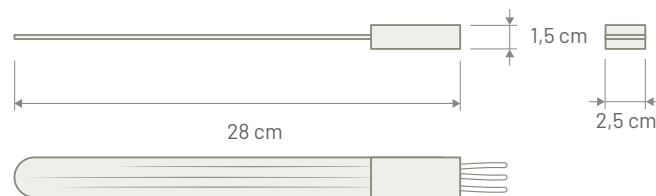

Dimensions