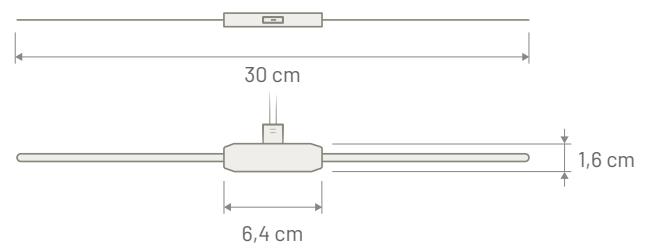

Dimensions