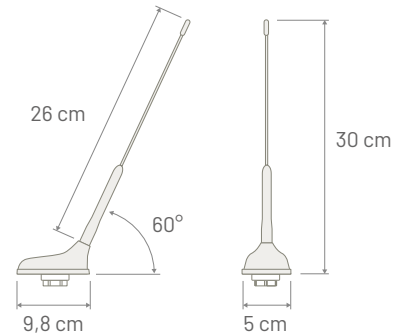

Dimensions