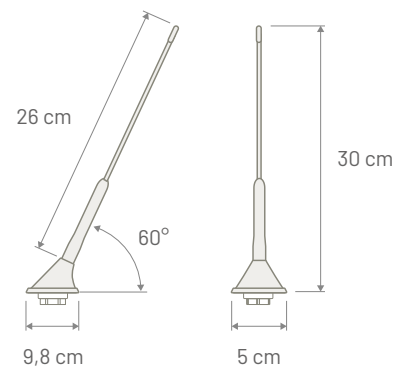

P/N 7771002 - VHF

Dimensions

P/N 7771003 - UHF

Dimensions

**TRIPLEX** SHORT

**ROOF ANTENNA**

P/N: 7771040	TETRA	WIFI / BLUETOOTH	GNSS
Connector	FAKRA Male Green	FAKRA Male Violet	FAKRA Male Blue
Cable Type	RG 174	RG 174	RG 174
Cable Length	200 mm	200 mm	250 mm
Power Supply	--	--	3 - 5 Volt Phantom
Consumption	--	--	45 mA max
Impedance	50 Ω	50 Ω	50 Ω
Gain	1 dBi	0 dBi	30 dBi
VSWR	2:1	2:1	1,5:1
Max power	20 Watt	4 Watt	--
Rod Length	150 mm	Base Angle	60 degree
Rod Type	Smooth	Protection Class	IP69K
Rod Thread	M5	Mounting	Square: 15 x 15 mm - Round: 19 mm