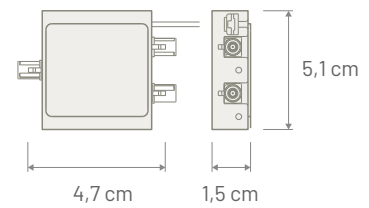

Dimensions