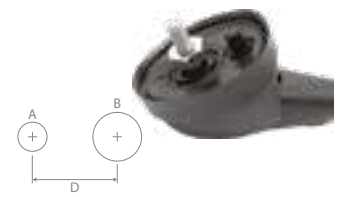

## RADIO UNIVERSAL

WITH EXTENSION CABLE

P/N: 7651006

AM / FM

Connector	DIN Male	Rod Length	850 mm
Cable Type	AR 7	Rod Thread	M6
Cable Length	2450 mm	Protection Class	IP68
Impedance	130 Ω	Mounting	Universal
Gain	--	Coachwork drilling	A: Ø 4,7 mm B: Ø 8 mm D: 14 mm