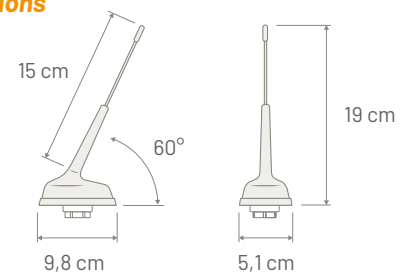

Dimensions