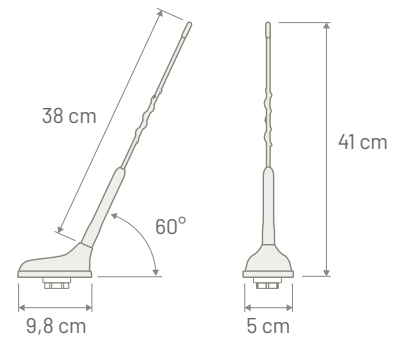

16V COMBI

ROOF ANTENNA

AVAILABLE VERSIONS

P/N: 7771000 - COMBI VHF

P/N: 7771001 - COMBI UHF

VHF	UHF	GNSS
•		•
	•	•

TECHNICAL SPECIFICATION

	VHF	UHF	GNSS
Antenna connector	FAKRA Male Green	FAKRA Male Green	FAKRA Male Blue
Antenna cable type	RG 174	RG 174	RG 174
Antenna cable lenght	250 mm	200 mm	250 mm
Extension cable type	RG 58	RG 58	RG 174
Extension cable lenght	5000 mm	5000 mm	5000 mm
Extension cable connectors	FAKRA Female Green - FME Female	FAKRA Female Green - FME Female	FAKRA Female Blue - SMB Female
Power supply	--	--	3 - 5 Volt
Consumption	--	--	45 mA max
Impedance	50 Ω	50 Ω	50 Ω
Gain	-1 dBi	0 dBi	30 dBi
VSWR	1,5:1	2,1:1	1,5:1
Max Power	20 Watt	20 Watt	--
Rod Lenght	380 mm	265 mm	--
Rod Type	Antinoise	Smooth	--
Rod Thread	M6	Mounting	On roof
Base Angle	60 degree	Coachwork drilling	Square: 15 x 15 mm - Round: 19 mm
Protection Class	IP64	Note	

P/N 7771000 - Combi VHF

Dimensions