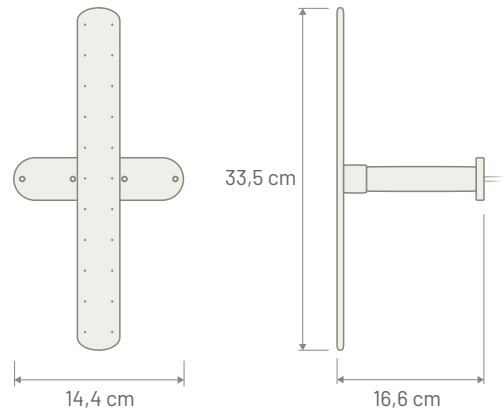

Protection Class IP54

Mounting On mast with special bracket (included) / On wall with two screws (not included)

Note The special bracket is compatible with mast diameter between 25 to 42 mm

Dimensions

**FIBERGLASS FULL <sup>LTE</sup>**