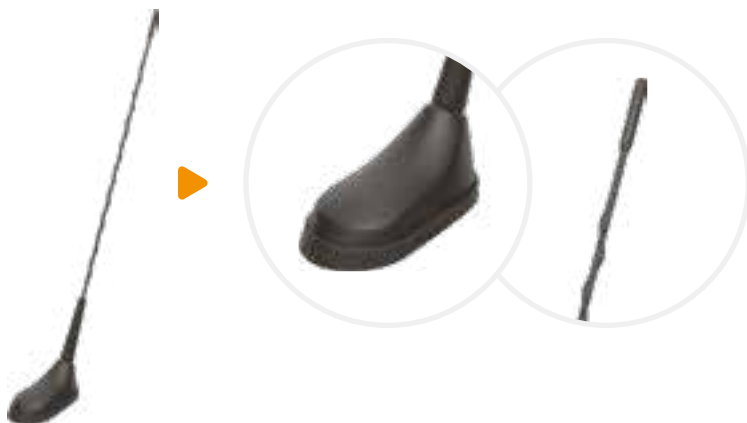

P/N 7771005 - Triplex VHF