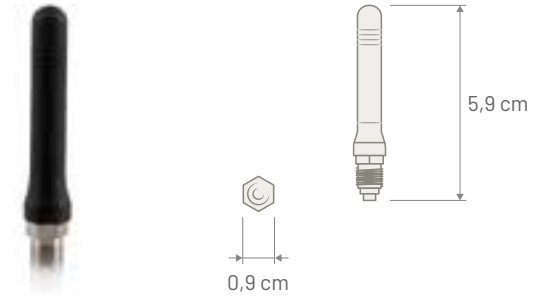

Mounting: Directly to the modem antenna connector or the extension cable

Note

P/N 8610103

Dimensions

P/N 8610118

Dimensions

**MONOPOLE** DUAL BAND

OMNIDIRECTIONAL ANTENNA