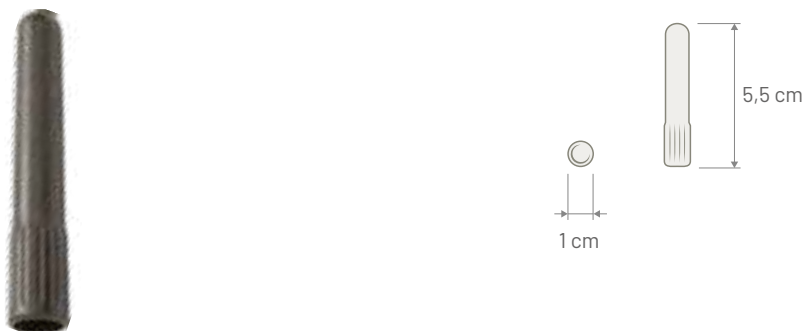

MONOPOLE DUAL BAND

OMNIDIRECTIONAL ANTENNA

P/N: 8610010	GSM / DCS
Connector type	SMA Male
Impedance	50 Ohm
Gain	2.15 dBi
VSWR	≤ 2:1
Max Power	4 watt

Mounting: Directly to the modem antenna connector or the extension cable

Note

Dimensions