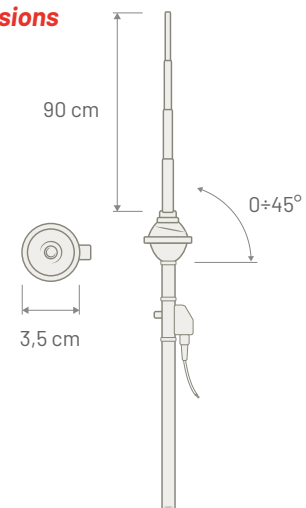

Note

**Dimensions**

**RADIO FENDER**

**TELESCOPIC ANTENNA**

P/N: 7677153

AM / FM

Connector	DIN Male
Cable Type	COAXIAL
Cable Length	1500 mm
Impedance	130 Ω
Rod Length	85 cm
Rod Type	4 elements INOX telescopic rod
Rod Angle	Max 45 degree from vertical position
Mounting	Fender
Coachwork drilling	Round 17 mm

Note

**Dimensions**

**TELESCOPE ELECTRIC ANTENNA** NEW

**MOTORIZED PILLAR ANTENNA**

COLOR TELESCOPIC ROD	
P/N: 7677154 - MOTORIZED	INOX
P/N: 7677155 - MOTORIZED	BLACK

TECHNICAL SPECIFICATION	
AM / FM	
Connector	DIN Male
Cable Type	3C-2V
Cable Length	1400 mm
Power Supply	12 Volt Dedicated
Consumption	36 watt max
Impedance	50 Ω
Rod Length	790 mm
Rod Type	5 elements stainless steel telescopic rod
Rod Angle	Max 30 degree from vertical position
Coachwork drilling	Round 14,5 mm