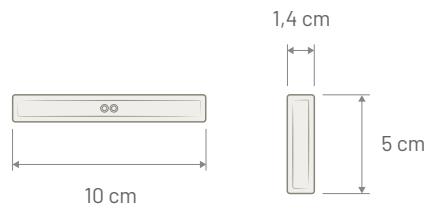

Dimensions