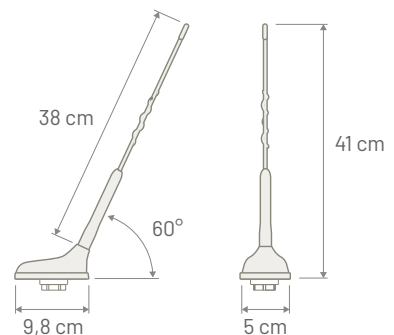

Dimensions