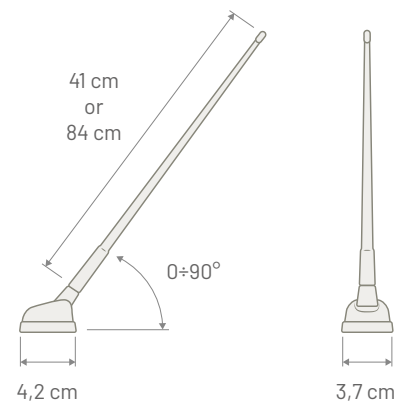

Dimensions