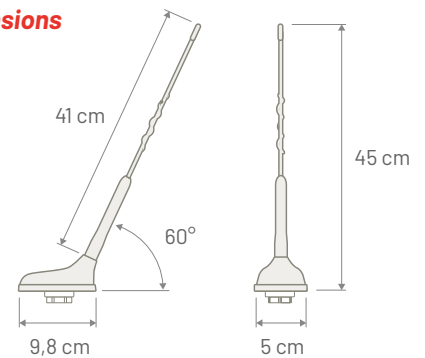

Dimensions