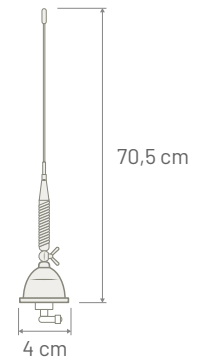

**Dimensions**

**ES 70/80 MHz**

ROOF ANTENNA

P/N: 7640006		<b>70/80 MHz</b>	
Connector	TNC F		
Cable Type	Without extension cable*		
Impedance	50 Ohm		
Gain	2 dBi		
VSWR	< 1.5:1		
Max Power	100 Watt		
Rod Length	950 mm	Mounting	On roof / Pillar / Fender
Rod Type	Fiberglass	Coachwork drilling	Round: 19 mm