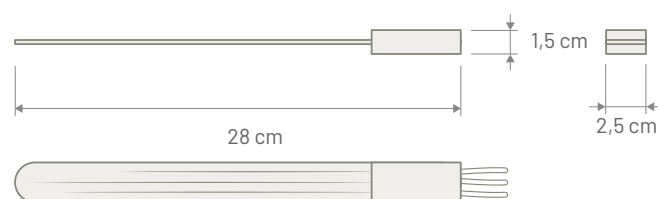

Dimensions