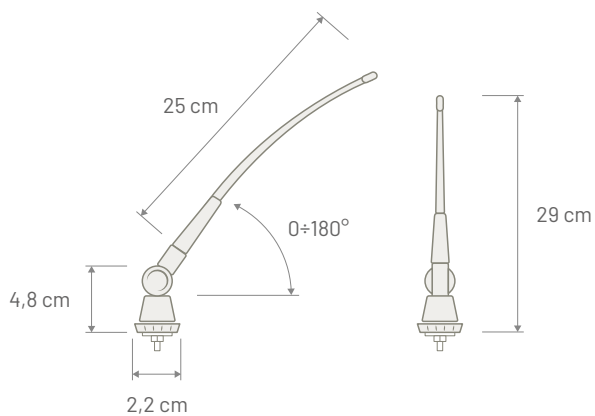

Dimensions