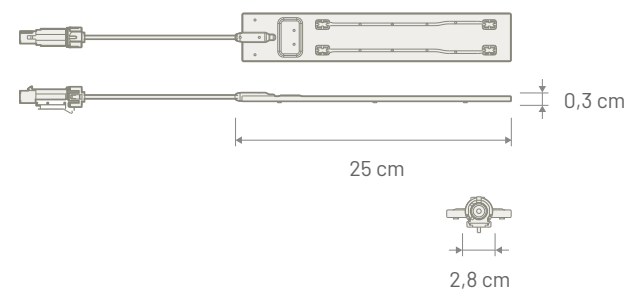

Dimensions