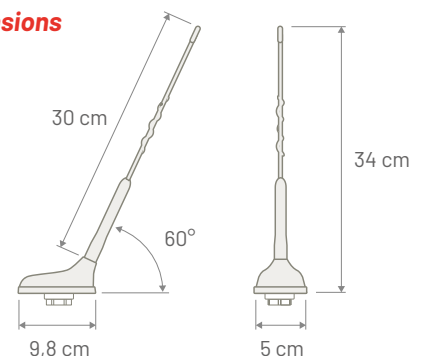

Dimensions