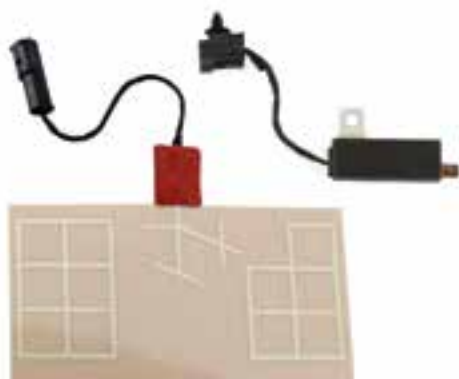

FOIL DAB

BUMPER, PLASTIC AND FIBERGLASS SURFACE MOUNTING

P/N: 7677951	DAB
Connector	FAKRA Male Brown
Power Supply	12 volt Phantom
Consumption	60 mA max
Impedance	50 Ω
Gain	10 dBi
VSWR	< 2:1
Protection Class	IP67
Mounting	Foil: adhesive internal on bumper and other plastic and fiberglass parts Amplifier: screw to the metallic part

Note