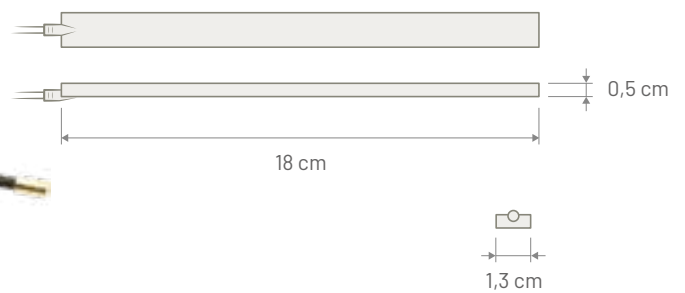

Dimensions