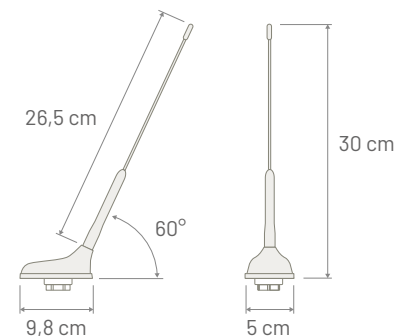

P/N 7771001 - Combi UHF

Dimensions