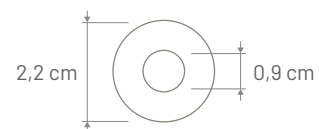

**Dimensions**

**Coachwork Drilling**

**RADIO PILLAR**

**TELESCOPIC ANTENNA**

P/N: 7627008

AM / FM

Connector	DIN Male
Cable Type	COAXIAL
Cable Length	1500 mm
Impedance	130 Ω
Rod Length	Min: 445 mm - Max: 1240 mm
Rod Type	3 elements INOX telescopic rod
Mounting	Pillar
Coachwork drilling	Round 10 mm