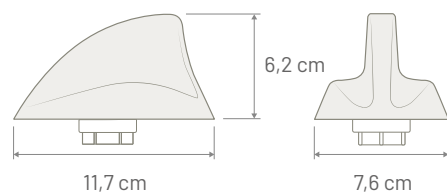

Dimensions