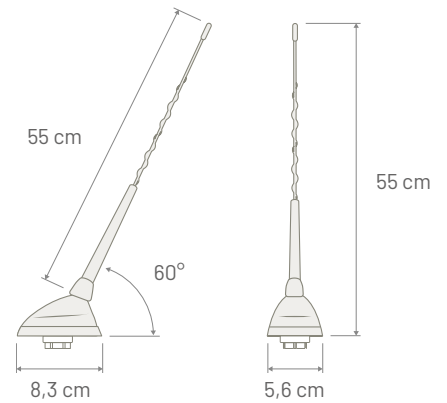

Dimensions