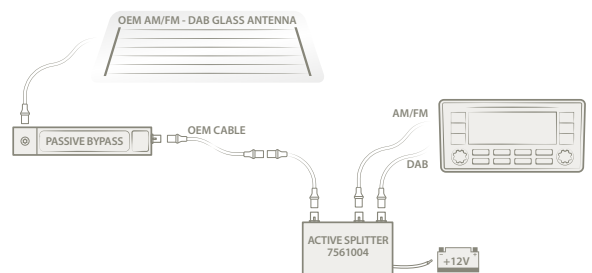

Mounting scheme