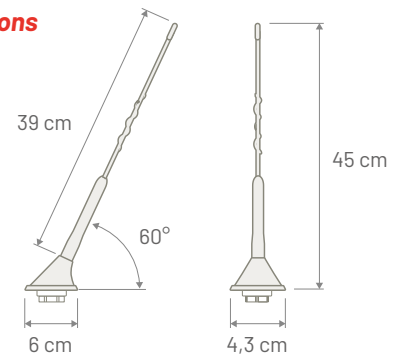

Dimensions