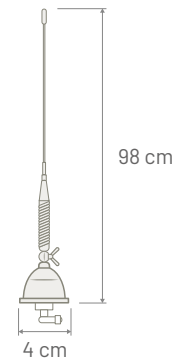

Note

\* P/N 7583040: optional extension cable (type: RG 58 - Length: 5000 mm - Connectors: TNC Male 90°)  
 Extension cable with different length or connectors available on request

**Dimensions**

AVAILABLE VERSIONS