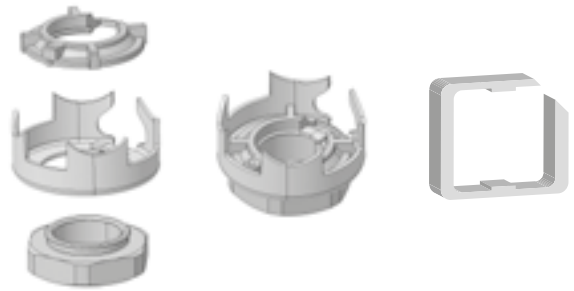

HOLE ADAPTER

FOR SHARK 2 ONLY

P/N: 7131051

FORD 2011 >

Note Only for SHARK 2 antennas