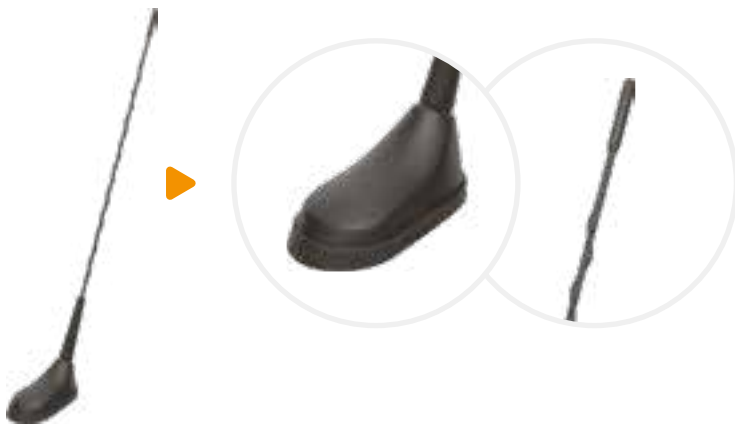

16V COMBI

ROOF ANTENNA

AVAILABLE VERSIONS

P/N: 7771000 - COMBI VHF

P/N: 7771001 - COMBI UHF

VHF	UHF	GNSS
•		•
	•	•

TECHNICAL SPECIFICATION

	VHF	UHF	GNSS
Antenna connector	FAKRA Male Green	FAKRA Male Green	FAKRA Male Blue
Antenna cable type	RG 174	RG 174	RG 174
Antenna cable lenght	250 mm	200 mm	250 mm
Extension cable type	RG 58	RG 58	RG 174
Extension cable lenght	5000 mm	5000 mm	5000 mm
Extension cable connectors	FAKRA Female Green - FME Female	FAKRA Female Green - FME Female	FAKRA Female Blue - SMB Female
Power supply	--	--	3 - 5 Volt
Consumption	--	--	45 mA max
Impedance	50 Ω	50 Ω	50 Ω
Gain	-1 dBi	0 dBi	30 dBi
VSWR	1,5:1	2,1:1	1,5:1
Max Power	20 Watt	20 Watt	--
Rod Lenght	380 mm	265 mm	--
Rod Type	Antinoise	Smooth	--
Rod Thread	M6	Mounting	On roof
Base Angle	60 degree	Coachwork drilling	Square: 15 x 15 mm - Round: 19 mm
Protection Class	IP64	Note	

P/N 7771000 - Combi VHF

Dimensions