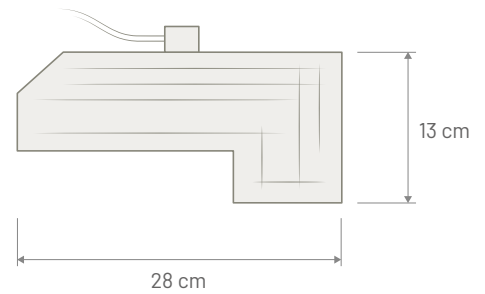

Dimensions