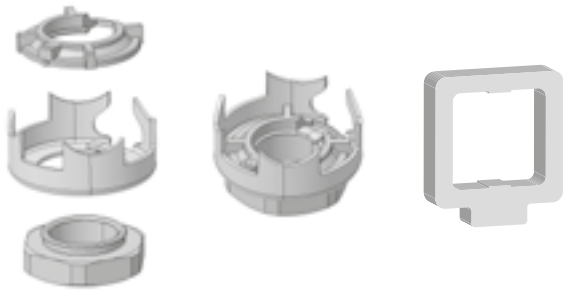

HOLE ADAPTER

P/N: 7131050

FCA 2012 >

Note Only for SHARK 2 antennas