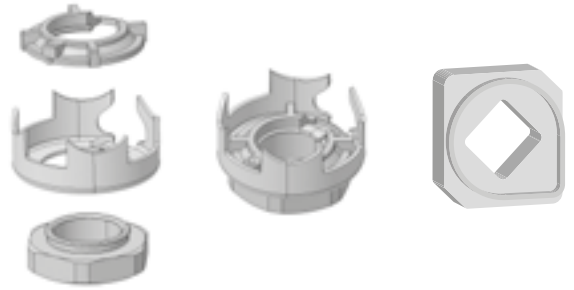

HOLE ADAPTER

FOR SHARK 2 ONLY

P/N: 7131053

VOLKSWAGEN MIB PLATFORM 2012 >

Note Only for SHARK 2 antennas