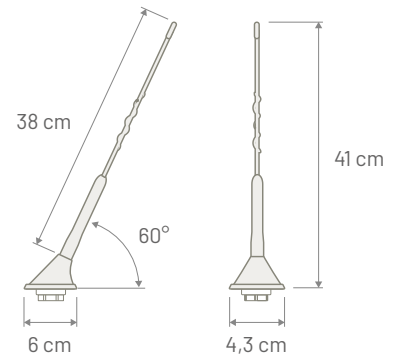

Dimensions