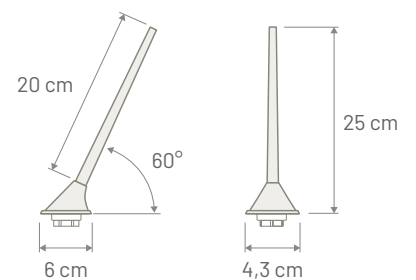

Dimensions