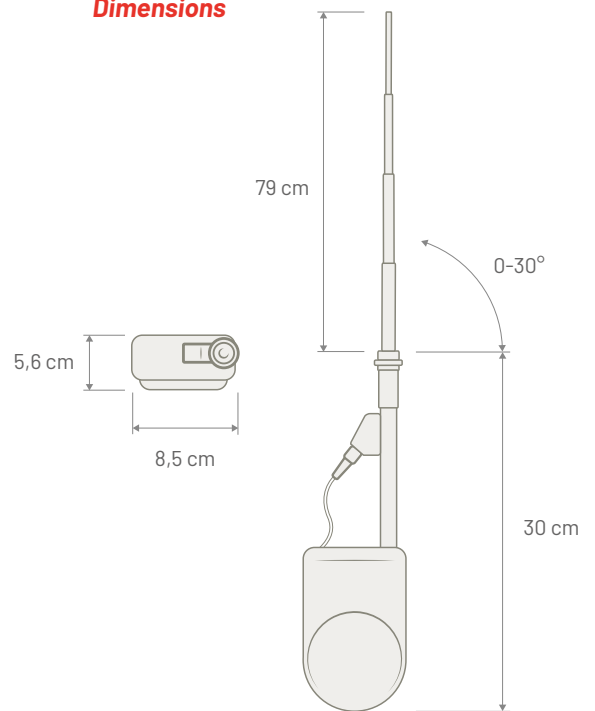

Dimensions