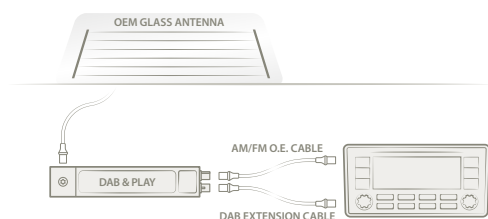

Mounting scheme