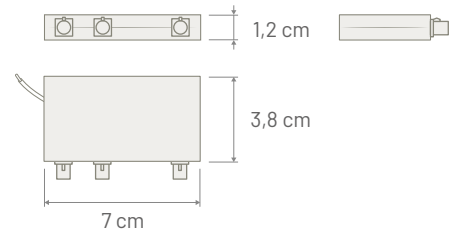

Dimensions

CABLE FOR ACTIVE AND PASSIVE SPLITTER AM / FM / DAB

AVAILABLE VERSIONS

	SPLITTER CONNECTOR SIDE	CABLE TYPE	CABLE LENGTH	ANTENNA / TUNER CONNECTOR SIDE
P/N: 7132078	FAKRA Female Waterblue	RG 174	500 mm	ISO Female
P/N: 7132079	FAKRA Female Waterblue	RG 58	500 mm	DIN Male
P/N: 7132080	FAKRA Female Waterblue	RG 174	500 mm	ISO Male
P/N: 7132081	FAKRA Female Waterblue	RG 174	500 mm	FAKRA Male Waterblue

Note Adapter cables could be used for any other applications