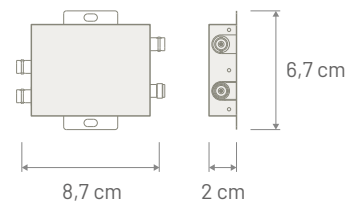

Dimensions