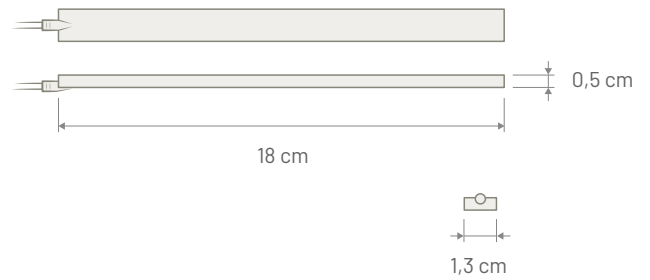

RUBBER^{LTE}

INTERNAL ANTENNA

P/N: 7681080

GSM - UMTS - LTE

Connector	FAKRA Male Bordeaux
Cable Type	RG 174
Cable Length	110 mm
Impedance	50 Ω
Gain	-4 dBi
VSWR	3,2:1
Protection Class	IP67
Mounting	Internal adhesive mounting

Note

Dimensions