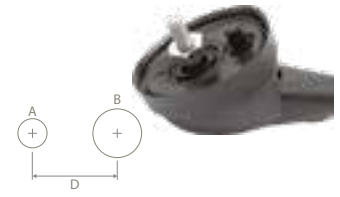

## RADIO UNIVERSAL

WITH EXTENSION CABLE

P/N: 7657008

AM / FM

Connector	DIN Male	Rod Length	400 mm
Cable Type	AR 7	Rod Thread	M6
Cable Length	2450 mm	Protection Class	IP68
Impedance	130 Ω	Mounting	Universal
Gain	--	Coachwork drilling	A: Ø 4,7 mm B: Ø 8 mm D: 14 mm