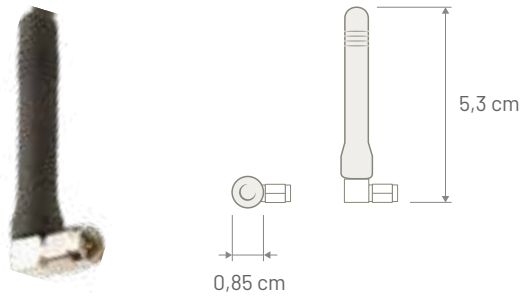

Mounting: Directly to the modem antenna connector or the extension cable

Note

P/N 8610103

Dimensions

P/N 8610118

Dimensions

**MONOPOLE** DUAL BAND

OMNIDIRECTIONAL ANTENNA