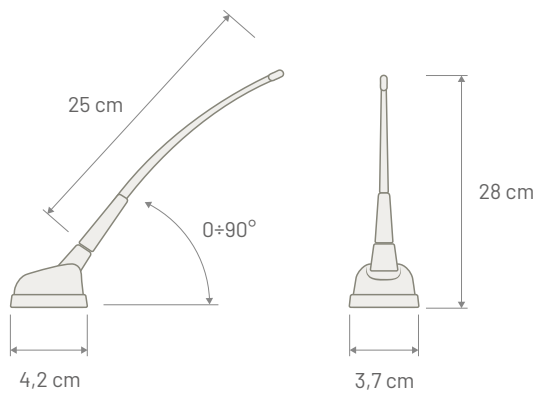

Dimensions