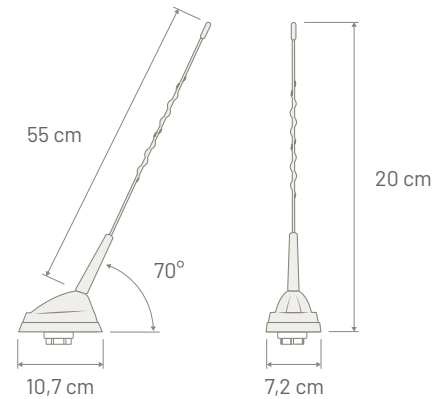

RSA TRIPLEX

REAR ROOF ANTENNA

P/N: 7771025

	TETRA	AM/FM	GNSS
Connector (Base antenna)	FAKRA Male Green	--	FAKRA Male Blue
Cable Type (Base antenna)	RG 174	--	RG 174
Cable Length (Base antenna)	200 mm	--	220 mm
Connector (Diplexer)	IN: FAKRA Male Black OUT: FAKRA Male Green	FAKRA Male White	--
Power supply	--	Diplexer: 12 Volt Dedicated	3 - 5 Volt Phantom
Consumption	--	Diplexer: 35 mA max	45 mA max
Impedance	50 Ω	AM: High Impedance - FM: 50 Ω	50 Ω
Gain	0 dBi	FM: -10 dBi	32 dBi
VSWR	2:1	--	2:1
Max Power	10 Watt	--	--
Rod Length	550 mm	Protection Class	Antenna: IP69K - Diplexer: IP42
Rod Type	Antinoise	Mounting	Antenna: on roof - Multiplexer: inside the vehicle
Rod Thread	M5	Coachwork drilling	Square: 15x15 mm - Round: 19 mm
Base Angle	70 degree		

Note

Adapter cable included on the package to connect TETRA output on the antenna base to the Diplexer
Connectors: FAKRA Female Green and FAKRA Female Black - Type: RG 174 - Length: 150 mm

Dimensions