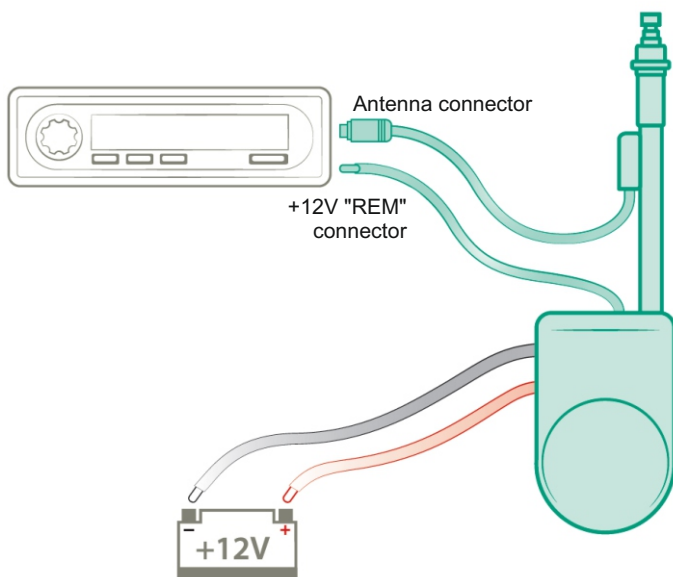

The new automatic electric antenna is manufactured with high quality and long lasting materials to grant an excellent and steady performance in all operating conditions.

Available in two versions:

- part number **7677154** with INOX colored rod
- part number **7677155** with BLACK colored rod

### PRINCIPAL TECHNICAL SPECIFICATIONS

- |                               |                  |
|-------------------------------|------------------|
| • Power supply:               | 12 volt          |
| • Open/Close max consumption: | 36 watt          |
| • Rod sections:               | 5                |
| • Rod lenght:                 | 79 cm            |
| • AM/FM cable lenght:         | 140 cm           |
| • AM/FM connector:            | DIN male         |
| • Power cable lenght:         | 115 cm           |
| • Coachwork drilling:         | 14,5 mm diameter |

### CONNECTIONS SCHEME