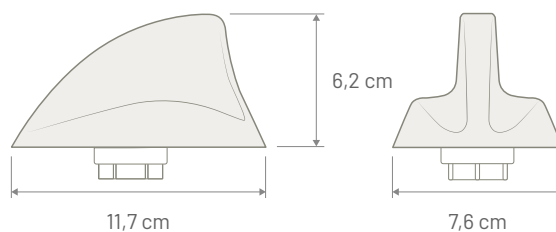

Dimensions