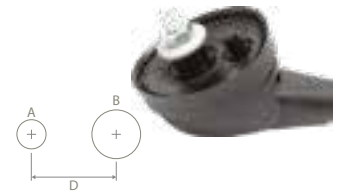

Note Passive antenna

**RADIO UNIVERSAL**

WITH EXTENSION CABLE

P/N: 7657016

AM / FM

Connector	DIN Male	Rod Length	400 mm
Cable Type	AR 7	Rod Thread	M6
Cable Length	2450 mm	Protection Class	IP68
Impedance	130 Ω	Mounting	Universal
Gain	--	Coachwork drilling	A: Ø 4,7 mm B: Ø 10,2 mm D: 14 mm