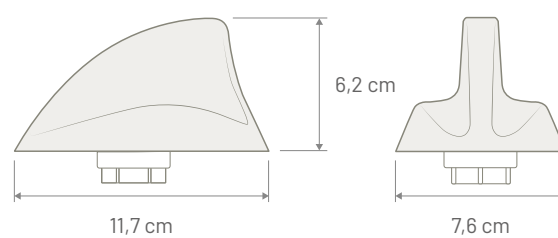

Dimensions