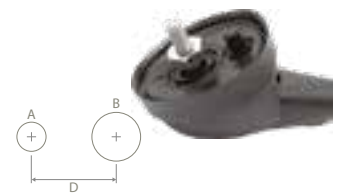

Note Passive antenna

**RADIO UNIVERSAL**

WITH EXTENSION CABLE

P/N: 7651006

AM / FM

Connector	DIN Male	Rod Length	850 mm
Cable Type	AR 7	Rod Thread	M6
Cable Length	2450 mm	Protection Class	IP68
Impedance	130 Ω	Mounting	Universal
Gain	--	Coachwork drilling	A: Ø 4,7 mm B: Ø 8 mm D: 14 mm