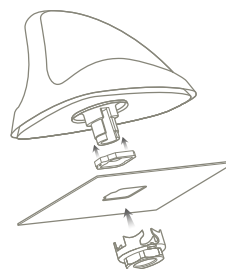

Mounting scheme