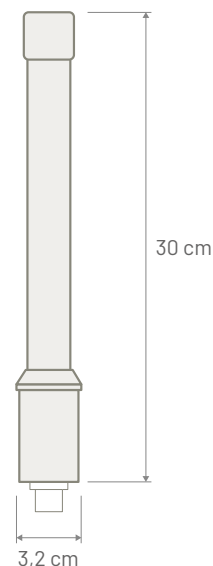

FIBERGLASS FULL ^{LTE}

OMNIDIRECTIONAL ANTENNA

AVAILABLE VERSIONS

	CONNECTOR	CABLE LENGHT	CABLE TYPE
P/N: 8610155	N Female	without extension cable	without extension cable
P/N: 8610156	SMA Male	5000 mm	Low Loss

TECHNICAL SPECIFICATION

	LTE - ISM - GSM	DCS - PCN - DECT - UMTS - WIFI
Frequency	790 ÷ 960 MHz	1710 ÷ 2700 MHz
Impedance	50 Ohm	50 Ohm
Gain	2 dBi	4 dBi
VSWR	< 2.2	< 2.2
Max Power	25 Watt	25 Watt
Protection Class	IP54	
Mounting	On mast / On wall with special steel bracket (included)	

Note The special bracket is compatible with mast diameter between 35 to 42 mm

Dimensions