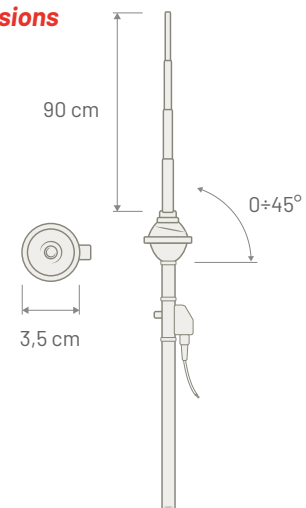

Dimensions