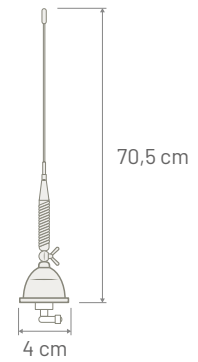

**Dimensions**

**ES 70/80 MHz**

ROOF ANTENNA

P/N: 7640006		<b>70/80 MHz</b>	
Connector	TNC F		
Cable Type	Without extension cable*		
Impedance	50 Ohm		
Gain	2 dBi		
VSWR	< 1.5:1		
Max Power	100 Watt		
Rod Length	950 mm	Mounting	On roof / Pillar / Fender
Rod Type	Fiberglass	Coachwork drilling	Round: 19 mm