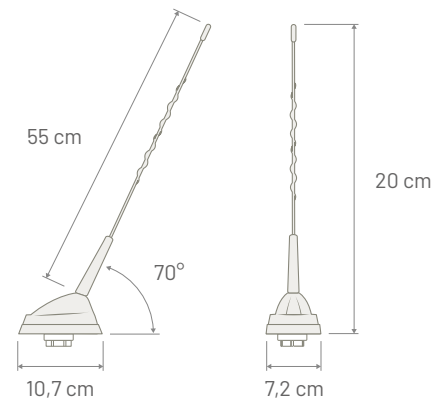

RSA *QUAD*

ROOF ANTENNA

P/N: 7771020

	TETRA	70/80 MHz	AM/FM	GNSS
Connector (Base antenna)	FAKRA Male Green	--	--	FAKRA Male BLUE
Cable Type (Base antenna)	RG 174	--	--	RG 174
Cable Length (Base antenna)	200 mm	--	--	220 mm
Connector (Multiplexer)	IN: TNC Female OUT: BNC FEMale	BNC Female	BNC Female	--
Power supply	--	--	Multiplexer: 12 Volt Phantom	3 - 5 Volt Phantom
Consumption	--	--	Multiplexer: 35 mA max	45 mA max
Impedance	50Ω	50Ω	AM: High Impedance - FM: 50 Ω	50 Ω
Gain	0 dBi	-5 dBi	FM: -10 dBi	28 dBi
VSWR	2:1	2,5:1	--	1,7:1
Max Power	10 Watt	15 Watt	--	--
Rod Length	550 mm	Protection Class		Antenna: IP69K - Multiplexer: IP42
Rod Type	Antinoise	Mounting		Antenna: on roof - Multiplexer: inside the vehicle
Rod Thread	M5	Coachwork drilling		Square: 15x15 mm - Round: 19 mm
Base Angle	70 degree			

Note

Extension cable included on the package to connect TETRA output on the antenna base to the Multiplexer
Connectors: FAKRA Female Green and TNC Male - Type: RG 58 - Length: 3000 mm

Dimensions