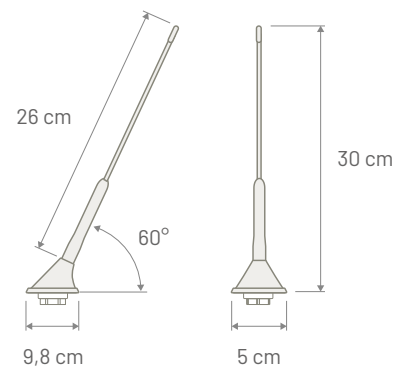

P/N 7771002 - VHF

Dimensions

P/N 7771003 - UHF

Dimensions

**TRIPLEX** *SHORT*

**ROOF ANTENNA**

P/N: 7771040

	TETRA	WIFI / BLUETOOTH	GNSS
Connector	FAKRA Male Green	FAKRA Male Violet	FAKRA Male Blue
Cable Type	RG 174	RG 174	RG 174
Cable Length	200 mm	200 mm	250 mm
Power Supply	--	--	3 - 5 Volt Phantom
Consumption	--	--	45 mA max
Impedance	50 Ω	50 Ω	50 Ω
Gain	1 dBi	0 dBi	30 dBi
VSWR	2:1	2:1	1,5:1
Max power	20 Watt	4 Watt	--
Rod Length	150 mm	Base Angle	60 degree
Rod Type	Smooth	Protection Class	IP69K
Rod Thread	M5	Mounting	Square: 15 x 15 mm - Round: 19 mm