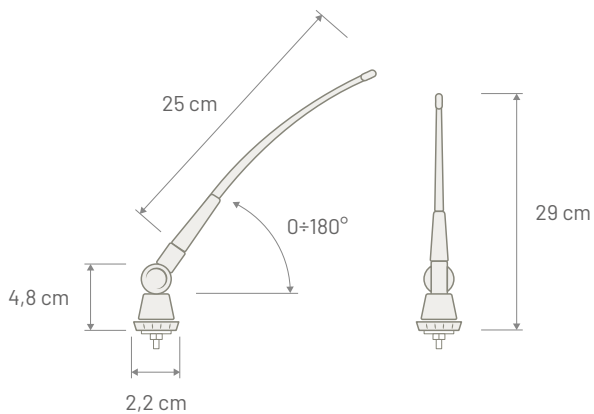

Dimensions