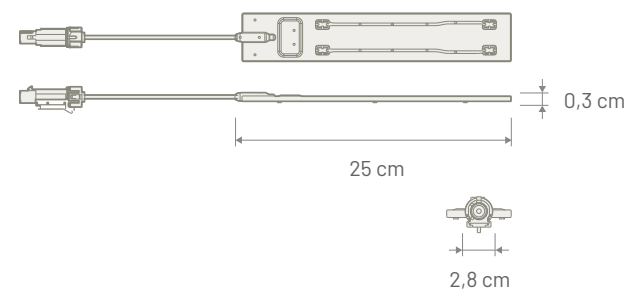

Dimensions