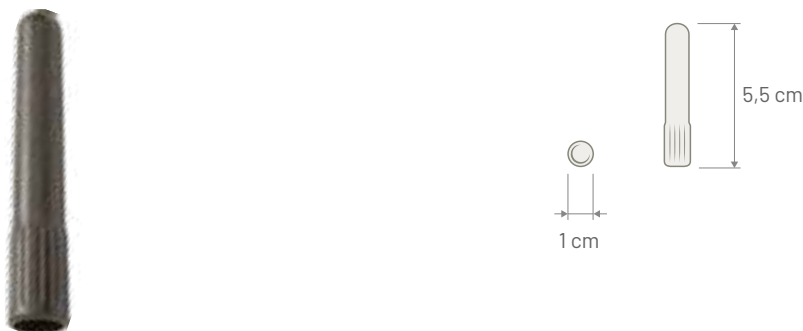

MONOPOLE DUAL BAND

OMNIDIRECTIONAL ANTENNA

P/N: 8610010	GSM / DCS
Connector type	SMA Male
Impedance	50 Ohm
Gain	2.15 dBi
VSWR	≤ 2:1
Max Power	4 watt

Mounting Directly to the modem antenna connector or the extension cable

Note

Dimensions