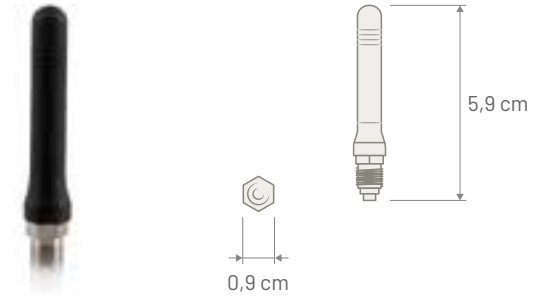

**Mounting** Directly to the modem antenna connector or the extension cable

**Note**

P/N 8610103

Dimensions

P/N 8610118

Dimensions

**MONOPOLE** DUAL BAND

OMNIDIRECTIONAL ANTENNA