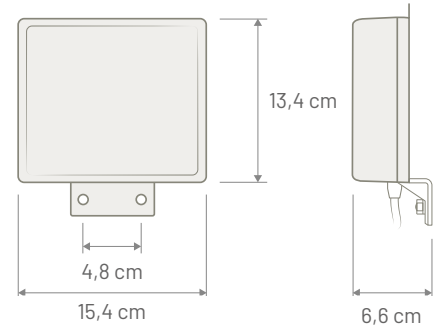

COMPACT FULL^{LTE}

DIRECTIONAL ANTENNA

AVAILABLE VERSIONS

	CONNECTOR	CABLE LENGTH	CABLE TYPE
P/N: 8610144	SMA Male	5000 mm	Low Loss
P/N: 8610145	FME Female	5000 mm	Low Loss

TECHNICAL SPECIFICATION

	LTE - GSM	DCS	UMTS	LTE - WIFI
Frequency	790 ÷ 960 MHz	1710 ÷ 1880 MHz	1920 ÷ 2170 MHz	2300 - 2700 MHz
Impedance	50 Ohm	50 Ohm	50 Ohm	50 Ohm
Gain	6,5 dBi ± 0,5 dBi	9 dBi	9 dBi	8,5 dBi ± 0,5 dBi
VSWR	< 2.0	< 2.0	< 2.0	< 2.0
Max Power	30 Watt	15 Watt	10 Watt	10 Watt
Protection Class	IP54			
Mounting	On mast / On wall			

Note

Dimensions