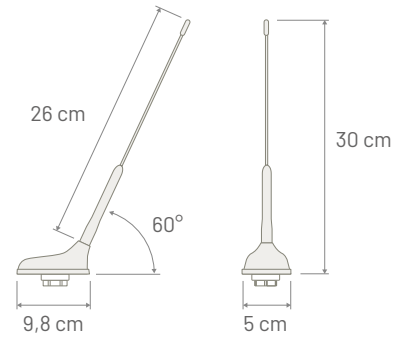

Dimensions