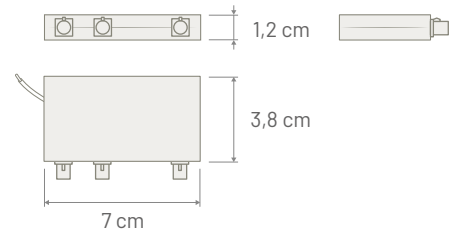

Dimensions

CABLE FOR ACTIVE AND PASSIVE SPLITTER AM / FM / DAB

AVAILABLE VERSIONS

	SPLITTER CONNECTOR SIDE	CABLE TYPE	CABLE LENGHT	ANTENNA / TUNER CONNECTOR SIDE
P/N: 7132078	FAKRA Female Waterblue	RG 174	500 mm	ISO Female
P/N: 7132079	FAKRA Female Waterblue	RG 58	500 mm	DIN Male
P/N: 7132080	FAKRA Female Waterblue	RG 174	500 mm	ISO Male
P/N: 7132081	FAKRA Female Waterblue	RG 174	500 mm	FAKRA Male Waterblue

Note Adapter cables could be used for any other applications