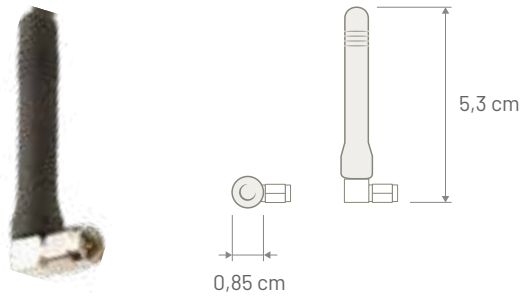

**Mounting** Directly to the modem antenna connector or the extension cable

**Note**

P/N 8610103

Dimensions

P/N 8610118

Dimensions

**MONOPOLE** DUAL BAND

OMNIDIRECTIONAL ANTENNA