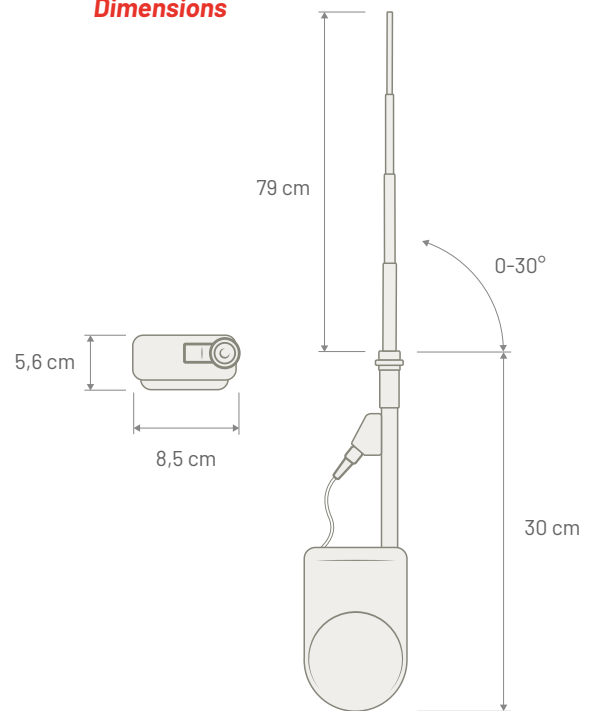

Dimensions