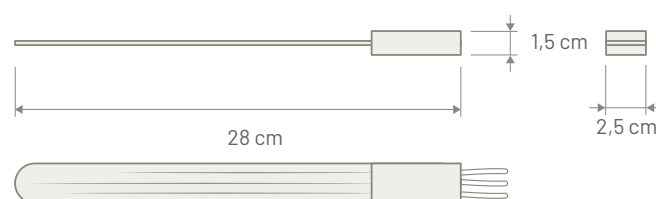

LIGHT DAB

INTERNAL ON-GLASS ANTENNA

P/N: 7677938

DAB

Connector	FAKRA Female Black
Cable Type	RG 174
Cable Length	3000 mm
Power Supply	12 Volt Phantom
Consumption	35 mA max
Impedance	--
Gain	4 dBi
VSWR	--
Protection Class	IP34
Mounting	Adhesive internal on glass

Note FAKRA Male Waterblue (Universal code) > SMB Female 90° adapter cable included in the package

Dimensions