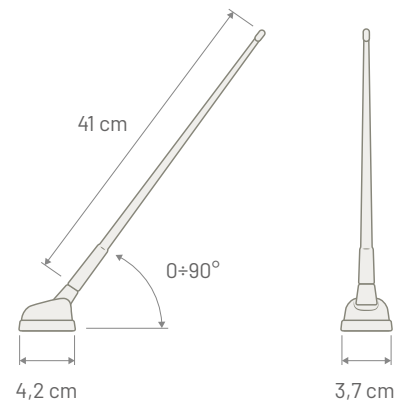

### Dimensions

**RADIO UNIVERSAL**

WITH EXTENSION CABLE

P/N: 7657008

AM / FM

Connector	DIN Male	Rod Length	400 mm
Cable Type	AR 7	Rod Thread	M6
Cable Length	2450 mm	Protection Class	IP68
Impedance	130 Ω	Mounting	Universal
Gain	--	Coachwork drilling	A: Ø 4,7 mm B: Ø 8 mm D: 14 mm