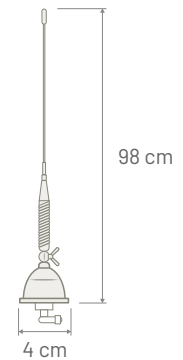

Note \* P/N 7583040: optional extension cable (type: RG 58 - Length: 5000 mm - Connectors: TNC Male 90°)  
 Extension cable with different length or connectors available on request

**Dimensions**

AVAILABLE VERSIONS