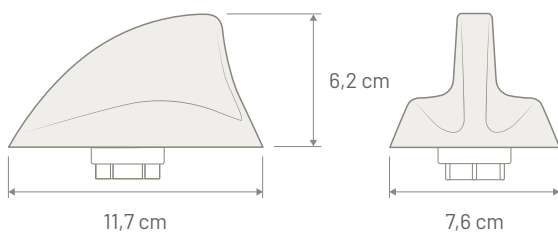

Dimensions