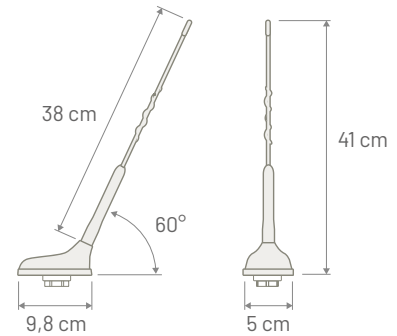

16V COMBI

ROOF ANTENNA

AVAILABLE VERSIONS

P/N: 7771000 - COMBI VHF

P/N: 7771001 - COMBI UHF

VHF	UHF	GNSS
•		•
	•	•

TECHNICAL SPECIFICATION

	VHF	UHF	GNSS
Antenna connector	FAKRA Male Green	FAKRA Male Green	FAKRA Male Blue
Antenna cable type	RG 174	RG 174	RG 174
Antenna cable lenght	250 mm	200 mm	250 mm
Extension cable type	RG 58	RG 58	RG 174
Extension cable lenght	5000 mm	5000 mm	5000 mm
Extension cable connectors	FAKRA Female Green - FME Female	FAKRA Female Green - FME Female	FAKRA Female Blue - SMB Female
Power supply	--	--	3 - 5 Volt
Consumption	--	--	45 mA max
Impedance	50 Ω	50 Ω	50 Ω
Gain	-1 dBi	0 dBi	30 dBi
VSWR	1,5:1	2,1:1	1,5:1
Max Power	20 Watt	20 Watt	--
Rod Lenght	380 mm	265 mm	--
Rod Type	Antinoise	Smooth	--
Rod Thread	M6	Mounting	On roof
Base Angle	60 degree	Coachwork drilling	Square: 15 x 15 mm - Round: 19 mm
Protection Class	IP64	Note	

P/N 7771000 - Combi VHF

Dimensions