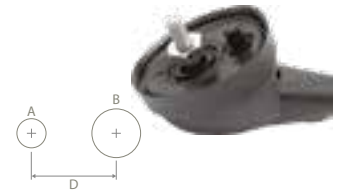

### Dimensions

**RADIO UNIVERSAL**

WITH EXTENSION CABLE

P/N: 7657008

AM / FM

Connector	DIN Male	Rod Length	400 mm
Cable Type	AR 7	Rod Thread	M6
Cable Length	2450 mm	Protection Class	IP68
Impedance	130 Ω	Mounting	Universal
Gain	--	Coachwork drilling	A: Ø 4,7 mm B: Ø 8 mm D: 14 mm