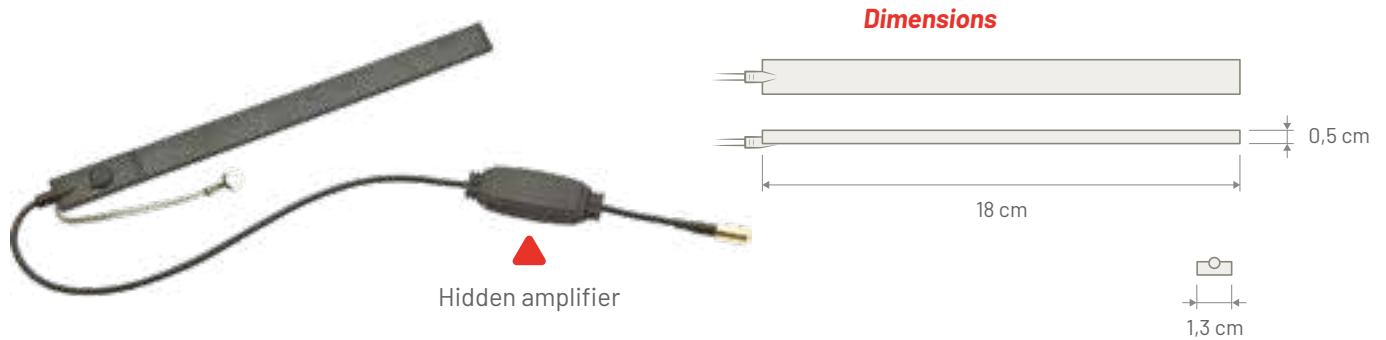

RUBBER DAB

INTERNAL ON-GLASS ANTENNA

P/N: 7137134

DAB	
Connector	SMB Female 90°
Cable Type	RG 174
Cable Length	3500 mm
Power Supply	12 volt Phantom
Consumption	35 mA max
Impedance	50 Ω
Gain	6 dBi
VSWR	1.8 typical
Mounting	Adhesive internal on glass

Note