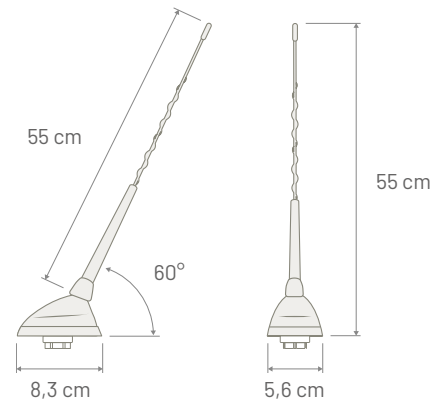

Dimensions