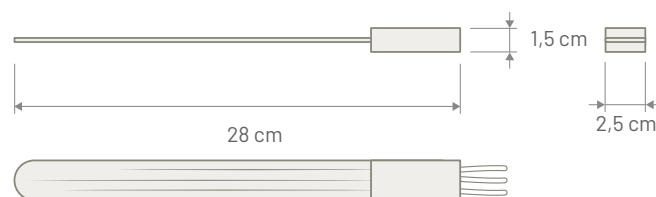

Dimensions