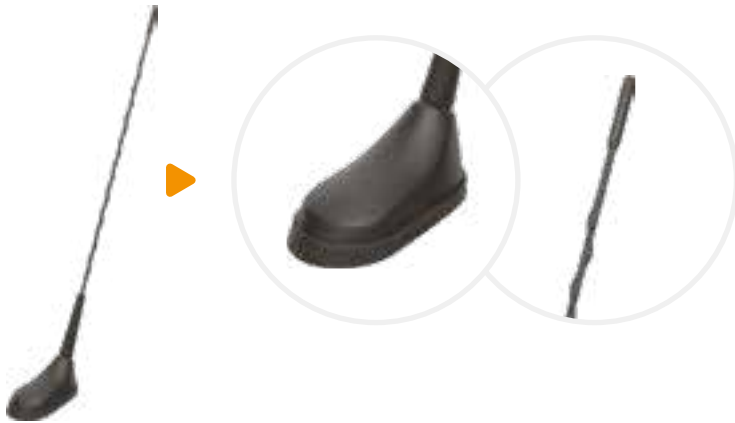

16V COMBI

ROOF ANTENNA

AVAILABLE VERSIONS

P/N: 7771000 - COMBI VHF

P/N: 7771001 - COMBI UHF

VHF	UHF	GNSS
•		•
	•	•

TECHNICAL SPECIFICATION

	VHF	UHF	GNSS
Antenna connector	FAKRA Male Green	FAKRA Male Green	FAKRA Male Blue
Antenna cable type	RG 174	RG 174	RG 174
Antenna cable lenght	250 mm	200 mm	250 mm
Extension cable type	RG 58	RG 58	RG 174
Extension cable lenght	5000 mm	5000 mm	5000 mm
Extension cable connectors	FAKRA Female Green - FME Female	FAKRA Female Green - FME Female	FAKRA Female Blue - SMB Female
Power supply	--	--	3 - 5 Volt
Consumption	--	--	45 mA max
Impedance	50 Ω	50 Ω	50 Ω
Gain	-1 dBi	0 dBi	30 dBi
VSWR	1,5:1	2,1:1	1,5:1
Max Power	20 Watt	20 Watt	--
Rod Lenght	380 mm	265 mm	--
Rod Type	Antinoise	Smooth	--
Rod Thread	M6	Mounting	On roof
Base Angle	60 degree	Coachwork drilling	Square: 15 x 15 mm - Round: 19 mm
Protection Class	IP64	Note	

P/N 7771000 - Combi VHF

Dimensions