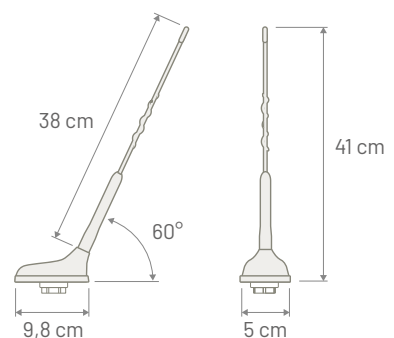

Dimensions