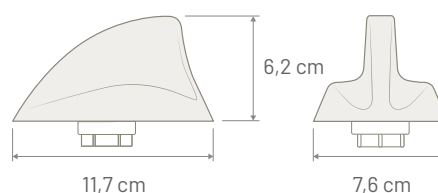

Dimensions