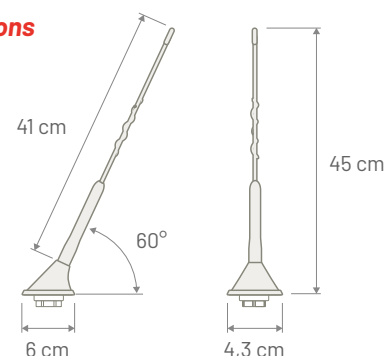

#### Dimensions

## COMBI RADIO

REAR ROOF ANTENNA

P/N: 7677850

	AM / FM	DAB	
Connector	FAKRA Male White	FAKRA Male Black	
Cable Type	RG 174	RG 174	
Cable Length	180 mm	200 mm	
Power Supply	12 Volt Dedicated	12 Volt Dedicated	
Consumption	50 mA max	50 mA max	
Impedance	50 Ω	50 Ω	
Gain	--	12 dBi	
VSWR	AM: 5:1 / FM: 7,5:1	< 3:1	
Rod Length	410 mm	Base Angle	60 degree
Rod Thread	M6	Protection Class	IP68
Rod Type	Antinoise	Coachwork drilling	Square: 15 x 15 mm - Round: 19 mm

### Dimensions