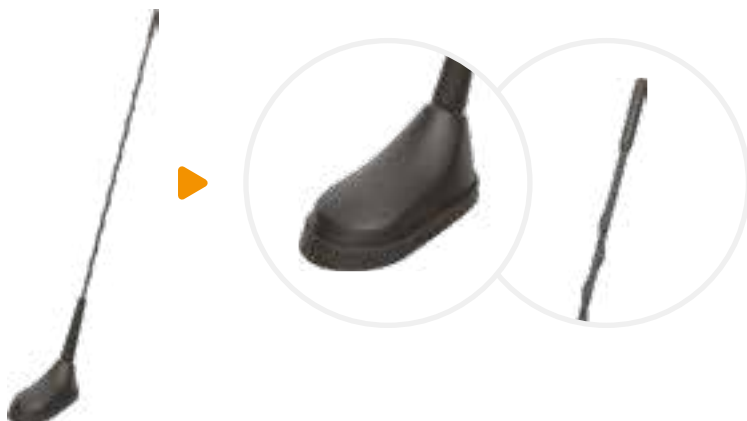

P/N 7771005 - Triplex VHF