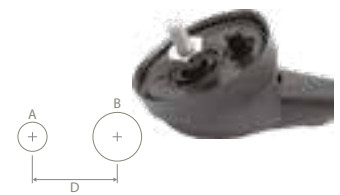

## RADIO UNIVERSAL

WITH EXTENSION CABLE

P/N: 7651006

AM / FM

Connector	DIN Male	Rod Length	850 mm
Cable Type	AR 7	Rod Thread	M6
Cable Length	2450 mm	Protection Class	IP68
Impedance	130 Ω	Mounting	Universal
Gain	--	Coachwork drilling	A: Ø 4,7 mm B: Ø 8 mm D: 14 mm