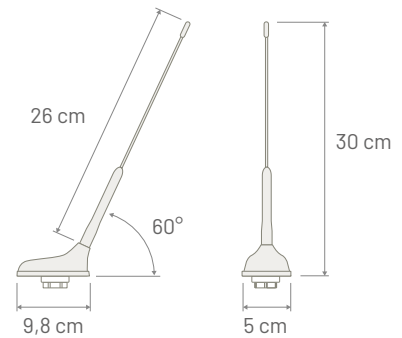

Dimensions