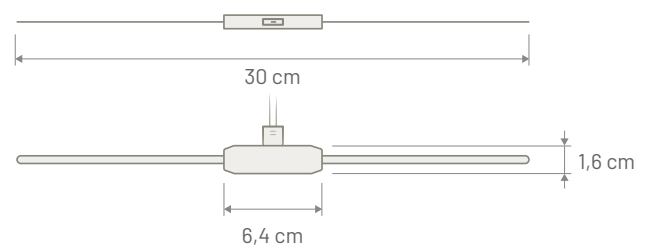

Dimensions