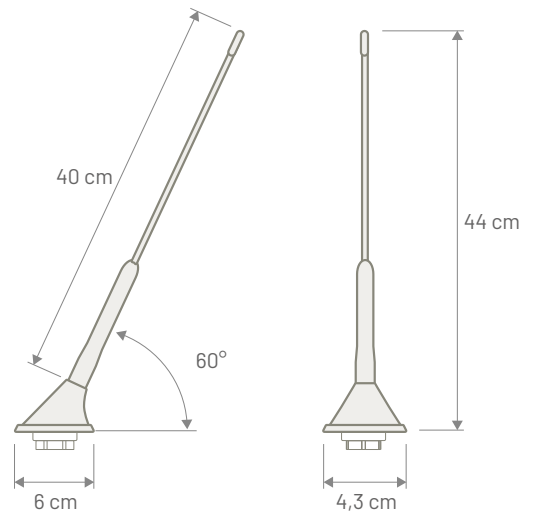

Dimensions