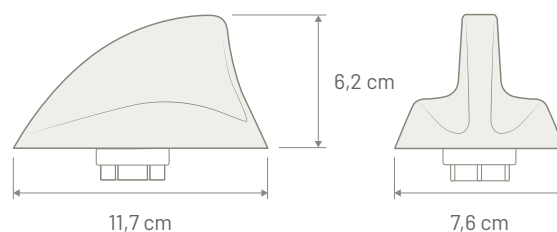

Dimensions