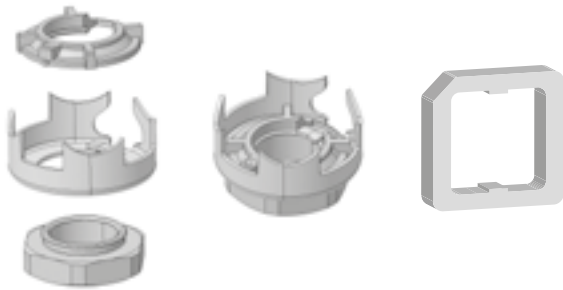

HOLE ADAPTER

FOR SHARK 2 ONLY

P/N: 7131052

OPEL 2009 >

Note Only for SHARK 2 antennas