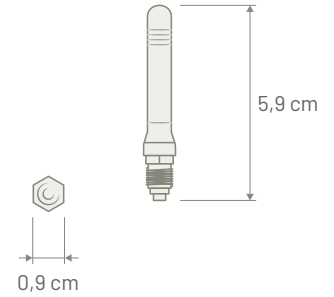

Mounting: Directly to the modem antenna connector or the extension cable

Note

P/N 8610103

Dimensions

P/N 8610118

Dimensions

**MONOPOLE** DUAL BAND

OMNIDIRECTIONAL ANTENNA