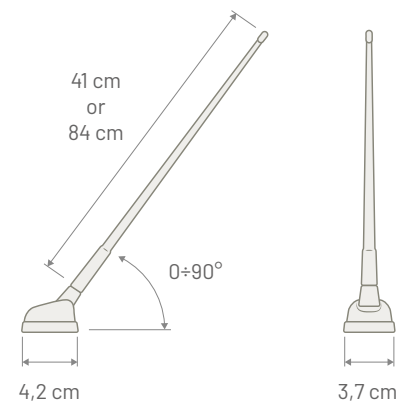

Dimensions