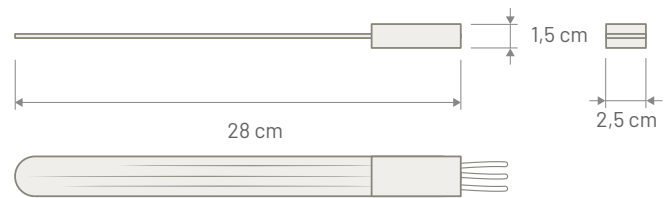

Note FAKRA Male Waterblue (Universal code) > SMB Female 90° adapter cable included in the package

**Dimensions**

**LIGHT TV**

**INTERNAL ON-GLASS ANTENNA**

P/N: 7137122

**DTV**

Connector	MINI JACK Male 3,5 Mm
Cable Type	RX 174
Cable Length	3000 mm
Power Supply	12 Volt Dedicated
Consumption	35 mA max
Impedance	75 Ω
Gain	6 dBi
Protection Class	IP34
Mounting	Adhesive internal on glass