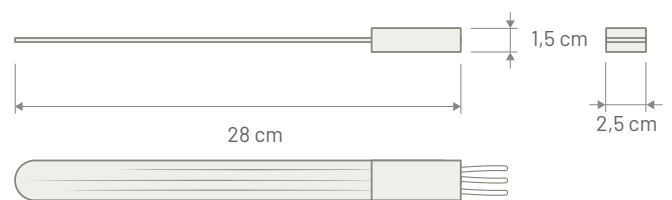

Dimensions