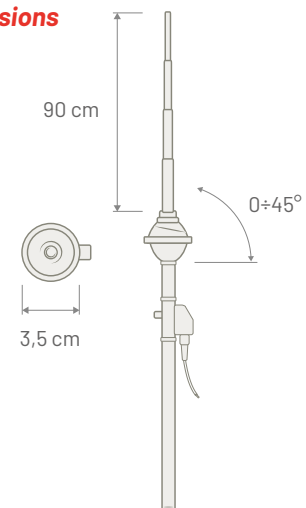

Note

**Dimensions**

**RADIO FENDER**

**TELESCOPIC ANTENNA**

P/N: 7677153

AM / FM

Connector	DIN Male
Cable Type	COAXIAL
Cable Length	1500 mm
Impedance	130 Ω
Rod Length	85 cm
Rod Type	4 elements INOX telescopic rod
Rod Angle	Max 45 degree from vertical position
Mounting	Fender
Coachwork drilling	Round 17 mm

Note

**Dimensions**