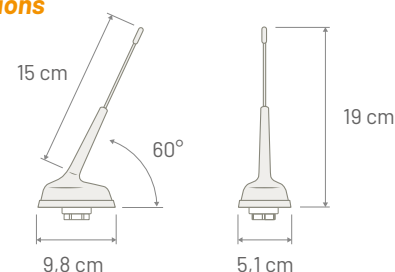

Dimensions