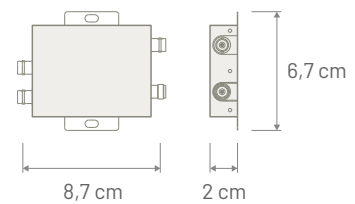

Dimensions