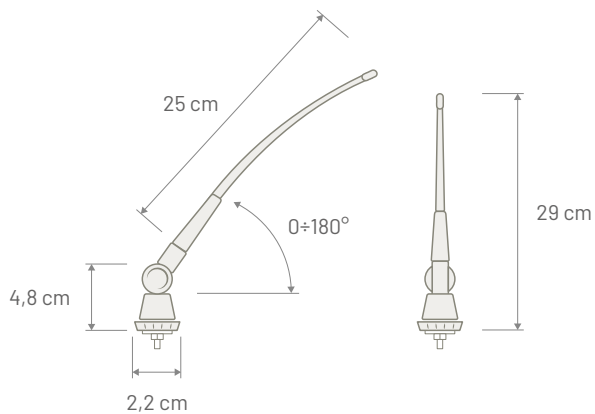

Dimensions