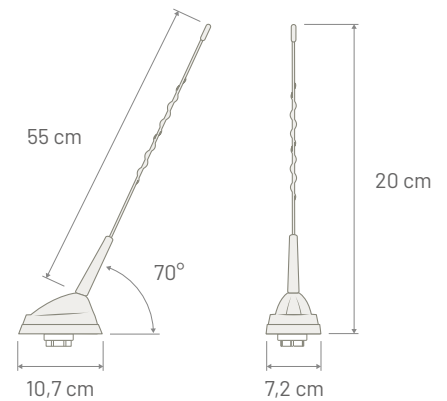

RSA TRIPLEX

REAR ROOF ANTENNA

P/N: 7771025

	TETRA	AM/FM	GNSS
Connector (Base antenna)	FAKRA Male Green	--	FAKRA Male Blue
Cable Type (Base antenna)	RG 174	--	RG 174
Cable Length (Base antenna)	200 mm	--	220 mm
Connector (Diplexer)	IN: FAKRA Male Black OUT: FAKRA Male Green	FAKRA Male White	--
Power supply	--	Diplexer: 12 Volt Dedicated	3 - 5 Volt Phantom
Consumption	--	Diplexer: 35 mA max	45 mA max
Impedance	50 Ω	AM: High Impedance - FM: 50 Ω	50 Ω
Gain	0 dBi	FM: -10 dBi	32 dBi
VSWR	2:1	--	2:1
Max Power	10 Watt	--	--
Rod Length	550 mm	Protection Class	Antenna: IP69K - Diplexer: IP42
Rod Type	Antinoise	Mounting	Antenna: on roof - Multiplexer: inside the vehicle
Rod Thread	M5	Coachwork drilling	Square: 15x15 mm - Round: 19 mm
Base Angle	70 degree		

Note

Adapter cable included on the package to connect TETRA output on the antenna base to the Diplexer
Connectors: FAKRA Female Green and FAKRA Female Black - Type: RG 174 - Length: 150 mm

Dimensions