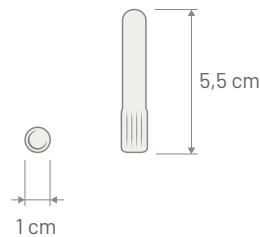

MONOPOLE DUAL BAND

OMNIDIRECTIONAL ANTENNA

P/N: 8610010	GSM / DCS
Connector type	SMA Male
Impedance	50 Ohm
Gain	2.15 dBi
VSWR	≤ 2:1
Max Power	4 watt

Mounting: Directly to the modem antenna connector or the extension cable

Note

Dimensions