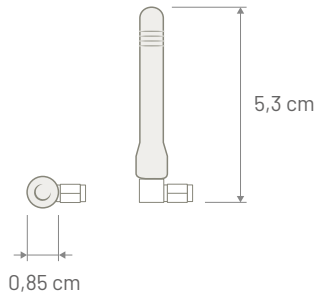

Mounting: Directly to the modem antenna connector or the extension cable

Note

P/N 8610103

Dimensions

P/N 8610118

Dimensions

**MONOPOLE** DUAL BAND

OMNIDIRECTIONAL ANTENNA