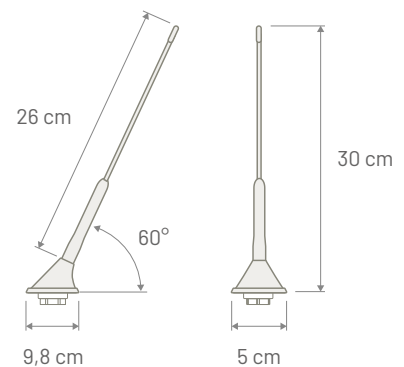

P/N 7771002 - VHF

Dimensions

P/N 7771003 - UHF

Dimensions

**TRIPLEX** *SHORT*

**ROOF ANTENNA**

P/N: 7771040	TETRA	WIFI / BLUETOOTH	GNSS
Connector	FAKRA Male Green	FAKRA Male Violet	FAKRA Male Blue
Cable Type	RG 174	RG 174	RG 174
Cable Length	200 mm	200 mm	250 mm
Power Supply	--	--	3 - 5 Volt Phantom
Consumption	--	--	45 mA max
Impedance	50 Ω	50 Ω	50 Ω
Gain	1 dBi	0 dBi	30 dBi
VSWR	2:1	2:1	1,5:1
Max power	20 Watt	4 Watt	--
Rod Length	150 mm	Base Angle	60 degree
Rod Type	Smooth	Protection Class	IP69K
Rod Thread	M5	Mounting	Square: 15 x 15 mm - Round: 19 mm