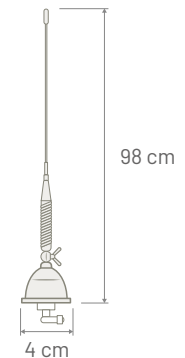

Note \* P/N 7583040: optional extension cable (type: RG 58 - Length: 5000 mm - Connectors: TNC Male 90°)  
Extension cable with different length or connectors available on request

**Dimensions**

AVAILABLE VERSIONS