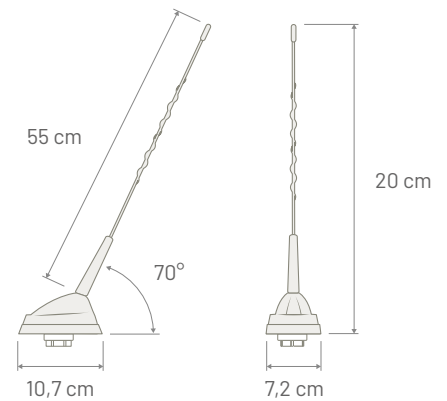

RSA QUAD

ROOF ANTENNA

P/N: 7771020

	TETRA	70/80 MHz	AM/FM	GNSS
Connector (Base antenna)	FAKRA Male Green	--	--	FAKRA Male BLUE
Cable Type (Base antenna)	RG 174	--	--	RG 174
Cable Length (Base antenna)	200 mm	--	--	220 mm
Connector (Multiplexer)	IN: TNC Female OUT: BNC FEMale	BNC Female	BNC Female	--
Power supply	--	--	Multiplexer: 12 Volt Phantom	3 - 5 Volt Phantom
Consumption	--	--	Multiplexer: 35 mA max	45 mA max
Impedance	50Ω	50Ω	AM: High Impedance - FM: 50 Ω	50 Ω
Gain	0 dBi	-5 dBi	FM: -10 dBi	28 dBi
VSWR	2:1	2,5:1	--	1,7:1
Max Power	10 Watt	15 Watt	--	--
Rod Length	550 mm	Protection Class		Antenna: IP69K - Multiplexer: IP42
Rod Type	Antinoise	Mounting		Antenna: on roof - Multiplexer: inside the vehicle
Rod Thread	M5	Coachwork drilling		Square: 15x15 mm - Round: 19 mm
Base Angle	70 degree			

Note

Extension cable included on the package to connect TETRA output on the antenna base to the Multiplexer
Connectors: FAKRA Female Green and TNC Male - Type: RG 58 - Length: 3000 mm

Dimensions