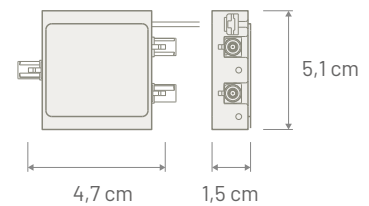

Dimensions