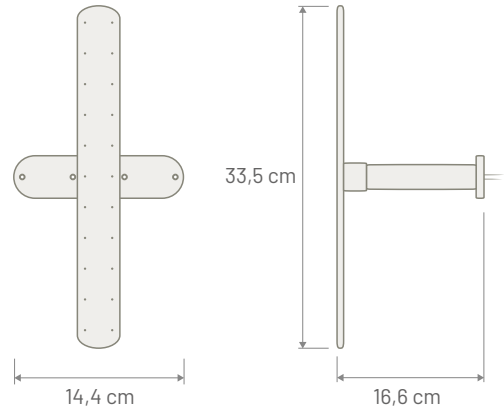

Protection Class IP54

Mounting On mast with special bracket (included) / On wall with two screws (not included)

Note The special bracket is compatible with mast diameter between 25 to 42 mm

Dimensions

**FIBERGLASS FULL <sup>LTE</sup>**