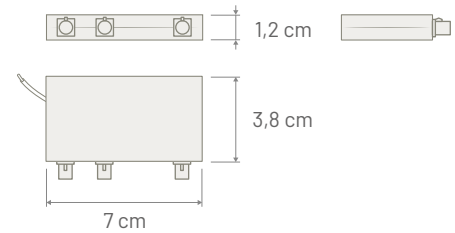

Dimensions

CABLE FOR ACTIVE AND PASSIVE SPLITTER AM / FM / DAB

AVAILABLE VERSIONS

	SPLITTER CONNECTOR SIDE	CABLE TYPE	CABLE LENGHT	ANTENNA / TUNER CONNECTOR SIDE
P/N: 7132078	FAKRA Female Waterblue	RG 174	500 mm	ISO Female
P/N: 7132079	FAKRA Female Waterblue	RG 58	500 mm	DIN Male
P/N: 7132080	FAKRA Female Waterblue	RG 174	500 mm	ISO Male
P/N: 7132081	FAKRA Female Waterblue	RG 174	500 mm	FAKRA Male Waterblue

Note Adapter cables could be used for any other applications