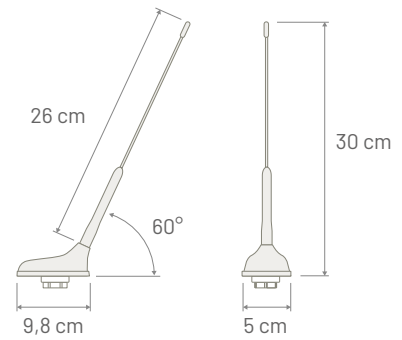

Dimensions