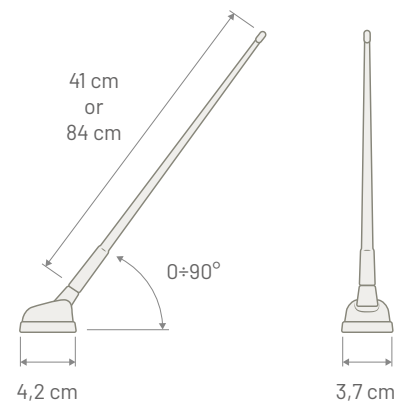

Dimensions