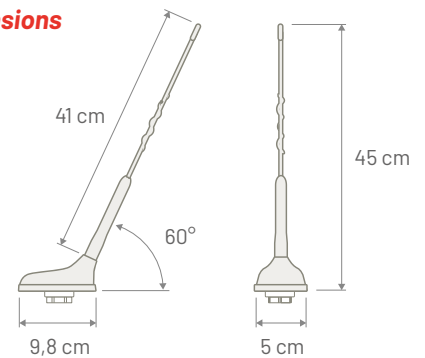

Note

**Dimensions**

## TRIPLEX

REAR ROOF ANTENNA

P/N: 7677840

	AM / FM	DAB	GNSS
Connector	FAKRA Male White	FAKRA Male Black	FAKRA Male Blue
Cable Type	RG 174	RG 174	RG 174
Cable Length	180 mm	200 mm	220 mm
Power Supply	12 Volt Dedicated	12 Volt Dedicated	3 - 5 Volt Phantom
Consumption	75 mA max	75 mA max	45 mA max
Impedance	50 Ω	50 Ω	50 Ω
Gain	--	12 dBi	32 dBi
VSWR	AM: < 5:1 / FM: < 8:1	< 5:1	2:1
Rod Length	410 mm	Base Angle	60 degree
Rod Thread	M6	Protection Class	IP67
Rod Type	Antinoise	Coachwork drilling	Square: 15 x 15 mm - Round: 19 mm

### Dimensions