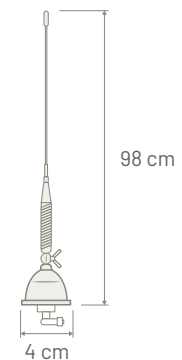

Note \* P/N 7583040: optional extension cable (type: RG 58 - Length: 5000 mm - Connectors: TNC Male 90°)  
 Extension cable with different length or connectors available on request

**Dimensions**

AVAILABLE VERSIONS