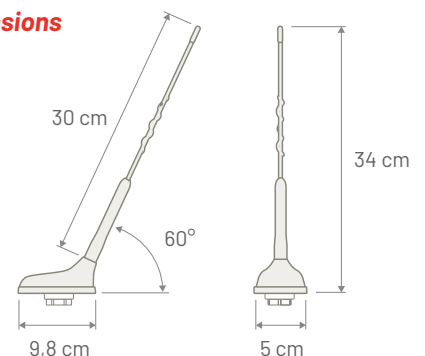

### Dimensions

## TRIPLEX SHORT ROD

NEW

REAR ROOF ANTENNA

P/N: 7677845

	AM / FM	DAB	GNSS
Connector	FAKRA Male White	FAKRA Male Black	FAKRA Male Blue
Cable Type	RG 174	RG 174	RG 174
Cable Length	225 mm	260 mm	270 mm
Power Supply	12 Volt Dedicated	12 Volt Dedicated	3 - 5 V Phantom
Consumption	75 mA max	75 mA max	45 mA max
Impedance	50 Ω	50 Ω	50 Ω
Gain	--	0 dBi	30 dBi
VSWR	AM: 5:1 / FM: 7,5:1	3,5:1	1,5:1
Rod Length	300 mm	Base Angle	60 degree
Rod Thread	M6	Protection Class	IP67
Rod Type	Antinoise	Coachwork drilling	Square: 15 x 15 mm - Round: 19 mm