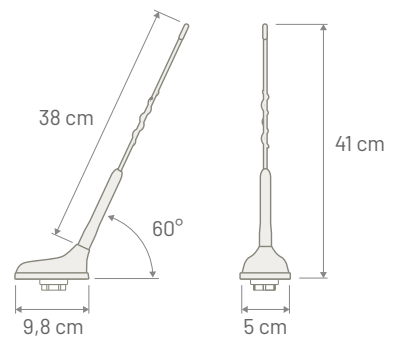

Dimensions