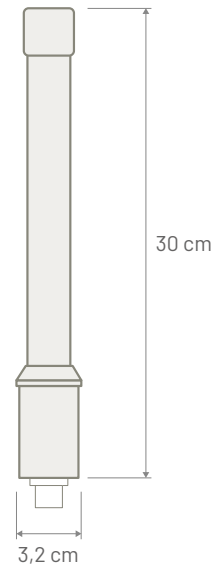

FIBERGLASS FULL ^{LTE}

OMNIDIRECTIONAL ANTENNA

AVAILABLE VERSIONS

	CONNECTOR	CABLE LENGHT	CABLE TYPE
P/N: 8610155	N Female	without extension cable	without extension cable
P/N: 8610156	SMA Male	5000 mm	Low Loss

TECHNICAL SPECIFICATION

	LTE - ISM - GSM	DCS - PCN - DECT - UMTS - WIFI
Frequency	790 ÷ 960 MHz	1710 ÷ 2700 MHz
Impedance	50 Ohm	50 Ohm
Gain	2 dBi	4 dBi
VSWR	< 2.2	< 2.2
Max Power	25 Watt	25 Watt
Protection Class	IP54	
Mounting	On mast / On wall with special steel bracket (included)	

Note The special bracket is compatible with mast diameter between 35 to 42 mm

Dimensions