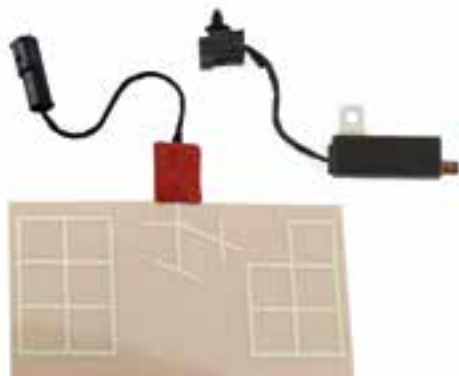

FOIL DAB

BUMPER, PLASTIC AND FIBERGLASS SURFACE MOUNTING

P/N: 7677951	DAB
Connector	FAKRA Male Brown
Power Supply	12 volt Phantom
Consumption	60 mA max
Impedance	50 Ω
Gain	10 dBi
VSWR	< 2:1
Protection Class	IP67
Mounting	Foil: adhesive internal on bumper and other plastic and fiberglass parts Amplifier: screw to the metallic part

Note