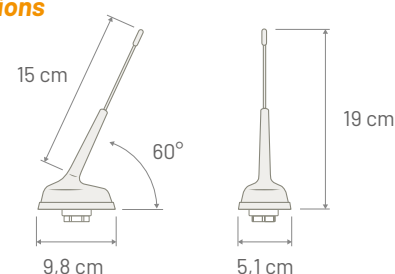

Dimensions