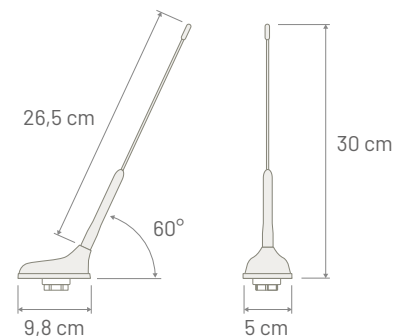

P/N 7771001 - Combi UHF

Dimensions