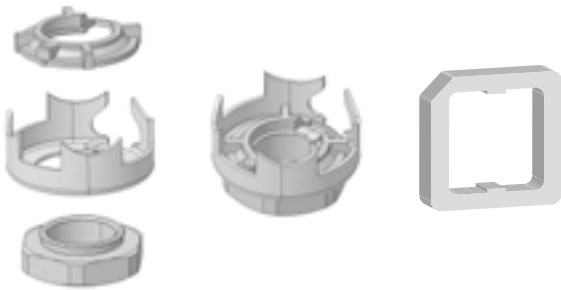

HOLE ADAPTER

FOR SHARK 2 ONLY

P/N: 7131052

OPEL 2009 >

Note Only for SHARK 2 antennas