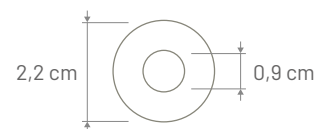

**Dimensions**

**Coachwork Drilling**

**RADIO PILLAR**

**TELESCOPIC ANTENNA**

P/N: 7627008	AM / FM
Connector	DIN Male
Cable Type	COAXIAL
Cable Length	1500 mm
Impedance	130 Ω
Rod Length	Min: 445 mm - Max: 1240 mm
Rod Type	3 elements INOX telescopic rod
Mounting	Pillar
Coachwork drilling	Round 10 mm