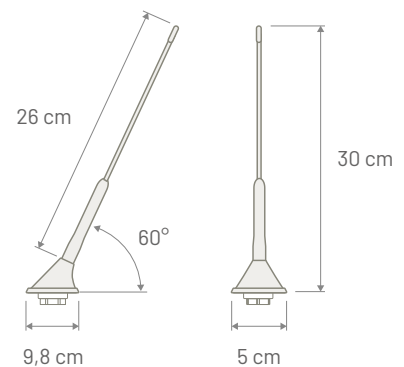

Dimensions