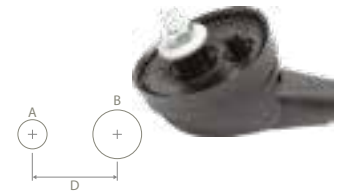

## RADIO UNIVERSAL

WITH EXTENSION CABLE

P/N: 7657016

AM / FM

Connector	DIN Male	Rod Length	400 mm
Cable Type	AR 7	Rod Thread	M6
Cable Length	2450 mm	Protection Class	IP68
Impedance	130 Ω	Mounting	Universal
Gain	--	Coachwork drilling	A: Ø 4,7 mm B: Ø 10,2 mm D: 14 mm