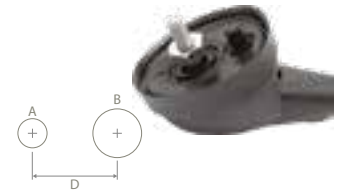

## RADIO UNIVERSAL

WITH EXTENSION CABLE

P/N: 7657008

AM / FM

Connector	DIN Male	Rod Length	400 mm
Cable Type	AR 7	Rod Thread	M6
Cable Length	2450 mm	Protection Class	IP68
Impedance	130 Ω	Mounting	Universal
Gain	--	Coachwork drilling	A: Ø 4,7 mm B: Ø 8 mm D: 14 mm