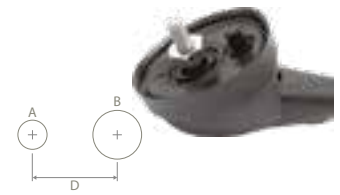

## RADIO UNIVERSAL

WITH EXTENSION CABLE

P/N: 7651006

AM / FM

Connector	DIN Male	Rod Length	850 mm
Cable Type	AR 7	Rod Thread	M6
Cable Length	2450 mm	Protection Class	IP68
Impedance	130 Ω	Mounting	Universal
Gain	--	Coachwork drilling	A: Ø 4,7 mm B: Ø 8 mm D: 14 mm