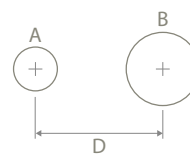

Coachwork Drilling