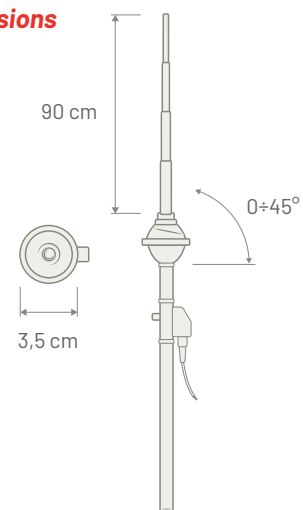

Dimensions