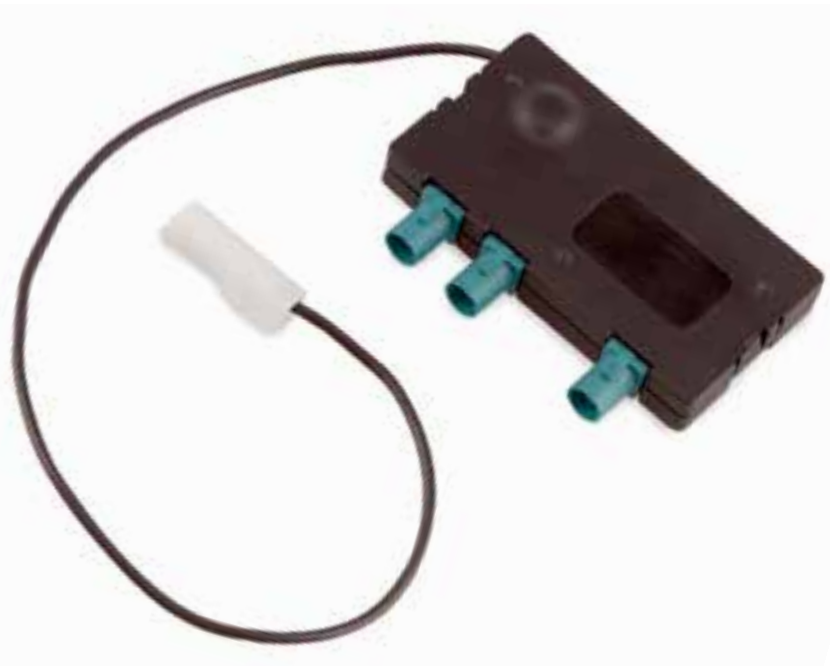

PASSIVE SPLITTER AM / FM / DAB NEW

SPLITTER

AVAILABLE VERSIONS

ADAPTER CABLES

P/N: 7561006 - PASSIVE SPLITTER

P/N: 7561007 - PASSIVE SPLITTER KIT DIN

P/N: 7561008 - PASSIVE SPLITTER KIT DIN/ISO

Without adapter cables into the package

Antenna IN: DIN Female / AM/FM OUT : DIN Male / DAB: SMB Female 90°

Antenna IN: ISO Female / AM/FM OUT : DIN Male / DAB: SMB Female 90°

TECHNICAL SPECIFICATION

AM / FM / DAB

Short description	AM/FM/DAM Passive Splitter allow to recover the DAB signals from an AM/FM active or passive antenna ready for digital radio
Active Splitter Connectors	FAKRA Male Waterblue for IN and OUT
Power Supply	--
Consumption	--
Impedance	50 Ohm
Gain	-2 dB
VSWR	FM: 2 : 1 / DAB: 2 : 1
Protection Class	IP40
Mounting	Internal of the vehicle with adhesive tape or plastic cable tie

Note The AM/FM/DAB Passive Splitter work only with AM/FM active or passive antennas ready to receive the DAB signals
The AM/FM/DAB Passive Splitter is suitable for active antenna with 12 Volt phantom supply

Dimensions

AVAILABLE VERSIONS

	SPLITTER CONNECTOR SIDE	CABLE TYPE	CABLE LENGHT	ANTENNA / TUNER CONNECTOR SIDE
P/N: 7132082	FAKRA Female Waterblue	RG 174	500 mm	SMB Female 90°
P/N: 7132083	FAKRA Female Waterblue	RG 174	500 mm	SMA Male
P/N: 7132084	FAKRA Female Waterblue	RG 174	500 mm	FAKRA Female Waterblue
P/N: 7132085	FAKRA Female Waterblue	RG 58	500 mm	DIN Female

Note Adapter cables could be used for any other applications