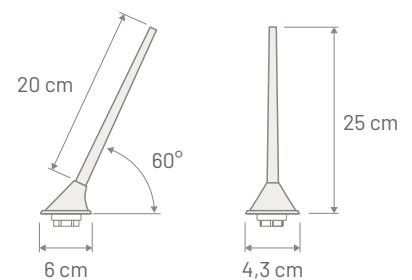

Dimensions