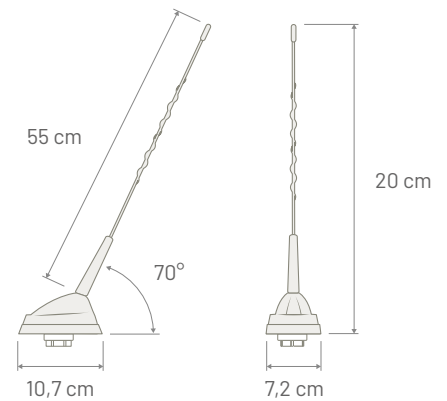

RSA *QUAD*

ROOF ANTENNA

P/N: 7771020

	TETRA	70/80 MHz	AM/FM	GNSS
Connector (Base antenna)	FAKRA Male Green	--	--	FAKRA Male BLUE
Cable Type (Base antenna)	RG 174	--	--	RG 174
Cable Length (Base antenna)	200 mm	--	--	220 mm
Connector (Multiplexer)	IN: TNC Female OUT: BNC FEMale	BNC Female	BNC Female	--
Power supply	--	--	Multiplexer: 12 Volt Phantom	3 - 5 Volt Phantom
Consumption	--	--	Multiplexer: 35 mA max	45 mA max
Impedance	50Ω	50Ω	AM: High Impedance - FM: 50 Ω	50 Ω
Gain	0 dBi	-5 dBi	FM: -10 dBi	28 dBi
VSWR	2:1	2,5:1	--	1,7:1
Max Power	10 Watt	15 Watt	--	--
Rod Length	550 mm	Protection Class	Antenna: IP69K - Multiplexer: IP42	
Rod Type	Antinoise	Mounting	Antenna: on roof - Multiplexer: inside the vehicle	
Rod Thread	M5	Coachwork drilling	Square: 15x15 mm - Round: 19 mm	
Base Angle	70 degree			

Note

Extension cable included on the package to connect TETRA output on the antenna base to the Multiplexer
Connectors: FAKRA Female Green and TNC Male - Type: RG 58 - Length: 3000 mm

Dimensions