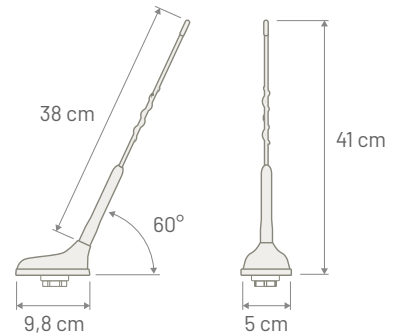

16V COMBI

ROOF ANTENNA

AVAILABLE VERSIONS

P/N: 7771000 - COMBI VHF

P/N: 7771001 - COMBI UHF

VHF	UHF	GNSS
•		•
	•	•

TECHNICAL SPECIFICATION

	VHF	UHF	GNSS
Antenna connector	FAKRA Male Green	FAKRA Male Green	FAKRA Male Blue
Antenna cable type	RG 174	RG 174	RG 174
Antenna cable lenght	250 mm	200 mm	250 mm
Extension cable type	RG 58	RG 58	RG 174
Extension cable lenght	5000 mm	5000 mm	5000 mm
Extension cable connectors	FAKRA Female Green - FME Female	FAKRA Female Green - FME Female	FAKRA Female Blue - SMB Female
Power supply	--	--	3 - 5 Volt
Consumption	--	--	45 mA max
Impedance	50 Ω	50 Ω	50 Ω
Gain	-1 dBi	0 dBi	30 dBi
VSWR	1,5:1	2,1:1	1,5:1
Max Power	20 Watt	20 Watt	--
Rod Lenght	380 mm	265 mm	--
Rod Type	Antinoise	Smooth	--
Rod Thread	M6	Mounting	On roof
Base Angle	60 degree	Coachwork drilling	Square: 15 x 15 mm - Round: 19 mm
Protection Class	IP64	Note	

P/N 7771000 - Combi VHF

Dimensions