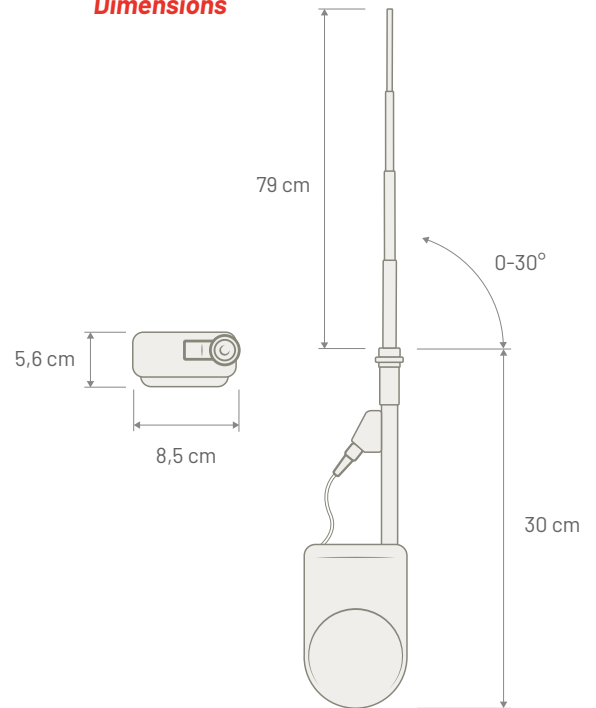

Dimensions