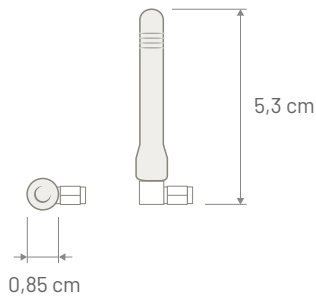

MONOPOLE EVOLUTION TRIBAND

OMNIDIRECTIONAL ANTENNA

AVAILABLE VERSIONS

	CONNECTOR
P/N: 8610103	SMA Male 90°
P/N: 8610118	FME Female

TECHNICAL SPECIFICATION

GSM - DCS/UMTS - WIFI/BLUETOOTH	
Impedance	50 Ohm
Gain	2.2 dBi
VSWR	< 2:1
Max Power	2.5 Watt
Mounting	Directly to the modem antenna connector or the extension cable
Note	

P/N 8610103

Dimensions