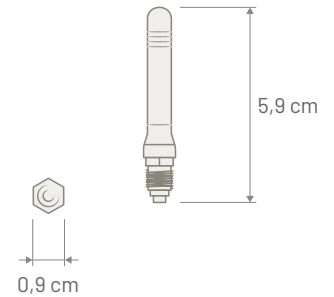

P/N 8610118

Dimensions