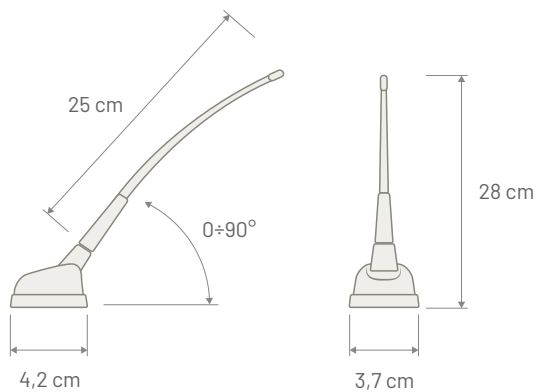

Dimensions