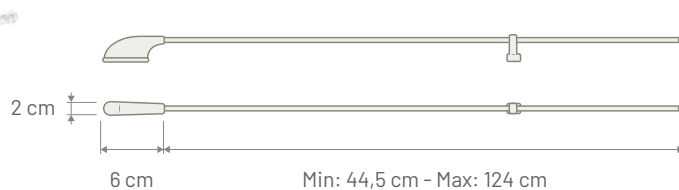

Dimensions