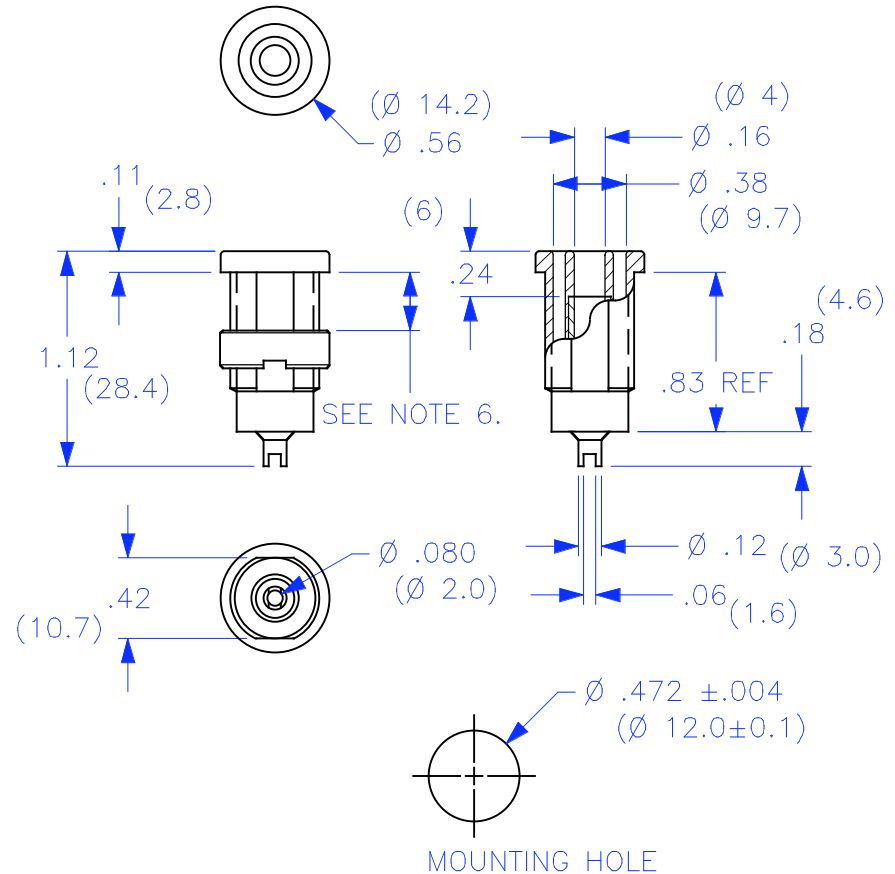

- SAFETY SOCKET w/ \varnothing .080 (\varnothing 2.0) SOLDER FORK.
- SPECIFICATIONS:
INSULATOR: POLYAMIDE
CONTACT: BRASS, NICKEL PLATED
LOCKING NUT: BRASS, NICKEL PLATED
- RATING:
VOLTAGE: 1,000V CATIII P2 (IEC61010-1)
CURRENT: 25A MAX.
RESISTANCE: $<5m\Omega$.
TEMPERATURE: -20° C TO $+80^{\circ}$ C.
- MOUNTING HOLE: REF. DIAGRAM
- INSULATOR THREAD, M12 X 0.75
- MAXIMUM PANEL THICKNESS: .40 (10.2).

REVISIONS			
REV.	DESCRIPTIONS	DATE	APPROVED
-	CLASS A RELEASED	7/12/99	
A	REVISED CONFIGURATION & MATL. MOUNTING HOLE. NEW TOOLING.	4/18/04	

PART NUMBER

CT2242-#

- COLOR:
- 0 - BLACK
 - 1 - BROWN
 - 2 - RED
 - 3 - ORANGE
 - 4 - YELLOW
 - 5 - GREEN
 - 6 - BLUE
 - 7 - PURPLE
 - 8 - GRAY
 - 9 - WHITE

THIRD ANGLE PROJECTION		UNLESS OTHERWISE SPECIFIED DIMENSIONS ARE IN INCHES TOLERANCES ARE: FRACTIONS DECIMALS $\pm 1/32$.XX $\pm .02$ DO NOT SCALE DRAWING .XXX $\pm .005$		CONTRACT NO.		Cal Test Electronics 22820 Savi Ranch Parkway Yorba Linda, CA 92887-4610	
		MATERIAL		APPROVALS	DATE	TITLE	
		FINISH		DRAWN	7/12/99	4mm SAFETY SOCKET, w/\varnothing .080(\varnothing 2mm)SOLDER FORK	
NEXT ASSY	USED ON	ENGR.		CHECKED	DESIGN ACTIVITY	SIZE	REV.
APPLICATION						A	A
						CAGE CODE	DWG. NO.
						43F45	P224200
						SCALE	SHEET
						1:1	1 OF 1