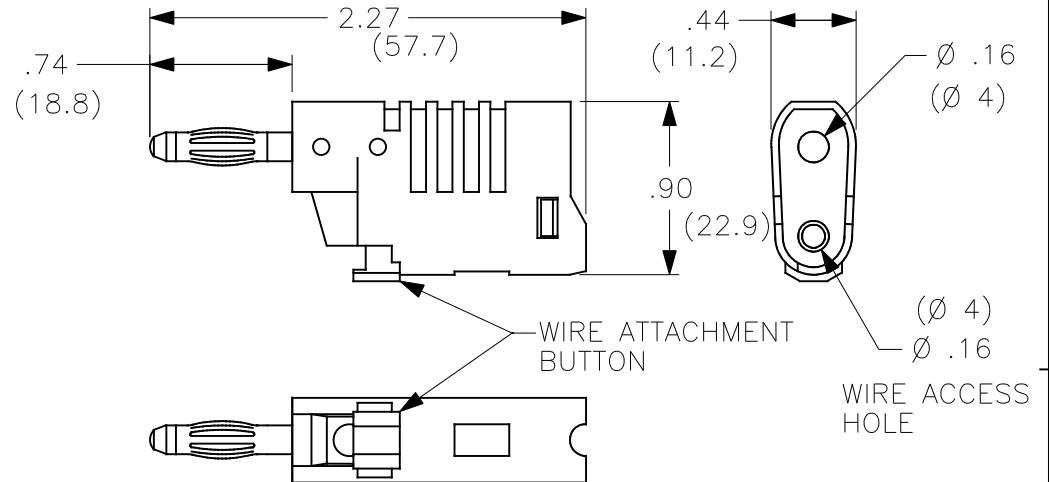

- DO-IT-YOURSELF (DIY) 4mm STACKING BANANA PLUG, BUTTON ATTACHMENT (SOLDERLESS).
- SPECIFICATIONS:
 INSULATOR BODY: POLYAMIDE (NYLON)
 PLUG BODY: BRASS, NICKEL PLATED
 CONTACT SPRING: BERYLLIUM COPPER ALLOY, NICKEL PLATED
- RATING:
 IEC: <33 V AC / <70 V DC
 VOLTAGE: 1,200 V NON-HANDHELD
 CURRENT: 36 A MAX.
 TEMPERATURE: -20° C TO +80° C.
- MAXIMUM WIRE SIZES:
 CONDUCTOR: $\varnothing .090$ (12AWG)
 INSULATION: $\varnothing .156$ (5/32")
 STRIP LENGTH: .25 (6.4)

THIRD ANGLE PROJECTION		UNLESS OTHERWISE SPECIFIED DIMENSIONS ARE IN INCHES TOLERANCES ARE: FRACTIONS DECIMALS $\pm 1/32$.XX $\pm .02$.XXX $\pm .005$ DO NOT SCALE DRAWING	CONTRACT NO.		Cal Test Electronics 22820 Savi Ranch Parkway Yorba Linda, CA 92887-4610			
			APPROVALS	DATE	TITLE			
MATERIAL		DRAWN	WDH	7/11/99	DIY 4mm STACKING PLUG, BUTTON ATTACHMENT			
FINISH		CHECKED			SIZE	CAGE CODE	DWG. NO.	REV.
NEXT ASSY		ENGR.			A	43F45	P201600	A
USED ON		DESIGN ACTIVITY			SCALE	1:1	SHEET	1 OF 1
APPLICATION								