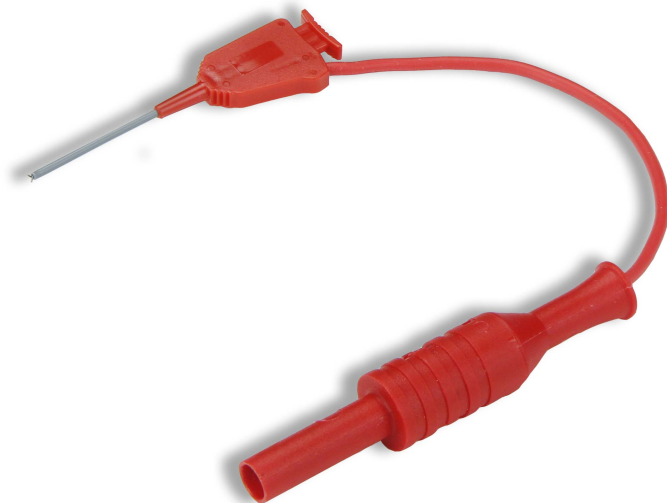

CT2551

MiniFlex Clip Lead to 4mm Jack

Connect to your MiniFlex clip to a 4mm Sheathed DMM...

Description

Connect to your MiniFlex clip to a 4mm Sheathed DMM lead.

Very versatile test lead.

Technical data subject to change.

© Cal Test Electronics 2018.

caltestelectronics.com

Datasheet

All specifications apply to the unit after a temperature stabilization time of 20 minutes over an ambient temperature range of 25°C ± 5°C.

Specifications

IEC Rating	33 Vac / 70 Vdc
Current Max	1 A
Jacket Material	Silicone
Conductor Area, square millimeters	0.40
Wire Gauge, AWG	21
Stranding, # x mm	100 x 0.07
OD, mm (in)	2.1mm (0.083")
Temperature (degrees)	-20 to +80C
RoHS (2011/65/EU)	Compliant