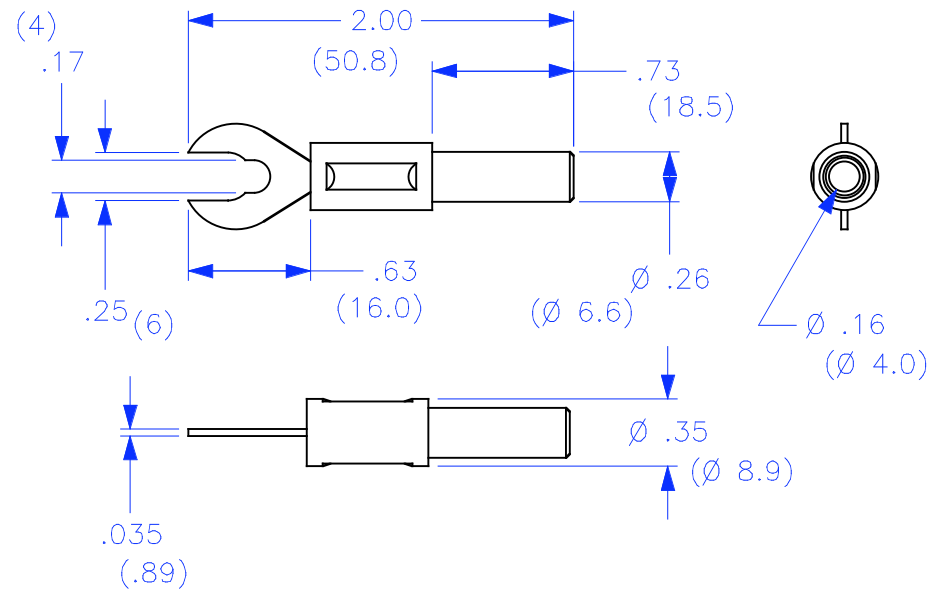

REVISIONS			
REV.	DESCRIPTIONS	DATE	APPROVED
—	CLASS A RELEASED	7/12/99	

- ADAPTER, 6/4mm SPADE LUG WITH 4mm BANANA JACK.
- SPECIFICATIONS:
INSULATOR: POLYACETAL
SPADE BODY: BRASS, NICKEL PLATED
- RATING:
CURRENT: 36A MAX.
RESISTANCE: <1mΩ.
TEMPERATURE: -20° C TO +80° C.

PART NUMBER

CT2553-#

- COLOR:
- 0 — BLACK
 - 2 — RED
 - 4 — YELLOW
 - 5 — GREEN
 - 6 — BLUE
 - 9 — WHITE

THIRD ANGLE PROJECTION		UNLESS OTHERWISE SPECIFIED DIMENSIONS ARE IN INCHES TOLERANCES ARE: FRACTIONS DECIMALS ± 1/32 .XX ± .02 .XXX ± .005 DO NOT SCALE DRAWING	CONTRACT NO.		Cal Test Electronics 22820 Savi Ranch Parkway Yorba Linda, CA 92887-4610	
			APPROVALS DATE DRAWN <u>WDH</u> 7/12/99 CHECKED ENGR. DESIGN ACTIVITY		TITLE 6/4mm SPADE LUG ADAPTER w/4mm JACK	
MATERIAL		SIZE A		CAGE CODE 43F45	DWG. NO. P255300	REV. —
FINISH		SCALE 1:1		SHEET 1 OF 1		
NEXT ASSY	USED ON	APPLICATION				