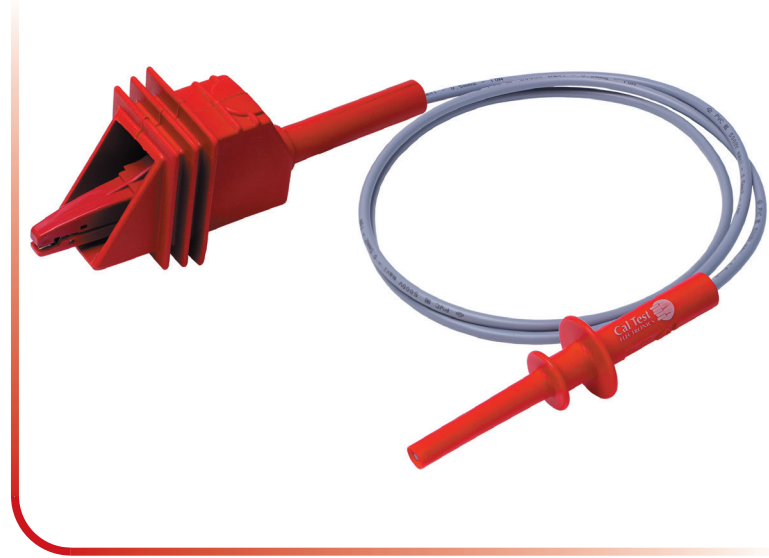

5kV, Fully Insulated Large Alligator Clip to 4mm Long-Reach Sheathed Banana Plug Test Lead, PVC Jacket

CT3018-L-#

Features:

- 1,000 CAT IV, 5 kV non-category with 2 kV transient overvoltage
- 10 A Max
- Meets IEC 61010-031 safety standard
- CE listed
- RoHS 2 compliant

Measurement Drawing: *(dimensions in mm, not to scale)*

Description:

With the highly insulated alligator clip and long-reach sheathed banana plug, the CT3018 operates up to 5 kV when used in non-category environments with transient overvoltages up to 2 kV.^a This test lead is also rated 1,000 V CAT IV.^b

The CT3018 comes with a specially designed 4 mm long-reach sheathed banana plug and a special high voltage, highly flexible test lead wire, which allows it to interface with the 5kV, 4mm Sheathed Banana Jack Series. The alligator clip opens to 24 mm, accommodating terminals up to 16 mm in diameter.

CT3018-L-#

5kV, Fully Insulated Large Alligator Clip to 4mm Long-Reach Sheathed Banana Plug Test Lead, PVC Jacket

- Length - replace '-L' with dash number:
-**100** cm, -**150** cm
- Color - replace '-#' with dash number:
-**0** Black, -**2** Red