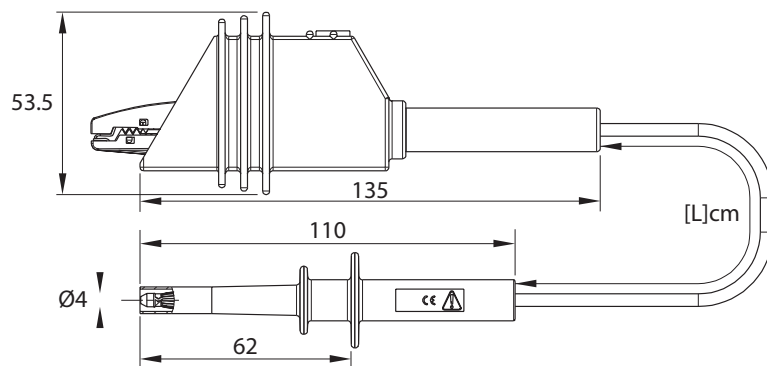

5kV, Fully Insulated Large Alligator Clip to 4mm Long-Reach Sheathed Banana Plug Test Lead, PVC Jacket

CT3018-L-#

Features:

- 1,000 CAT IV, 5 kV non-category with 2 kV transient overvoltage
- 10 A Max
- Meets IEC 61010-031 safety standard
- CE listed
- RoHS 2 compliant

Measurement Drawing: *(dimensions in mm, not to scale)*

Description:

With the highly insulated alligator clip and long-reach sheathed banana plug, the CT3018 operates up to 5 kV when used in non-category environments with transient overvoltages up to 2 kV.^a This test lead is also rated 1,000 V CAT IV.^b

The CT3018 comes with a specially designed 4 mm long-reach sheathed banana plug and a special high voltage, highly flexible test lead wire, which allows it to interface with the 5kV, 4mm Sheathed Banana Jack Series. The alligator clip opens to 24 mm, accommodating terminals up to 16 mm in diameter.

CT3018-L-#

5kV, Fully Insulated Large Alligator Clip to 4mm Long-Reach Sheathed Banana Plug Test Lead, PVC Jacket

- Length - replace '-L' with dash number:
-**100** cm, -**150** cm
- Color - replace '-#' with dash number:
-**0** Black, -**2** Red