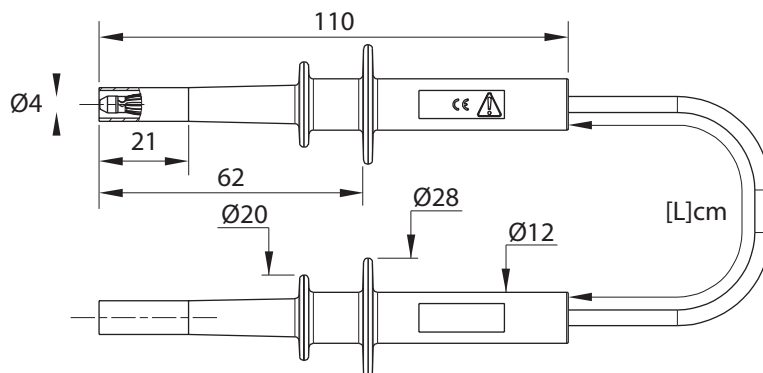

# 5kV, 4mm Long-Reach Sheathed Banana Plug Test Lead, PVC Jacket

**CT3020-L-#**

## Measurement Drawing: *(dimensions in mm, not to scale)*

## Description:

Due to the extended banana plug length, the double-ended CT3020 operates up to 5 kV when used in non-category environments with transient overvoltages up to 2 kV.<sup>a</sup> The test lead is also rated to 1,000 V CAT IV.<sup>b</sup>

### **CT3020-L-#**

5kV, 4mm Long-Reach Sheathed Banana Plug Test Lead, PVC Jacket

- Length - replace '-L' with dash number:  
-**100** cm, -**150** cm
- Color - replace '-#' with dash number:  
-**0** Black, -**2** Red