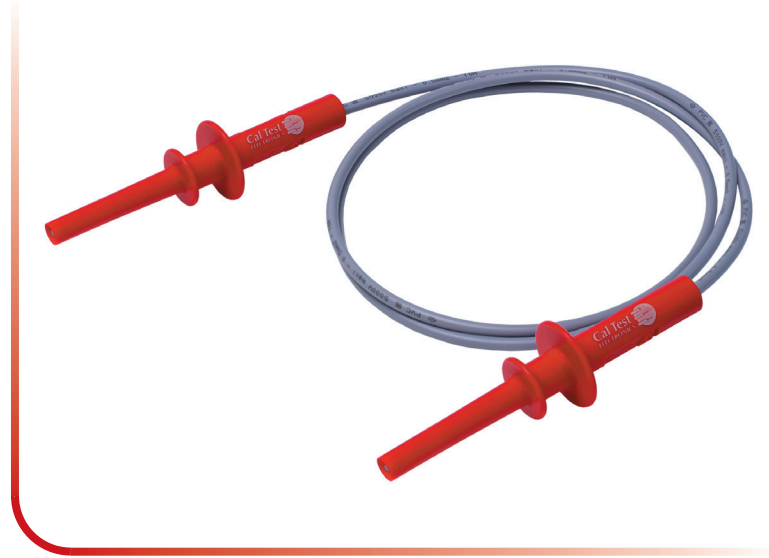

# 5kV, 4mm Long-Reach Sheathed Banana Plug Test Lead, PVC Jacket

**CT3020-L-#**

## Description:

Due to the extended banana plug length, the double-ended CT3020 operates up to 5 kV when used in non-category environments with transient overvoltages up to 2 kV.<sup>a</sup> The test lead is also rated to 1,000 V CAT IV.<sup>b</sup>

The CT3020 comes with a specially designed 4 mm long-reach sheathed banana plug and a special high voltage, highly flexible test lead wire, which allows it to interface with the 5kV, 4mm Sheathed Banana Jack Series.

### **CT3020-L-#**

5kV, 4mm Long-Reach Sheathed Banana Plug Test Lead, PVC Jacket

- Length - replace '-L' with dash number:  
-**100** cm, -**150** cm
- Color - replace '-#' with dash number:  
-**0** Black, -**2** Red