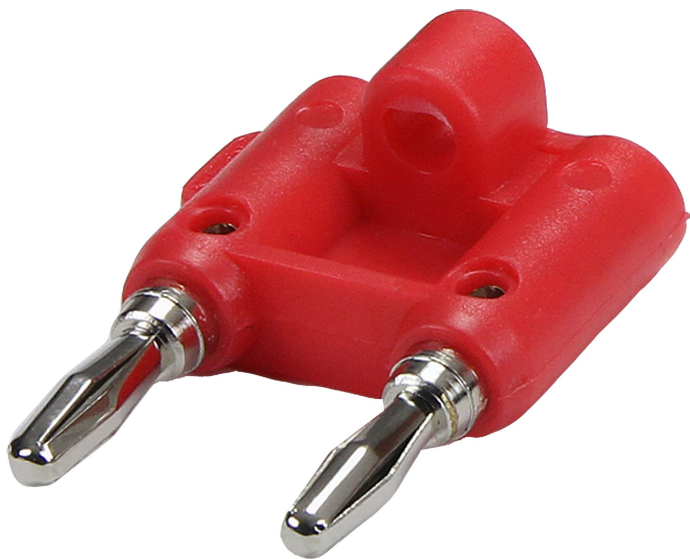

# CT3160

## Double Banana Plug

Molded 4 mm double banana plug or MDP banana plug...

### Description

Molded 4 mm double banana plug or MDP banana plug.  
Do-It-Yourself easy to assembly without solder dual banana plug.

- Materials: Body: ABS; Plug: Brass, Nickel Plt; Contact: BeCu, Nickel Plt.
- Cable diameters to 5.5 mm (0.21")
- Wire attachment to 18 - 22 AWG