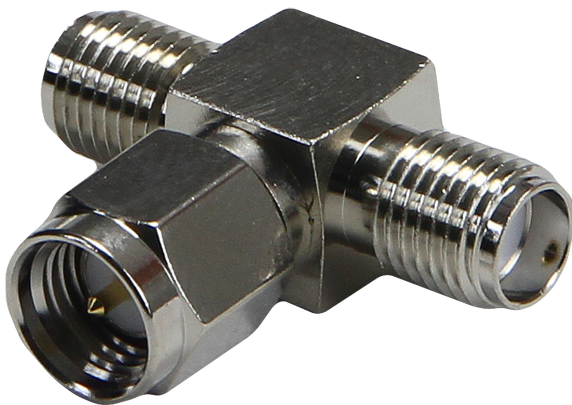

# CT3674

## Coaxial Adapter In-Series

SMA (female to male to female) General Purpose

### Description

General Purpose SMA Tee, female to male to female, 50 in-series coaxial adapter.

- General Purpose
- Body: Brass, Nickel Plated
- Contact: Brass & BeCu, Gold Plated
- Dielectric: PTFE

*Technical data subject to change.*