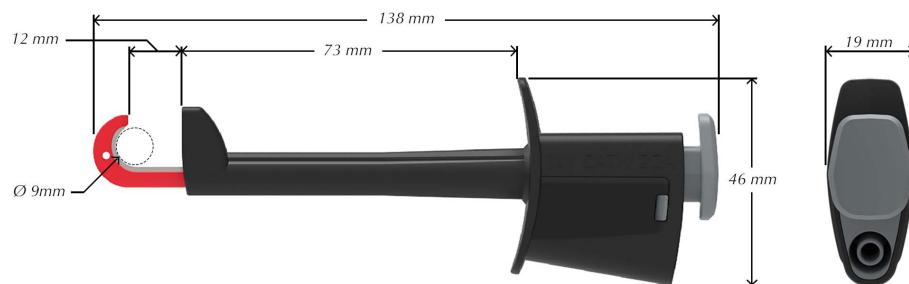

CAT IV Safety Hook Clip

CT4378-#

Features:

- 1000 V CAT IV rated
- Fully insulated spring loaded hook
- Ergonomic design for comfortable handling
- 4 mm safety banana jack interconnect
- Up to 9 mm diameter contact
- RoHS 2 compliant
- CE mark

Description:

Cal Test's Safety Hook Clip can grip terminals up to 9 mm in diameter. The fully insulated spring loaded clip is IEC 61010-031 rated to 1000 V in a CAT IV environment to 20 A. The 4 mm safety banana jack makes for easy connection to standard sheath (shrouded) banana plug leads. Available individually in 2 colors (model CT4378-#) or a convenient black and red pair (model CT4379). Applications include electrical, automotive, industrial and high power electronics.

Specifications:

- Voltage - 1000 V CAT IV
- Current - 20 A
- Contact material - nickel plated brass
- Body material - polypropylene

Measurement Drawing: (not to scale)

Specifications and appearance subject to change without notice
D437800 010319