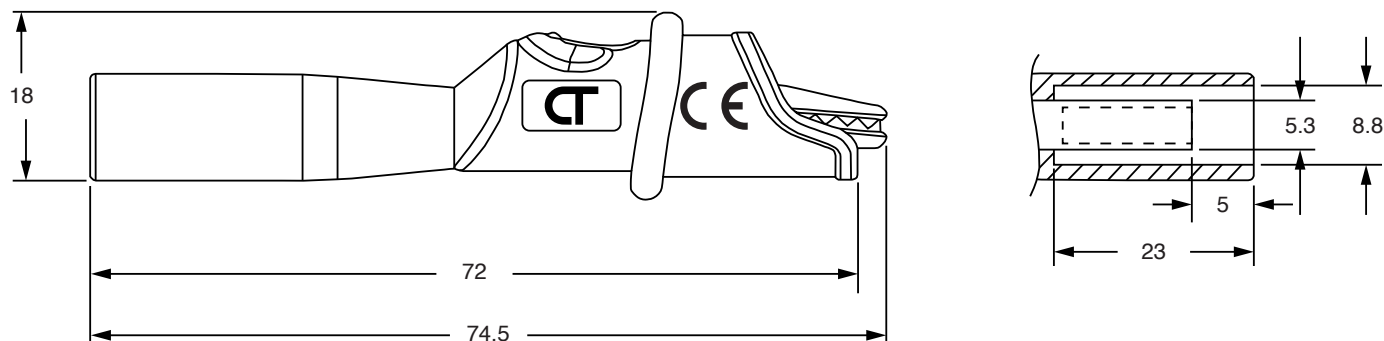

Medium Insulated Alligator Clip With 4mm Sheathed Jack

CT4415-#

Features:

- IEC 61010-031 rated to 1,000 V CAT III / 600 V CAT IV
- 10 A Max
- Jaw opens to 8.5 mm
- Three-incisor mouth to ensure grip on screw heads
- Connects to 4 mm sheathed or standard banana plugs
- CE listed
- RoHS 2 Compliant

Description:

The CT4415 is rated to 1,000 V CAT III / 600 V CAT IV^a and 10 A max.

The clip comes with a 4 mm sheathed jack for connections to standard or sheathed banana plugs. This clip accommodates conductors up to 7 mm in diameter. Once in place, the spring loaded, three-incisor mouth will hold securely to screw heads or flat headed objects.

The CT4415 is available in black and red. The CT4416 includes both colors.

a. Must be used in conjunction with other similarly rated products.

Mechanical Drawing: Dimensions in mm, not to scale

Specifications and appearance subject to change without notice
D441500 110320